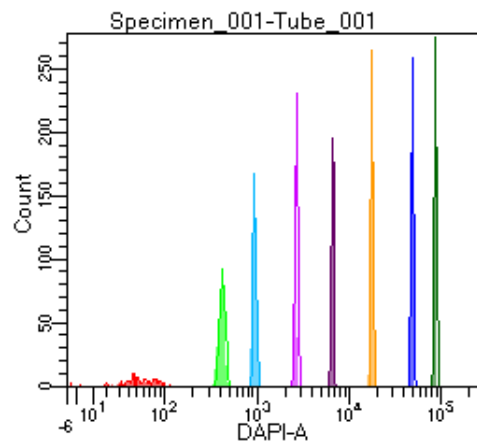

# BD FACSDiva 9.0

Tube: Tube\_001

Population	#Events	%Parent	%Total
All Events	3,375	####	100.0
P1	3,017	89.4	89.4
P2	204	6.8	6.0
P3	400	13.3	11.9
P4	408	13.5	12.1
P5	420	13.9	12.4
P6	389	12.9	11.5
P7	393	13.0	11.6
P8	387	12.8	11.5
P9	411	13.6	12.2