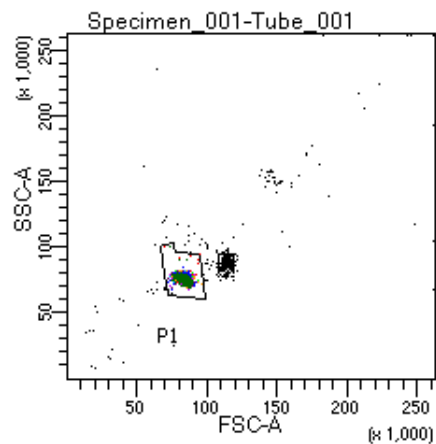

# BD FACSDiva 9.0

Tube: Tube\_001

Population	#Events	%Parent	%Total
All Events	3,375	####	100.0
P1	3,017	89.4	89.4
P2	204	6.8	6.0
P3	400	13.3	11.9
P4	408	13.5	12.1
P5	420	13.9	12.4
P6	389	12.9	11.5
P7	393	13.0	11.6
P8	387	12.8	11.5
P9	411	13.6	12.2