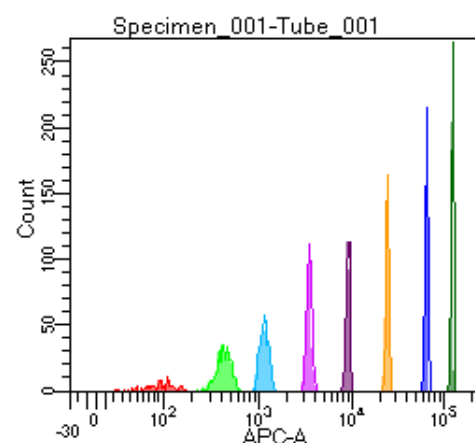

# BD FACSDiva 9.0

Tube: Tube\_001

Population	#Events	%Parent	%Total
All Events	3,375	####	100.0
P1	3,017	89.4	89.4
P2	204	6.8	6.0
P3	400	13.3	11.9
P4	408	13.5	12.1
P5	420	13.9	12.4
P6	389	12.9	11.5
P7	393	13.0	11.6
P8	387	12.8	11.5
P9	411	13.6	12.2