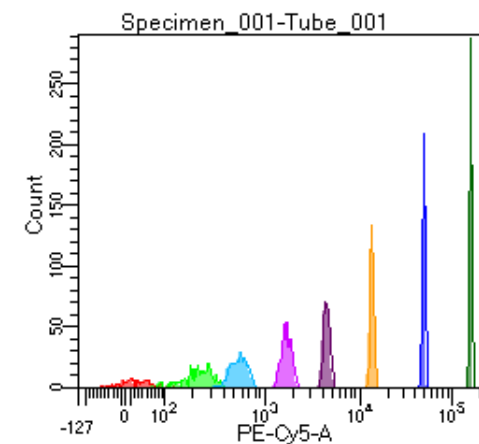

# BD FACSDiva 9.0

Tube: Tube\_001

Population	#Events	%Parent	%Total
All Events	3,375	####	100.0
P1	3,017	89.4	89.4
P2	204	6.8	6.0
P3	400	13.3	11.9
P4	408	13.5	12.1
P5	420	13.9	12.4
P6	389	12.9	11.5
P7	393	13.0	11.6
P8	387	12.8	11.5
P9	411	13.6	12.2