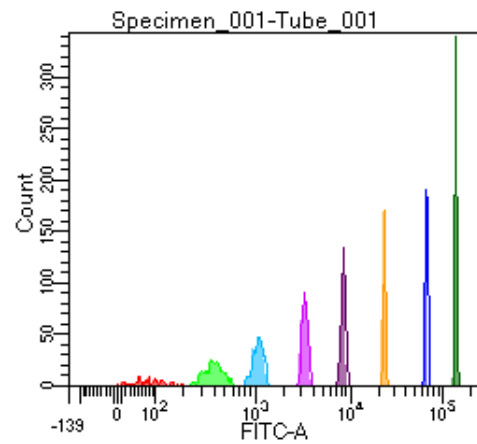

# BD FACSDiva 9.0

Tube: Tube\_001

Population	#Events	%Parent	%Total
All Events	3,375	####	100.0
P1	3,017	89.4	89.4
P2	204	6.8	6.0
P3	400	13.3	11.9
P4	408	13.5	12.1
P5	420	13.9	12.4
P6	389	12.9	11.5
P7	393	13.0	11.6
P8	387	12.8	11.5
P9	411	13.6	12.2