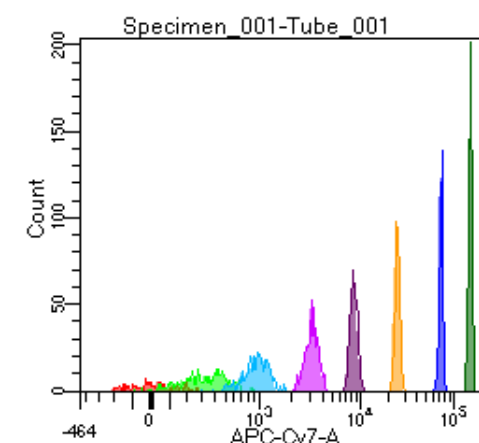

# BD FACSDiva 9.0

Tube: Tube\_001

Population	#Events	%Parent	%Total
All Events	3,375	####	100.0
P1	3,017	89.4	89.4
P2	204	6.8	6.0
P3	400	13.3	11.9
P4	408	13.5	12.1
P5	420	13.9	12.4
P6	389	12.9	11.5
P7	393	13.0	11.6
P8	387	12.8	11.5
P9	411	13.6	12.2