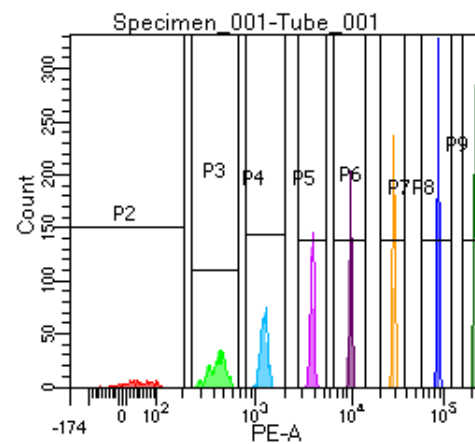

# BD FACSDiva 9.0

Tube: Tube\_001

Population	#Events	%Parent	%Total
All Events	3,375	####	100.0
P1	3,017	89.4	89.4
P2	204	6.8	6.0
P3	400	13.3	11.9
P4	408	13.5	12.1
P5	420	13.9	12.4
P6	389	12.9	11.5
P7	393	13.0	11.6
P8	387	12.8	11.5
P9	411	13.6	12.2