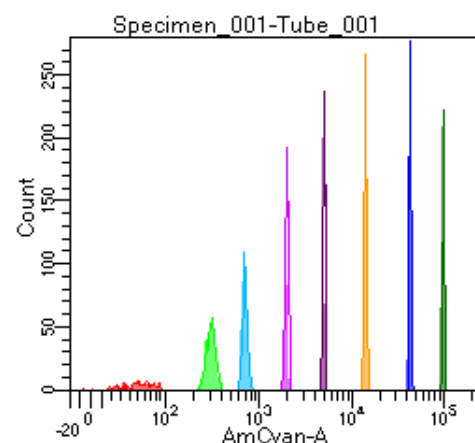

# BD FACSDiva 9.0

Tube: Tube\_001

Population	#Events	%Parent	%Total
All Events	3,375	####	100.0
P1	3,017	89.4	89.4
P2	204	6.8	6.0
P3	400	13.3	11.9
P4	408	13.5	12.1
P5	420	13.9	12.4
P6	389	12.9	11.5
P7	393	13.0	11.6
P8	387	12.8	11.5
P9	411	13.6	12.2