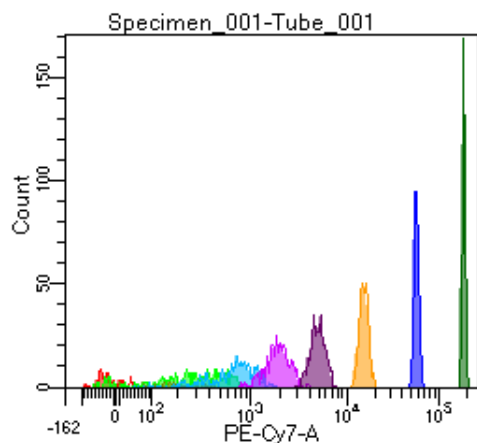

# BD FACSDiva 9.0

Tube: Tube\_001

Population	#Events	%Parent	%Total
All Events	3,375	####	100.0
P1	3,017	89.4	89.4
P2	204	6.8	6.0
P3	400	13.3	11.9
P4	408	13.5	12.1
P5	420	13.9	12.4
P6	389	12.9	11.5
P7	393	13.0	11.6
P8	387	12.8	11.5
P9	411	13.6	12.2