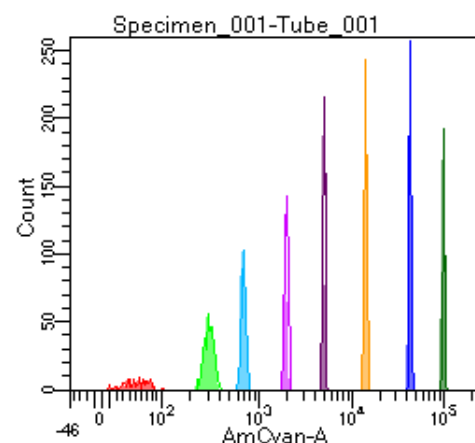

BD FACSDiva 9.0

Tube: Tube_001

Population	#Events	%Parent	%Total
All Events	3,348	####	100.0
P1	2,997	89.5	89.5
P2	180	6.0	5.4
P3	406	13.5	12.1
P4	410	13.7	12.2
P5	392	13.1	11.7
P6	401	13.4	12.0
P7	409	13.6	12.2
P8	415	13.8	12.4
P9	382	12.7	11.4