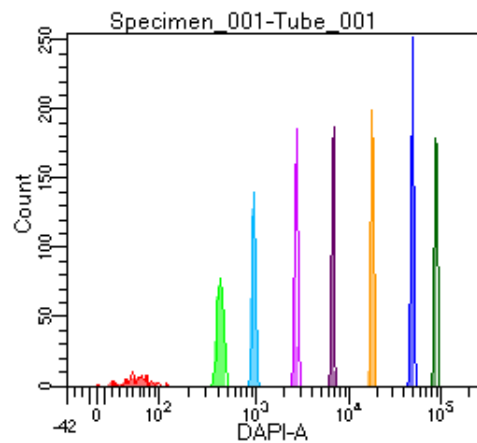

BD FACSDiva 9.0

Tube: Tube_001

Population	#Events	%Parent	%Total
All Events	3,348	####	100.0
P1	2,997	89.5	89.5
P2	180	6.0	5.4
P3	406	13.5	12.1
P4	410	13.7	12.2
P5	392	13.1	11.7
P6	401	13.4	12.0
P7	409	13.6	12.2
P8	415	13.8	12.4
P9	382	12.7	11.4