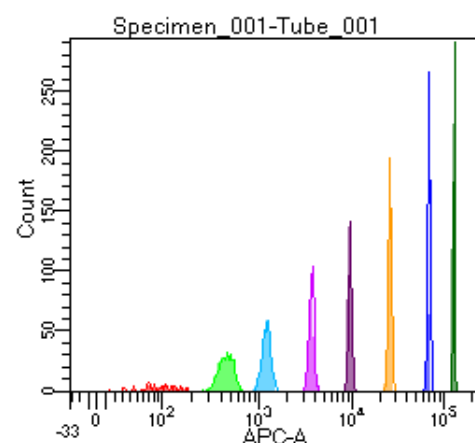

BD FACSDiva 9.0

Tube: Tube_001

Population	#Events	%Parent	%Total
All Events	3,348	####	100.0
P1	2,997	89.5	89.5
P2	180	6.0	5.4
P3	406	13.5	12.1
P4	410	13.7	12.2
P5	392	13.1	11.7
P6	401	13.4	12.0
P7	409	13.6	12.2
P8	415	13.8	12.4
P9	382	12.7	11.4