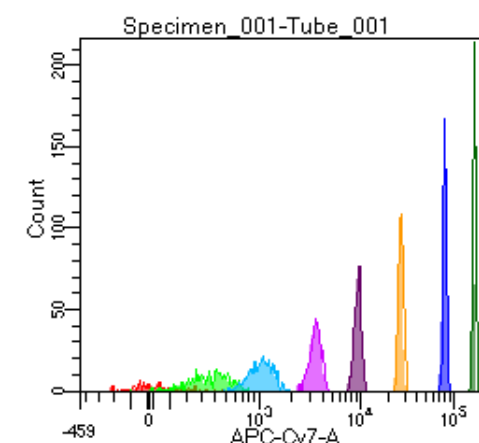

BD FACSDiva 9.0

Tube: Tube_001

Population	#Events	%Parent	%Total
All Events	3,348	####	100.0
P1	2,997	89.5	89.5
P2	180	6.0	5.4
P3	406	13.5	12.1
P4	410	13.7	12.2
P5	392	13.1	11.7
P6	401	13.4	12.0
P7	409	13.6	12.2
P8	415	13.8	12.4
P9	382	12.7	11.4