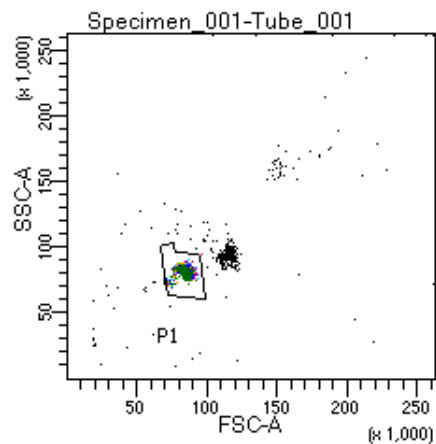

BD FACSDiva 9.0

Tube: Tube_001

Population	#Events	%Parent	%Total
All Events	3,348	####	100.0
P1	2,997	89.5	89.5
P2	180	6.0	5.4
P3	406	13.5	12.1
P4	410	13.7	12.2
P5	392	13.1	11.7
P6	401	13.4	12.0
P7	409	13.6	12.2
P8	415	13.8	12.4
P9	382	12.7	11.4