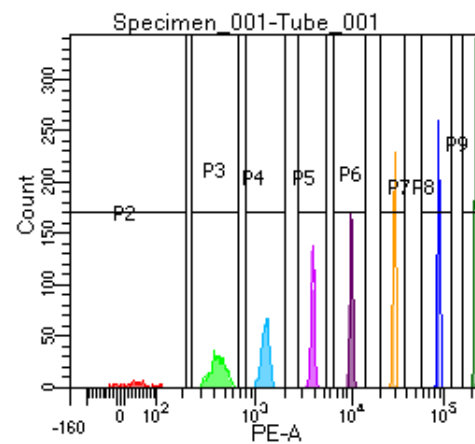

BD FACSDiva 9.0

Tube: Tube_001

Population	#Events	%Parent	%Total
All Events	3,348	####	100.0
P1	2,997	89.5	89.5
P2	180	6.0	5.4
P3	406	13.5	12.1
P4	410	13.7	12.2
P5	392	13.1	11.7
P6	401	13.4	12.0
P7	409	13.6	12.2
P8	415	13.8	12.4
P9	382	12.7	11.4