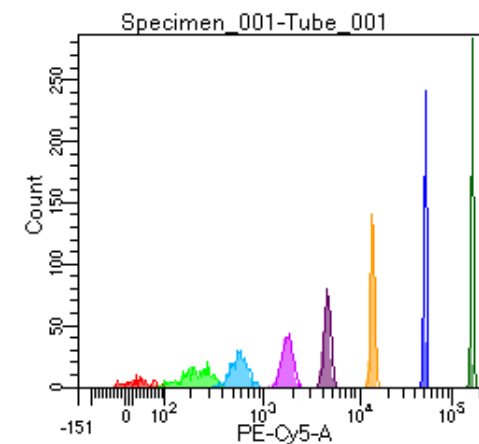

BD FACSDiva 9.0

Tube: Tube_001

Population	#Events	%Parent	%Total
All Events	3,348	####	100.0
P1	2,997	89.5	89.5
P2	180	6.0	5.4
P3	406	13.5	12.1
P4	410	13.7	12.2
P5	392	13.1	11.7
P6	401	13.4	12.0
P7	409	13.6	12.2
P8	415	13.8	12.4
P9	382	12.7	11.4