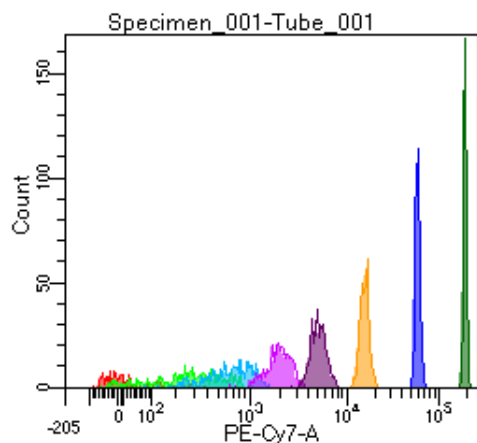

BD FACSDiva 9.0

Tube: Tube_001

Population	#Events	%Parent	%Total
All Events	3,348	####	100.0
P1	2,997	89.5	89.5
P2	180	6.0	5.4
P3	406	13.5	12.1
P4	410	13.7	12.2
P5	392	13.1	11.7
P6	401	13.4	12.0
P7	409	13.6	12.2
P8	415	13.8	12.4
P9	382	12.7	11.4