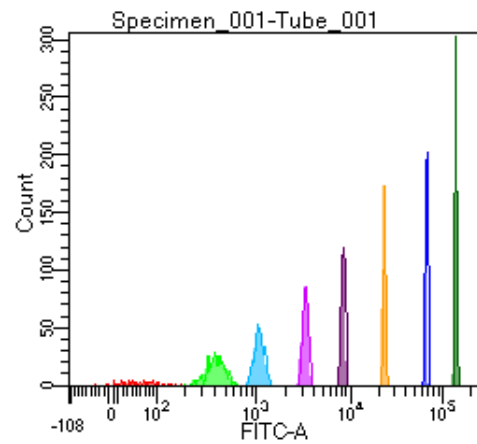

BD FACSDiva 9.0

Tube: Tube_001

Population	#Events	%Parent	%Total
All Events	3,348	####	100.0
P1	2,997	89.5	89.5
P2	180	6.0	5.4
P3	406	13.5	12.1
P4	410	13.7	12.2
P5	392	13.1	11.7
P6	401	13.4	12.0
P7	409	13.6	12.2
P8	415	13.8	12.4
P9	382	12.7	11.4