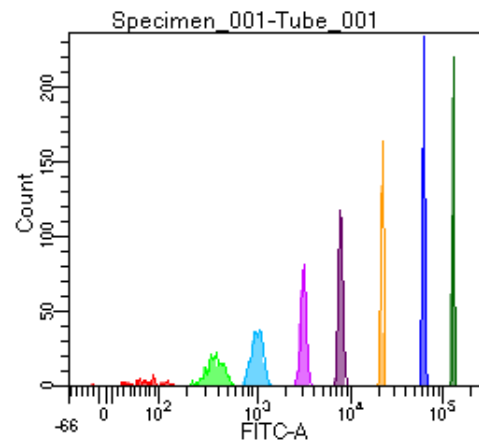

BD FACSDiva 9.0

Tube: Tube_001

Population	#Events	%Parent	%Total
All Events	2,835	####	100.0
P1	2,513	88.6	88.6
P2	137	5.5	4.8
P3	295	11.7	10.4
P4	357	14.2	12.6
P5	347	13.8	12.2
P6	363	14.4	12.8
P7	319	12.7	11.3
P8	346	13.8	12.2
P9	342	13.6	12.1