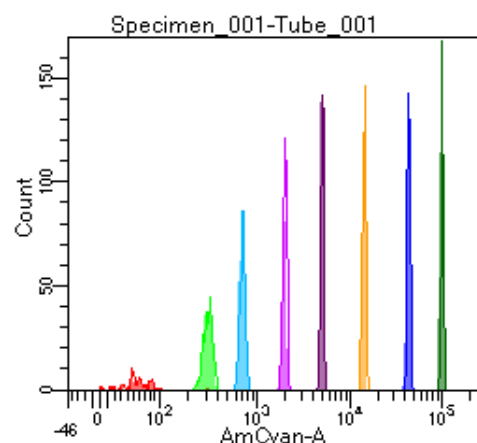

BD FACSDiva 9.0

Tube: Tube_001

Population	#Events	%Parent	%Total
All Events	2,835	####	100.0
P1	2,513	88.6	88.6
P2	137	5.5	4.8
P3	295	11.7	10.4
P4	357	14.2	12.6
P5	347	13.8	12.2
P6	363	14.4	12.8
P7	319	12.7	11.3
P8	346	13.8	12.2
P9	342	13.6	12.1