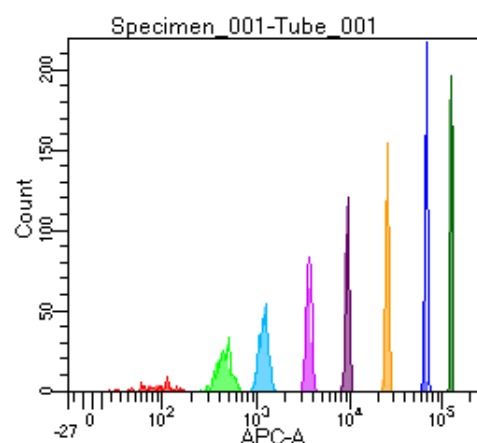

BD FACSDiva 9.0

Tube: Tube_001

Population	#Events	%Parent	%Total
All Events	2,835	####	100.0
P1	2,513	88.6	88.6
P2	137	5.5	4.8
P3	295	11.7	10.4
P4	357	14.2	12.6
P5	347	13.8	12.2
P6	363	14.4	12.8
P7	319	12.7	11.3
P8	346	13.8	12.2
P9	342	13.6	12.1