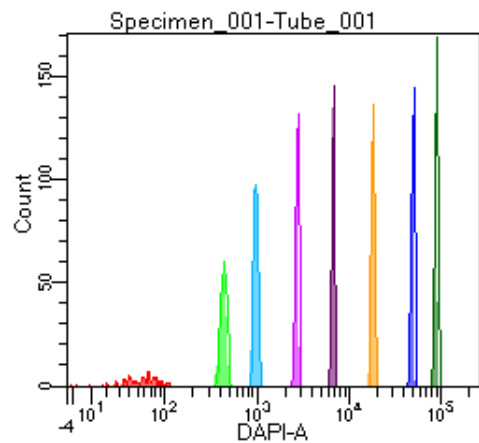

BD FACSDiva 9.0

Tube: Tube_001

Population	#Events	%Parent	%Total
All Events	2,835	####	100.0
P1	2,513	88.6	88.6
P2	137	5.5	4.8
P3	295	11.7	10.4
P4	357	14.2	12.6
P5	347	13.8	12.2
P6	363	14.4	12.8
P7	319	12.7	11.3
P8	346	13.8	12.2
P9	342	13.6	12.1