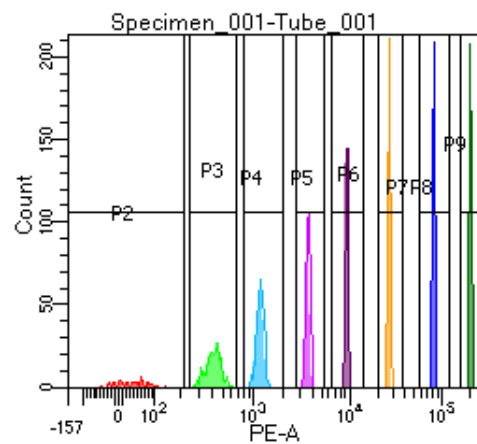

BD FACSDiva 9.0

Tube: Tube_001

Population	#Events	%Parent	%Total
All Events	2,835	####	100.0
P1	2,513	88.6	88.6
P2	137	5.5	4.8
P3	295	11.7	10.4
P4	357	14.2	12.6
P5	347	13.8	12.2
P6	363	14.4	12.8
P7	319	12.7	11.3
P8	346	13.8	12.2
P9	342	13.6	12.1