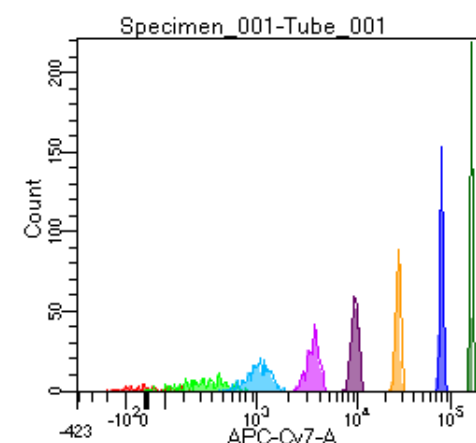

BD FACSDiva 9.0

Tube: Tube_001

Population	#Events	%Parent	%Total
All Events	2,835	####	100.0
P1	2,513	88.6	88.6
P2	137	5.5	4.8
P3	295	11.7	10.4
P4	357	14.2	12.6
P5	347	13.8	12.2
P6	363	14.4	12.8
P7	319	12.7	11.3
P8	346	13.8	12.2
P9	342	13.6	12.1