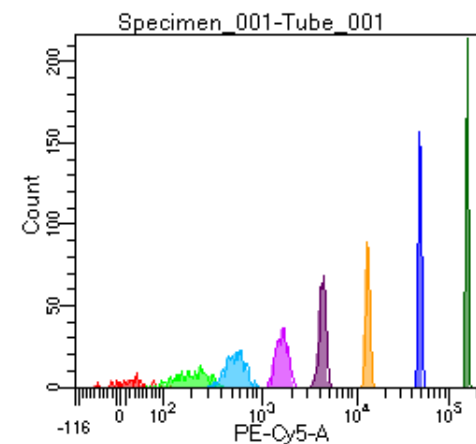

BD FACSDiva 9.0

Tube: Tube_001

Population	#Events	%Parent	%Total
All Events	2,835	####	100.0
P1	2,513	88.6	88.6
P2	137	5.5	4.8
P3	295	11.7	10.4
P4	357	14.2	12.6
P5	347	13.8	12.2
P6	363	14.4	12.8
P7	319	12.7	11.3
P8	346	13.8	12.2
P9	342	13.6	12.1