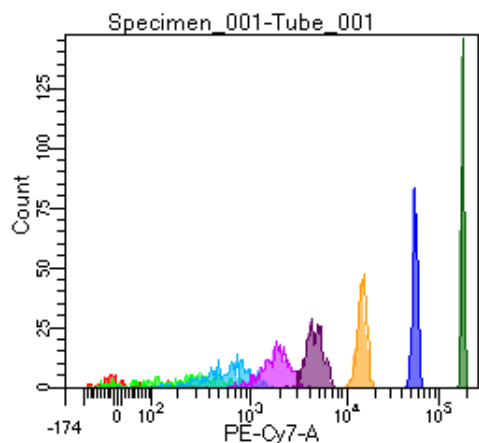

BD FACSDiva 9.0

Tube: Tube_001

Population	#Events	%Parent	%Total
All Events	2,835	####	100.0
P1	2,513	88.6	88.6
P2	137	5.5	4.8
P3	295	11.7	10.4
P4	357	14.2	12.6
P5	347	13.8	12.2
P6	363	14.4	12.8
P7	319	12.7	11.3
P8	346	13.8	12.2
P9	342	13.6	12.1