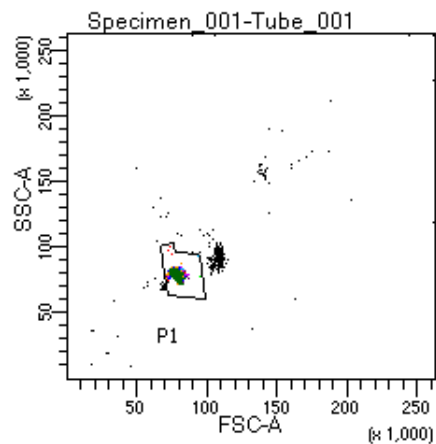

BD FACSDiva 9.0

Tube: Tube_001

Population	#Events	%Parent	%Total
All Events	2,835	####	100.0
P1	2,513	88.6	88.6
P2	137	5.5	4.8
P3	295	11.7	10.4
P4	357	14.2	12.6
P5	347	13.8	12.2
P6	363	14.4	12.8
P7	319	12.7	11.3
P8	346	13.8	12.2
P9	342	13.6	12.1