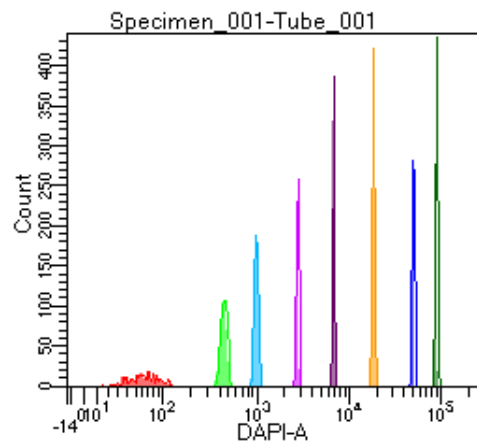

BD FACSDiva 9.0

Tube: Tube_001

Population	#Events	%Parent	%Total
All Events	5,000	####	100.0
P1	4,512	90.2	90.2
P2	435	9.6	8.7
P3	589	13.1	11.8
P4	594	13.2	11.9
P5	526	11.7	10.5
P6	623	13.8	12.5
P7	584	12.9	11.7
P8	564	12.5	11.3
P9	595	13.2	11.9