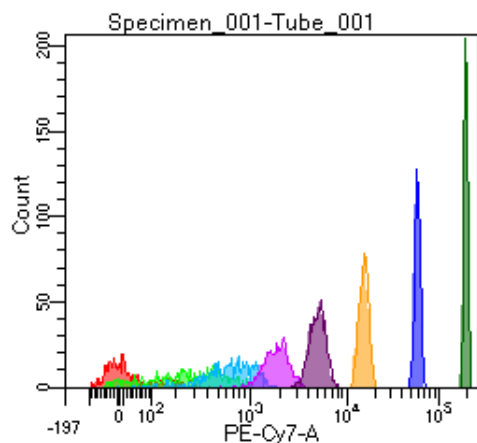

BD FACSDiva 9.0

Tube: Tube_001

Population	#Events	%Parent	%Total
All Events	5,000	####	100.0
P1	4,512	90.2	90.2
P2	435	9.6	8.7
P3	589	13.1	11.8
P4	594	13.2	11.9
P5	526	11.7	10.5
P6	623	13.8	12.5
P7	584	12.9	11.7
P8	564	12.5	11.3
P9	595	13.2	11.9