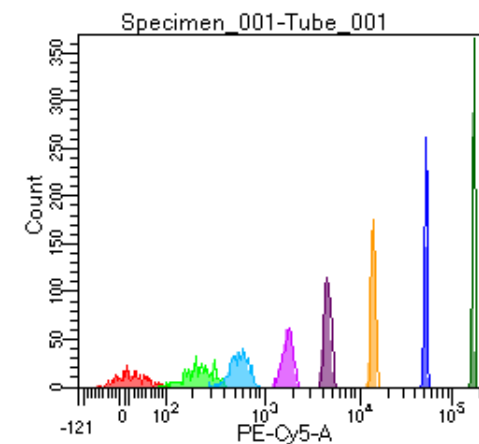

BD FACSDiva 9.0

Tube: Tube_001

Population	#Events	%Parent	%Total
All Events	5,000	####	100.0
P1	4,512	90.2	90.2
P2	435	9.6	8.7
P3	589	13.1	11.8
P4	594	13.2	11.9
P5	526	11.7	10.5
P6	623	13.8	12.5
P7	584	12.9	11.7
P8	564	12.5	11.3
P9	595	13.2	11.9