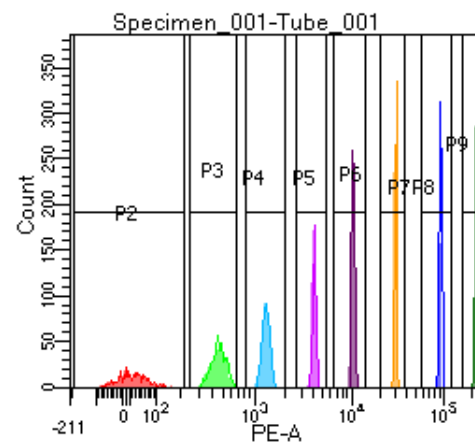

BD FACSDiva 9.0

Tube: Tube_001

Population	#Events	%Parent	%Total
All Events	5,000	####	100.0
P1	4,512	90.2	90.2
P2	435	9.6	8.7
P3	589	13.1	11.8
P4	594	13.2	11.9
P5	526	11.7	10.5
P6	623	13.8	12.5
P7	584	12.9	11.7
P8	564	12.5	11.3
P9	595	13.2	11.9