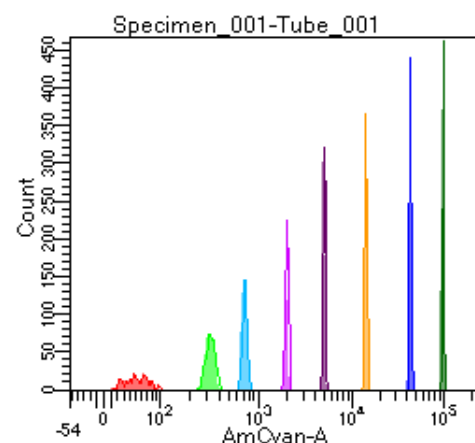

BD FACSDiva 9.0

Tube: Tube_001

Population	#Events	%Parent	%Total
All Events	5,000	####	100.0
P1	4,512	90.2	90.2
P2	435	9.6	8.7
P3	589	13.1	11.8
P4	594	13.2	11.9
P5	526	11.7	10.5
P6	623	13.8	12.5
P7	584	12.9	11.7
P8	564	12.5	11.3
P9	595	13.2	11.9