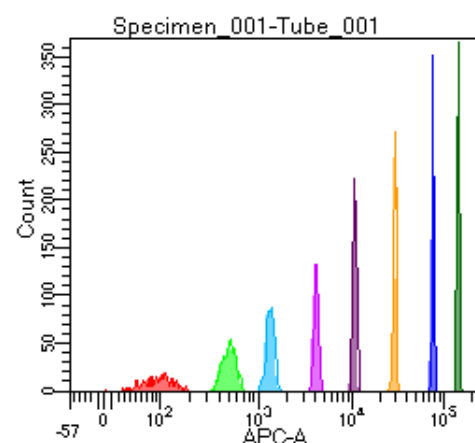

BD FACSDiva 9.0

Tube: Tube_001

Population	#Events	%Parent	%Total
All Events	5,000	####	100.0
P1	4,512	90.2	90.2
P2	435	9.6	8.7
P3	589	13.1	11.8
P4	594	13.2	11.9
P5	526	11.7	10.5
P6	623	13.8	12.5
P7	584	12.9	11.7
P8	564	12.5	11.3
P9	595	13.2	11.9