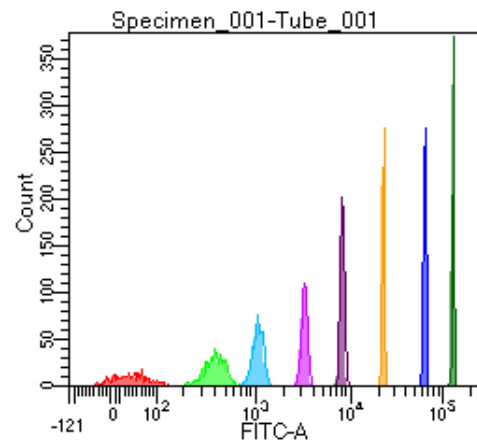

BD FACSDiva 9.0

Tube: Tube_001

Population	#Events	%Parent	%Total
All Events	5,000	####	100.0
P1	4,512	90.2	90.2
P2	435	9.6	8.7
P3	589	13.1	11.8
P4	594	13.2	11.9
P5	526	11.7	10.5
P6	623	13.8	12.5
P7	584	12.9	11.7
P8	564	12.5	11.3
P9	595	13.2	11.9