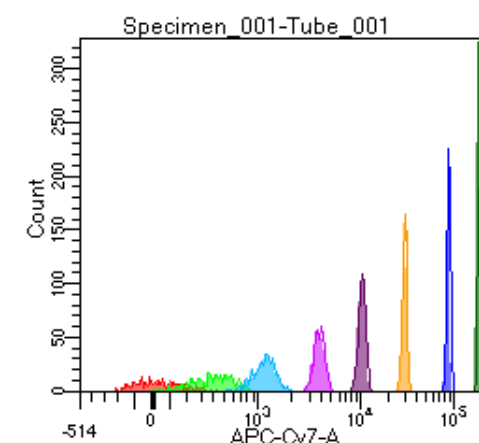

BD FACSDiva 9.0

Tube: Tube_001

Population	#Events	%Parent	%Total
All Events	5,000	####	100.0
P1	4,512	90.2	90.2
P2	435	9.6	8.7
P3	589	13.1	11.8
P4	594	13.2	11.9
P5	526	11.7	10.5
P6	623	13.8	12.5
P7	584	12.9	11.7
P8	564	12.5	11.3
P9	595	13.2	11.9