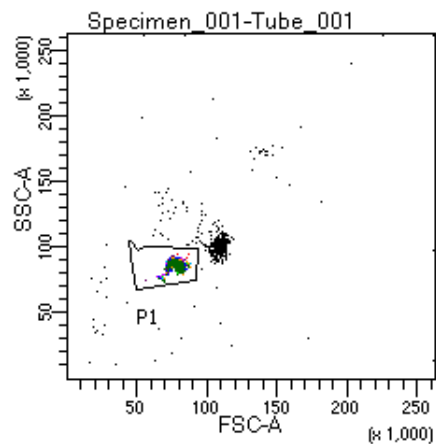

BD FACSDiva 9.0

Tube: Tube_001

Population	#Events	%Parent	%Total
All Events	5,000	####	100.0
P1	4,512	90.2	90.2
P2	435	9.6	8.7
P3	589	13.1	11.8
P4	594	13.2	11.9
P5	526	11.7	10.5
P6	623	13.8	12.5
P7	584	12.9	11.7
P8	564	12.5	11.3
P9	595	13.2	11.9