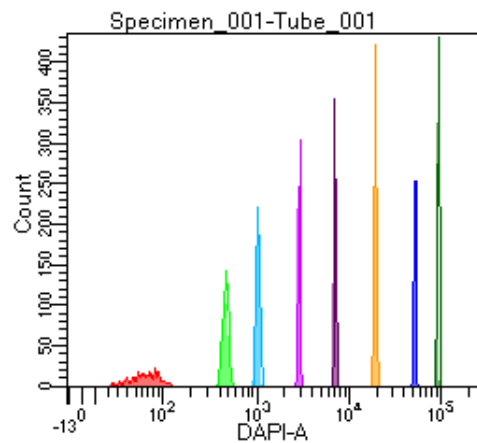

BD FACSDiva 9.0

Tube: Tube_001

Population	#Events	%Parent	%Total
All Events	5,000	####	100.0
P1	4,483	89.7	89.7
P2	453	10.1	9.1
P3	620	13.8	12.4
P4	591	13.2	11.8
P5	551	12.3	11.0
P6	578	12.9	11.6
P7	576	12.8	11.5
P8	532	11.9	10.6
P9	574	12.8	11.5