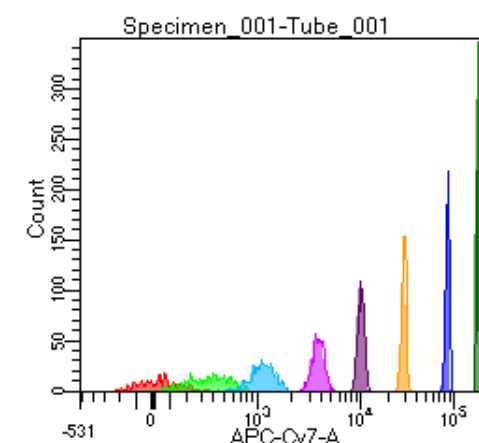

BD FACSDiva 9.0

Tube: Tube_001

Population	#Events	%Parent	%Total
All Events	5,000	####	100.0
P1	4,483	89.7	89.7
P2	453	10.1	9.1
P3	620	13.8	12.4
P4	591	13.2	11.8
P5	551	12.3	11.0
P6	578	12.9	11.6
P7	576	12.8	11.5
P8	532	11.9	10.6
P9	574	12.8	11.5