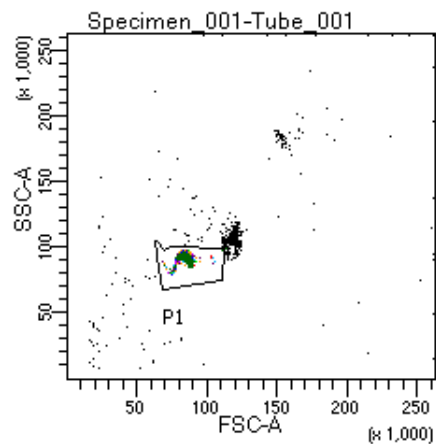

BD FACSDiva 9.0

Tube: Tube_001

Population	#Events	%Parent	%Total
All Events	5,000	####	100.0
P1	4,483	89.7	89.7
P2	453	10.1	9.1
P3	620	13.8	12.4
P4	591	13.2	11.8
P5	551	12.3	11.0
P6	578	12.9	11.6
P7	576	12.8	11.5
P8	532	11.9	10.6
P9	574	12.8	11.5