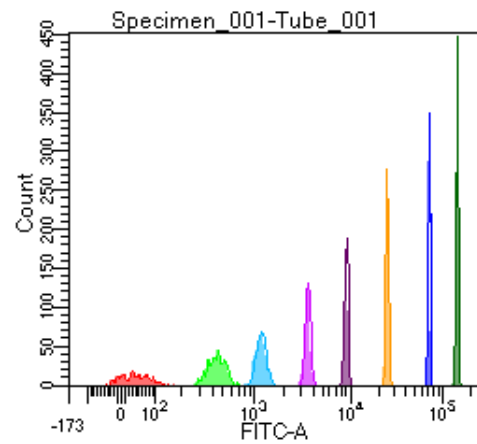

BD FACSDiva 9.0

Tube: Tube_001

Population	#Events	%Parent	%Total
All Events	5,000	####	100.0
P1	4,483	89.7	89.7
P2	453	10.1	9.1
P3	620	13.8	12.4
P4	591	13.2	11.8
P5	551	12.3	11.0
P6	578	12.9	11.6
P7	576	12.8	11.5
P8	532	11.9	10.6
P9	574	12.8	11.5