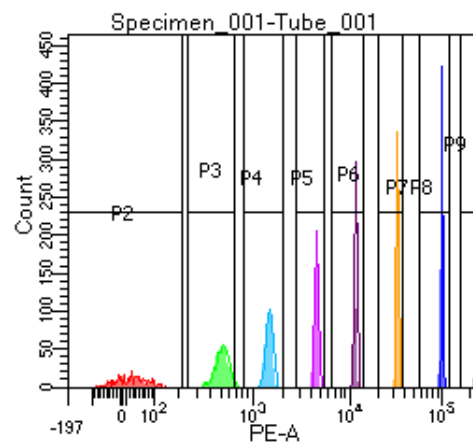

BD FACSDiva 9.0

Tube: Tube_001

Population	#Events	%Parent	%Total
All Events	5,000	####	100.0
P1	4,483	89.7	89.7
P2	453	10.1	9.1
P3	620	13.8	12.4
P4	591	13.2	11.8
P5	551	12.3	11.0
P6	578	12.9	11.6
P7	576	12.8	11.5
P8	532	11.9	10.6
P9	574	12.8	11.5