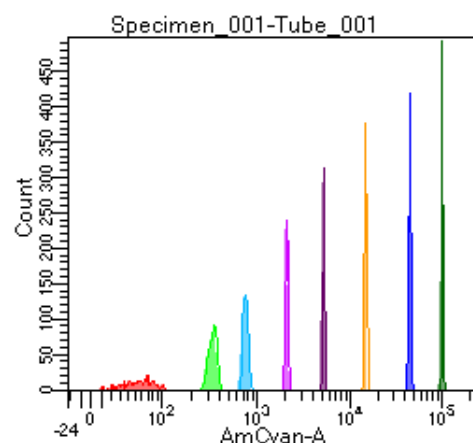

BD FACSDiva 9.0

Tube: Tube_001

Population	#Events	%Parent	%Total
All Events	5,000	####	100.0
P1	4,483	89.7	89.7
P2	453	10.1	9.1
P3	620	13.8	12.4
P4	591	13.2	11.8
P5	551	12.3	11.0
P6	578	12.9	11.6
P7	576	12.8	11.5
P8	532	11.9	10.6
P9	574	12.8	11.5