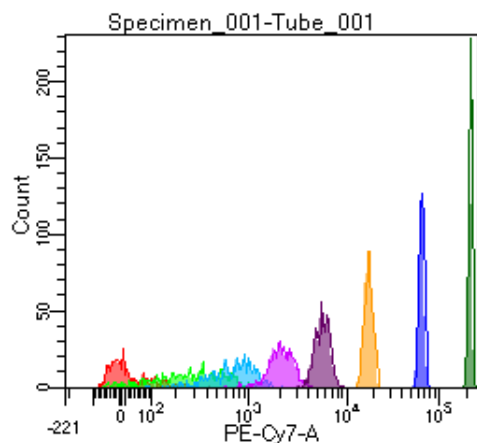

BD FACSDiva 9.0

Tube: Tube_001

Population	#Events	%Parent	%Total
All Events	5,000	####	100.0
P1	4,483	89.7	89.7
P2	453	10.1	9.1
P3	620	13.8	12.4
P4	591	13.2	11.8
P5	551	12.3	11.0
P6	578	12.9	11.6
P7	576	12.8	11.5
P8	532	11.9	10.6
P9	574	12.8	11.5