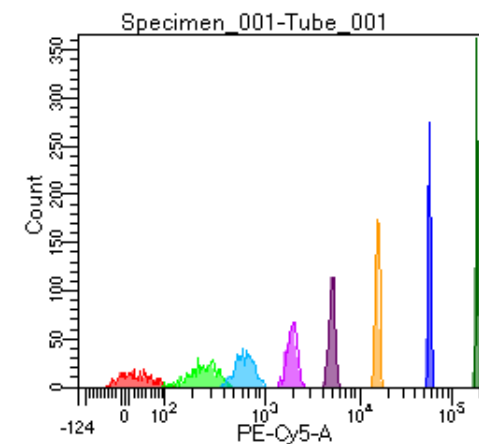

BD FACSDiva 9.0

Tube: Tube_001

Population	#Events	%Parent	%Total
All Events	5,000	####	100.0
P1	4,483	89.7	89.7
P2	453	10.1	9.1
P3	620	13.8	12.4
P4	591	13.2	11.8
P5	551	12.3	11.0
P6	578	12.9	11.6
P7	576	12.8	11.5
P8	532	11.9	10.6
P9	574	12.8	11.5