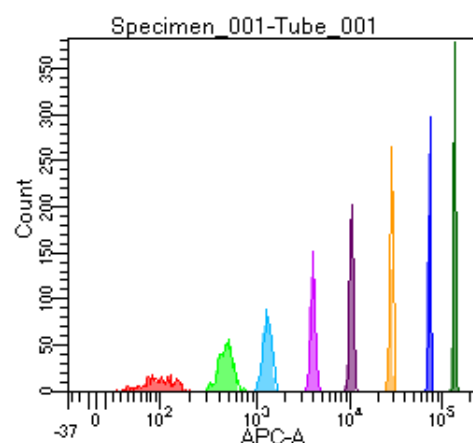

BD FACSDiva 9.0

Tube: Tube_001

Population	#Events	%Parent	%Total
All Events	5,000	####	100.0
P1	4,483	89.7	89.7
P2	453	10.1	9.1
P3	620	13.8	12.4
P4	591	13.2	11.8
P5	551	12.3	11.0
P6	578	12.9	11.6
P7	576	12.8	11.5
P8	532	11.9	10.6
P9	574	12.8	11.5