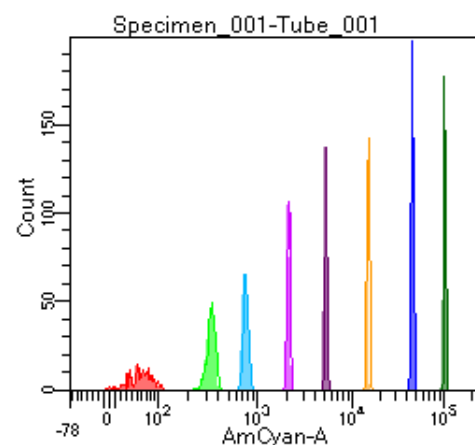

BD FACSDiva 9.0

Tube: Tube_001

Population	#Events	%Parent	%Total
All Events	2,646	####	100.0
P1	2,295	86.7	86.7
P2	226	9.8	8.5
P3	305	13.3	11.5
P4	286	12.5	10.8
P5	282	12.3	10.7
P6	305	13.3	11.5
P7	277	12.1	10.5
P8	304	13.2	11.5
P9	307	13.4	11.6