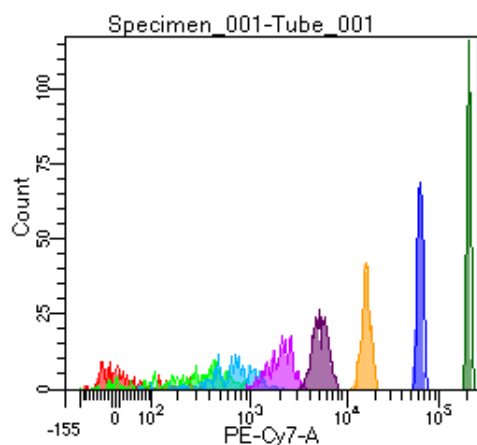

BD FACSDiva 9.0

Tube: Tube_001

Population	#Events	%Parent	%Total
All Events	2,646	####	100.0
P1	2,295	86.7	86.7
P2	226	9.8	8.5
P3	305	13.3	11.5
P4	286	12.5	10.8
P5	282	12.3	10.7
P6	305	13.3	11.5
P7	277	12.1	10.5
P8	304	13.2	11.5
P9	307	13.4	11.6