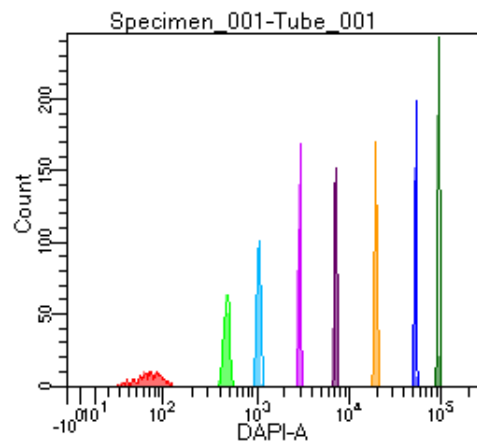

BD FACSDiva 9.0

Tube: Tube_001

Population	#Events	%Parent	%Total
All Events	2,646	####	100.0
P1	2,295	86.7	86.7
P2	226	9.8	8.5
P3	305	13.3	11.5
P4	286	12.5	10.8
P5	282	12.3	10.7
P6	305	13.3	11.5
P7	277	12.1	10.5
P8	304	13.2	11.5
P9	307	13.4	11.6