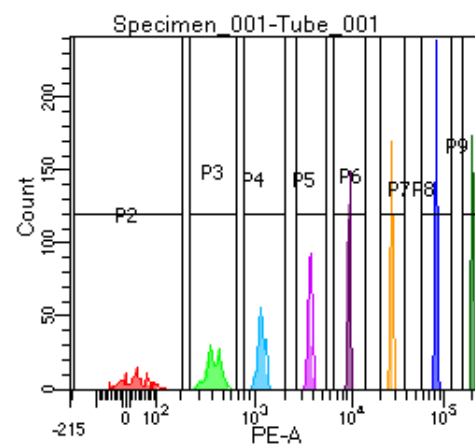

BD FACSDiva 9.0

Tube: Tube_001

Population	#Events	%Parent	%Total
All Events	2,646	####	100.0
P1	2,295	86.7	86.7
P2	226	9.8	8.5
P3	305	13.3	11.5
P4	286	12.5	10.8
P5	282	12.3	10.7
P6	305	13.3	11.5
P7	277	12.1	10.5
P8	304	13.2	11.5
P9	307	13.4	11.6