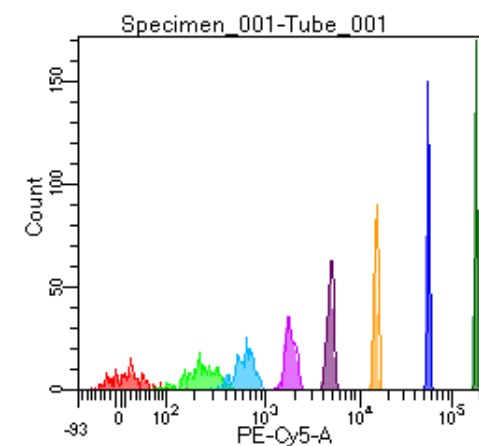

BD FACSDiva 9.0

Tube: Tube_001

Population	#Events	%Parent	%Total
All Events	2,646	####	100.0
P1	2,295	86.7	86.7
P2	226	9.8	8.5
P3	305	13.3	11.5
P4	286	12.5	10.8
P5	282	12.3	10.7
P6	305	13.3	11.5
P7	277	12.1	10.5
P8	304	13.2	11.5
P9	307	13.4	11.6