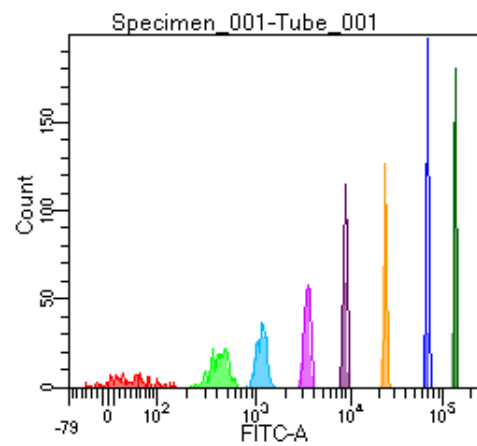

BD FACSDiva 9.0

Tube: Tube_001

Population	#Events	%Parent	%Total
All Events	2,646	####	100.0
P1	2,295	86.7	86.7
P2	226	9.8	8.5
P3	305	13.3	11.5
P4	286	12.5	10.8
P5	282	12.3	10.7
P6	305	13.3	11.5
P7	277	12.1	10.5
P8	304	13.2	11.5
P9	307	13.4	11.6