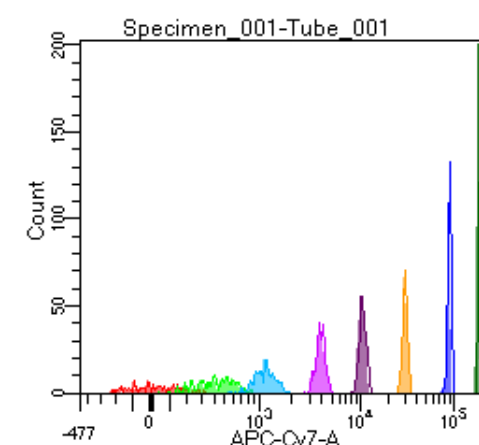

BD FACSDiva 9.0

Tube: Tube_001

Population	#Events	%Parent	%Total
All Events	2,646	####	100.0
P1	2,295	86.7	86.7
P2	226	9.8	8.5
P3	305	13.3	11.5
P4	286	12.5	10.8
P5	282	12.3	10.7
P6	305	13.3	11.5
P7	277	12.1	10.5
P8	304	13.2	11.5
P9	307	13.4	11.6