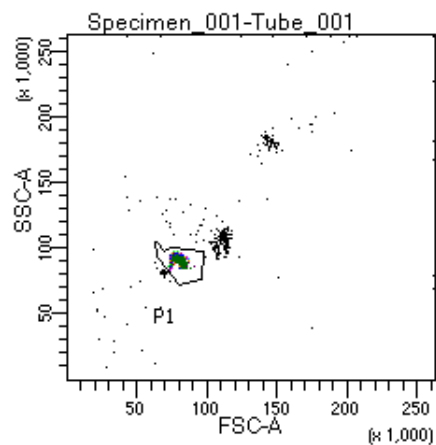

BD FACSDiva 9.0

Tube: Tube_001

Population	#Events	%Parent	%Total
All Events	2,646	####	100.0
P1	2,295	86.7	86.7
P2	226	9.8	8.5
P3	305	13.3	11.5
P4	286	12.5	10.8
P5	282	12.3	10.7
P6	305	13.3	11.5
P7	277	12.1	10.5
P8	304	13.2	11.5
P9	307	13.4	11.6