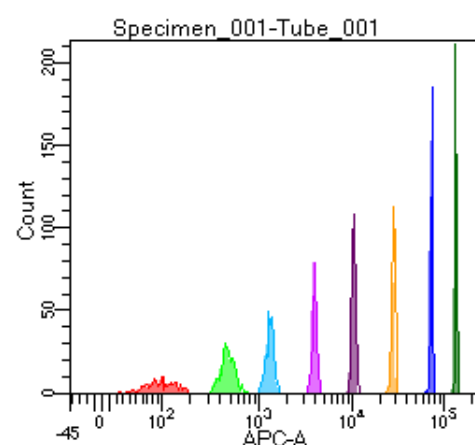

BD FACSDiva 9.0

Tube: Tube_001

Population	#Events	%Parent	%Total
All Events	2,646	####	100.0
P1	2,295	86.7	86.7
P2	226	9.8	8.5
P3	305	13.3	11.5
P4	286	12.5	10.8
P5	282	12.3	10.7
P6	305	13.3	11.5
P7	277	12.1	10.5
P8	304	13.2	11.5
P9	307	13.4	11.6