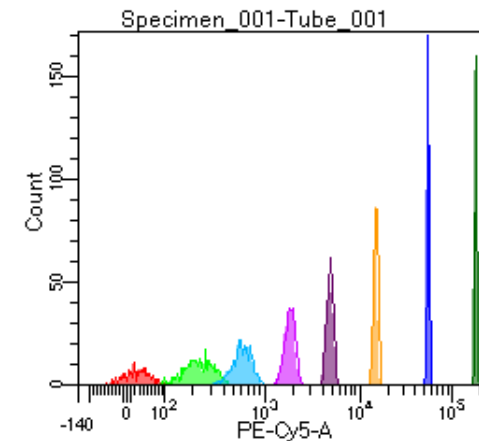

BD FACSDiva 9.0

Tube: Tube_001

Population	#Events	%Parent	%Total
All Events	5,000	####	100.0
P1	4,308	86.2	86.2
P2	336	7.8	6.7
P3	587	13.6	11.7
P4	559	13.0	11.2
P5	585	13.6	11.7
P6	566	13.1	11.3
P7	527	12.2	10.5
P8	580	13.5	11.6
P9	560	13.0	11.2