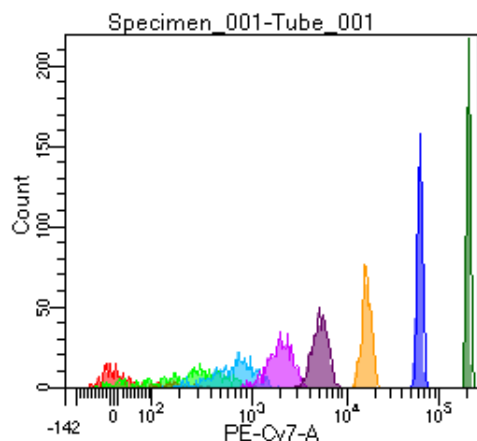

BD FACSDiva 9.0

Tube: Tube_001

Population	#Events	%Parent	%Total
All Events	5,000	####	100.0
P1	4,308	86.2	86.2
P2	336	7.8	6.7
P3	587	13.6	11.7
P4	559	13.0	11.2
P5	585	13.6	11.7
P6	566	13.1	11.3
P7	527	12.2	10.5
P8	580	13.5	11.6
P9	560	13.0	11.2