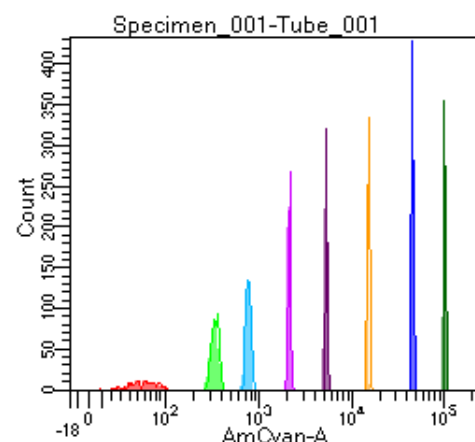

BD FACSDiva 9.0

Tube: Tube_001

Population	#Events	%Parent	%Total
All Events	5,000	####	100.0
P1	4,308	86.2	86.2
P2	336	7.8	6.7
P3	587	13.6	11.7
P4	559	13.0	11.2
P5	585	13.6	11.7
P6	566	13.1	11.3
P7	527	12.2	10.5
P8	580	13.5	11.6
P9	560	13.0	11.2