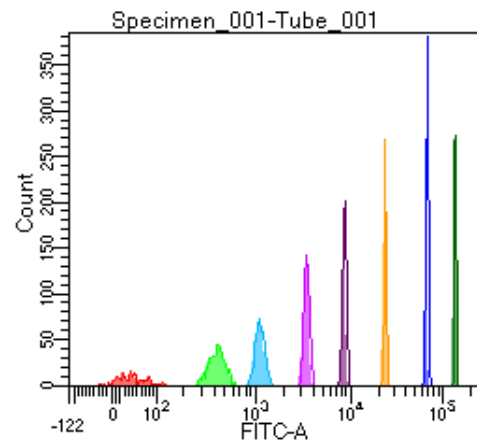

BD FACSDiva 9.0

Tube: Tube_001

Population	#Events	%Parent	%Total
All Events	5,000	####	100.0
P1	4,308	86.2	86.2
P2	336	7.8	6.7
P3	587	13.6	11.7
P4	559	13.0	11.2
P5	585	13.6	11.7
P6	566	13.1	11.3
P7	527	12.2	10.5
P8	580	13.5	11.6
P9	560	13.0	11.2