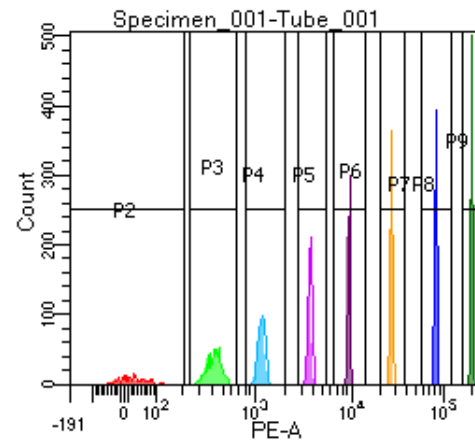

BD FACSDiva 9.0

Tube: Tube_001

Population	#Events	%Parent	%Total
All Events	5,000	####	100.0
P1	4,308	86.2	86.2
P2	336	7.8	6.7
P3	587	13.6	11.7
P4	559	13.0	11.2
P5	585	13.6	11.7
P6	566	13.1	11.3
P7	527	12.2	10.5
P8	580	13.5	11.6
P9	560	13.0	11.2