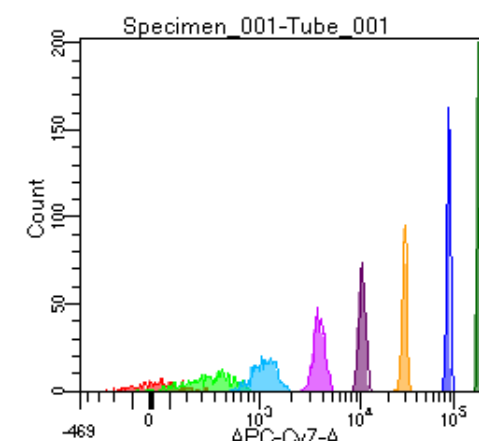

BD FACSDiva 9.0

Tube: Tube_001

Population	#Events	%Parent	%Total
All Events	5,000	####	100.0
P1	4,308	86.2	86.2
P2	336	7.8	6.7
P3	587	13.6	11.7
P4	559	13.0	11.2
P5	585	13.6	11.7
P6	566	13.1	11.3
P7	527	12.2	10.5
P8	580	13.5	11.6
P9	560	13.0	11.2