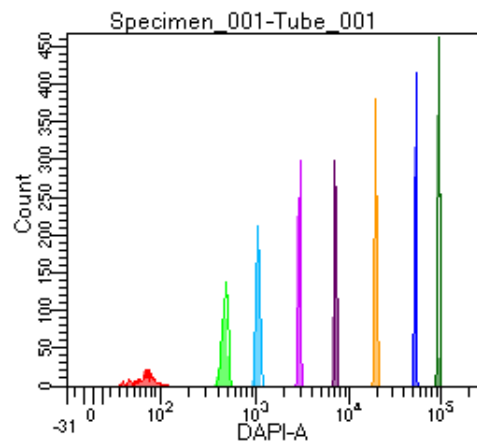

BD FACSDiva 9.0

Tube: Tube_001

Population	#Events	%Parent	%Total
All Events	5,000	####	100.0
P1	4,308	86.2	86.2
P2	336	7.8	6.7
P3	587	13.6	11.7
P4	559	13.0	11.2
P5	585	13.6	11.7
P6	566	13.1	11.3
P7	527	12.2	10.5
P8	580	13.5	11.6
P9	560	13.0	11.2