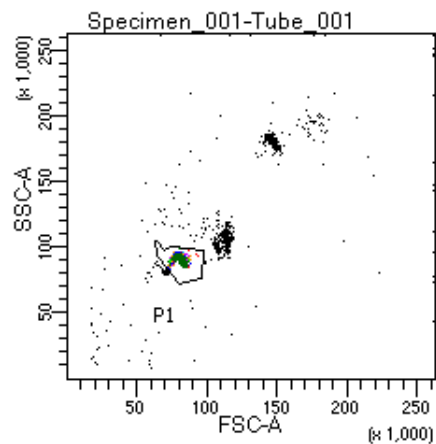

BD FACSDiva 9.0

Tube: Tube_001

Population	#Events	%Parent	%Total
All Events	5,000	####	100.0
P1	4,308	86.2	86.2
P2	336	7.8	6.7
P3	587	13.6	11.7
P4	559	13.0	11.2
P5	585	13.6	11.7
P6	566	13.1	11.3
P7	527	12.2	10.5
P8	580	13.5	11.6
P9	560	13.0	11.2