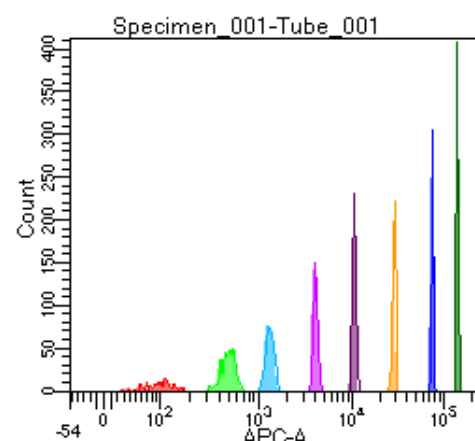

BD FACSDiva 9.0

Tube: Tube_001

Population	#Events	%Parent	%Total
All Events	5,000	####	100.0
P1	4,308	86.2	86.2
P2	336	7.8	6.7
P3	587	13.6	11.7
P4	559	13.0	11.2
P5	585	13.6	11.7
P6	566	13.1	11.3
P7	527	12.2	10.5
P8	580	13.5	11.6
P9	560	13.0	11.2