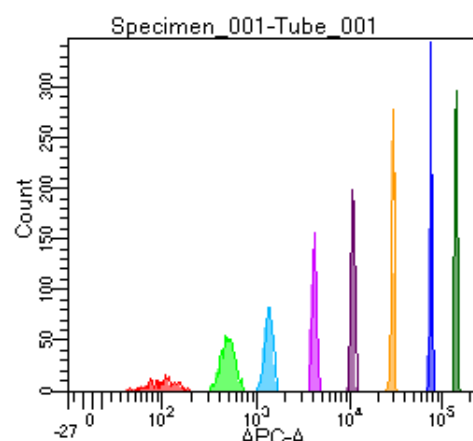

BD FACSDiva 9.0

Tube: Tube_001

Population	#Events	%Parent	%Total
All Events	5,000	####	100.0
P1	4,344	86.9	86.9
P2	336	7.7	6.7
P3	629	14.5	12.6
P4	551	12.7	11.0
P5	557	12.8	11.1
P6	557	12.8	11.1
P7	580	13.4	11.6
P8	549	12.6	11.0
P9	581	13.4	11.6