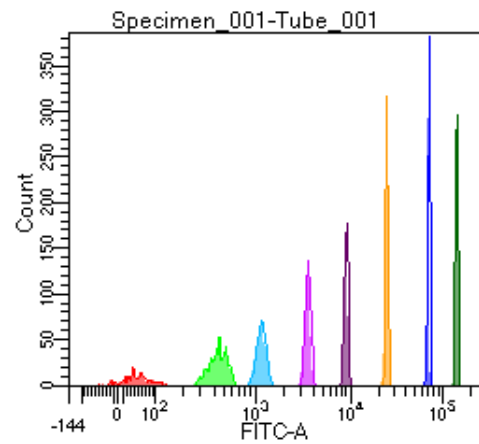

BD FACSDiva 9.0

Tube: Tube_001

Population	#Events	%Parent	%Total
All Events	5,000	####	100.0
P1	4,344	86.9	86.9
P2	336	7.7	6.7
P3	629	14.5	12.6
P4	551	12.7	11.0
P5	557	12.8	11.1
P6	557	12.8	11.1
P7	580	13.4	11.6
P8	549	12.6	11.0
P9	581	13.4	11.6