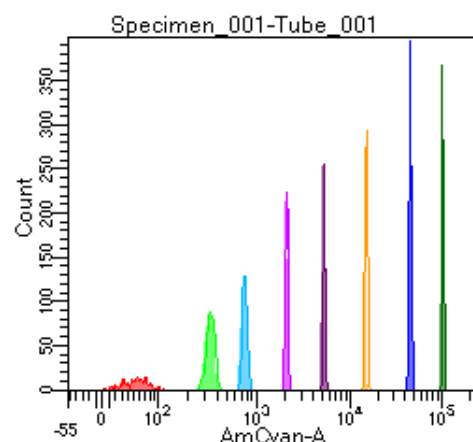

BD FACSDiva 9.0

Tube: Tube_001

Population	#Events	%Parent	%Total
All Events	5,000	####	100.0
P1	4,344	86.9	86.9
P2	336	7.7	6.7
P3	629	14.5	12.6
P4	551	12.7	11.0
P5	557	12.8	11.1
P6	557	12.8	11.1
P7	580	13.4	11.6
P8	549	12.6	11.0
P9	581	13.4	11.6