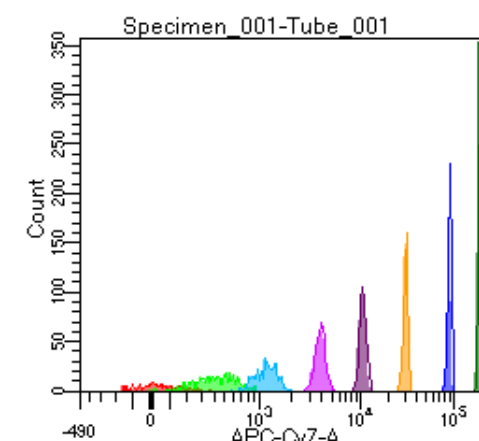

BD FACSDiva 9.0

Tube: Tube_001

Population	#Events	%Parent	%Total
All Events	5,000	####	100.0
P1	4,344	86.9	86.9
P2	336	7.7	6.7
P3	629	14.5	12.6
P4	551	12.7	11.0
P5	557	12.8	11.1
P6	557	12.8	11.1
P7	580	13.4	11.6
P8	549	12.6	11.0
P9	581	13.4	11.6