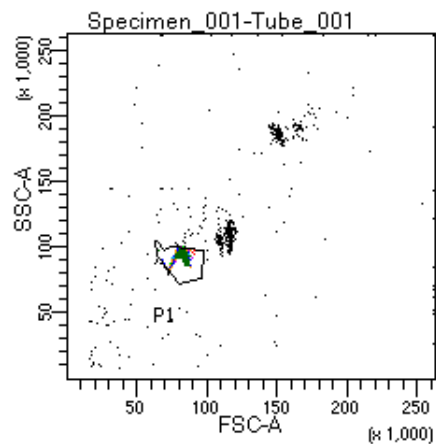

BD FACSDiva 9.0

Tube: Tube_001

Population	#Events	%Parent	%Total
All Events	5,000	####	100.0
P1	4,344	86.9	86.9
P2	336	7.7	6.7
P3	629	14.5	12.6
P4	551	12.7	11.0
P5	557	12.8	11.1
P6	557	12.8	11.1
P7	580	13.4	11.6
P8	549	12.6	11.0
P9	581	13.4	11.6