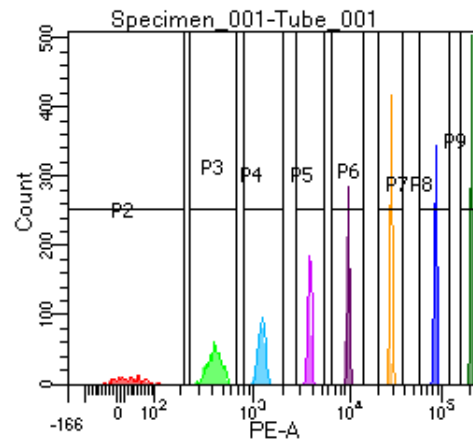

BD FACSDiva 9.0

Tube: Tube_001

Population	#Events	%Parent	%Total
All Events	5,000	####	100.0
P1	4,344	86.9	86.9
P2	336	7.7	6.7
P3	629	14.5	12.6
P4	551	12.7	11.0
P5	557	12.8	11.1
P6	557	12.8	11.1
P7	580	13.4	11.6
P8	549	12.6	11.0
P9	581	13.4	11.6