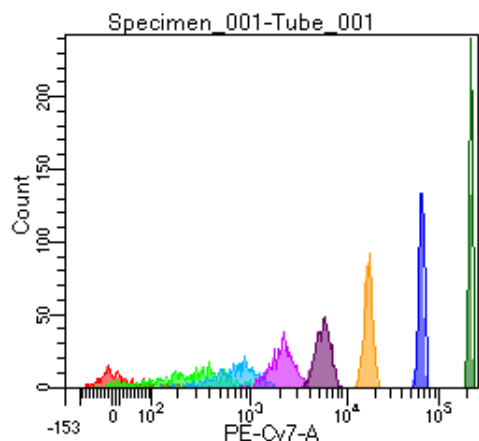

BD FACSDiva 9.0

Tube: Tube_001

Population	#Events	%Parent	%Total
All Events	5,000	####	100.0
P1	4,344	86.9	86.9
P2	336	7.7	6.7
P3	629	14.5	12.6
P4	551	12.7	11.0
P5	557	12.8	11.1
P6	557	12.8	11.1
P7	580	13.4	11.6
P8	549	12.6	11.0
P9	581	13.4	11.6