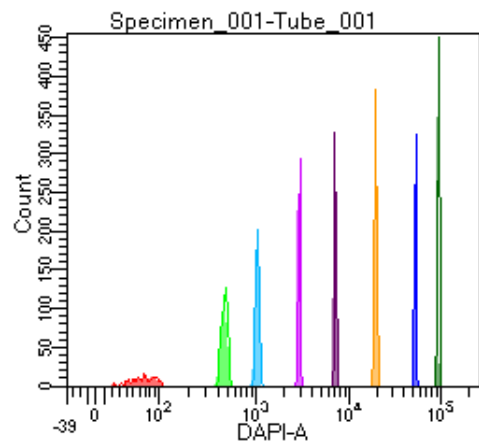

BD FACSDiva 9.0

Tube: Tube_001

Population	#Events	%Parent	%Total
All Events	5,000	####	100.0
P1	4,344	86.9	86.9
P2	336	7.7	6.7
P3	629	14.5	12.6
P4	551	12.7	11.0
P5	557	12.8	11.1
P6	557	12.8	11.1
P7	580	13.4	11.6
P8	549	12.6	11.0
P9	581	13.4	11.6