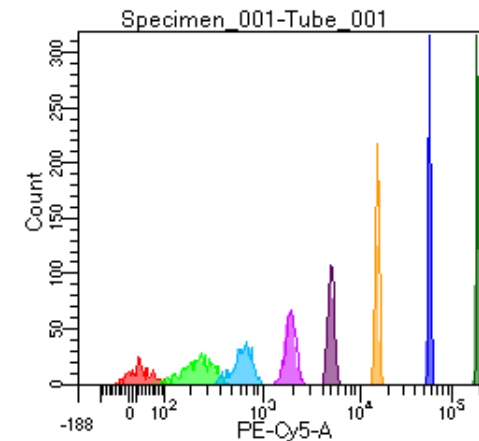

BD FACSDiva 9.0

Tube: Tube_001

Population	#Events	%Parent	%Total
All Events	5,000	####	100.0
P1	4,344	86.9	86.9
P2	336	7.7	6.7
P3	629	14.5	12.6
P4	551	12.7	11.0
P5	557	12.8	11.1
P6	557	12.8	11.1
P7	580	13.4	11.6
P8	549	12.6	11.0
P9	581	13.4	11.6