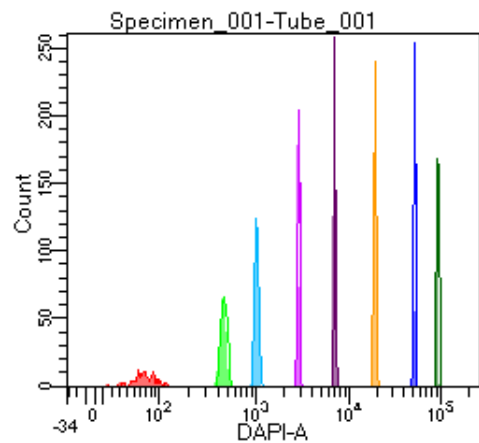

BD FACSDiva 9.0

Tube: Tube_001

Population	#Events	%Parent	%Total
All Events	3,132	####	100.0
P1	2,699	86.2	86.2
P2	206	7.6	6.6
P3	341	12.6	10.9
P4	357	13.2	11.4
P5	352	13.0	11.2
P6	381	14.1	12.2
P7	365	13.5	11.7
P8	350	13.0	11.2
P9	341	12.6	10.9