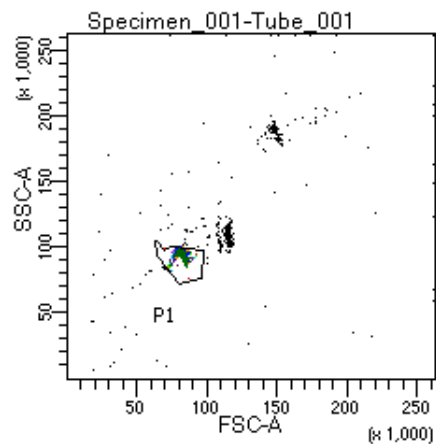

BD FACSDiva 9.0

Tube: Tube_001

Population	#Events	%Parent	%Total
All Events	3,132	####	100.0
P1	2,699	86.2	86.2
P2	206	7.6	6.6
P3	341	12.6	10.9
P4	357	13.2	11.4
P5	352	13.0	11.2
P6	381	14.1	12.2
P7	365	13.5	11.7
P8	350	13.0	11.2
P9	341	12.6	10.9