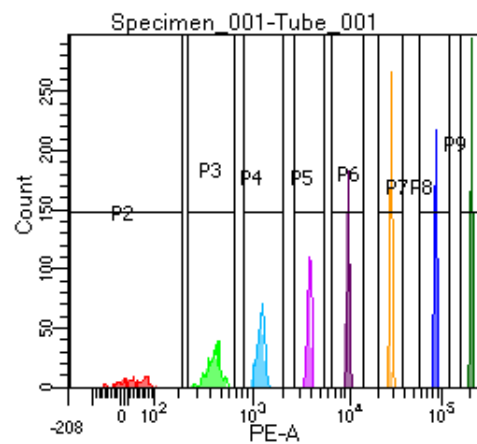

BD FACSDiva 9.0

Tube: Tube_001

Population	#Events	%Parent	%Total
All Events	3,132	####	100.0
P1	2,699	86.2	86.2
P2	206	7.6	6.6
P3	341	12.6	10.9
P4	357	13.2	11.4
P5	352	13.0	11.2
P6	381	14.1	12.2
P7	365	13.5	11.7
P8	350	13.0	11.2
P9	341	12.6	10.9