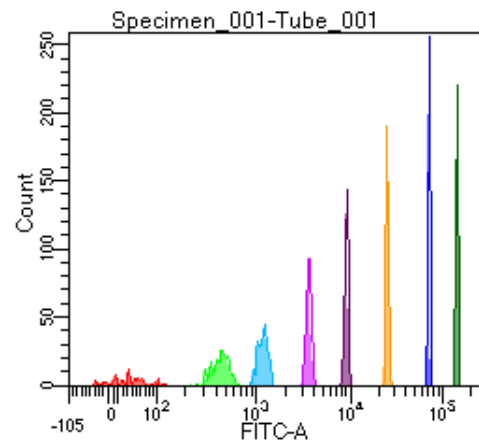

BD FACSDiva 9.0

Tube: Tube_001

Population	#Events	%Parent	%Total
All Events	3,132	####	100.0
P1	2,699	86.2	86.2
P2	206	7.6	6.6
P3	341	12.6	10.9
P4	357	13.2	11.4
P5	352	13.0	11.2
P6	381	14.1	12.2
P7	365	13.5	11.7
P8	350	13.0	11.2
P9	341	12.6	10.9