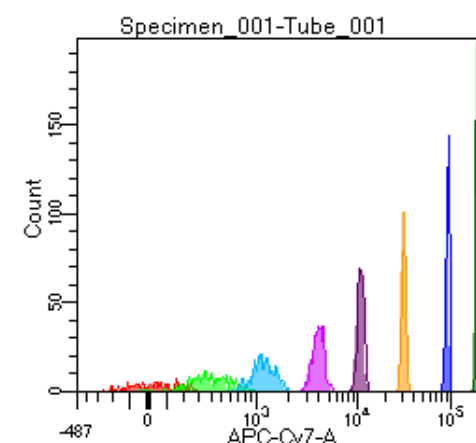

BD FACSDiva 9.0

Tube: Tube_001

Population	#Events	%Parent	%Total
All Events	3,132	####	100.0
P1	2,699	86.2	86.2
P2	206	7.6	6.6
P3	341	12.6	10.9
P4	357	13.2	11.4
P5	352	13.0	11.2
P6	381	14.1	12.2
P7	365	13.5	11.7
P8	350	13.0	11.2
P9	341	12.6	10.9