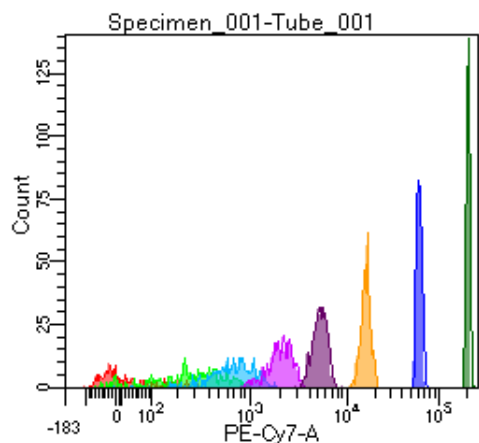

BD FACSDiva 9.0

Tube: Tube_001

Population	#Events	%Parent	%Total
All Events	3,132	####	100.0
P1	2,699	86.2	86.2
P2	206	7.6	6.6
P3	341	12.6	10.9
P4	357	13.2	11.4
P5	352	13.0	11.2
P6	381	14.1	12.2
P7	365	13.5	11.7
P8	350	13.0	11.2
P9	341	12.6	10.9