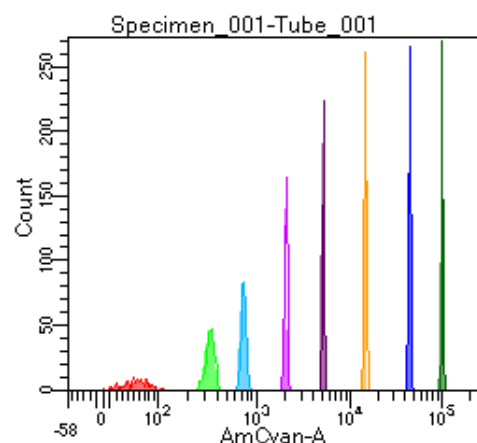

BD FACSDiva 9.0

Tube: Tube_001

Population	#Events	%Parent	%Total
All Events	3,132	####	100.0
P1	2,699	86.2	86.2
P2	206	7.6	6.6
P3	341	12.6	10.9
P4	357	13.2	11.4
P5	352	13.0	11.2
P6	381	14.1	12.2
P7	365	13.5	11.7
P8	350	13.0	11.2
P9	341	12.6	10.9