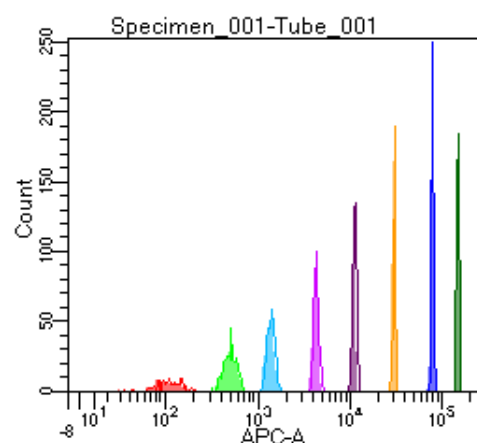

BD FACSDiva 9.0

Tube: Tube_001

Population	#Events	%Parent	%Total
All Events	3,132	####	100.0
P1	2,699	86.2	86.2
P2	206	7.6	6.6
P3	341	12.6	10.9
P4	357	13.2	11.4
P5	352	13.0	11.2
P6	381	14.1	12.2
P7	365	13.5	11.7
P8	350	13.0	11.2
P9	341	12.6	10.9