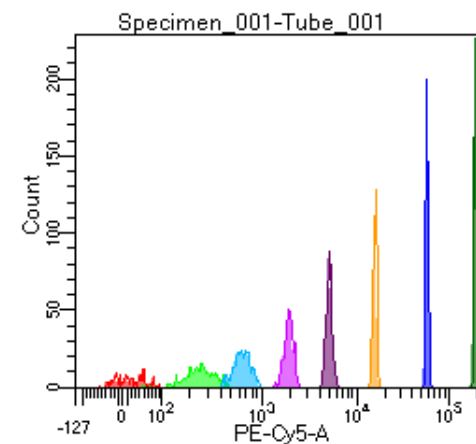

BD FACSDiva 9.0

Tube: Tube_001

Population	#Events	%Parent	%Total
All Events	3,132	####	100.0
P1	2,699	86.2	86.2
P2	206	7.6	6.6
P3	341	12.6	10.9
P4	357	13.2	11.4
P5	352	13.0	11.2
P6	381	14.1	12.2
P7	365	13.5	11.7
P8	350	13.0	11.2
P9	341	12.6	10.9