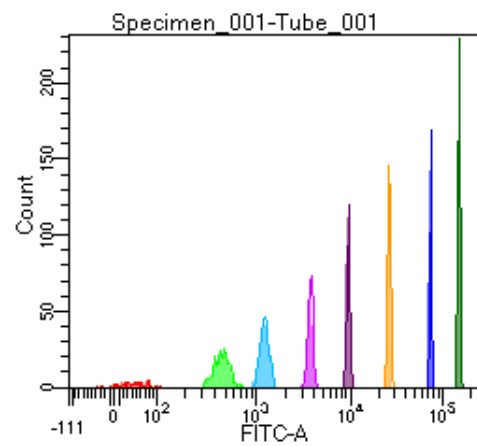

BD FACSDiva 9.0

Tube: Tube_001

Population	#Events	%Parent	%Total
All Events	2,673	####	100.0
P1	2,315	86.6	86.6
P2	114	4.9	4.3
P3	307	13.3	11.5
P4	334	14.4	12.5
P5	303	13.1	11.3
P6	322	13.9	12.0
P7	315	13.6	11.8
P8	275	11.9	10.3
P9	338	14.6	12.6