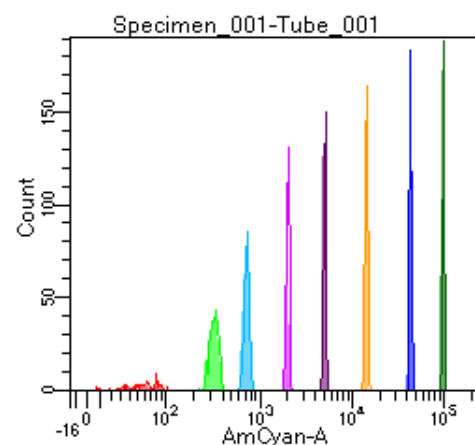

BD FACSDiva 9.0

Tube: Tube_001

Population	#Events	%Parent	%Total
All Events	2,673	####	100.0
P1	2,315	86.6	86.6
P2	114	4.9	4.3
P3	307	13.3	11.5
P4	334	14.4	12.5
P5	303	13.1	11.3
P6	322	13.9	12.0
P7	315	13.6	11.8
P8	275	11.9	10.3
P9	338	14.6	12.6