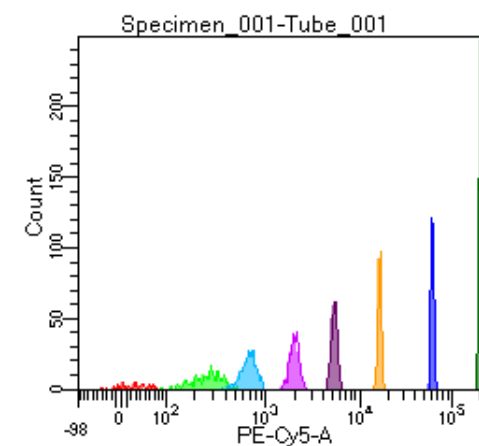

BD FACSDiva 9.0

Tube: Tube_001

Population	#Events	%Parent	%Total
All Events	2,673	####	100.0
P1	2,315	86.6	86.6
P2	114	4.9	4.3
P3	307	13.3	11.5
P4	334	14.4	12.5
P5	303	13.1	11.3
P6	322	13.9	12.0
P7	315	13.6	11.8
P8	275	11.9	10.3
P9	338	14.6	12.6