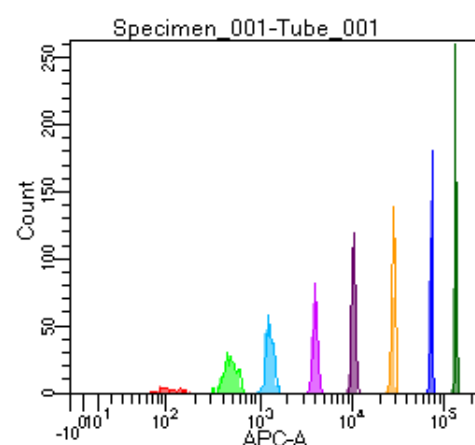

BD FACSDiva 9.0

Tube: Tube_001

Population	#Events	%Parent	%Total
All Events	2,673	####	100.0
P1	2,315	86.6	86.6
P2	114	4.9	4.3
P3	307	13.3	11.5
P4	334	14.4	12.5
P5	303	13.1	11.3
P6	322	13.9	12.0
P7	315	13.6	11.8
P8	275	11.9	10.3
P9	338	14.6	12.6