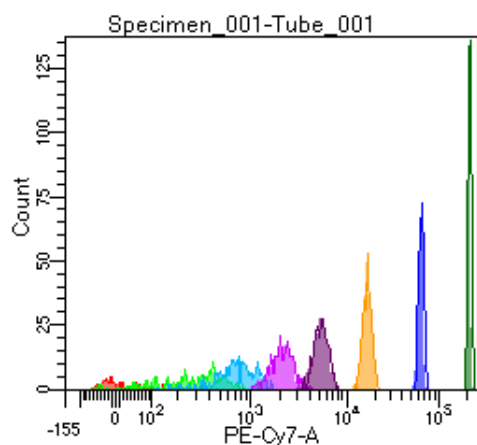

BD FACSDiva 9.0

Tube: Tube_001

Population	#Events	%Parent	%Total
All Events	2,673	####	100.0
P1	2,315	86.6	86.6
P2	114	4.9	4.3
P3	307	13.3	11.5
P4	334	14.4	12.5
P5	303	13.1	11.3
P6	322	13.9	12.0
P7	315	13.6	11.8
P8	275	11.9	10.3
P9	338	14.6	12.6