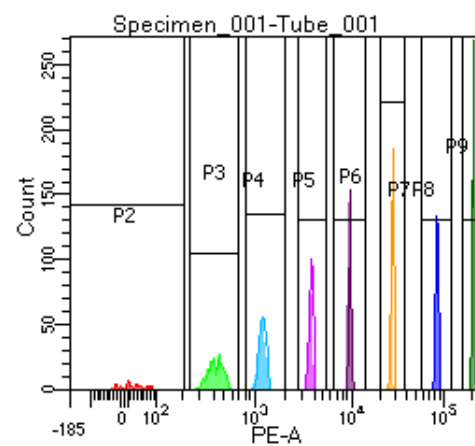

BD FACSDiva 9.0

Tube: Tube_001

Population	#Events	%Parent	%Total
All Events	2,673	####	100.0
P1	2,315	86.6	86.6
P2	114	4.9	4.3
P3	307	13.3	11.5
P4	334	14.4	12.5
P5	303	13.1	11.3
P6	322	13.9	12.0
P7	315	13.6	11.8
P8	275	11.9	10.3
P9	338	14.6	12.6