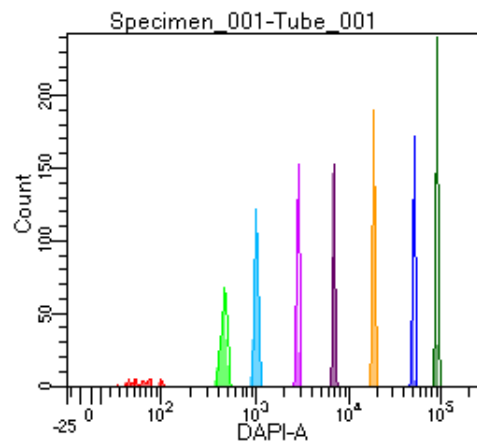

BD FACSDiva 9.0

Tube: Tube_001

Population	#Events	%Parent	%Total
All Events	2,673	####	100.0
P1	2,315	86.6	86.6
P2	114	4.9	4.3
P3	307	13.3	11.5
P4	334	14.4	12.5
P5	303	13.1	11.3
P6	322	13.9	12.0
P7	315	13.6	11.8
P8	275	11.9	10.3
P9	338	14.6	12.6