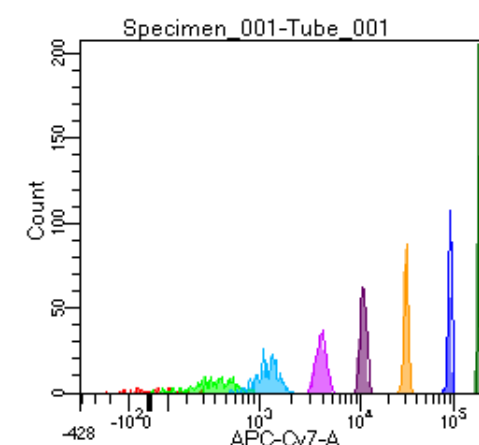

BD FACSDiva 9.0

Tube: Tube_001

Population	#Events	%Parent	%Total
All Events	2,673	####	100.0
P1	2,315	86.6	86.6
P2	114	4.9	4.3
P3	307	13.3	11.5
P4	334	14.4	12.5
P5	303	13.1	11.3
P6	322	13.9	12.0
P7	315	13.6	11.8
P8	275	11.9	10.3
P9	338	14.6	12.6