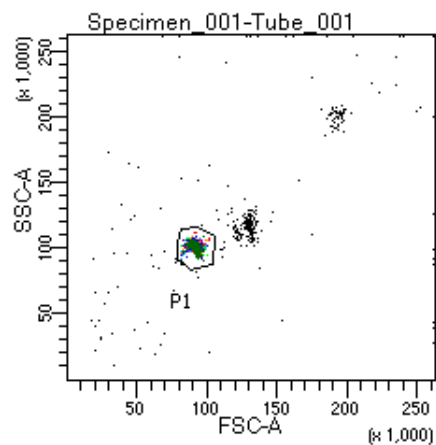

BD FACSDiva 9.0

Tube: Tube_001

Population	#Events	%Parent	%Total
All Events	2,673	####	100.0
P1	2,315	86.6	86.6
P2	114	4.9	4.3
P3	307	13.3	11.5
P4	334	14.4	12.5
P5	303	13.1	11.3
P6	322	13.9	12.0
P7	315	13.6	11.8
P8	275	11.9	10.3
P9	338	14.6	12.6