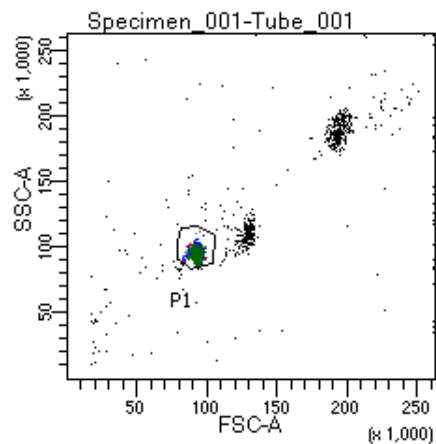

BD FACSDiva 9.0

Tube: Tube_001

Population	#Events	%Parent	%Total
All Events	2,970	####	100.0
P1	2,273	76.5	76.5
P2	77	3.4	2.6
P3	294	12.9	9.9
P4	320	14.1	10.8
P5	284	12.5	9.6
P6	315	13.9	10.6
P7	311	13.7	10.5
P8	341	15.0	11.5
P9	329	14.5	11.1