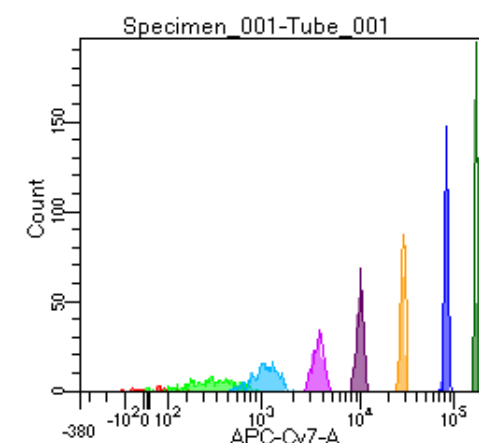

BD FACSDiva 9.0

Tube: Tube_001

Population	#Events	%Parent	%Total
All Events	2,970	####	100.0
P1	2,273	76.5	76.5
P2	77	3.4	2.6
P3	294	12.9	9.9
P4	320	14.1	10.8
P5	284	12.5	9.6
P6	315	13.9	10.6
P7	311	13.7	10.5
P8	341	15.0	11.5
P9	329	14.5	11.1