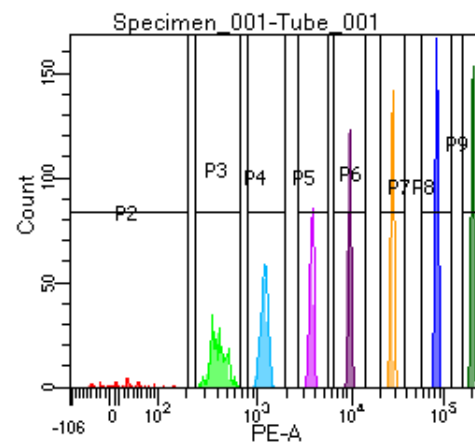

BD FACSDiva 9.0

Tube: Tube_001

Population	#Events	%Parent	%Total
All Events	2,970	####	100.0
P1	2,273	76.5	76.5
P2	77	3.4	2.6
P3	294	12.9	9.9
P4	320	14.1	10.8
P5	284	12.5	9.6
P6	315	13.9	10.6
P7	311	13.7	10.5
P8	341	15.0	11.5
P9	329	14.5	11.1