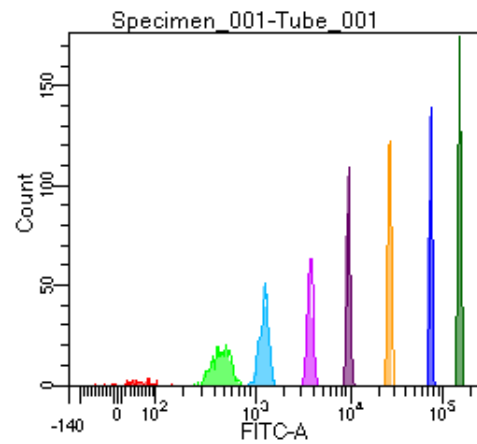

BD FACSDiva 9.0

Tube: Tube_001

Population	#Events	%Parent	%Total
All Events	2,970	####	100.0
P1	2,273	76.5	76.5
P2	77	3.4	2.6
P3	294	12.9	9.9
P4	320	14.1	10.8
P5	284	12.5	9.6
P6	315	13.9	10.6
P7	311	13.7	10.5
P8	341	15.0	11.5
P9	329	14.5	11.1