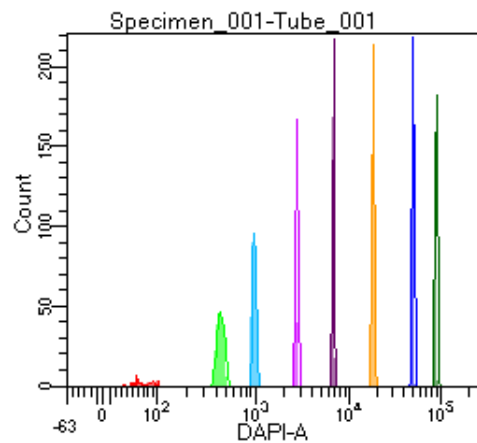

BD FACSDiva 9.0

Tube: Tube_001

Population	#Events	%Parent	%Total
All Events	2,970	####	100.0
P1	2,273	76.5	76.5
P2	77	3.4	2.6
P3	294	12.9	9.9
P4	320	14.1	10.8
P5	284	12.5	9.6
P6	315	13.9	10.6
P7	311	13.7	10.5
P8	341	15.0	11.5
P9	329	14.5	11.1