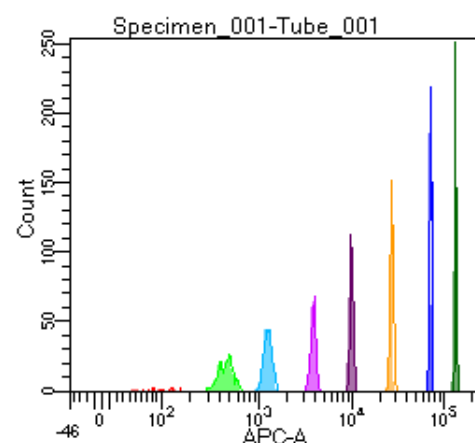

BD FACSDiva 9.0

Tube: Tube_001

Population	#Events	%Parent	%Total
All Events	2,970	####	100.0
P1	2,273	76.5	76.5
P2	77	3.4	2.6
P3	294	12.9	9.9
P4	320	14.1	10.8
P5	284	12.5	9.6
P6	315	13.9	10.6
P7	311	13.7	10.5
P8	341	15.0	11.5
P9	329	14.5	11.1