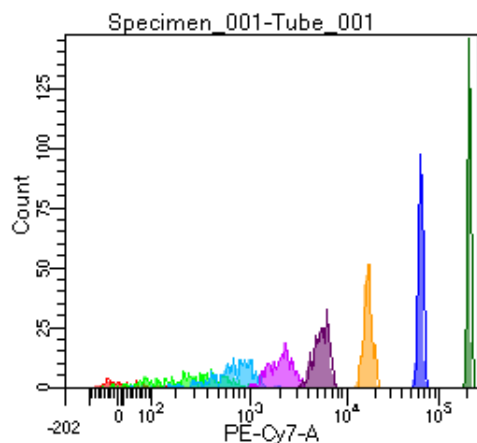

BD FACSDiva 9.0

Tube: Tube_001

Population	#Events	%Parent	%Total
All Events	2,970	####	100.0
P1	2,273	76.5	76.5
P2	77	3.4	2.6
P3	294	12.9	9.9
P4	320	14.1	10.8
P5	284	12.5	9.6
P6	315	13.9	10.6
P7	311	13.7	10.5
P8	341	15.0	11.5
P9	329	14.5	11.1