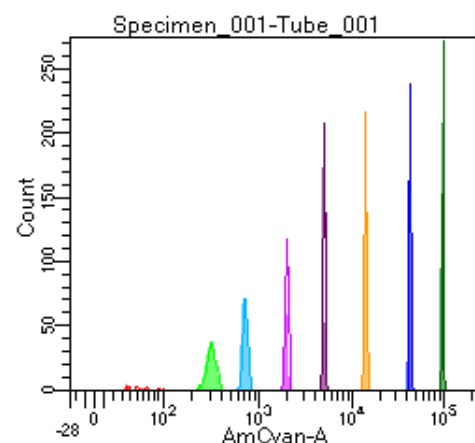

BD FACSDiva 9.0

Tube: Tube_001

Population	#Events	%Parent	%Total
All Events	2,970	####	100.0
P1	2,273	76.5	76.5
P2	77	3.4	2.6
P3	294	12.9	9.9
P4	320	14.1	10.8
P5	284	12.5	9.6
P6	315	13.9	10.6
P7	311	13.7	10.5
P8	341	15.0	11.5
P9	329	14.5	11.1