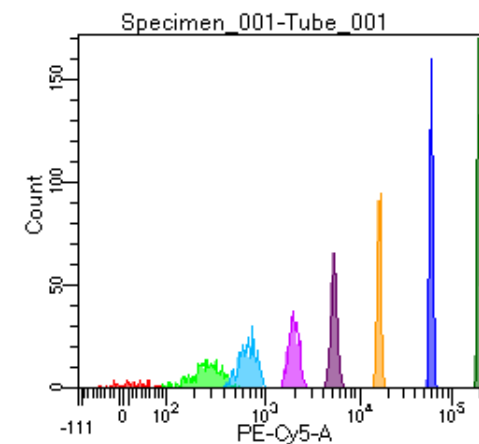

BD FACSDiva 9.0

Tube: Tube_001

Population	#Events	%Parent	%Total
All Events	2,970	####	100.0
P1	2,273	76.5	76.5
P2	77	3.4	2.6
P3	294	12.9	9.9
P4	320	14.1	10.8
P5	284	12.5	9.6
P6	315	13.9	10.6
P7	311	13.7	10.5
P8	341	15.0	11.5
P9	329	14.5	11.1