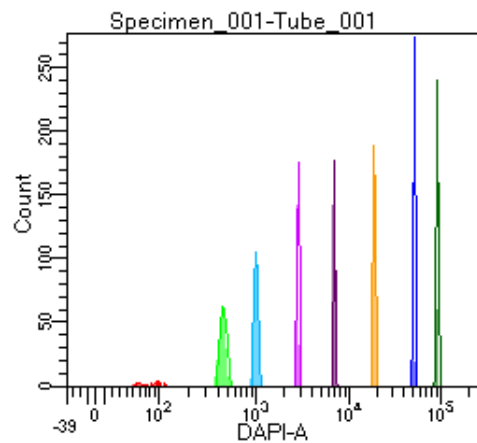

BD FACSDiva 9.0

Tube: Tube_001

Population	#Events	%Parent	%Total
All Events	3,159	####	100.0
P1	2,443	77.3	77.3
P2	89	3.6	2.8
P3	337	13.8	10.7
P4	325	13.3	10.3
P5	332	13.6	10.5
P6	325	13.3	10.3
P7	344	14.1	10.9
P8	351	14.4	11.1
P9	339	13.9	10.7