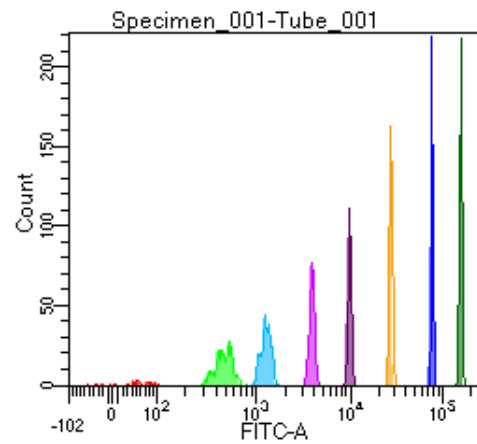

BD FACSDiva 9.0

Tube: Tube_001

Population	#Events	%Parent	%Total
All Events	3,159	####	100.0
P1	2,443	77.3	77.3
P2	89	3.6	2.8
P3	337	13.8	10.7
P4	325	13.3	10.3
P5	332	13.6	10.5
P6	325	13.3	10.3
P7	344	14.1	10.9
P8	351	14.4	11.1
P9	339	13.9	10.7