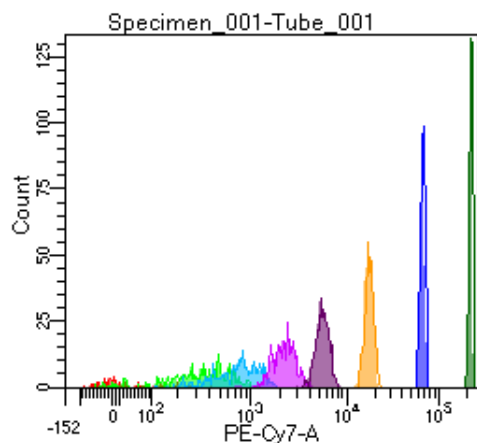

BD FACSDiva 9.0

Tube: Tube_001

Population	#Events	%Parent	%Total
All Events	3,159	####	100.0
P1	2,443	77.3	77.3
P2	89	3.6	2.8
P3	337	13.8	10.7
P4	325	13.3	10.3
P5	332	13.6	10.5
P6	325	13.3	10.3
P7	344	14.1	10.9
P8	351	14.4	11.1
P9	339	13.9	10.7