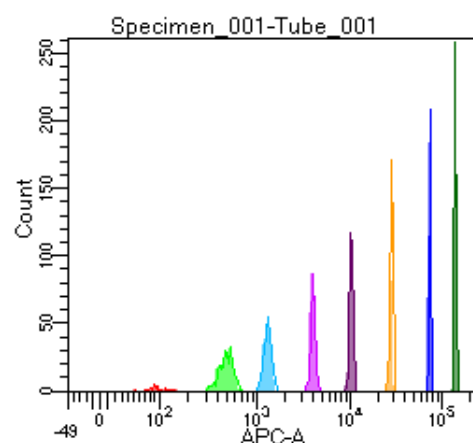

BD FACSDiva 9.0

Tube: Tube_001

Population	#Events	%Parent	%Total
All Events	3,159	####	100.0
P1	2,443	77.3	77.3
P2	89	3.6	2.8
P3	337	13.8	10.7
P4	325	13.3	10.3
P5	332	13.6	10.5
P6	325	13.3	10.3
P7	344	14.1	10.9
P8	351	14.4	11.1
P9	339	13.9	10.7