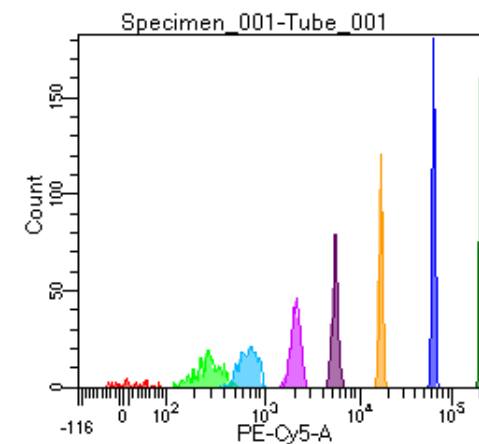

BD FACSDiva 9.0

Tube: Tube_001

Population	#Events	%Parent	%Total
All Events	3,159	####	100.0
P1	2,443	77.3	77.3
P2	89	3.6	2.8
P3	337	13.8	10.7
P4	325	13.3	10.3
P5	332	13.6	10.5
P6	325	13.3	10.3
P7	344	14.1	10.9
P8	351	14.4	11.1
P9	339	13.9	10.7