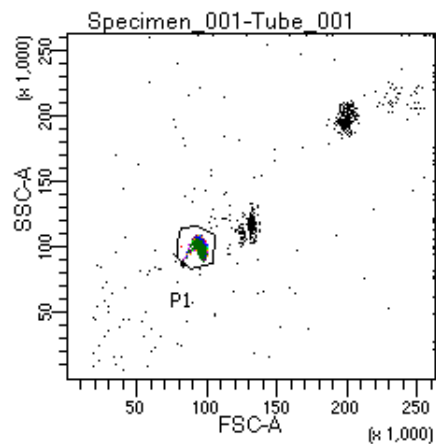

BD FACSDiva 9.0

Tube: Tube_001

Population	#Events	%Parent	%Total
All Events	3,159	####	100.0
P1	2,443	77.3	77.3
P2	89	3.6	2.8
P3	337	13.8	10.7
P4	325	13.3	10.3
P5	332	13.6	10.5
P6	325	13.3	10.3
P7	344	14.1	10.9
P8	351	14.4	11.1
P9	339	13.9	10.7