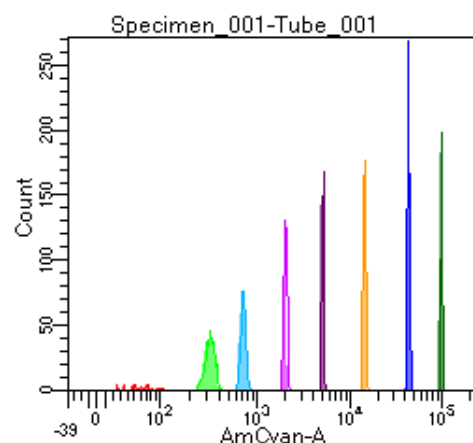

BD FACSDiva 9.0

Tube: Tube_001

Population	#Events	%Parent	%Total
All Events	3,159	####	100.0
P1	2,443	77.3	77.3
P2	89	3.6	2.8
P3	337	13.8	10.7
P4	325	13.3	10.3
P5	332	13.6	10.5
P6	325	13.3	10.3
P7	344	14.1	10.9
P8	351	14.4	11.1
P9	339	13.9	10.7