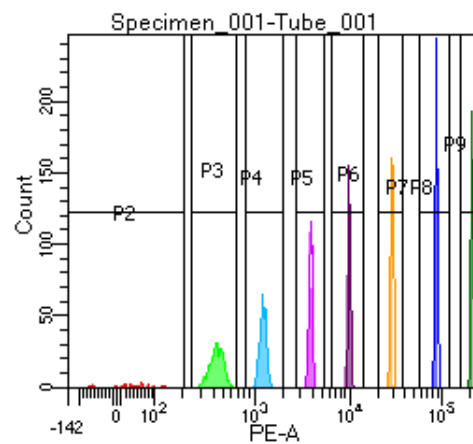

BD FACSDiva 9.0

Tube: Tube_001

Population	#Events	%Parent	%Total
All Events	3,159	####	100.0
P1	2,443	77.3	77.3
P2	89	3.6	2.8
P3	337	13.8	10.7
P4	325	13.3	10.3
P5	332	13.6	10.5
P6	325	13.3	10.3
P7	344	14.1	10.9
P8	351	14.4	11.1
P9	339	13.9	10.7