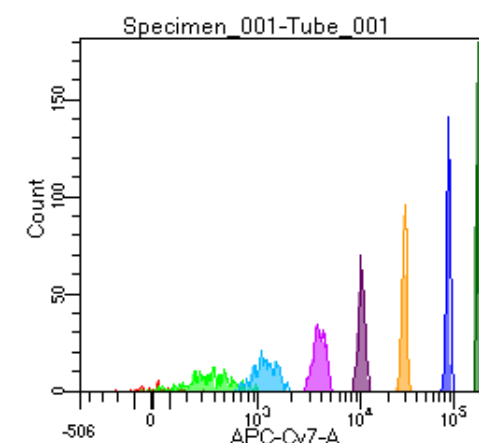

BD FACSDiva 9.0

Tube: Tube_001

Population	#Events	%Parent	%Total
All Events	3,159	####	100.0
P1	2,443	77.3	77.3
P2	89	3.6	2.8
P3	337	13.8	10.7
P4	325	13.3	10.3
P5	332	13.6	10.5
P6	325	13.3	10.3
P7	344	14.1	10.9
P8	351	14.4	11.1
P9	339	13.9	10.7