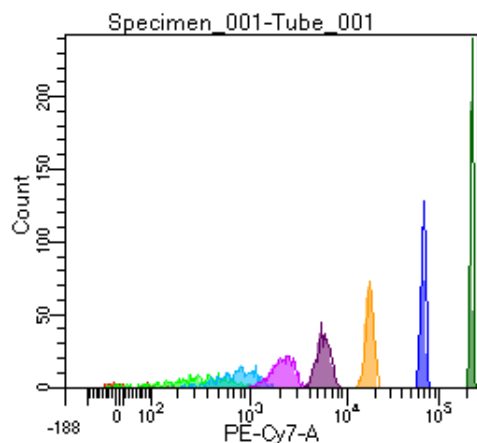

BD FACSDiva 9.0

Tube: Tube_001

Population	#Events	%Parent	%Total
All Events	4,023	####	100.0
P1	3,155	78.4	78.4
P2	95	3.0	2.4
P3	432	13.7	10.7
P4	427	13.5	10.6
P5	408	12.9	10.1
P6	418	13.2	10.4
P7	449	14.2	11.2
P8	431	13.7	10.7
P9	492	15.6	12.2