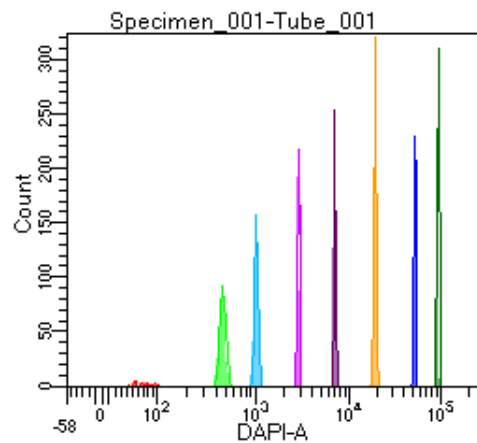

BD FACSDiva 9.0

Tube: Tube_001

Population	#Events	%Parent	%Total
All Events	4,023	####	100.0
P1	3,155	78.4	78.4
P2	95	3.0	2.4
P3	432	13.7	10.7
P4	427	13.5	10.6
P5	408	12.9	10.1
P6	418	13.2	10.4
P7	449	14.2	11.2
P8	431	13.7	10.7
P9	492	15.6	12.2