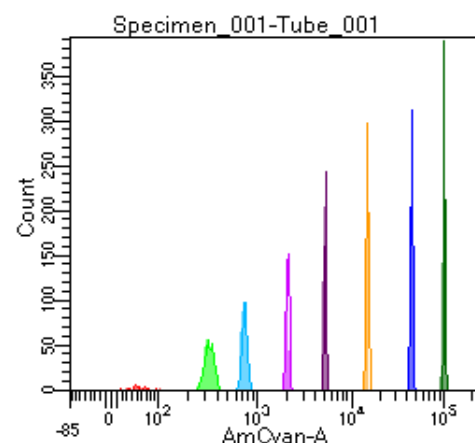

BD FACSDiva 9.0

Tube: Tube_001

Population	#Events	%Parent	%Total
All Events	4,023	####	100.0
P1	3,155	78.4	78.4
P2	95	3.0	2.4
P3	432	13.7	10.7
P4	427	13.5	10.6
P5	408	12.9	10.1
P6	418	13.2	10.4
P7	449	14.2	11.2
P8	431	13.7	10.7
P9	492	15.6	12.2