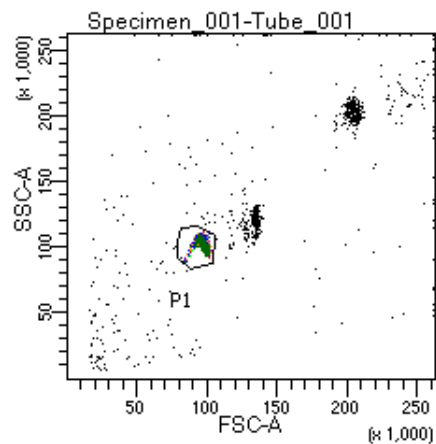

BD FACSDiva 9.0

Tube: Tube_001

Population	#Events	%Parent	%Total
All Events	4,023	####	100.0
P1	3,155	78.4	78.4
P2	95	3.0	2.4
P3	432	13.7	10.7
P4	427	13.5	10.6
P5	408	12.9	10.1
P6	418	13.2	10.4
P7	449	14.2	11.2
P8	431	13.7	10.7
P9	492	15.6	12.2