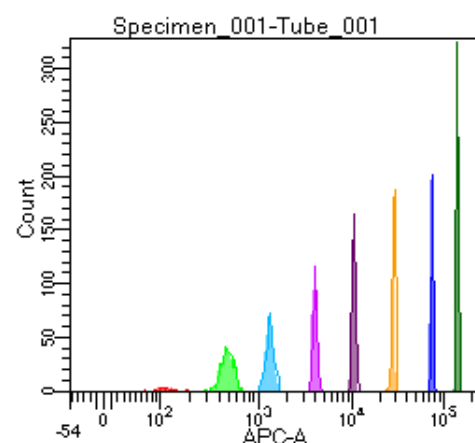

BD FACSDiva 9.0

Tube: Tube_001

Population	#Events	%Parent	%Total
All Events	4,023	####	100.0
P1	3,155	78.4	78.4
P2	95	3.0	2.4
P3	432	13.7	10.7
P4	427	13.5	10.6
P5	408	12.9	10.1
P6	418	13.2	10.4
P7	449	14.2	11.2
P8	431	13.7	10.7
P9	492	15.6	12.2