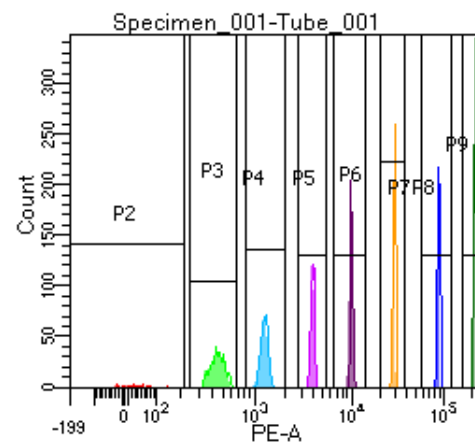

BD FACSDiva 9.0

Tube: Tube_001

Population	#Events	%Parent	%Total
All Events	4,023	####	100.0
P1	3,155	78.4	78.4
P2	95	3.0	2.4
P3	432	13.7	10.7
P4	427	13.5	10.6
P5	408	12.9	10.1
P6	418	13.2	10.4
P7	449	14.2	11.2
P8	431	13.7	10.7
P9	492	15.6	12.2