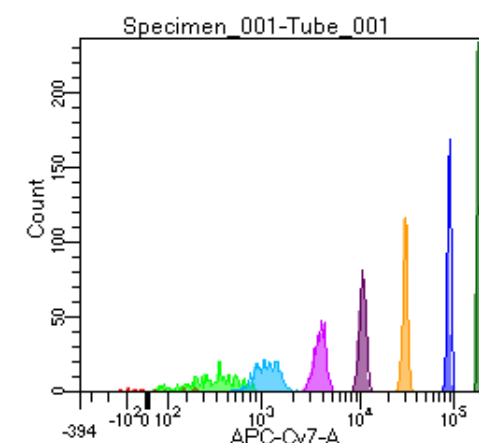

BD FACSDiva 9.0

Tube: Tube_001

Population	#Events	%Parent	%Total
All Events	4,023	####	100.0
P1	3,155	78.4	78.4
P2	95	3.0	2.4
P3	432	13.7	10.7
P4	427	13.5	10.6
P5	408	12.9	10.1
P6	418	13.2	10.4
P7	449	14.2	11.2
P8	431	13.7	10.7
P9	492	15.6	12.2