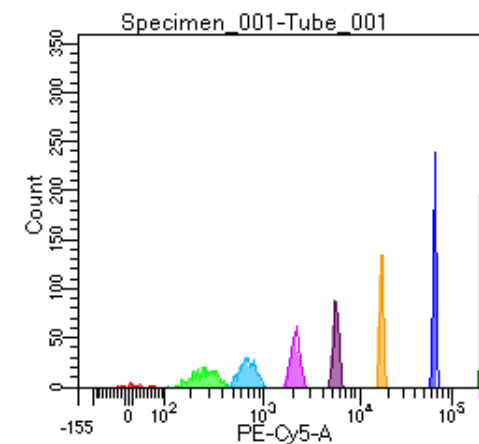

BD FACSDiva 9.0

Tube: Tube_001

Population	#Events	%Parent	%Total
All Events	4,023	####	100.0
P1	3,155	78.4	78.4
P2	95	3.0	2.4
P3	432	13.7	10.7
P4	427	13.5	10.6
P5	408	12.9	10.1
P6	418	13.2	10.4
P7	449	14.2	11.2
P8	431	13.7	10.7
P9	492	15.6	12.2