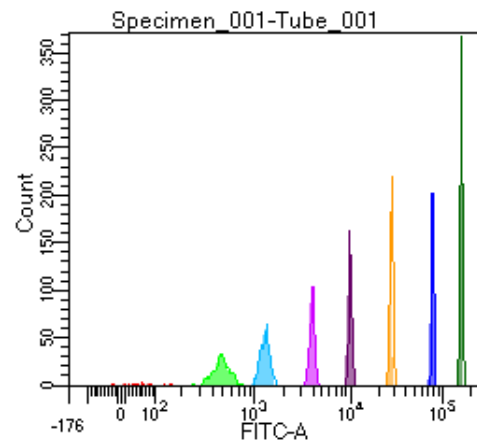

BD FACSDiva 9.0

Tube: Tube_001

Population	#Events	%Parent	%Total
All Events	4,023	####	100.0
P1	3,155	78.4	78.4
P2	95	3.0	2.4
P3	432	13.7	10.7
P4	427	13.5	10.6
P5	408	12.9	10.1
P6	418	13.2	10.4
P7	449	14.2	11.2
P8	431	13.7	10.7
P9	492	15.6	12.2