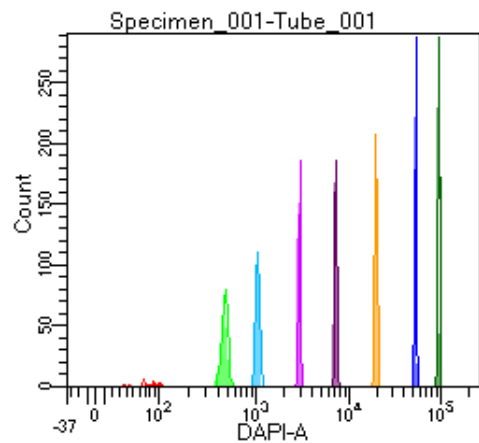

BD FACSDiva 9.0

Tube: Tube_001

Population	#Events	%Parent	%Total
All Events	3,213	####	100.0
P1	2,622	81.6	81.6
P2	76	2.9	2.4
P3	364	13.9	11.3
P4	332	12.7	10.3
P5	340	13.0	10.6
P6	380	14.5	11.8
P7	360	13.7	11.2
P8	392	15.0	12.2
P9	374	14.3	11.6