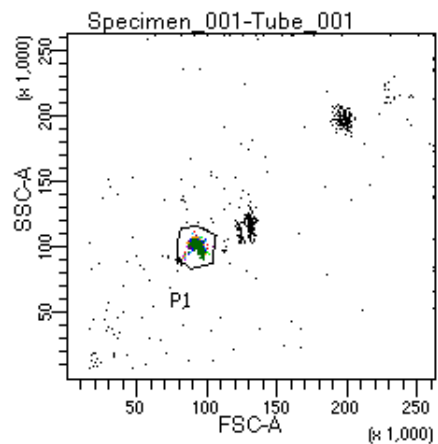

BD FACSDiva 9.0

Tube: Tube_001

Population	#Events	%Parent	%Total
All Events	3,213	####	100.0
P1	2,622	81.6	81.6
P2	76	2.9	2.4
P3	364	13.9	11.3
P4	332	12.7	10.3
P5	340	13.0	10.6
P6	380	14.5	11.8
P7	360	13.7	11.2
P8	392	15.0	12.2
P9	374	14.3	11.6