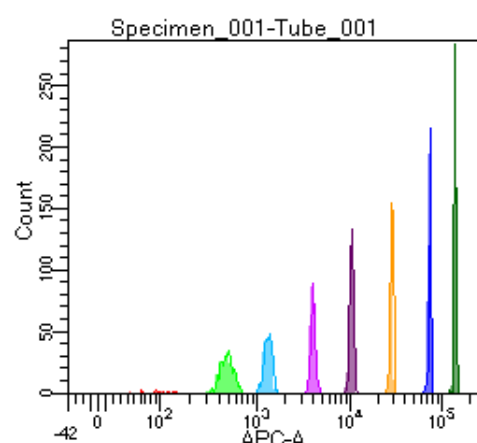

BD FACSDiva 9.0

Tube: Tube_001

Population	#Events	%Parent	%Total
All Events	3,213	####	100.0
P1	2,622	81.6	81.6
P2	76	2.9	2.4
P3	364	13.9	11.3
P4	332	12.7	10.3
P5	340	13.0	10.6
P6	380	14.5	11.8
P7	360	13.7	11.2
P8	392	15.0	12.2
P9	374	14.3	11.6