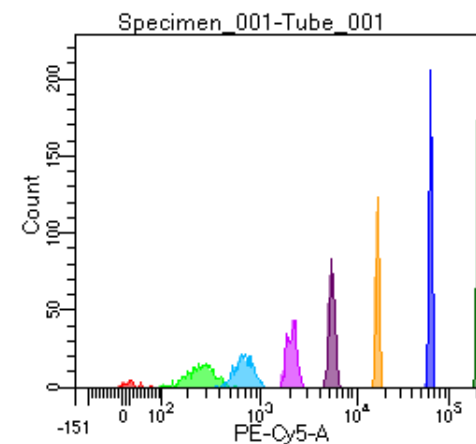

BD FACSDiva 9.0

Tube: Tube_001

Population	#Events	%Parent	%Total
All Events	3,213	####	100.0
P1	2,622	81.6	81.6
P2	76	2.9	2.4
P3	364	13.9	11.3
P4	332	12.7	10.3
P5	340	13.0	10.6
P6	380	14.5	11.8
P7	360	13.7	11.2
P8	392	15.0	12.2
P9	374	14.3	11.6