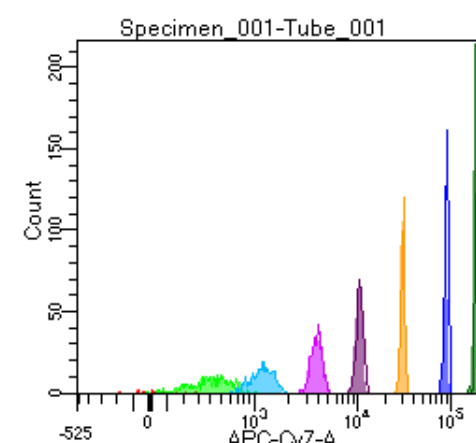

BD FACSDiva 9.0

Tube: Tube_001

Population	#Events	%Parent	%Total
All Events	3,213	####	100.0
P1	2,622	81.6	81.6
P2	76	2.9	2.4
P3	364	13.9	11.3
P4	332	12.7	10.3
P5	340	13.0	10.6
P6	380	14.5	11.8
P7	360	13.7	11.2
P8	392	15.0	12.2
P9	374	14.3	11.6