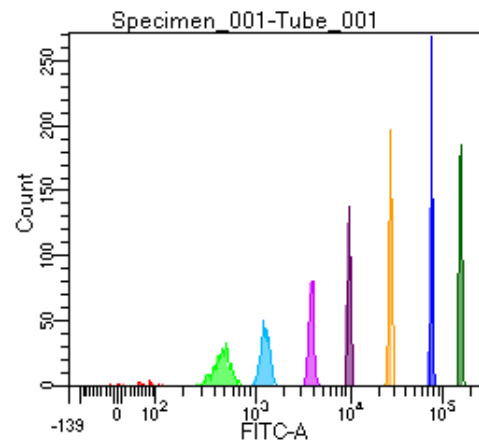

BD FACSDiva 9.0

Tube: Tube_001

Population	#Events	%Parent	%Total
All Events	3,213	####	100.0
P1	2,622	81.6	81.6
P2	76	2.9	2.4
P3	364	13.9	11.3
P4	332	12.7	10.3
P5	340	13.0	10.6
P6	380	14.5	11.8
P7	360	13.7	11.2
P8	392	15.0	12.2
P9	374	14.3	11.6