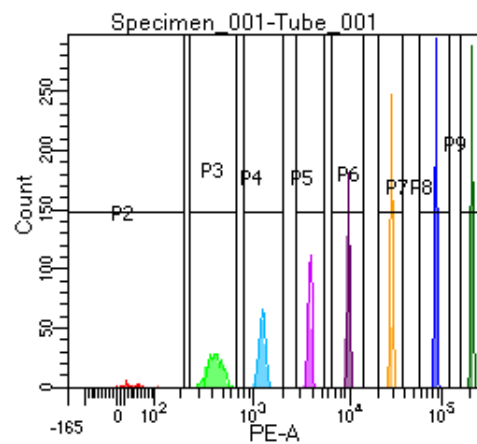

BD FACSDiva 9.0

Tube: Tube_001

Population	#Events	%Parent	%Total
All Events	3,213	####	100.0
P1	2,622	81.6	81.6
P2	76	2.9	2.4
P3	364	13.9	11.3
P4	332	12.7	10.3
P5	340	13.0	10.6
P6	380	14.5	11.8
P7	360	13.7	11.2
P8	392	15.0	12.2
P9	374	14.3	11.6