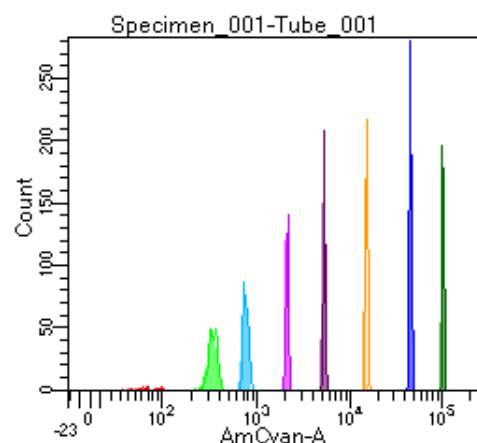

BD FACSDiva 9.0

Tube: Tube_001

Population	#Events	%Parent	%Total
All Events	3,213	####	100.0
P1	2,622	81.6	81.6
P2	76	2.9	2.4
P3	364	13.9	11.3
P4	332	12.7	10.3
P5	340	13.0	10.6
P6	380	14.5	11.8
P7	360	13.7	11.2
P8	392	15.0	12.2
P9	374	14.3	11.6