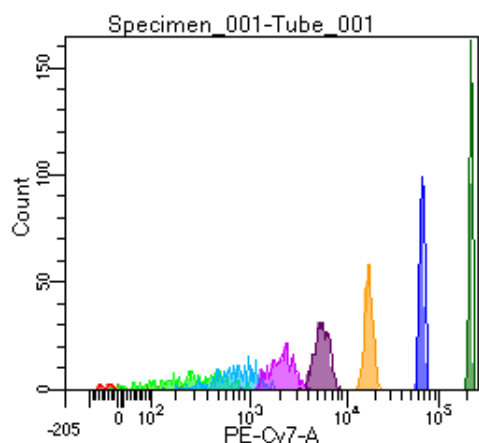

BD FACSDiva 9.0

Tube: Tube_001

Population	#Events	%Parent	%Total
All Events	3,213	####	100.0
P1	2,622	81.6	81.6
P2	76	2.9	2.4
P3	364	13.9	11.3
P4	332	12.7	10.3
P5	340	13.0	10.6
P6	380	14.5	11.8
P7	360	13.7	11.2
P8	392	15.0	12.2
P9	374	14.3	11.6