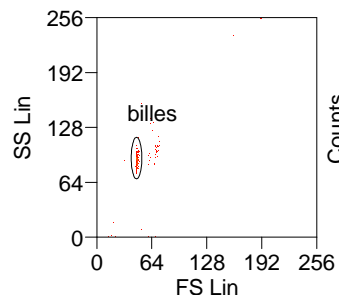

Qualification_URP_29_Nov_10

Region	Count	% Hist
Total	250	100.00
billes	204	81.60