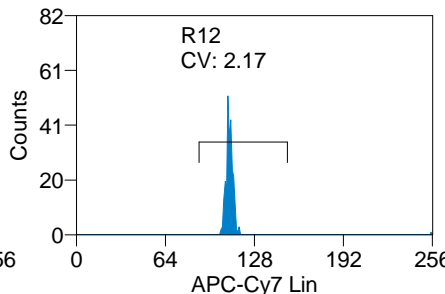

Region	Median	CV
Total	121.00	7.60
R8	121.00	2.98

Qualification\_URP\_29\_Nov\_10 (G1: bi...

Region	Median	CV
Total	122.00	7.13
R9	122.00	2.00

Qualification\_URP\_29\_Nov\_10 (G1: bi...

Region	Median	CV
Total	124.00	6.99
R10	124.00	2.16

Qualification\_URP\_29\_Nov\_10 (G1: bi...

Region	Median	CV
Total	101.00	11.86
R11	101.00	4.49

Qualification\_URP\_29\_Nov\_10 (G1: bil...

Region	Median	CV
Total	110.00	8.54
R12	110.00	2.17

FL1, FL2 CV<3.0  
 FL3 CV<3.5  
 FL4 CV<4.5  
 FL5 CV<6.5  
 FL6, FL7, FL8, FL9 CV<6.0