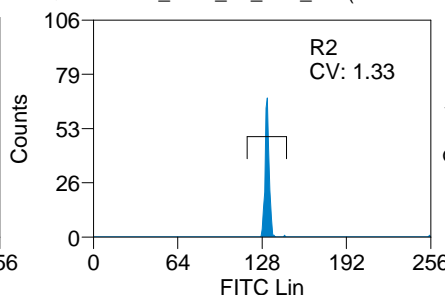

Qualification_URP_29_Nov_10

Qualification_URP_29_Nov_10 (G1: bi...

Region	Median	CV
Total	132.00	6.02
R2	132.00	1.33