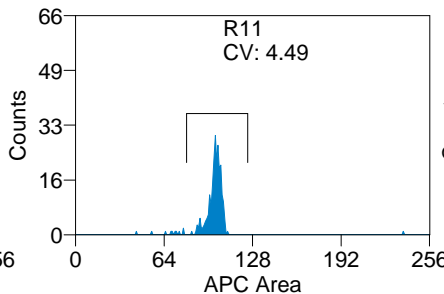

Region	Median	CV
Total	121.00	7.60
R8	121.00	2.98

Qualification\_URP\_29\_Nov\_10 (G1: bi...

Region	Median	CV
Total	122.00	7.13
R9	122.00	2.00

Qualification\_URP\_29\_Nov\_10 (G1: bi...

Region	Median	CV
Total	124.00	6.99
R10	124.00	2.16

Qualification\_URP\_29\_Nov\_10 (G1: bi...

Region	Median	CV
Total	101.00	11.86
R11	101.00	4.49

Qualification\_URP\_29\_Nov\_10 (G1: bil...

Region	Median	CV
Total	110.00	8.54
R12	110.00	2.17

FL1, FL2 CV<3.0  
 FL3 CV<3.5  
 FL4 CV<4.5  
 FL5 CV<6.5  
 FL6, FL7, FL8, FL9 CV<6.0