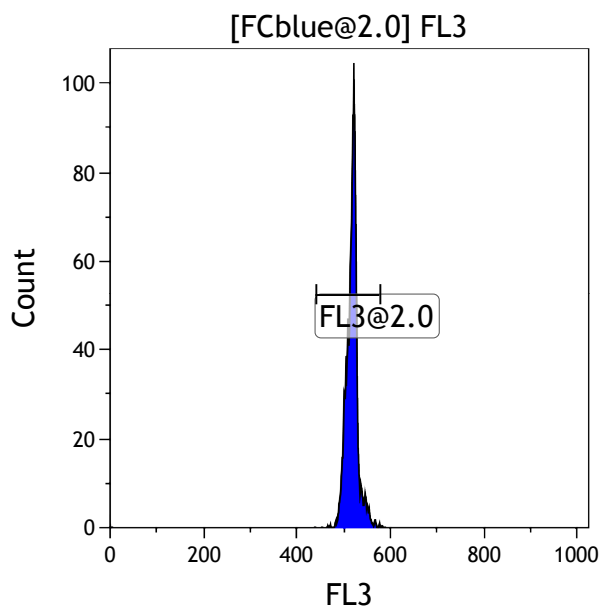

Gate	Number	X-AMean	HP	X-CV
All	5,848	471.31		1.80
FCblue@2.0	2,101	927.34		1.15
FCred	1,600	318.61		1.07
FCviolet	1,737	116.53		1.80

Gate	Number	X-AMean	HP	X-CV
All	2,101	493.84		1.11
FL1@2.0	2,099	494.31		1.11

Gate	Number	X-AMean	HP	X-CV
All	2,101	486.91		1.03
FL2@2.0	2,091	487.53		1.03

Gate	Number	X-AMean	HP	X-CV
All	2,101	517.47		1.14
FL3@2.0	2,093	517.85		1.14

[FCblue@2.0] FL4

FL4

Gate	Number	X-AMean	HP	X-CV
All	2,101	517.86	0.98	
FL4@2.0	2,074	517.36	0.98	