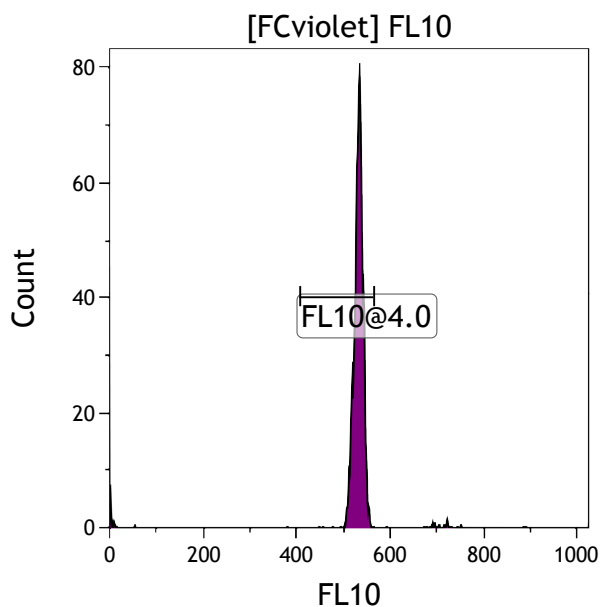

Gate	Number	X-AMean	HP	X-CV
All	2,101	486.91		1.03
FL2@2.0	2,091	487.53		1.03

Gate	Number	X-AMean	HP	X-CV
All	2,101	517.47		1.14
FL3@2.0	2,093	517.85		1.14

[FCblue@2.0] FL4

FL4

Gate	Number	X-AMean	HP	X-CV
All	2,101	517.86	0.98	
FL4@2.0	2,074	517.36	0.98	

[FCblue@2.0] FL5

FL5

Gate	Number	X-AMean	HP	X-CV
All	2,101	531.26	1.11	
FL5@2.5	2,099	531.28	1.11	

[FCred] FL6

FL6

Gate	Number	X-AMean	HP	X-CV
All	1,600	533.68	1.11	
FL6@3.0	1,526	535.37	1.11	

[FCred] FL7

FL7

Gate	Number	X-AMean	HP	X-CV
All	1,600	517.23	1.32	
FL7@3.0	1,544	519.08	1.32	

Gate	Number	X-AMean	HP	X-CV
All	1,600	516.89		1.23
FL8@3.0	1,571	519.32		1.23

Gate	Number	X-AMean	HP	X-CV
All	1,737	530.79		N/A
FL9@4.0	1,633	560.74		0.67