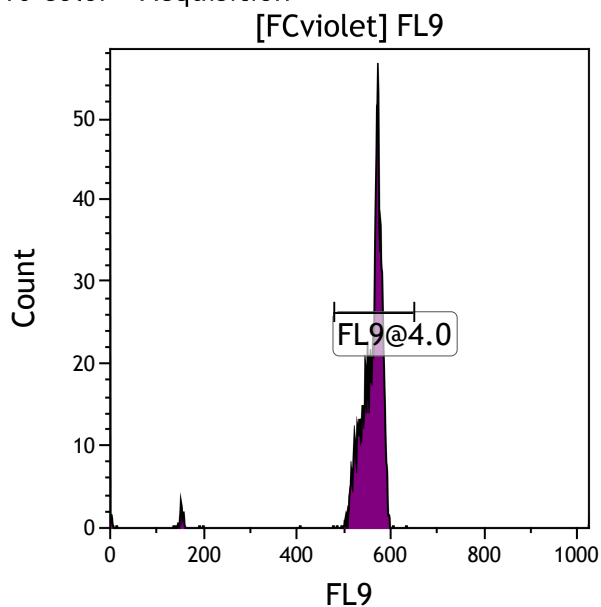

Gate	Number	X-AMean	HP	X-CV
All	2,101	486.91		1.03
FL2@2.0	2,091	487.53		1.03

Gate	Number	X-AMean	HP	X-CV
All	2,101	517.47		1.14
FL3@2.0	2,093	517.85		1.14

[FCblue@2.0] FL4

FL4

Gate	Number	X-AMean	HP	X-CV
All	2,101	517.86	0.98	
FL4@2.0	2,074	517.36	0.98	

[FCblue@2.0] FL5

FL5

Gate	Number	X-AMean	HP	X-CV
All	2,101	531.26	1.11	
FL5@2.5	2,099	531.28	1.11	

[FCred] FL6

FL6

Gate	Number	X-AMean	HP	X-CV
All	1,600	533.68	1.11	
FL6@3.0	1,526	535.37	1.11	

[FCred] FL7

FL7

Gate	Number	X-AMean	HP	X-CV
All	1,600	517.23	1.32	
FL7@3.0	1,544	519.08	1.32	

Gate	Number	X-AMean	HP	X-CV
All	1,600	516.89		1.23
FL8@3.0	1,571	519.32		1.23

Gate	Number	X-AMean	HP	X-CV
All	1,737	530.79		N/A
FL9@4.0	1,633	560.74		0.67