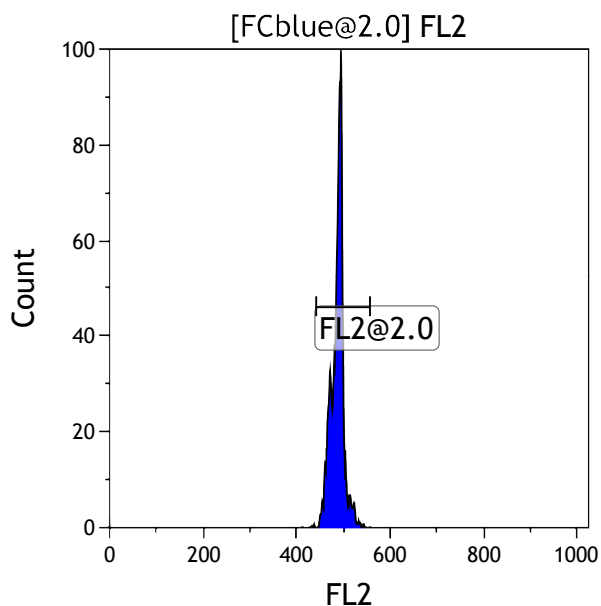

Gate	Number	X-AMean	HP	X-CV
All	5,848	471.31		1.80
FCblue@2.0	2,101	927.34		1.15
FCred	1,600	318.61		1.07
FCviolet	1,737	116.53		1.80

Gate	Number	X-AMean	HP	X-CV
All	2,101	493.84		1.11
FL1@2.0	2,099	494.31		1.11

Gate	Number	X-AMean	HP	X-CV
All	2,101	486.91		1.03
FL2@2.0	2,091	487.53		1.03

Gate	Number	X-AMean	HP	X-CV
All	2,101	517.47		1.14
FL3@2.0	2,093	517.85		1.14

[FCblue@2.0] FL4

FL4

Gate	Number	X-AMean	HP	X-CV
All	2,101	517.86	0.98	
FL4@2.0	2,074	517.36	0.98	