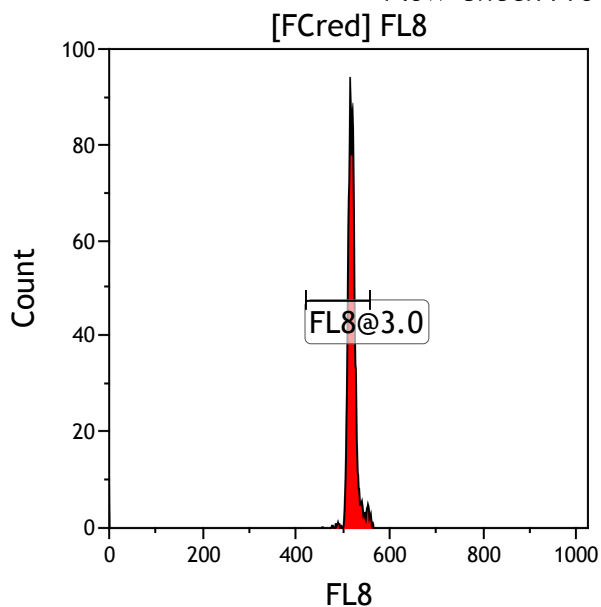

[FCblue@2.0] FL5

FL5

Gate	Number	X-AMean	HP	X-CV
All	2,101	531.26	1.11	
FL5@2.5	2,099	531.28	1.11	

[FCred] FL6

FL6

Gate	Number	X-AMean	HP	X-CV
All	1,600	533.68	1.11	
FL6@3.0	1,526	535.37	1.11	

[FCred] FL7

FL7

Gate	Number	X-AMean	HP	X-CV
All	1,600	517.23	1.32	
FL7@3.0	1,544	519.08	1.32	

Gate	Number	X-AMean	HP	X-CV
All	1,600	516.89		1.23
FL8@3.0	1,571	519.32		1.23

Gate	Number	X-AMean	HP	X-CV
All	1,737	530.79		N/A
FL9@4.0	1,633	560.74		0.67