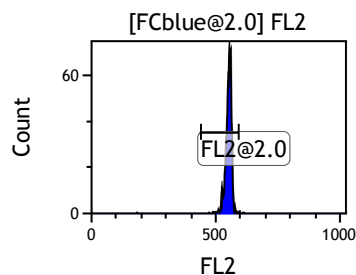

Gate	X-AMean	HP	X-CV
All	450.29	2.53	
FCblue@2.0	707.90	0.54	
FCred	231.96	1.10	
FCviolet	84.01	2.53	

Gate	X-AMean	HP	X-CV
All	535.91	1.18	
FL1@2.0	534.02	1.10	

Gate	X-AMean	HP	X-CV
All	551.09	1.46	
FL2@2.0	551.56	1.46	

Gate	X-AMean	HP	X-CV
All	550.15	0.69	
FL3@2.0	550.55	0.69	

Gate	X-AMean	HP	X-CV
All	540.62	0.78	
FL4@2.0	539.31	0.78	

Gate	X-AMean	HP	X-CV
All	531.73	1.12	
FL5@2.5	531.56	1.12	

Gate	X-AMean	HP	X-CV
All	505.61	0.92	
FL6@3.0	506.96	0.92	