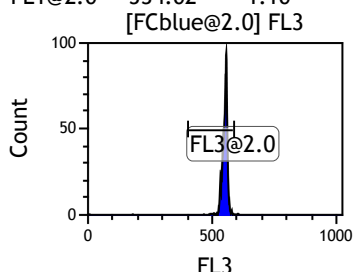

Gate	X-AMean	HP	X-CV
All	450.29	2.53	
FCblue@2.0	707.90	0.54	
FCred	231.96	1.10	
FCviolet	84.01	2.53	

Gate	X-AMean	HP	X-CV
All	535.91	1.18	
FL1@2.0	534.02	1.10	

Gate	X-AMean	HP	X-CV
All	551.09	1.46	
FL2@2.0	551.56	1.46	

Gate	X-AMean	HP	X-CV
All	550.15	0.69	
FL3@2.0	550.55	0.69	

Gate	X-AMean	HP	X-CV
All	540.62	0.78	
FL4@2.0	539.31	0.78	

Gate	X-AMean	HP	X-CV
All	531.73	1.12	
FL5@2.5	531.56	1.12	

Gate	X-AMean	HP	X-CV
All	505.61	0.92	
FL6@3.0	506.96	0.92	