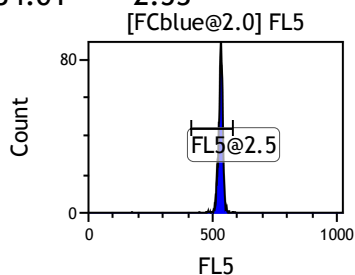

Gate	X-AMean	HP	X-CV
All	450.29	2.53	
FCblue@2.0	707.90	0.54	
FCred	231.96	1.10	
FCviolet	84.01	2.53	

Gate	X-AMean	HP	X-CV
All	535.91	1.18	
FL1@2.0	534.02	1.10	

Gate	X-AMean	HP	X-CV
All	551.09	1.46	
FL2@2.0	551.56	1.46	

Gate	X-AMean	HP	X-CV
All	550.15	0.69	
FL3@2.0	550.55	0.69	

Gate	X-AMean	HP	X-CV
All	540.62	0.78	
FL4@2.0	539.31	0.78	

Gate	X-AMean	HP	X-CV
All	531.73	1.12	
FL5@2.5	531.56	1.12	

Gate	X-AMean	HP	X-CV
All	505.61	0.92	
FL6@3.0	506.96	0.92	