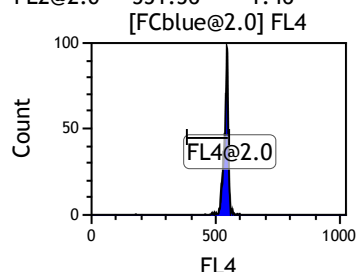

Gate	X-AMean	HP	X-CV
All	450.29	2.53	
FCblue@2.0	707.90	0.54	
FCred	231.96	1.10	
FCviolet	84.01	2.53	

Gate	X-AMean	HP	X-CV
All	535.91	1.18	
FL1@2.0	534.02	1.10	

Gate	X-AMean	HP	X-CV
All	551.09	1.46	
FL2@2.0	551.56	1.46	

Gate	X-AMean	HP	X-CV
All	550.15	0.69	
FL3@2.0	550.55	0.69	

Gate	X-AMean	HP	X-CV
All	540.62	0.78	
FL4@2.0	539.31	0.78	

Gate	X-AMean	HP	X-CV
All	531.73	1.12	
FL5@2.5	531.56	1.12	

Gate	X-AMean	HP	X-CV
All	505.61	0.92	
FL6@3.0	506.96	0.92	