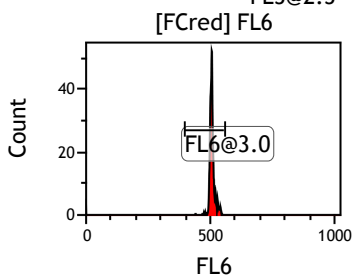

Gate	X-AMean	HP	X-CV
All	450.29	2.53	
FCblue@2.0	707.90	0.54	
FCred	231.96	1.10	
FCviolet	84.01	2.53	

Gate	X-AMean	HP	X-CV
All	535.91	1.18	
FL1@2.0	534.02	1.10	

Gate	X-AMean	HP	X-CV
All	551.09	1.46	
FL2@2.0	551.56	1.46	

Gate	X-AMean	HP	X-CV
All	550.15	0.69	
FL3@2.0	550.55	0.69	

Gate	X-AMean	HP	X-CV
All	540.62	0.78	
FL4@2.0	539.31	0.78	

Gate	X-AMean	HP	X-CV
All	531.73	1.12	
FL5@2.5	531.56	1.12	

Gate	X-AMean	HP	X-CV
All	505.61	0.92	
FL6@3.0	506.96	0.92	