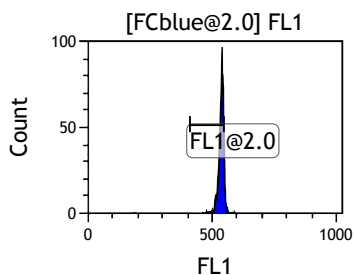

Gate	X-AMean	HP	X-CV
All	450.29	2.53	
FCblue@2.0	707.90	0.54	
FCred	231.96	1.10	
FCviolet	84.01	2.53	

Gate	X-AMean	HP	X-CV
All	535.91	1.18	
FL1@2.0	534.02	1.10	

Gate	X-AMean	HP	X-CV
All	551.09	1.46	
FL2@2.0	551.56	1.46	

Gate	X-AMean	HP	X-CV
All	550.15	0.69	
FL3@2.0	550.55	0.69	

Gate	X-AMean	HP	X-CV
All	540.62	0.78	
FL4@2.0	539.31	0.78	

Gate	X-AMean	HP	X-CV
All	531.73	1.12	
FL5@2.5	531.56	1.12	

Gate	X-AMean	HP	X-CV
All	505.61	0.92	
FL6@3.0	506.96	0.92	