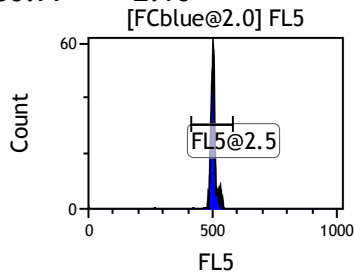

Gate	X-AMean	HP	X-CV
All	402.25	0.75	
FCblue@2.0	690.93	0.62	
FCred	226.51	0.75	
FCviolet	80.77	2.10	

Gate	X-AMean	HP	X-CV
All	480.25	0.79	
FL1@2.0	481.33	0.79	

Gate	X-AMean	HP	X-CV
All	475.18	1.07	
FL2@2.0	476.31	1.07	

Gate	X-AMean	HP	X-CV
All	498.53	1.02	
FL3@2.0	499.66	1.02	

Gate	X-AMean	HP	X-CV
All	496.55	0.68	
FL4@2.0	497.67	0.68	

Gate	X-AMean	HP	X-CV
All	501.58	1.27	
FL5@2.5	502.71	1.27	

Gate	X-AMean	HP	X-CV
All	487.73	0.95	
FL6@3.0	491.99	0.95	