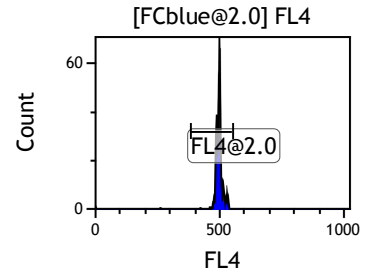

Gate	X-AMean	HP	X-CV
All	402.25	0.75	
FCblue@2.0	690.93	0.62	
FCred	226.51	0.75	
FCviolet	80.77	2.10	

Gate	X-AMean	HP	X-CV
All	480.25	0.79	
FL1@2.0	481.33	0.79	

Gate	X-AMean	HP	X-CV
All	475.18	1.07	
FL2@2.0	476.31	1.07	

Gate	X-AMean	HP	X-CV
All	498.53	1.02	
FL3@2.0	499.66	1.02	

Gate	X-AMean	HP	X-CV
All	496.55	0.68	
FL4@2.0	497.67	0.68	

Gate	X-AMean	HP	X-CV
All	501.58	1.27	
FL5@2.5	502.71	1.27	

Gate	X-AMean	HP	X-CV
All	487.73	0.95	
FL6@3.0	491.99	0.95	