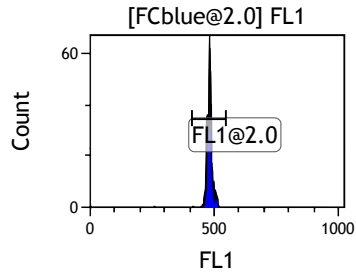

Gate	X-AMean	HP	X-CV
All	402.25	0.75	
FCblue@2.0	690.93	0.62	
FCred	226.51	0.75	
FCviolet	80.77	2.10	

Gate	X-AMean	HP	X-CV
All	480.25	0.79	
FL1@2.0	481.33	0.79	

Gate	X-AMean	HP	X-CV
All	475.18	1.07	
FL2@2.0	476.31	1.07	

Gate	X-AMean	HP	X-CV
All	498.53	1.02	
FL3@2.0	499.66	1.02	

Gate	X-AMean	HP	X-CV
All	496.55	0.68	
FL4@2.0	497.67	0.68	

Gate	X-AMean	HP	X-CV
All	501.58	1.27	
FL5@2.5	502.71	1.27	

Gate	X-AMean	HP	X-CV
All	487.73	0.95	
FL6@3.0	491.99	0.95	