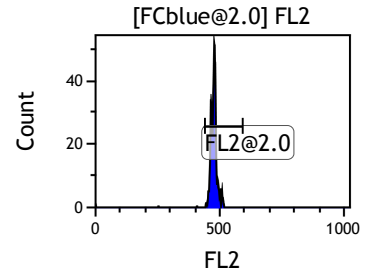

Gate	X-AMean	HP	X-CV
All	402.25	0.75	
FCblue@2.0	690.93	0.62	
FCred	226.51	0.75	
FCviolet	80.77	2.10	

Gate	X-AMean	HP	X-CV
All	480.25	0.79	
FL1@2.0	481.33	0.79	

Gate	X-AMean	HP	X-CV
All	475.18	1.07	
FL2@2.0	476.31	1.07	

Gate	X-AMean	HP	X-CV
All	498.53	1.02	
FL3@2.0	499.66	1.02	

Gate	X-AMean	HP	X-CV
All	496.55	0.68	
FL4@2.0	497.67	0.68	

Gate	X-AMean	HP	X-CV
All	501.58	1.27	
FL5@2.5	502.71	1.27	

Gate	X-AMean	HP	X-CV
All	487.73	0.95	
FL6@3.0	491.99	0.95	