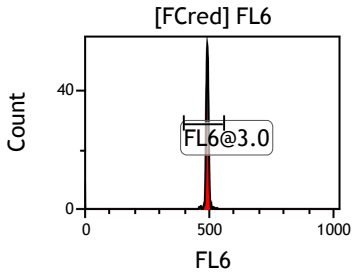

Gate	X-AMean	HP	X-CV
All	402.25	0.75	
FCblue@2.0	690.93	0.62	
FCred	226.51	0.75	
FCviolet	80.77	2.10	

Gate	X-AMean	HP	X-CV
All	480.25	0.79	
FL1@2.0	481.33	0.79	

Gate	X-AMean	HP	X-CV
All	475.18	1.07	
FL2@2.0	476.31	1.07	

Gate	X-AMean	HP	X-CV
All	498.53	1.02	
FL3@2.0	499.66	1.02	

Gate	X-AMean	HP	X-CV
All	496.55	0.68	
FL4@2.0	497.67	0.68	

Gate	X-AMean	HP	X-CV
All	501.58	1.27	
FL5@2.5	502.71	1.27	

Gate	X-AMean	HP	X-CV
All	487.73	0.95	
FL6@3.0	491.99	0.95	