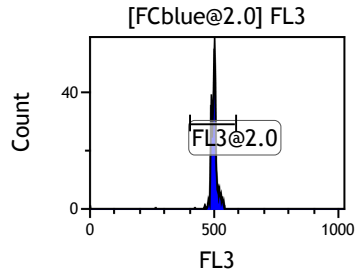

Gate	X-AMean	HP	X-CV
All	402.25	0.75	
FCblue@2.0	690.93	0.62	
FCred	226.51	0.75	
FCviolet	80.77	2.10	

Gate	X-AMean	HP	X-CV
All	480.25	0.79	
FL1@2.0	481.33	0.79	

Gate	X-AMean	HP	X-CV
All	475.18	1.07	
FL2@2.0	476.31	1.07	

Gate	X-AMean	HP	X-CV
All	498.53	1.02	
FL3@2.0	499.66	1.02	

Gate	X-AMean	HP	X-CV
All	496.55	0.68	
FL4@2.0	497.67	0.68	

Gate	X-AMean	HP	X-CV
All	501.58	1.27	
FL5@2.5	502.71	1.27	

Gate	X-AMean	HP	X-CV
All	487.73	0.95	
FL6@3.0	491.99	0.95	