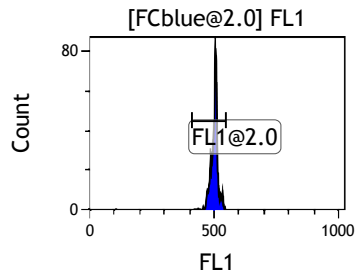

Gate	X-AMean	HP	X-CV
All	424.92	0.48	
FCblue@2.0	706.56	0.48	
FCred	230.60	1.10	
FCviolet	82.69	2.59	

Gate	X-AMean	HP	X-CV
All	501.28	0.93	
FL1@2.0	501.79	0.93	

Gate	X-AMean	HP	X-CV
All	506.20	0.91	
FL2@2.0	506.94	0.91	

Gate	X-AMean	HP	X-CV
All	516.94	1.06	
FL3@2.0	517.47	1.06	

Gate	X-AMean	HP	X-CV
All	512.62	1.07	
FL4@2.0	512.17	1.07	

Gate	X-AMean	HP	X-CV
All	518.32	0.90	
FL5@2.5	518.27	0.90	

Gate	X-AMean	HP	X-CV
All	507.66	0.91	
FL6@3.0	508.63	0.91	