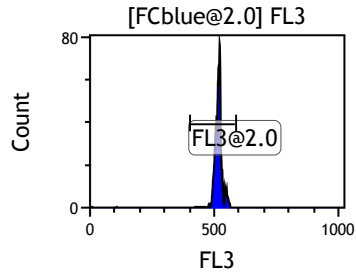

Gate	X-AMean	HP	X-CV
All	424.92	0.48	
FCblue@2.0	706.56	0.48	
FCred	230.60	1.10	
FCviolet	82.69	2.59	

Gate	X-AMean	HP	X-CV
All	501.28	0.93	
FL1@2.0	501.79	0.93	

Gate	X-AMean	HP	X-CV
All	506.20	0.91	
FL2@2.0	506.94	0.91	

Gate	X-AMean	HP	X-CV
All	516.94	1.06	
FL3@2.0	517.47	1.06	

Gate	X-AMean	HP	X-CV
All	512.62	1.07	
FL4@2.0	512.17	1.07	

Gate	X-AMean	HP	X-CV
All	518.32	0.90	
FL5@2.5	518.27	0.90	

Gate	X-AMean	HP	X-CV
All	507.66	0.91	
FL6@3.0	508.63	0.91	