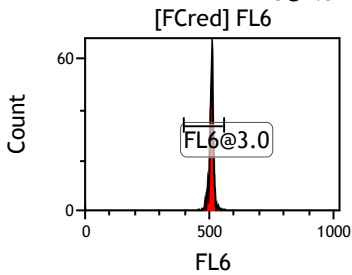

Gate	X-AMean	HP	X-CV
All	424.92	0.48	
FCblue@2.0	706.56	0.48	
FCred	230.60	1.10	
FCviolet	82.69	2.59	

Gate	X-AMean	HP	X-CV
All	501.28	0.93	
FL1@2.0	501.79	0.93	

Gate	X-AMean	HP	X-CV
All	506.20	0.91	
FL2@2.0	506.94	0.91	

Gate	X-AMean	HP	X-CV
All	516.94	1.06	
FL3@2.0	517.47	1.06	

Gate	X-AMean	HP	X-CV
All	512.62	1.07	
FL4@2.0	512.17	1.07	

Gate	X-AMean	HP	X-CV
All	518.32	0.90	
FL5@2.5	518.27	0.90	

Gate	X-AMean	HP	X-CV
All	507.66	0.91	
FL6@3.0	508.63	0.91	