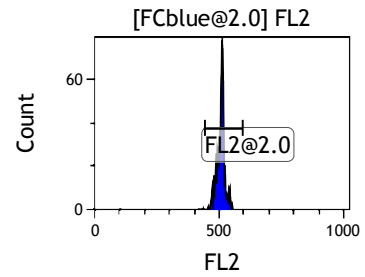

Gate	X-AMean	HP	X-CV
All	424.92	0.48	
FCblue@2.0	706.56	0.48	
FCred	230.60	1.10	
FCviolet	82.69	2.59	

Gate	X-AMean	HP	X-CV
All	501.28	0.93	
FL1@2.0	501.79	0.93	

Gate	X-AMean	HP	X-CV
All	506.20	0.91	
FL2@2.0	506.94	0.91	

Gate	X-AMean	HP	X-CV
All	516.94	1.06	
FL3@2.0	517.47	1.06	

Gate	X-AMean	HP	X-CV
All	512.62	1.07	
FL4@2.0	512.17	1.07	

Gate	X-AMean	HP	X-CV
All	518.32	0.90	
FL5@2.5	518.27	0.90	

Gate	X-AMean	HP	X-CV
All	507.66	0.91	
FL6@3.0	508.63	0.91	