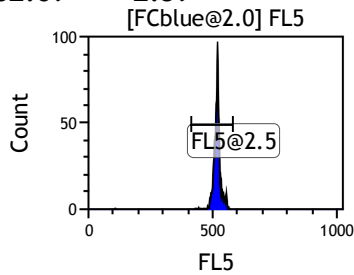

Gate	X-AMean	HP	X-CV
All	424.92	0.48	
FCblue@2.0	706.56	0.48	
FCred	230.60	1.10	
FCviolet	82.69	2.59	

Gate	X-AMean	HP	X-CV
All	501.28	0.93	
FL1@2.0	501.79	0.93	

Gate	X-AMean	HP	X-CV
All	506.20	0.91	
FL2@2.0	506.94	0.91	

Gate	X-AMean	HP	X-CV
All	516.94	1.06	
FL3@2.0	517.47	1.06	

Gate	X-AMean	HP	X-CV
All	512.62	1.07	
FL4@2.0	512.17	1.07	

Gate	X-AMean	HP	X-CV
All	518.32	0.90	
FL5@2.5	518.27	0.90	

Gate	X-AMean	HP	X-CV
All	507.66	0.91	
FL6@3.0	508.63	0.91	