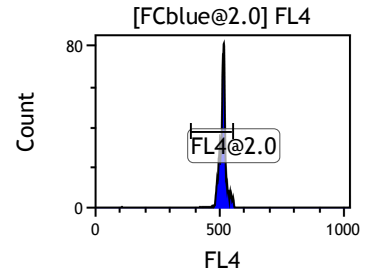

Gate	X-AMean	HP	X-CV
All	424.92	0.48	
FCblue@2.0	706.56	0.48	
FCred	230.60	1.10	
FCviolet	82.69	2.59	

Gate	X-AMean	HP	X-CV
All	501.28	0.93	
FL1@2.0	501.79	0.93	

Gate	X-AMean	HP	X-CV
All	506.20	0.91	
FL2@2.0	506.94	0.91	

Gate	X-AMean	HP	X-CV
All	516.94	1.06	
FL3@2.0	517.47	1.06	

Gate	X-AMean	HP	X-CV
All	512.62	1.07	
FL4@2.0	512.17	1.07	

Gate	X-AMean	HP	X-CV
All	518.32	0.90	
FL5@2.5	518.27	0.90	

Gate	X-AMean	HP	X-CV
All	507.66	0.91	
FL6@3.0	508.63	0.91	