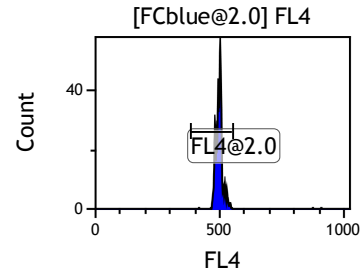

Gate	X-AMean	HP	X-CV
All	448.46	0.55	
FCblue@2.0	711.29	0.54	
FCred	233.03	0.55	
FCviolet	83.33	2.02	

Gate	X-AMean	HP	X-CV
All	491.63	1.02	
FL1@2.0	491.00	1.02	

Gate	X-AMean	HP	X-CV
All	498.40	1.26	
FL2@2.0	497.85	1.26	

Gate	X-AMean	HP	X-CV
All	501.93	1.59	
FL3@2.0	501.30	1.59	

Gate	X-AMean	HP	X-CV
All	498.01	1.36	
FL4@2.0	497.39	1.36	

Gate	X-AMean	HP	X-CV
All	502.15	1.01	
FL5@2.5	501.52	1.01	

Gate	X-AMean	HP	X-CV
All	504.69	0.67	
FL6@3.0	507.85	0.67	