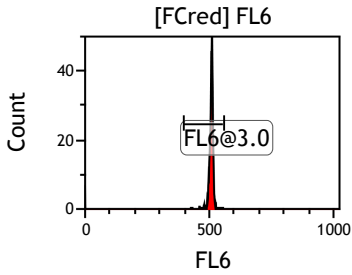

Gate	X-AMean	HP	X-CV
All	448.46	0.55	
FCblue@2.0	711.29	0.54	
FCred	233.03	0.55	
FCviolet	83.33	2.02	

Gate	X-AMean	HP	X-CV
All	491.63	1.02	
FL1@2.0	491.00	1.02	

Gate	X-AMean	HP	X-CV
All	498.40	1.26	
FL2@2.0	497.85	1.26	

Gate	X-AMean	HP	X-CV
All	501.93	1.59	
FL3@2.0	501.30	1.59	

Gate	X-AMean	HP	X-CV
All	498.01	1.36	
FL4@2.0	497.39	1.36	

Gate	X-AMean	HP	X-CV
All	502.15	1.01	
FL5@2.5	501.52	1.01	

Gate	X-AMean	HP	X-CV
All	504.69	0.67	
FL6@3.0	507.85	0.67	