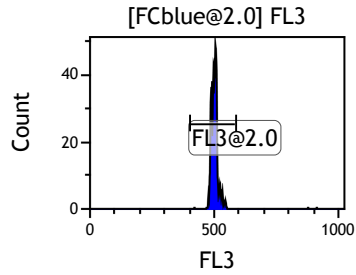

Gate	X-AMean	HP	X-CV
All	448.46	0.55	
FCblue@2.0	711.29	0.54	
FCred	233.03	0.55	
FCviolet	83.33	2.02	

Gate	X-AMean	HP	X-CV
All	491.63	1.02	
FL1@2.0	491.00	1.02	

Gate	X-AMean	HP	X-CV
All	498.40	1.26	
FL2@2.0	497.85	1.26	

Gate	X-AMean	HP	X-CV
All	501.93	1.59	
FL3@2.0	501.30	1.59	

Gate	X-AMean	HP	X-CV
All	498.01	1.36	
FL4@2.0	497.39	1.36	

Gate	X-AMean	HP	X-CV
All	502.15	1.01	
FL5@2.5	501.52	1.01	

Gate	X-AMean	HP	X-CV
All	504.69	0.67	
FL6@3.0	507.85	0.67	