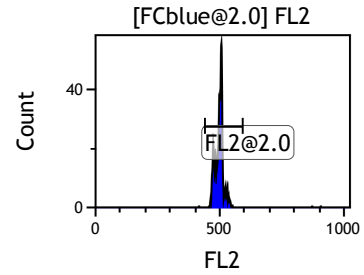

Gate	X-AMean	HP	X-CV
All	448.46	0.55	
FCblue@2.0	711.29	0.54	
FCred	233.03	0.55	
FCviolet	83.33	2.02	

Gate	X-AMean	HP	X-CV
All	491.63	1.02	
FL1@2.0	491.00	1.02	

Gate	X-AMean	HP	X-CV
All	498.40	1.26	
FL2@2.0	497.85	1.26	

Gate	X-AMean	HP	X-CV
All	501.93	1.59	
FL3@2.0	501.30	1.59	

Gate	X-AMean	HP	X-CV
All	498.01	1.36	
FL4@2.0	497.39	1.36	

Gate	X-AMean	HP	X-CV
All	502.15	1.01	
FL5@2.5	501.52	1.01	

Gate	X-AMean	HP	X-CV
All	504.69	0.67	
FL6@3.0	507.85	0.67	