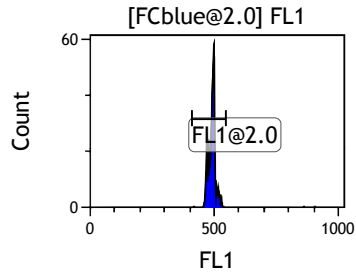

Gate	X-AMean	HP	X-CV
All	448.46	0.55	
FCblue@2.0	711.29	0.54	
FCred	233.03	0.55	
FCviolet	83.33	2.02	

Gate	X-AMean	HP	X-CV
All	491.63	1.02	
FL1@2.0	491.00	1.02	

Gate	X-AMean	HP	X-CV
All	498.40	1.26	
FL2@2.0	497.85	1.26	

Gate	X-AMean	HP	X-CV
All	501.93	1.59	
FL3@2.0	501.30	1.59	

Gate	X-AMean	HP	X-CV
All	498.01	1.36	
FL4@2.0	497.39	1.36	

Gate	X-AMean	HP	X-CV
All	502.15	1.01	
FL5@2.5	501.52	1.01	

Gate	X-AMean	HP	X-CV
All	504.69	0.67	
FL6@3.0	507.85	0.67	