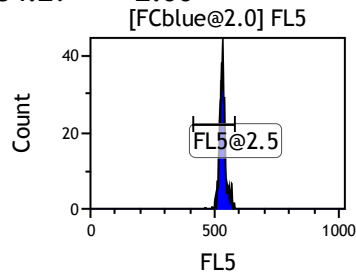

Gate	X-A-Mean	HP	X-CV
All	456.52	2.00	
FCblue@2.0	717.89	0.71	
FCred	234.05	1.27	
FCviolet	84.29	2.00	

Gate	X-A-Mean	HP	X-CV
All	523.68	0.73	
FL1@2.0	523.68	0.73	

Gate	X-A-Mean	HP	X-CV
All	531.28	0.71	
FL2@2.0	531.28	0.71	

Gate	X-A-Mean	HP	X-CV
All	531.08	1.52	
FL3@2.0	531.08	1.52	

Gate	X-A-Mean	HP	X-CV
All	525.70	1.21	
FL4@2.0	525.70	1.21	

Gate	X-A-Mean	HP	X-CV
All	532.32	1.36	
FL5@2.5	532.32	1.36	

Gate	X-A-Mean	HP	X-CV
All	507.70	0.74	
FL6@3.0	510.64	0.74	

Gate	X-A-Mean	HP	X-CV
All	518.41	1.06	
FL7@3.0	521.41	1.06	

Gate	X-A-Mean	HP	X-CV
All	528.07	0.87	
FL8@3.0	531.13	0.87	

Gate	X-A-Mean	HP	X-CV
All	480.24	0.36	
FL9@4.0	487.66	0.36	

Gate	X-A-Mean	HP	X-CV
All	483.08	0.86	
FL10@4.0	490.54	0.86	