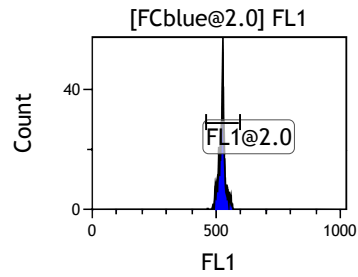

Gate	X-A-Mean	HP	X-CV
All	456.52	2.00	
FCblue@2.0	717.89	0.71	
FCred	234.05	1.27	
FCviolet	84.29	2.00	

Gate	X-A-Mean	HP	X-CV
All	523.68	0.73	
FL1@2.0	523.68	0.73	

Gate	X-A-Mean	HP	X-CV
All	531.28	0.71	
FL2@2.0	531.28	0.71	

Gate	X-A-Mean	HP	X-CV
All	531.08	1.52	
FL3@2.0	531.08	1.52	

Gate	X-A-Mean	HP	X-CV
All	525.70	1.21	
FL4@2.0	525.70	1.21	

Gate	X-A-Mean	HP	X-CV
All	532.32	1.36	
FL5@2.5	532.32	1.36	

Gate	X-A-Mean	HP	X-CV
All	507.70	0.74	
FL6@3.0	510.64	0.74	

Gate	X-A-Mean	HP	X-CV
All	518.41	1.06	
FL7@3.0	521.41	1.06	

Gate	X-A-Mean	HP	X-CV
All	528.07	0.87	
FL8@3.0	531.13	0.87	

Gate	X-A-Mean	HP	X-CV
All	480.24	0.36	
FL9@4.0	487.66	0.36	

Gate	X-A-Mean	HP	X-CV
All	483.08	0.86	
FL10@4.0	490.54	0.86	