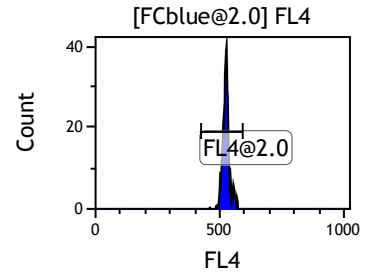

Gate	X-A-Mean	HP	X-CV
All	456.52	2.00	
FCblue@2.0	717.89	0.71	
FCred	234.05	1.27	
FCviolet	84.29	2.00	

Gate	X-A-Mean	HP	X-CV
All	523.68	0.73	
FL1@2.0	523.68	0.73	

Gate	X-A-Mean	HP	X-CV
All	531.28	0.71	
FL2@2.0	531.28	0.71	

Gate	X-A-Mean	HP	X-CV
All	531.08	1.52	
FL3@2.0	531.08	1.52	

Gate	X-A-Mean	HP	X-CV
All	525.70	1.21	
FL4@2.0	525.70	1.21	

Gate	X-A-Mean	HP	X-CV
All	532.32	1.36	
FL5@2.5	532.32	1.36	

Gate	X-A-Mean	HP	X-CV
All	507.70	0.74	
FL6@3.0	510.64	0.74	