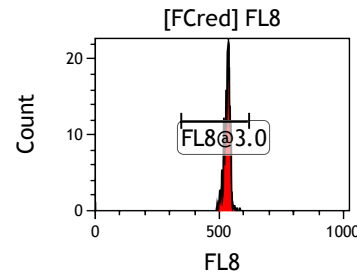

Gate	X-A-Mean	HP	X-CV
All	456.52	2.00	
FCblue@2.0	717.89	0.71	
FCred	234.05	1.27	
FCviolet	84.29	2.00	

Gate	X-A-Mean	HP	X-CV
All	523.68	0.73	
FL1@2.0	523.68	0.73	

Gate	X-A-Mean	HP	X-CV
All	531.28	0.71	
FL2@2.0	531.28	0.71	

Gate	X-A-Mean	HP	X-CV
All	531.08	1.52	
FL3@2.0	531.08	1.52	

Gate	X-A-Mean	HP	X-CV
All	525.70	1.21	
FL4@2.0	525.70	1.21	

Gate	X-A-Mean	HP	X-CV
All	532.32	1.36	
FL5@2.5	532.32	1.36	

Gate	X-A-Mean	HP	X-CV
All	507.70	0.74	
FL6@3.0	510.64	0.74	

Gate	X-A-Mean	HP	X-CV
All	518.41	1.06	
FL7@3.0	521.41	1.06	

Gate	X-A-Mean	HP	X-CV
All	528.07	0.87	
FL8@3.0	531.13	0.87	

Gate	X-A-Mean	HP	X-CV
All	480.24	0.36	
FL9@4.0	487.66	0.36	

Gate	X-A-Mean	HP	X-CV
All	483.08	0.86	
FL10@4.0	490.54	0.86	