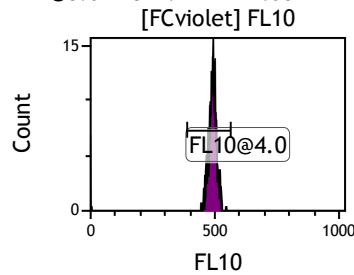

Gate	X-A-Mean	HP	X-CV
All	456.52	2.00	
FCblue@2.0	717.89	0.71	
FCred	234.05	1.27	
FCviolet	84.29	2.00	

Gate	X-A-Mean	HP	X-CV
All	523.68	0.73	
FL1@2.0	523.68	0.73	

Gate	X-A-Mean	HP	X-CV
All	531.28	0.71	
FL2@2.0	531.28	0.71	

Gate	X-A-Mean	HP	X-CV
All	531.08	1.52	
FL3@2.0	531.08	1.52	

Gate	X-A-Mean	HP	X-CV
All	525.70	1.21	
FL4@2.0	525.70	1.21	

Gate	X-A-Mean	HP	X-CV
All	532.32	1.36	
FL5@2.5	532.32	1.36	

Gate	X-A-Mean	HP	X-CV
All	507.70	0.74	
FL6@3.0	510.64	0.74	

Gate	X-A-Mean	HP	X-CV
All	518.41	1.06	
FL7@3.0	521.41	1.06	

Gate	X-A-Mean	HP	X-CV
All	528.07	0.87	
FL8@3.0	531.13	0.87	

Gate	X-A-Mean	HP	X-CV
All	480.24	0.36	
FL9@4.0	487.66	0.36	

Gate	X-A-Mean	HP	X-CV
All	483.08	0.86	
FL10@4.0	490.54	0.86	