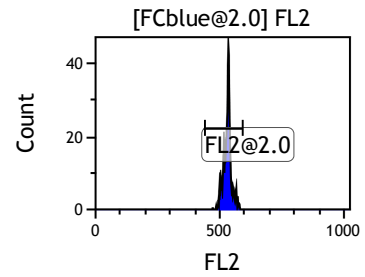

Gate	X-A-Mean	HP	X-CV
All	456.52	2.00	
FCblue@2.0	717.89	0.71	
FCred	234.05	1.27	
FCviolet	84.29	2.00	

Gate	X-A-Mean	HP	X-CV
All	523.68	0.73	
FL1@2.0	523.68	0.73	

Gate	X-A-Mean	HP	X-CV
All	531.28	0.71	
FL2@2.0	531.28	0.71	

Gate	X-A-Mean	HP	X-CV
All	531.08	1.52	
FL3@2.0	531.08	1.52	

Gate	X-A-Mean	HP	X-CV
All	525.70	1.21	
FL4@2.0	525.70	1.21	

Gate	X-A-Mean	HP	X-CV
All	532.32	1.36	
FL5@2.5	532.32	1.36	

Gate	X-A-Mean	HP	X-CV
All	507.70	0.74	
FL6@3.0	510.64	0.74	