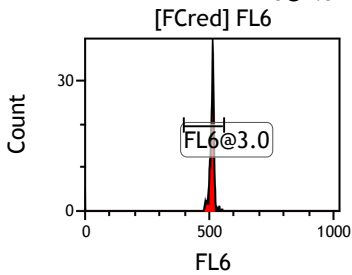

Gate	X-A-Mean	HP	X-CV
All	456.52	2.00	
FCblue@2.0	717.89	0.71	
FCred	234.05	1.27	
FCviolet	84.29	2.00	

Gate	X-A-Mean	HP	X-CV
All	523.68	0.73	
FL1@2.0	523.68	0.73	

Gate	X-A-Mean	HP	X-CV
All	531.28	0.71	
FL2@2.0	531.28	0.71	

Gate	X-A-Mean	HP	X-CV
All	531.08	1.52	
FL3@2.0	531.08	1.52	

Gate	X-A-Mean	HP	X-CV
All	525.70	1.21	
FL4@2.0	525.70	1.21	

Gate	X-A-Mean	HP	X-CV
All	532.32	1.36	
FL5@2.5	532.32	1.36	

Gate	X-A-Mean	HP	X-CV
All	507.70	0.74	
FL6@3.0	510.64	0.74	