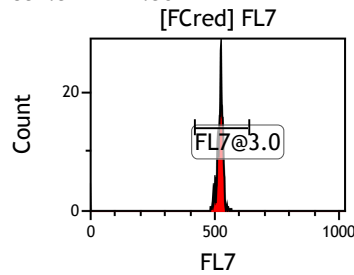

Gate	X-A-Mean	HP	X-CV
All	456.52	2.00	
FCblue@2.0	717.89	0.71	
FCred	234.05	1.27	
FCviolet	84.29	2.00	

Gate	X-A-Mean	HP	X-CV
All	523.68	0.73	
FL1@2.0	523.68	0.73	

Gate	X-A-Mean	HP	X-CV
All	531.28	0.71	
FL2@2.0	531.28	0.71	

Gate	X-A-Mean	HP	X-CV
All	531.08	1.52	
FL3@2.0	531.08	1.52	

Gate	X-A-Mean	HP	X-CV
All	525.70	1.21	
FL4@2.0	525.70	1.21	

Gate	X-A-Mean	HP	X-CV
All	532.32	1.36	
FL5@2.5	532.32	1.36	

Gate	X-A-Mean	HP	X-CV
All	507.70	0.74	
FL6@3.0	510.64	0.74	

Gate	X-A-Mean	HP	X-CV
All	518.41	1.06	
FL7@3.0	521.41	1.06	

Gate	X-A-Mean	HP	X-CV
All	528.07	0.87	
FL8@3.0	531.13	0.87	

Gate	X-A-Mean	HP	X-CV
All	480.24	0.36	
FL9@4.0	487.66	0.36	

Gate	X-A-Mean	HP	X-CV
All	483.08	0.86	
FL10@4.0	490.54	0.86	