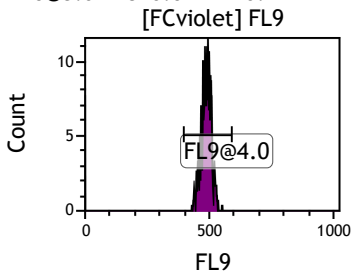

Gate	X-A-Mean	HP	X-CV
All	456.52	2.00	
FCblue@2.0	717.89	0.71	
FCred	234.05	1.27	
FCviolet	84.29	2.00	

Gate	X-A-Mean	HP	X-CV
All	523.68	0.73	
FL1@2.0	523.68	0.73	

Gate	X-A-Mean	HP	X-CV
All	531.28	0.71	
FL2@2.0	531.28	0.71	

Gate	X-A-Mean	HP	X-CV
All	531.08	1.52	
FL3@2.0	531.08	1.52	

Gate	X-A-Mean	HP	X-CV
All	525.70	1.21	
FL4@2.0	525.70	1.21	

Gate	X-A-Mean	HP	X-CV
All	532.32	1.36	
FL5@2.5	532.32	1.36	

Gate	X-A-Mean	HP	X-CV
All	507.70	0.74	
FL6@3.0	510.64	0.74	

Gate	X-A-Mean	HP	X-CV
All	518.41	1.06	
FL7@3.0	521.41	1.06	

Gate	X-A-Mean	HP	X-CV
All	528.07	0.87	
FL8@3.0	531.13	0.87	

Gate	X-A-Mean	HP	X-CV
All	480.24	0.36	
FL9@4.0	487.66	0.36	

Gate	X-A-Mean	HP	X-CV
All	483.08	0.86	
FL10@4.0	490.54	0.86	