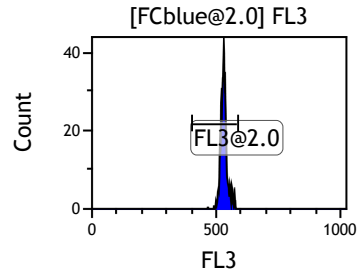

Gate	X-A-Mean	HP	X-CV
All	456.52	2.00	
FCblue@2.0	717.89	0.71	
FCred	234.05	1.27	
FCviolet	84.29	2.00	

Gate	X-A-Mean	HP	X-CV
All	523.68	0.73	
FL1@2.0	523.68	0.73	

Gate	X-A-Mean	HP	X-CV
All	531.28	0.71	
FL2@2.0	531.28	0.71	

Gate	X-A-Mean	HP	X-CV
All	531.08	1.52	
FL3@2.0	531.08	1.52	

Gate	X-A-Mean	HP	X-CV
All	525.70	1.21	
FL4@2.0	525.70	1.21	

Gate	X-A-Mean	HP	X-CV
All	532.32	1.36	
FL5@2.5	532.32	1.36	

Gate	X-A-Mean	HP	X-CV
All	507.70	0.74	
FL6@3.0	510.64	0.74	