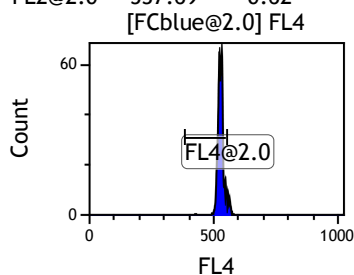

Gate	X-AMean	HP	X-CV
All	526.97	0.56	
FL1@2.0	527.41	0.56	

Gate	X-AMean	HP	X-CV
All	537.24	0.62	
FL2@2.0	537.69	0.62	

Gate	X-AMean	HP	X-CV
All	470.73	0.29	
FCblue@2.0	721.43	0.29	
FCred	236.58	0.36	
FCviolet	84.22	2.00	

Gate	X-AMean	HP	X-CV
All	535.66	1.36	
FL3@2.0	535.98	1.36	

Gate	X-AMean	HP	X-CV
All	529.14	1.67	
FL4@2.0	526.84	1.67	

Gate	X-AMean	HP	X-CV
All	531.26	1.12	
FL5@2.5	530.95	1.12	

Gate	X-AMean	HP	X-CV
All	507.59	0.83	
FL6@3.0	510.89	0.83	