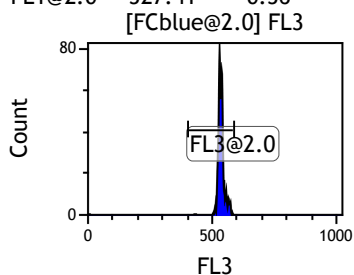

Gate	X-AMean	HP	X-CV
All	526.97	0.56	
FL1@2.0	527.41	0.56	

Gate	X-AMean	HP	X-CV
All	537.24	0.62	
FL2@2.0	537.69	0.62	

Gate	X-AMean	HP	X-CV
All	470.73	0.29	
FCblue@2.0	721.43	0.29	
FCred	236.58	0.36	
FCviolet	84.22	2.00	

Gate	X-AMean	HP	X-CV
All	535.66	1.36	
FL3@2.0	535.98	1.36	

Gate	X-AMean	HP	X-CV
All	529.14	1.67	
FL4@2.0	526.84	1.67	

Gate	X-AMean	HP	X-CV
All	531.26	1.12	
FL5@2.5	530.95	1.12	

Gate	X-AMean	HP	X-CV
All	507.59	0.83	
FL6@3.0	510.89	0.83	