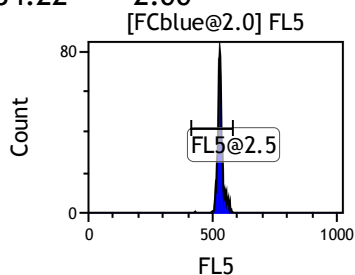

Gate	X-AMean	HP	X-CV
All	526.97	0.56	
FL1@2.0	527.41	0.56	

Gate	X-AMean	HP	X-CV
All	537.24	0.62	
FL2@2.0	537.69	0.62	

Gate	X-AMean	HP	X-CV
All	470.73	0.29	
FCblue@2.0	721.43	0.29	
FCred	236.58	0.36	
FCviolet	84.22	2.00	

Gate	X-AMean	HP	X-CV
All	535.66	1.36	
FL3@2.0	535.98	1.36	

Gate	X-AMean	HP	X-CV
All	529.14	1.67	
FL4@2.0	526.84	1.67	

Gate	X-AMean	HP	X-CV
All	531.26	1.12	
FL5@2.5	530.95	1.12	

Gate	X-AMean	HP	X-CV
All	507.59	0.83	
FL6@3.0	510.89	0.83	

Gate	X-AMean	HP	X-CV
All	527.41	1.28	
FL7@3.0	530.84	1.28	

Gate	X-AMean	HP	X-CV
All	541.27	1.08	
FL8@3.0	544.79	1.08	

Gate	X-AMean	HP	X-CV
All	466.30	1.41	
FL9@4.0	481.14	1.41	

Gate	X-AMean	HP	X-CV
All	440.56	1.11	
FL10@4.0	454.58	1.11	