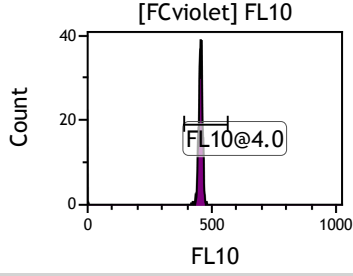

Gate	X-AMean	HP	X-CV
All	526.97	0.56	
FL1@2.0	527.41	0.56	

Gate	X-AMean	HP	X-CV
All	537.24	0.62	
FL2@2.0	537.69	0.62	

Gate	X-AMean	HP	X-CV
All	470.73	0.29	
FCblue@2.0	721.43	0.29	
FCred	236.58	0.36	
FCviolet	84.22	2.00	

Gate	X-AMean	HP	X-CV
All	535.66	1.36	
FL3@2.0	535.98	1.36	

Gate	X-AMean	HP	X-CV
All	529.14	1.67	
FL4@2.0	526.84	1.67	

Gate	X-AMean	HP	X-CV
All	531.26	1.12	
FL5@2.5	530.95	1.12	

Gate	X-AMean	HP	X-CV
All	507.59	0.83	
FL6@3.0	510.89	0.83	

Gate	X-AMean	HP	X-CV
All	527.41	1.28	
FL7@3.0	530.84	1.28	

Gate	X-AMean	HP	X-CV
All	541.27	1.08	
FL8@3.0	544.79	1.08	

Gate	X-AMean	HP	X-CV
All	466.30	1.41	
FL9@4.0	481.14	1.41	

Gate	X-AMean	HP	X-CV
All	440.56	1.11	
FL10@4.0	454.58	1.11	