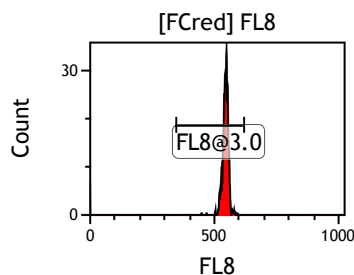

Gate	X-AMean	HP	X-CV
All	526.97	0.56	
FL1@2.0	527.41	0.56	

Gate	X-AMean	HP	X-CV
All	537.24	0.62	
FL2@2.0	537.69	0.62	

Gate	X-AMean	HP	X-CV
All	470.73	0.29	
FCblue@2.0	721.43	0.29	
FCred	236.58	0.36	
FCviolet	84.22	2.00	

Gate	X-AMean	HP	X-CV
All	535.66	1.36	
FL3@2.0	535.98	1.36	

Gate	X-AMean	HP	X-CV
All	529.14	1.67	
FL4@2.0	526.84	1.67	

Gate	X-AMean	HP	X-CV
All	531.26	1.12	
FL5@2.5	530.95	1.12	

Gate	X-AMean	HP	X-CV
All	507.59	0.83	
FL6@3.0	510.89	0.83	