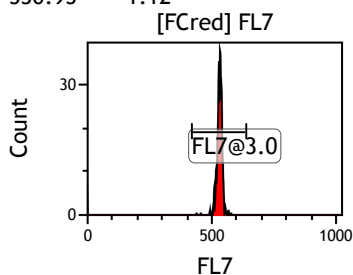

Gate	X-AMean	HP	X-CV
All	526.97	0.56	
FL1@2.0	527.41	0.56	

Gate	X-AMean	HP	X-CV
All	537.24	0.62	
FL2@2.0	537.69	0.62	

Gate	X-AMean	HP	X-CV
All	470.73	0.29	
FCblue@2.0	721.43	0.29	
FCred	236.58	0.36	
FCviolet	84.22	2.00	

Gate	X-AMean	HP	X-CV
All	535.66	1.36	
FL3@2.0	535.98	1.36	

Gate	X-AMean	HP	X-CV
All	529.14	1.67	
FL4@2.0	526.84	1.67	

Gate	X-AMean	HP	X-CV
All	531.26	1.12	
FL5@2.5	530.95	1.12	

Gate	X-AMean	HP	X-CV
All	507.59	0.83	
FL6@3.0	510.89	0.83	