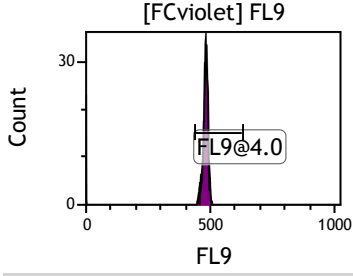

Gate	X-AMean	HP	X-CV
All	526.97	0.56	
FL1@2.0	527.41	0.56	

Gate	X-AMean	HP	X-CV
All	537.24	0.62	
FL2@2.0	537.69	0.62	

Gate	X-AMean	HP	X-CV
All	470.73	0.29	
FCblue@2.0	721.43	0.29	
FCred	236.58	0.36	
FCviolet	84.22	2.00	

Gate	X-AMean	HP	X-CV
All	535.66	1.36	
FL3@2.0	535.98	1.36	

Gate	X-AMean	HP	X-CV
All	529.14	1.67	
FL4@2.0	526.84	1.67	

Gate	X-AMean	HP	X-CV
All	531.26	1.12	
FL5@2.5	530.95	1.12	

Gate	X-AMean	HP	X-CV
All	507.59	0.83	
FL6@3.0	510.89	0.83	

Gate	X-AMean	HP	X-CV
All	527.41	1.28	
FL7@3.0	530.84	1.28	

Gate	X-AMean	HP	X-CV
All	541.27	1.08	
FL8@3.0	544.79	1.08	

Gate	X-AMean	HP	X-CV
All	466.30	1.41	
FL9@4.0	481.14	1.41	

Gate	X-AMean	HP	X-CV
All	440.56	1.11	
FL10@4.0	454.58	1.11	