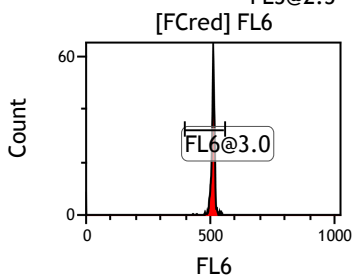

Gate	X-AMean	HP	X-CV
All	526.97	0.56	
FL1@2.0	527.41	0.56	

Gate	X-AMean	HP	X-CV
All	537.24	0.62	
FL2@2.0	537.69	0.62	

Gate	X-AMean	HP	X-CV
All	470.73	0.29	
FCblue@2.0	721.43	0.29	
FCred	236.58	0.36	
FCviolet	84.22	2.00	

Gate	X-AMean	HP	X-CV
All	535.66	1.36	
FL3@2.0	535.98	1.36	

Gate	X-AMean	HP	X-CV
All	529.14	1.67	
FL4@2.0	526.84	1.67	

Gate	X-AMean	HP	X-CV
All	531.26	1.12	
FL5@2.5	530.95	1.12	

Gate	X-AMean	HP	X-CV
All	507.59	0.83	
FL6@3.0	510.89	0.83	