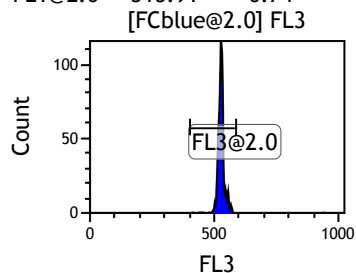

Gate	X-A-Mean	HP	X-CV
All	420.17	2.02	
FCblue@2.0	711.77	0.36	
FCred	232.07	0.91	
FCviolet	83.28	2.02	

Gate	X-A-Mean	HP	X-CV
All	516.59	0.74	
FL1@2.0	515.91	0.74	

Gate	X-A-Mean	HP	X-CV
All	524.56	0.80	
FL2@2.0	524.69	0.80	

Gate	X-A-Mean	HP	X-CV
All	528.35	1.45	
FL3@2.0	528.39	1.45	

Gate	X-A-Mean	HP	X-CV
All	521.71	0.97	
FL4@2.0	520.85	0.97	

Gate	X-A-Mean	HP	X-CV
All	524.18	1.22	
FL5@2.5	524.23	1.22	

Gate	X-A-Mean	HP	X-CV
All	509.29	0.74	
FL6@3.0	512.02	0.74	