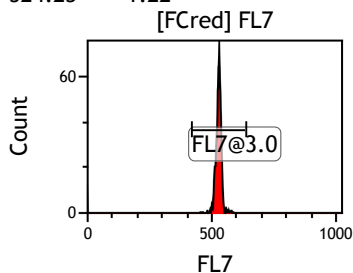

Gate	X-A-Mean	HP	X-CV
All	420.17	2.02	
FCblue@2.0	711.77	0.36	
FCred	232.07	0.91	
FCviolet	83.28	2.02	

Gate	X-A-Mean	HP	X-CV
All	516.59	0.74	
FL1@2.0	515.91	0.74	

Gate	X-A-Mean	HP	X-CV
All	524.56	0.80	
FL2@2.0	524.69	0.80	

Gate	X-A-Mean	HP	X-CV
All	528.35	1.45	
FL3@2.0	528.39	1.45	

Gate	X-A-Mean	HP	X-CV
All	521.71	0.97	
FL4@2.0	520.85	0.97	

Gate	X-A-Mean	HP	X-CV
All	524.18	1.22	
FL5@2.5	524.23	1.22	

Gate	X-A-Mean	HP	X-CV
All	509.29	0.74	
FL6@3.0	512.02	0.74	

Gate	X-A-Mean	HP	X-CV
All	524.36	1.13	
FL7@3.0	527.18	1.13	

Gate	X-A-Mean	HP	X-CV
All	530.70	1.75	
FL8@3.0	533.55	1.75	

Gate	X-A-Mean	HP	X-CV
All	476.21	1.88	
FL9@4.0	491.48	1.88	

Gate	X-A-Mean	HP	X-CV
All	445.80	1.47	
FL10@4.0	460.85	1.47	