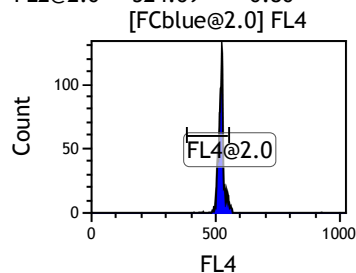

Gate	X-A-Mean	HP	X-CV
All	420.17	2.02	
FCblue@2.0	711.77	0.36	
FCred	232.07	0.91	
FCviolet	83.28	2.02	

Gate	X-A-Mean	HP	X-CV
All	516.59	0.74	
FL1@2.0	515.91	0.74	

Gate	X-A-Mean	HP	X-CV
All	524.56	0.80	
FL2@2.0	524.69	0.80	

Gate	X-A-Mean	HP	X-CV
All	528.35	1.45	
FL3@2.0	528.39	1.45	

Gate	X-A-Mean	HP	X-CV
All	521.71	0.97	
FL4@2.0	520.85	0.97	

Gate	X-A-Mean	HP	X-CV
All	524.18	1.22	
FL5@2.5	524.23	1.22	

Gate	X-A-Mean	HP	X-CV
All	509.29	0.74	
FL6@3.0	512.02	0.74	