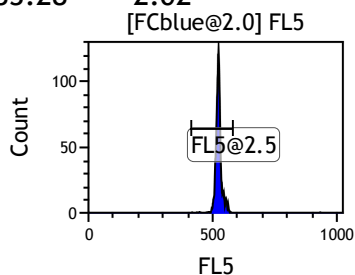

Gate	X-A-Mean	HP	X-CV
All	420.17	2.02	
FCblue@2.0	711.77	0.36	
FCred	232.07	0.91	
FCviolet	83.28	2.02	

Gate	X-A-Mean	HP	X-CV
All	516.59	0.74	
FL1@2.0	515.91	0.74	

Gate	X-A-Mean	HP	X-CV
All	524.56	0.80	
FL2@2.0	524.69	0.80	

Gate	X-A-Mean	HP	X-CV
All	528.35	1.45	
FL3@2.0	528.39	1.45	

Gate	X-A-Mean	HP	X-CV
All	521.71	0.97	
FL4@2.0	520.85	0.97	

Gate	X-A-Mean	HP	X-CV
All	524.18	1.22	
FL5@2.5	524.23	1.22	

Gate	X-A-Mean	HP	X-CV
All	509.29	0.74	
FL6@3.0	512.02	0.74	