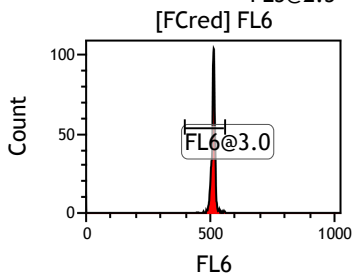

Gate	X-A-Mean	HP	X-CV
All	420.17	2.02	
FCblue@2.0	711.77	0.36	
FCred	232.07	0.91	
FCviolet	83.28	2.02	

Gate	X-A-Mean	HP	X-CV
All	516.59	0.74	
FL1@2.0	515.91	0.74	

Gate	X-A-Mean	HP	X-CV
All	524.56	0.80	
FL2@2.0	524.69	0.80	

Gate	X-A-Mean	HP	X-CV
All	528.35	1.45	
FL3@2.0	528.39	1.45	

Gate	X-A-Mean	HP	X-CV
All	521.71	0.97	
FL4@2.0	520.85	0.97	

Gate	X-A-Mean	HP	X-CV
All	524.18	1.22	
FL5@2.5	524.23	1.22	

Gate	X-A-Mean	HP	X-CV
All	509.29	0.74	
FL6@3.0	512.02	0.74	