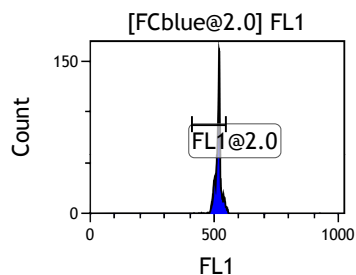

Gate	X-A-Mean	HP	X-CV
All	420.17	2.02	
FCblue@2.0	711.77	0.36	
FCred	232.07	0.91	
FCviolet	83.28	2.02	

Gate	X-A-Mean	HP	X-CV
All	516.59	0.74	
FL1@2.0	515.91	0.74	

Gate	X-A-Mean	HP	X-CV
All	524.56	0.80	
FL2@2.0	524.69	0.80	

Gate	X-A-Mean	HP	X-CV
All	528.35	1.45	
FL3@2.0	528.39	1.45	

Gate	X-A-Mean	HP	X-CV
All	521.71	0.97	
FL4@2.0	520.85	0.97	

Gate	X-A-Mean	HP	X-CV
All	524.18	1.22	
FL5@2.5	524.23	1.22	

Gate	X-A-Mean	HP	X-CV
All	509.29	0.74	
FL6@3.0	512.02	0.74	