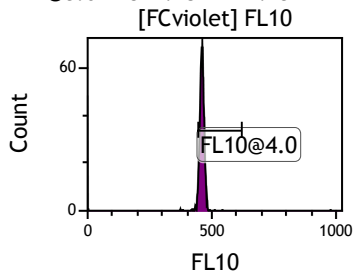

Gate	X-A-Mean	HP	X-CV
All	420.17	2.02	
FCblue@2.0	711.77	0.36	
FCred	232.07	0.91	
FCviolet	83.28	2.02	

Gate	X-A-Mean	HP	X-CV
All	516.59	0.74	
FL1@2.0	515.91	0.74	

Gate	X-A-Mean	HP	X-CV
All	524.56	0.80	
FL2@2.0	524.69	0.80	

Gate	X-A-Mean	HP	X-CV
All	528.35	1.45	
FL3@2.0	528.39	1.45	

Gate	X-A-Mean	HP	X-CV
All	521.71	0.97	
FL4@2.0	520.85	0.97	

Gate	X-A-Mean	HP	X-CV
All	524.18	1.22	
FL5@2.5	524.23	1.22	

Gate	X-A-Mean	HP	X-CV
All	509.29	0.74	
FL6@3.0	512.02	0.74	

Gate	X-A-Mean	HP	X-CV
All	524.36	1.13	
FL7@3.0	527.18	1.13	

Gate	X-A-Mean	HP	X-CV
All	530.70	1.75	
FL8@3.0	533.55	1.75	

Gate	X-A-Mean	HP	X-CV
All	476.21	1.88	
FL9@4.0	491.48	1.88	

Gate	X-A-Mean	HP	X-CV
All	445.80	1.47	
FL10@4.0	460.85	1.47	