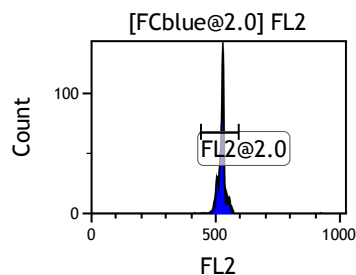

Gate	X-A-Mean	HP	X-CV
All	420.17	2.02	
FCblue@2.0	711.77	0.36	
FCred	232.07	0.91	
FCviolet	83.28	2.02	

Gate	X-A-Mean	HP	X-CV
All	516.59	0.74	
FL1@2.0	515.91	0.74	

Gate	X-A-Mean	HP	X-CV
All	524.56	0.80	
FL2@2.0	524.69	0.80	

Gate	X-A-Mean	HP	X-CV
All	528.35	1.45	
FL3@2.0	528.39	1.45	

Gate	X-A-Mean	HP	X-CV
All	521.71	0.97	
FL4@2.0	520.85	0.97	

Gate	X-A-Mean	HP	X-CV
All	524.18	1.22	
FL5@2.5	524.23	1.22	

Gate	X-A-Mean	HP	X-CV
All	509.29	0.74	
FL6@3.0	512.02	0.74	