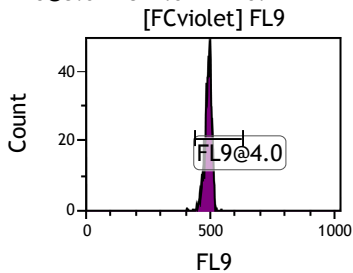

Gate	X-A-Mean	HP	X-CV
All	420.17	2.02	
FCblue@2.0	711.77	0.36	
FCred	232.07	0.91	
FCviolet	83.28	2.02	

Gate	X-A-Mean	HP	X-CV
All	516.59	0.74	
FL1@2.0	515.91	0.74	

Gate	X-A-Mean	HP	X-CV
All	524.56	0.80	
FL2@2.0	524.69	0.80	

Gate	X-A-Mean	HP	X-CV
All	528.35	1.45	
FL3@2.0	528.39	1.45	

Gate	X-A-Mean	HP	X-CV
All	521.71	0.97	
FL4@2.0	520.85	0.97	

Gate	X-A-Mean	HP	X-CV
All	524.18	1.22	
FL5@2.5	524.23	1.22	

Gate	X-A-Mean	HP	X-CV
All	509.29	0.74	
FL6@3.0	512.02	0.74	

Gate	X-A-Mean	HP	X-CV
All	524.36	1.13	
FL7@3.0	527.18	1.13	

Gate	X-A-Mean	HP	X-CV
All	530.70	1.75	
FL8@3.0	533.55	1.75	

Gate	X-A-Mean	HP	X-CV
All	476.21	1.88	
FL9@4.0	491.48	1.88	

Gate	X-A-Mean	HP	X-CV
All	445.80	1.47	
FL10@4.0	460.85	1.47	