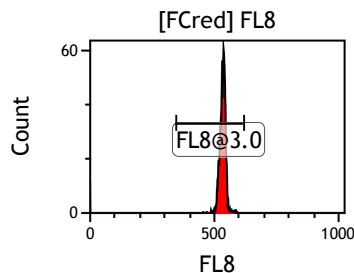

Gate	X-A-Mean	HP	X-CV
All	420.17	2.02	
FCblue@2.0	711.77	0.36	
FCred	232.07	0.91	
FCviolet	83.28	2.02	

Gate	X-A-Mean	HP	X-CV
All	516.59	0.74	
FL1@2.0	515.91	0.74	

Gate	X-A-Mean	HP	X-CV
All	524.56	0.80	
FL2@2.0	524.69	0.80	

Gate	X-A-Mean	HP	X-CV
All	528.35	1.45	
FL3@2.0	528.39	1.45	

Gate	X-A-Mean	HP	X-CV
All	521.71	0.97	
FL4@2.0	520.85	0.97	

Gate	X-A-Mean	HP	X-CV
All	524.18	1.22	
FL5@2.5	524.23	1.22	

Gate	X-A-Mean	HP	X-CV
All	509.29	0.74	
FL6@3.0	512.02	0.74	

Gate	X-A-Mean	HP	X-CV
All	524.36	1.13	
FL7@3.0	527.18	1.13	

Gate	X-A-Mean	HP	X-CV
All	530.70	1.75	
FL8@3.0	533.55	1.75	

Gate	X-A-Mean	HP	X-CV
All	476.21	1.88	
FL9@4.0	491.48	1.88	

Gate	X-A-Mean	HP	X-CV
All	445.80	1.47	
FL10@4.0	460.85	1.47	