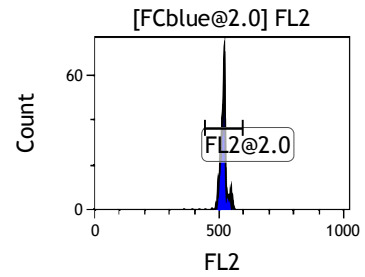

Gate	X-AMean	HP	X-CV
All	459.65	0.30	
FCblue@2.0	708.91	0.30	
FCred	231.63	0.55	
FCviolet	82.74	2.02	

Gate	X-AMean	HP	X-CV
All	501.90	0.67	
FL1@2.0	502.10	0.67	

Gate	X-AMean	HP	X-CV
All	517.38	0.73	
FL2@2.0	517.66	0.73	

Gate	X-AMean	HP	X-CV
All	511.82	1.16	
FL3@2.0	512.03	1.16	

Gate	X-AMean	HP	X-CV
All	517.18	1.23	
FL4@2.0	516.88	1.23	

Gate	X-AMean	HP	X-CV
All	518.11	1.08	
FL5@2.5	518.32	1.08	

Gate	X-AMean	HP	X-CV
All	501.15	0.67	
FL6@3.0	505.06	0.67	