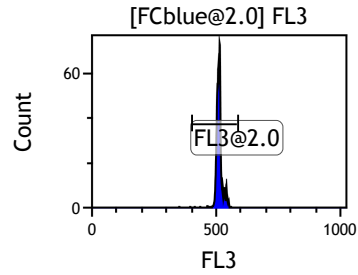

Gate	X-AMean	HP	X-CV
All	459.65	0.30	
FCblue@2.0	708.91	0.30	
FCred	231.63	0.55	
FCviolet	82.74	2.02	

Gate	X-AMean	HP	X-CV
All	501.90	0.67	
FL1@2.0	502.10	0.67	

Gate	X-AMean	HP	X-CV
All	517.38	0.73	
FL2@2.0	517.66	0.73	

Gate	X-AMean	HP	X-CV
All	511.82	1.16	
FL3@2.0	512.03	1.16	

Gate	X-AMean	HP	X-CV
All	517.18	1.23	
FL4@2.0	516.88	1.23	

Gate	X-AMean	HP	X-CV
All	518.11	1.08	
FL5@2.5	518.32	1.08	

Gate	X-AMean	HP	X-CV
All	501.15	0.67	
FL6@3.0	505.06	0.67	