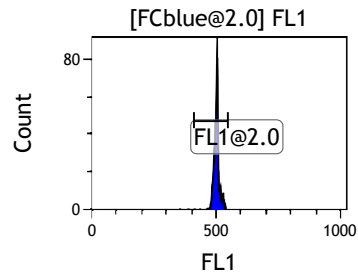

Gate	X-AMean	HP	X-CV
All	459.65	0.30	
FCblue@2.0	708.91	0.30	
FCred	231.63	0.55	
FCviolet	82.74	2.02	

Gate	X-AMean	HP	X-CV
All	501.90	0.67	
FL1@2.0	502.10	0.67	

Gate	X-AMean	HP	X-CV
All	517.38	0.73	
FL2@2.0	517.66	0.73	

Gate	X-AMean	HP	X-CV
All	511.82	1.16	
FL3@2.0	512.03	1.16	

Gate	X-AMean	HP	X-CV
All	517.18	1.23	
FL4@2.0	516.88	1.23	

Gate	X-AMean	HP	X-CV
All	518.11	1.08	
FL5@2.5	518.32	1.08	

Gate	X-AMean	HP	X-CV
All	501.15	0.67	
FL6@3.0	505.06	0.67	