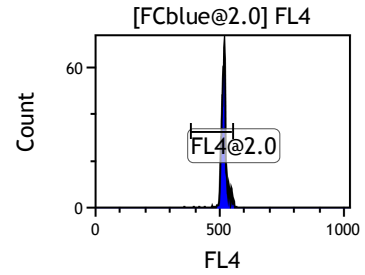

Gate	X-AMean	HP	X-CV
All	459.65	0.30	
FCblue@2.0	708.91	0.30	
FCred	231.63	0.55	
FCviolet	82.74	2.02	

Gate	X-AMean	HP	X-CV
All	501.90	0.67	
FL1@2.0	502.10	0.67	

Gate	X-AMean	HP	X-CV
All	517.38	0.73	
FL2@2.0	517.66	0.73	

Gate	X-AMean	HP	X-CV
All	511.82	1.16	
FL3@2.0	512.03	1.16	

Gate	X-AMean	HP	X-CV
All	517.18	1.23	
FL4@2.0	516.88	1.23	

Gate	X-AMean	HP	X-CV
All	518.11	1.08	
FL5@2.5	518.32	1.08	

Gate	X-AMean	HP	X-CV
All	501.15	0.67	
FL6@3.0	505.06	0.67	