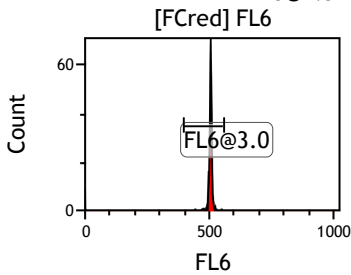

Gate	X-AMean	HP	X-CV
All	459.65	0.30	
FCblue@2.0	708.91	0.30	
FCred	231.63	0.55	
FCviolet	82.74	2.02	

Gate	X-AMean	HP	X-CV
All	501.90	0.67	
FL1@2.0	502.10	0.67	

Gate	X-AMean	HP	X-CV
All	517.38	0.73	
FL2@2.0	517.66	0.73	

Gate	X-AMean	HP	X-CV
All	511.82	1.16	
FL3@2.0	512.03	1.16	

Gate	X-AMean	HP	X-CV
All	517.18	1.23	
FL4@2.0	516.88	1.23	

Gate	X-AMean	HP	X-CV
All	518.11	1.08	
FL5@2.5	518.32	1.08	

Gate	X-AMean	HP	X-CV
All	501.15	0.67	
FL6@3.0	505.06	0.67	