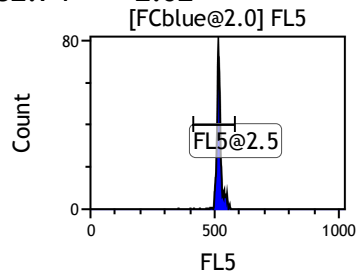

Gate	X-AMean	HP	X-CV
All	459.65	0.30	
FCblue@2.0	708.91	0.30	
FCred	231.63	0.55	
FCviolet	82.74	2.02	

Gate	X-AMean	HP	X-CV
All	501.90	0.67	
FL1@2.0	502.10	0.67	

Gate	X-AMean	HP	X-CV
All	517.38	0.73	
FL2@2.0	517.66	0.73	

Gate	X-AMean	HP	X-CV
All	511.82	1.16	
FL3@2.0	512.03	1.16	

Gate	X-AMean	HP	X-CV
All	517.18	1.23	
FL4@2.0	516.88	1.23	

Gate	X-AMean	HP	X-CV
All	518.11	1.08	
FL5@2.5	518.32	1.08	

Gate	X-AMean	HP	X-CV
All	501.15	0.67	
FL6@3.0	505.06	0.67	