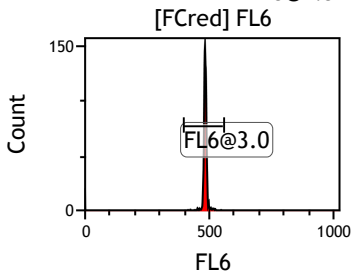

Gate	X-AMean	HP	X-CV
All	387.00	2.10	
FCblue@2.0	691.13	0.43	
FCred	225.41	0.94	
FCviolet	80.58	2.10	

Gate	X-AMean	HP	X-CV
All	481.12	0.79	
FL1@2.0	481.32	0.79	

Gate	X-AMean	HP	X-CV
All	484.69	0.87	
FL2@2.0	485.06	0.87	

Gate	X-AMean	HP	X-CV
All	489.61	0.69	
FL3@2.0	489.81	0.69	

Gate	X-AMean	HP	X-CV
All	495.87	0.69	
FL4@2.0	496.07	0.69	

Gate	X-AMean	HP	X-CV
All	501.54	1.02	
FL5@2.5	501.74	1.02	

Gate	X-AMean	HP	X-CV
All	480.84	0.88	
FL6@3.0	483.85	0.88	