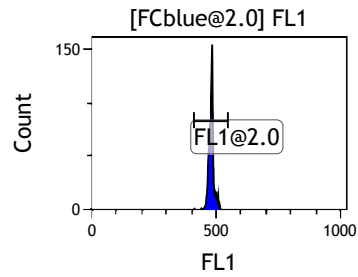

Gate	X-AMean	HP	X-CV
All	387.00	2.10	
FCblue@2.0	691.13	0.43	
FCred	225.41	0.94	
FCviolet	80.58	2.10	

Gate	X-AMean	HP	X-CV
All	481.12	0.79	
FL1@2.0	481.32	0.79	

Gate	X-AMean	HP	X-CV
All	484.69	0.87	
FL2@2.0	485.06	0.87	

Gate	X-AMean	HP	X-CV
All	489.61	0.69	
FL3@2.0	489.81	0.69	

Gate	X-AMean	HP	X-CV
All	495.87	0.69	
FL4@2.0	496.07	0.69	

Gate	X-AMean	HP	X-CV
All	501.54	1.02	
FL5@2.5	501.74	1.02	

Gate	X-AMean	HP	X-CV
All	480.84	0.88	
FL6@3.0	483.85	0.88	