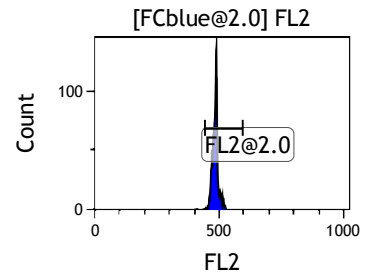

Gate	X-AMean	HP	X-CV
All	387.00	2.10	
FCblue@2.0	691.13	0.43	
FCred	225.41	0.94	
FCviolet	80.58	2.10	

Gate	X-AMean	HP	X-CV
All	481.12	0.79	
FL1@2.0	481.32	0.79	

Gate	X-AMean	HP	X-CV
All	484.69	0.87	
FL2@2.0	485.06	0.87	

Gate	X-AMean	HP	X-CV
All	489.61	0.69	
FL3@2.0	489.81	0.69	

Gate	X-AMean	HP	X-CV
All	495.87	0.69	
FL4@2.0	496.07	0.69	

Gate	X-AMean	HP	X-CV
All	501.54	1.02	
FL5@2.5	501.74	1.02	

Gate	X-AMean	HP	X-CV
All	480.84	0.88	
FL6@3.0	483.85	0.88	