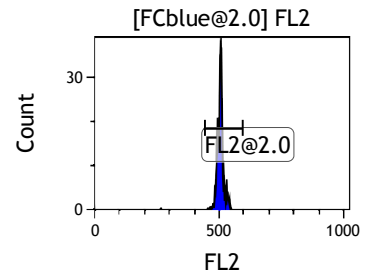

Gate	X-AMean	HP	X-CV
All	442.33	1.55	
FCblue@2.0	694.15	0.55	
FCred	227.69	0.74	
FCviolet	81.16	1.55	

Gate	X-AMean	HP	X-CV
All	485.75	0.79	
FL1@2.0	486.68	0.79	

Gate	X-AMean	HP	X-CV
All	504.75	0.84	
FL2@2.0	505.72	0.84	

Gate	X-AMean	HP	X-CV
All	499.40	0.42	
FL3@2.0	500.36	0.42	

Gate	X-AMean	HP	X-CV
All	505.36	1.00	
FL4@2.0	505.00	1.00	

Gate	X-AMean	HP	X-CV
All	509.71	1.17	
FL5@2.5	509.35	1.17	

Gate	X-AMean	HP	X-CV
All	489.59	0.69	
FL6@3.0	497.20	0.69	