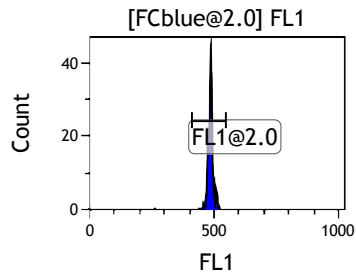

Gate	X-AMean	HP	X-CV
All	442.33	1.55	
FCblue@2.0	694.15	0.55	
FCred	227.69	0.74	
FCviolet	81.16	1.55	

Gate	X-AMean	HP	X-CV
All	485.75	0.79	
FL1@2.0	486.68	0.79	

Gate	X-AMean	HP	X-CV
All	504.75	0.84	
FL2@2.0	505.72	0.84	

Gate	X-AMean	HP	X-CV
All	499.40	0.42	
FL3@2.0	500.36	0.42	

Gate	X-AMean	HP	X-CV
All	505.36	1.00	
FL4@2.0	505.00	1.00	

Gate	X-AMean	HP	X-CV
All	509.71	1.17	
FL5@2.5	509.35	1.17	

Gate	X-AMean	HP	X-CV
All	489.59	0.69	
FL6@3.0	497.20	0.69	