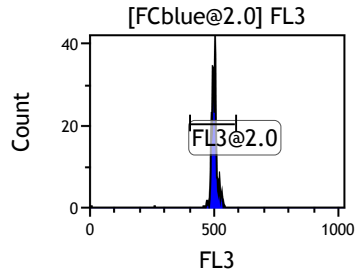

Gate	X-AMean	HP	X-CV
All	442.33	1.55	
FCblue@2.0	694.15	0.55	
FCred	227.69	0.74	
FCviolet	81.16	1.55	

Gate	X-AMean	HP	X-CV
All	485.75	0.79	
FL1@2.0	486.68	0.79	

Gate	X-AMean	HP	X-CV
All	504.75	0.84	
FL2@2.0	505.72	0.84	

Gate	X-AMean	HP	X-CV
All	499.40	0.42	
FL3@2.0	500.36	0.42	

Gate	X-AMean	HP	X-CV
All	505.36	1.00	
FL4@2.0	505.00	1.00	

Gate	X-AMean	HP	X-CV
All	509.71	1.17	
FL5@2.5	509.35	1.17	

Gate	X-AMean	HP	X-CV
All	489.59	0.69	
FL6@3.0	497.20	0.69	