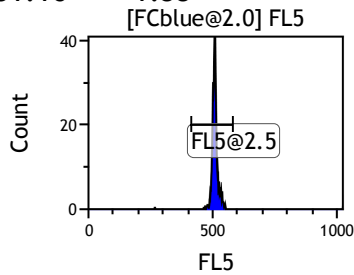

Gate	X-AMean	HP	X-CV
All	442.33	1.55	
FCblue@2.0	694.15	0.55	
FCred	227.69	0.74	
FCviolet	81.16	1.55	

Gate	X-AMean	HP	X-CV
All	485.75	0.79	
FL1@2.0	486.68	0.79	

Gate	X-AMean	HP	X-CV
All	504.75	0.84	
FL2@2.0	505.72	0.84	

Gate	X-AMean	HP	X-CV
All	499.40	0.42	
FL3@2.0	500.36	0.42	

Gate	X-AMean	HP	X-CV
All	505.36	1.00	
FL4@2.0	505.00	1.00	

Gate	X-AMean	HP	X-CV
All	509.71	1.17	
FL5@2.5	509.35	1.17	

Gate	X-AMean	HP	X-CV
All	489.59	0.69	
FL6@3.0	497.20	0.69	