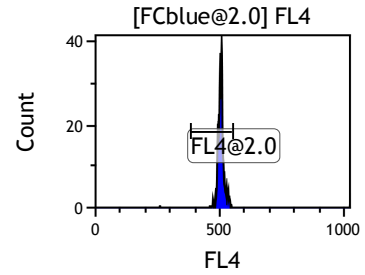

Gate	X-AMean	HP	X-CV
All	442.33	1.55	
FCblue@2.0	694.15	0.55	
FCred	227.69	0.74	
FCviolet	81.16	1.55	

Gate	X-AMean	HP	X-CV
All	485.75	0.79	
FL1@2.0	486.68	0.79	

Gate	X-AMean	HP	X-CV
All	504.75	0.84	
FL2@2.0	505.72	0.84	

Gate	X-AMean	HP	X-CV
All	499.40	0.42	
FL3@2.0	500.36	0.42	

Gate	X-AMean	HP	X-CV
All	505.36	1.00	
FL4@2.0	505.00	1.00	

Gate	X-AMean	HP	X-CV
All	509.71	1.17	
FL5@2.5	509.35	1.17	

Gate	X-AMean	HP	X-CV
All	489.59	0.69	
FL6@3.0	497.20	0.69	