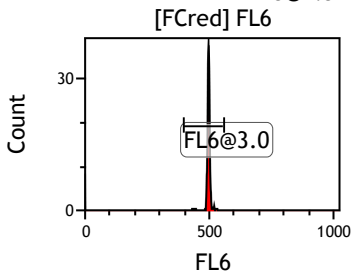

Gate	X-AMean	HP	X-CV
All	442.33	1.55	
FCblue@2.0	694.15	0.55	
FCred	227.69	0.74	
FCviolet	81.16	1.55	

Gate	X-AMean	HP	X-CV
All	485.75	0.79	
FL1@2.0	486.68	0.79	

Gate	X-AMean	HP	X-CV
All	504.75	0.84	
FL2@2.0	505.72	0.84	

Gate	X-AMean	HP	X-CV
All	499.40	0.42	
FL3@2.0	500.36	0.42	

Gate	X-AMean	HP	X-CV
All	505.36	1.00	
FL4@2.0	505.00	1.00	

Gate	X-AMean	HP	X-CV
All	509.71	1.17	
FL5@2.5	509.35	1.17	

Gate	X-AMean	HP	X-CV
All	489.59	0.69	
FL6@3.0	497.20	0.69	