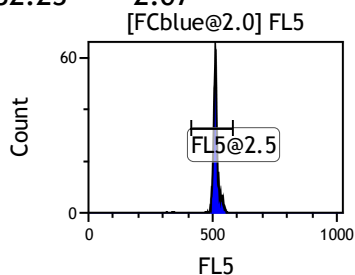

Gate	X-AMean	HP	X-CV
All	406.36		2.07
FCblue@2.0	701.61		0.36
FCred	228.73		0.93
FCviolet	82.23		2.07

Gate	X-AMean	HP	X-CV
All	494.64		0.60
FL1@2.0	495.08		0.60

Gate	X-AMean	HP	X-CV
All	506.34		0.59
FL2@2.0	506.81		0.59

Gate	X-AMean	HP	X-CV
All	506.28		0.76
FL3@2.0	506.77		0.76

Gate	X-AMean	HP	X-CV
All	507.83		0.75
FL4@2.0	508.28		0.75

Gate	X-AMean	HP	X-CV
All	512.28		0.91
FL5@2.5	512.77		0.91

Gate	X-AMean	HP	X-CV
All	492.43		0.77
FL6@3.0	498.11		0.77