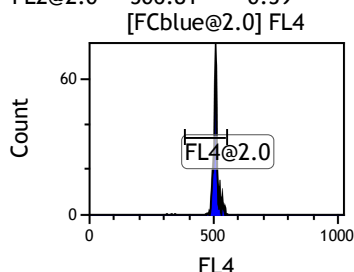

Gate	X-AMean	HP	X-CV
All	406.36		2.07
FCblue@2.0	701.61		0.36
FCred	228.73		0.93
FCviolet	82.23		2.07

Gate	X-AMean	HP	X-CV
All	494.64		0.60
FL1@2.0	495.08		0.60

Gate	X-AMean	HP	X-CV
All	506.34		0.59
FL2@2.0	506.81		0.59

Gate	X-AMean	HP	X-CV
All	506.28		0.76
FL3@2.0	506.77		0.76

Gate	X-AMean	HP	X-CV
All	507.83		0.75
FL4@2.0	508.28		0.75

Gate	X-AMean	HP	X-CV
All	512.28		0.91
FL5@2.5	512.77		0.91

Gate	X-AMean	HP	X-CV
All	492.43		0.77
FL6@3.0	498.11		0.77