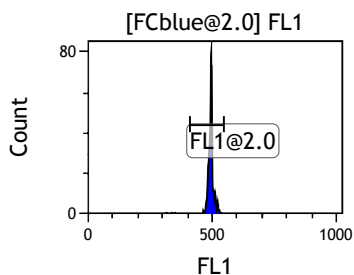

Gate	X-AMean	HP	X-CV
All	406.36		2.07
FCblue@2.0	701.61		0.36
FCred	228.73		0.93
FCviolet	82.23		2.07

Gate	X-AMean	HP	X-CV
All	494.64		0.60
FL1@2.0	495.08		0.60

Gate	X-AMean	HP	X-CV
All	506.34		0.59
FL2@2.0	506.81		0.59

Gate	X-AMean	HP	X-CV
All	506.28		0.76
FL3@2.0	506.77		0.76

Gate	X-AMean	HP	X-CV
All	507.83		0.75
FL4@2.0	508.28		0.75

Gate	X-AMean	HP	X-CV
All	512.28		0.91
FL5@2.5	512.77		0.91

Gate	X-AMean	HP	X-CV
All	492.43		0.77
FL6@3.0	498.11		0.77