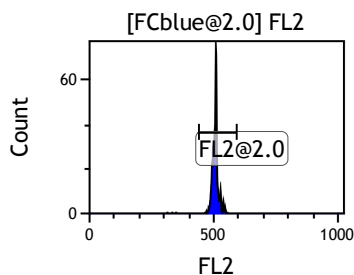

Gate	X-AMean	HP	X-CV
All	406.36		2.07
FCblue@2.0	701.61		0.36
FCred	228.73		0.93
FCviolet	82.23		2.07

Gate	X-AMean	HP	X-CV
All	494.64		0.60
FL1@2.0	495.08		0.60

Gate	X-AMean	HP	X-CV
All	506.34		0.59
FL2@2.0	506.81		0.59

Gate	X-AMean	HP	X-CV
All	506.28		0.76
FL3@2.0	506.77		0.76

Gate	X-AMean	HP	X-CV
All	507.83		0.75
FL4@2.0	508.28		0.75

Gate	X-AMean	HP	X-CV
All	512.28		0.91
FL5@2.5	512.77		0.91

Gate	X-AMean	HP	X-CV
All	492.43		0.77
FL6@3.0	498.11		0.77