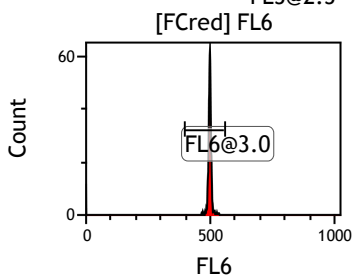

Gate	X-AMean	HP	X-CV
All	406.36		2.07
FCblue@2.0	701.61		0.36
FCred	228.73		0.93
FCviolet	82.23		2.07

Gate	X-AMean	HP	X-CV
All	494.64		0.60
FL1@2.0	495.08		0.60

Gate	X-AMean	HP	X-CV
All	506.34		0.59
FL2@2.0	506.81		0.59

Gate	X-AMean	HP	X-CV
All	506.28		0.76
FL3@2.0	506.77		0.76

Gate	X-AMean	HP	X-CV
All	507.83		0.75
FL4@2.0	508.28		0.75

Gate	X-AMean	HP	X-CV
All	512.28		0.91
FL5@2.5	512.77		0.91

Gate	X-AMean	HP	X-CV
All	492.43		0.77
FL6@3.0	498.11		0.77