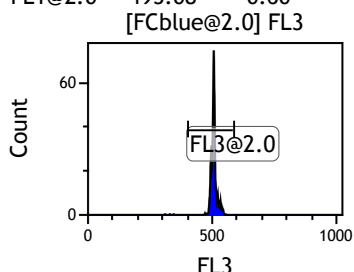

Gate	X-AMean	HP	X-CV
All	406.36		2.07
FCblue@2.0	701.61		0.36
FCred	228.73		0.93
FCviolet	82.23		2.07

Gate	X-AMean	HP	X-CV
All	494.64		0.60
FL1@2.0	495.08		0.60

Gate	X-AMean	HP	X-CV
All	506.34		0.59
FL2@2.0	506.81		0.59

Gate	X-AMean	HP	X-CV
All	506.28		0.76
FL3@2.0	506.77		0.76

Gate	X-AMean	HP	X-CV
All	507.83		0.75
FL4@2.0	508.28		0.75

Gate	X-AMean	HP	X-CV
All	512.28		0.91
FL5@2.5	512.77		0.91

Gate	X-AMean	HP	X-CV
All	492.43		0.77
FL6@3.0	498.11		0.77