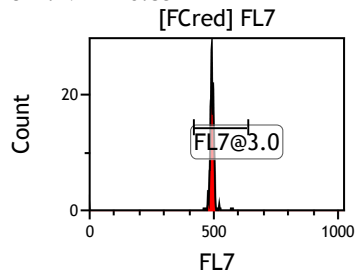

Gate	X-A-Mean	HP	X-CV
All	489.35		0.78
FL1@2.0	490.05		0.78

Gate	X-A-Mean	HP	X-CV
All	490.48		0.86
FL2@2.0	491.19		0.86

Gate	X-A-Mean	HP	X-CV
All	471.76		0.37
FCblue@2.0	698.04		0.37
FCred	228.36		0.93
FCviolet	81.82		2.56

Gate	X-A-Mean	HP	X-CV
All	503.81		0.67
FL3@2.0	504.56		0.67

Gate	X-A-Mean	HP	X-CV
All	504.49		0.76
FL4@2.0	505.13		0.76

Gate	X-A-Mean	HP	X-CV
All	511.43		0.83
FL5@2.5	512.19		0.83

Gate	X-A-Mean	HP	X-CV
All	480.67		0.71
FL6@3.0	481.83		0.71