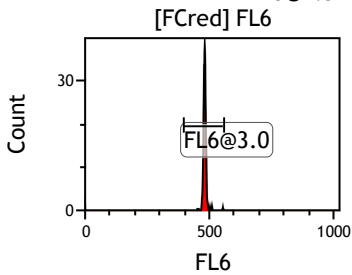

Gate	X-A-Mean	HP	X-CV
All	489.35		0.78
FL1@2.0	490.05		0.78

Gate	X-A-Mean	HP	X-CV
All	490.48		0.86
FL2@2.0	491.19		0.86

Gate	X-A-Mean	HP	X-CV
All	471.76		0.37
FCblue@2.0	698.04		0.37
FCred	228.36		0.93
FCviolet	81.82		2.56

Gate	X-A-Mean	HP	X-CV
All	503.81		0.67
FL3@2.0	504.56		0.67

Gate	X-A-Mean	HP	X-CV
All	504.49		0.76
FL4@2.0	505.13		0.76

Gate	X-A-Mean	HP	X-CV
All	511.43		0.83
FL5@2.5	512.19		0.83

Gate	X-A-Mean	HP	X-CV
All	480.67		0.71
FL6@3.0	481.83		0.71