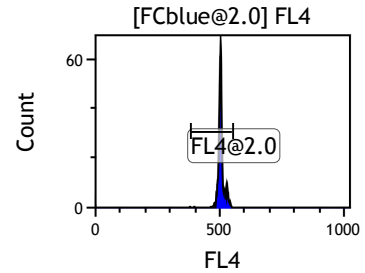

Gate	X-A-Mean	HP	X-CV
All	489.35		0.78
FL1@2.0	490.05		0.78

Gate	X-A-Mean	HP	X-CV
All	490.48		0.86
FL2@2.0	491.19		0.86

Gate	X-A-Mean	HP	X-CV
All	471.76		0.37
FCblue@2.0	698.04		0.37
FCred	228.36		0.93
FCviolet	81.82		2.56

Gate	X-A-Mean	HP	X-CV
All	503.81		0.67
FL3@2.0	504.56		0.67

Gate	X-A-Mean	HP	X-CV
All	504.49		0.76
FL4@2.0	505.13		0.76

Gate	X-A-Mean	HP	X-CV
All	511.43		0.83
FL5@2.5	512.19		0.83

Gate	X-A-Mean	HP	X-CV
All	480.67		0.71
FL6@3.0	481.83		0.71

Gate	X-A-Mean	HP	X-CV
All	491.71		1.04
FL7@3.0	492.89		1.04

Gate	X-A-Mean	HP	X-CV
All	490.78		1.20
FL8@3.0	491.96		1.20

Gate	X-A-Mean	HP	X-CV
All	483.10		0.08
FL9@4.0	503.89		0.08

Gate	X-A-Mean	HP	X-CV
All	450.31		1.10
FL10@4.0	469.82		1.10