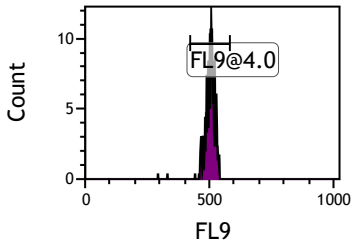

Gate	X-A-Mean	HP	X-CV
All	489.35		0.78
FL1@2.0	490.05		0.78

Gate	X-A-Mean	HP	X-CV
All	490.48		0.86
FL2@2.0	491.19		0.86

Gate	X-A-Mean	HP	X-CV
All	471.76		0.37
FCblue@2.0	698.04		0.37
FCred	228.36		0.93
FCviolet	81.82		2.56

Gate	X-A-Mean	HP	X-CV
All	503.81		0.67
FL3@2.0	504.56		0.67

Gate	X-A-Mean	HP	X-CV
All	504.49		0.76
FL4@2.0	505.13		0.76

Gate	X-A-Mean	HP	X-CV
All	511.43		0.83
FL5@2.5	512.19		0.83

Gate	X-A-Mean	HP	X-CV
All	480.67		0.71
FL6@3.0	481.83		0.71

Gate	X-A-Mean	HP	X-CV
All	491.71		1.04
FL7@3.0	492.89		1.04

Gate	X-A-Mean	HP	X-CV
All	490.78		1.20
FL8@3.0	491.96		1.20

Gate	X-A-Mean	HP	X-CV
All	483.10		0.08
FL9@4.0	503.89		0.08

Gate	X-A-Mean	HP	X-CV
All	450.31		1.10
FL10@4.0	469.82		1.10