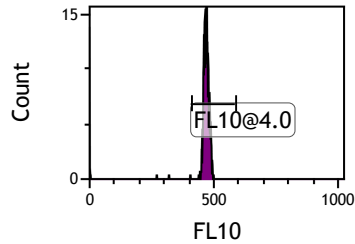

Gate	X-A-Mean	HP	X-CV
All	489.35		0.78
FL1@2.0	490.05		0.78

Gate	X-A-Mean	HP	X-CV
All	490.48		0.86
FL2@2.0	491.19		0.86

Gate	X-A-Mean	HP	X-CV
All	471.76		0.37
FCblue@2.0	698.04		0.37
FCred	228.36		0.93
FCviolet	81.82		2.56

Gate	X-A-Mean	HP	X-CV
All	503.81		0.67
FL3@2.0	504.56		0.67

Gate	X-A-Mean	HP	X-CV
All	504.49		0.76
FL4@2.0	505.13		0.76

Gate	X-A-Mean	HP	X-CV
All	511.43		0.83
FL5@2.5	512.19		0.83

Gate	X-A-Mean	HP	X-CV
All	480.67		0.71
FL6@3.0	481.83		0.71

Gate	X-A-Mean	HP	X-CV
All	491.71		1.04
FL7@3.0	492.89		1.04

Gate	X-A-Mean	HP	X-CV
All	490.78		1.20
FL8@3.0	491.96		1.20

Gate	X-A-Mean	HP	X-CV
All	483.10		0.08
FL9@4.0	503.89		0.08

Gate	X-A-Mean	HP	X-CV
All	450.31		1.10
FL10@4.0	469.82		1.10