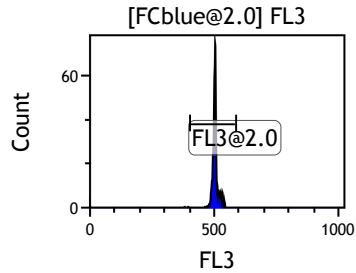

Gate	X-A-Mean	HP	X-CV
All	489.35		0.78
FL1@2.0	490.05		0.78

Gate	X-A-Mean	HP	X-CV
All	490.48		0.86
FL2@2.0	491.19		0.86

Gate	X-A-Mean	HP	X-CV
All	471.76		0.37
FCblue@2.0	698.04		0.37
FCred	228.36		0.93
FCviolet	81.82		2.56

Gate	X-A-Mean	HP	X-CV
All	503.81		0.67
FL3@2.0	504.56		0.67

Gate	X-A-Mean	HP	X-CV
All	504.49		0.76
FL4@2.0	505.13		0.76

Gate	X-A-Mean	HP	X-CV
All	511.43		0.83
FL5@2.5	512.19		0.83

Gate	X-A-Mean	HP	X-CV
All	480.67		0.71
FL6@3.0	481.83		0.71

Gate	X-A-Mean	HP	X-CV
All	491.71		1.04
FL7@3.0	492.89		1.04

Gate	X-A-Mean	HP	X-CV
All	490.78		1.20
FL8@3.0	491.96		1.20

Gate	X-A-Mean	HP	X-CV
All	483.10		0.08
FL9@4.0	503.89		0.08

Gate	X-A-Mean	HP	X-CV
All	450.31		1.10
FL10@4.0	469.82		1.10