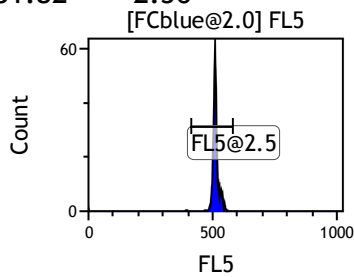

Gate	X-A-Mean	HP	X-CV
All	489.35		0.78
FL1@2.0	490.05		0.78

Gate	X-A-Mean	HP	X-CV
All	490.48		0.86
FL2@2.0	491.19		0.86

Gate	X-A-Mean	HP	X-CV
All	471.76		0.37
FCblue@2.0	698.04		0.37
FCred	228.36		0.93
FCviolet	81.82		2.56

Gate	X-A-Mean	HP	X-CV
All	503.81		0.67
FL3@2.0	504.56		0.67

Gate	X-A-Mean	HP	X-CV
All	504.49		0.76
FL4@2.0	505.13		0.76

Gate	X-A-Mean	HP	X-CV
All	511.43		0.83
FL5@2.5	512.19		0.83

Gate	X-A-Mean	HP	X-CV
All	480.67		0.71
FL6@3.0	481.83		0.71

Gate	X-A-Mean	HP	X-CV
All	491.71		1.04
FL7@3.0	492.89		1.04

Gate	X-A-Mean	HP	X-CV
All	490.78		1.20
FL8@3.0	491.96		1.20

Gate	X-A-Mean	HP	X-CV
All	483.10		0.08
FL9@4.0	503.89		0.08

Gate	X-A-Mean	HP	X-CV
All	450.31		1.10
FL10@4.0	469.82		1.10