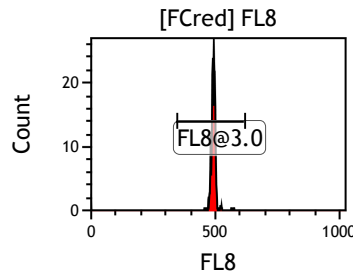

Gate	X-A-Mean	HP	X-CV
All	489.35		0.78
FL1@2.0	490.05		0.78

Gate	X-A-Mean	HP	X-CV
All	490.48		0.86
FL2@2.0	491.19		0.86

Gate	X-A-Mean	HP	X-CV
All	471.76		0.37
FCblue@2.0	698.04		0.37
FCred	228.36		0.93
FCviolet	81.82		2.56

Gate	X-A-Mean	HP	X-CV
All	503.81		0.67
FL3@2.0	504.56		0.67

Gate	X-A-Mean	HP	X-CV
All	504.49		0.76
FL4@2.0	505.13		0.76

Gate	X-A-Mean	HP	X-CV
All	511.43		0.83
FL5@2.5	512.19		0.83

Gate	X-A-Mean	HP	X-CV
All	480.67		0.71
FL6@3.0	481.83		0.71