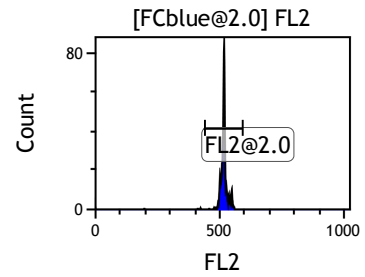

Gate	X-AMean	HP	X-CV
All	390.52	2.07	
FCblue@2.0	689.63	0.49	
FCred	226.49	0.94	
FCviolet	81.39	2.07	

Gate	X-AMean	HP	X-CV
All	500.88	0.42	
FL1@2.0	501.73	0.42	

Gate	X-AMean	HP	X-CV
All	516.45	0.49	
FL2@2.0	517.53	0.49	

Gate	X-AMean	HP	X-CV
All	493.11	0.78	
FL3@2.0	494.14	0.78	

Gate	X-AMean	HP	X-CV
All	495.37	0.95	
FL4@2.0	495.17	0.95	

Gate	X-AMean	HP	X-CV
All	500.83	0.94	
FL5@2.5	500.83	0.94	

Gate	X-AMean	HP	X-CV
All	490.91	0.87	
FL6@3.0	491.51	0.87	