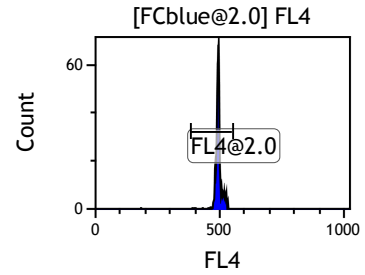

Gate	X-AMean	HP	X-CV
All	390.52	2.07	
FCblue@2.0	689.63	0.49	
FCred	226.49	0.94	
FCviolet	81.39	2.07	

Gate	X-AMean	HP	X-CV
All	500.88	0.42	
FL1@2.0	501.73	0.42	

Gate	X-AMean	HP	X-CV
All	516.45	0.49	
FL2@2.0	517.53	0.49	

Gate	X-AMean	HP	X-CV
All	493.11	0.78	
FL3@2.0	494.14	0.78	

Gate	X-AMean	HP	X-CV
All	495.37	0.95	
FL4@2.0	495.17	0.95	

Gate	X-AMean	HP	X-CV
All	500.83	0.94	
FL5@2.5	500.83	0.94	

Gate	X-AMean	HP	X-CV
All	490.91	0.87	
FL6@3.0	491.51	0.87	