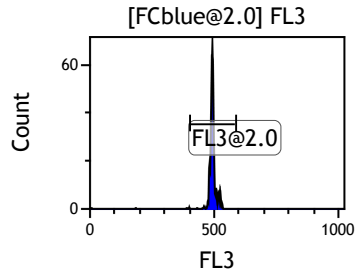

Gate	X-AMean	HP	X-CV
All	390.52	2.07	
FCblue@2.0	689.63	0.49	
FCred	226.49	0.94	
FCviolet	81.39	2.07	

Gate	X-AMean	HP	X-CV
All	500.88	0.42	
FL1@2.0	501.73	0.42	

Gate	X-AMean	HP	X-CV
All	516.45	0.49	
FL2@2.0	517.53	0.49	

Gate	X-AMean	HP	X-CV
All	493.11	0.78	
FL3@2.0	494.14	0.78	

Gate	X-AMean	HP	X-CV
All	495.37	0.95	
FL4@2.0	495.17	0.95	

Gate	X-AMean	HP	X-CV
All	500.83	0.94	
FL5@2.5	500.83	0.94	

Gate	X-AMean	HP	X-CV
All	490.91	0.87	
FL6@3.0	491.51	0.87	