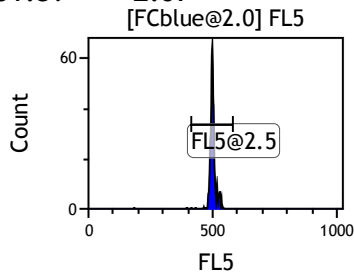

Gate	X-AMean	HP	X-CV
All	390.52	2.07	
FCblue@2.0	689.63	0.49	
FCred	226.49	0.94	
FCviolet	81.39	2.07	

Gate	X-AMean	HP	X-CV
All	500.88	0.42	
FL1@2.0	501.73	0.42	

Gate	X-AMean	HP	X-CV
All	516.45	0.49	
FL2@2.0	517.53	0.49	

Gate	X-AMean	HP	X-CV
All	493.11	0.78	
FL3@2.0	494.14	0.78	

Gate	X-AMean	HP	X-CV
All	495.37	0.95	
FL4@2.0	495.17	0.95	

Gate	X-AMean	HP	X-CV
All	500.83	0.94	
FL5@2.5	500.83	0.94	

Gate	X-AMean	HP	X-CV
All	490.91	0.87	
FL6@3.0	491.51	0.87	