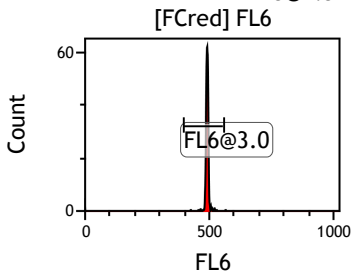

Gate	X-AMean	HP	X-CV
All	390.52	2.07	
FCblue@2.0	689.63	0.49	
FCred	226.49	0.94	
FCviolet	81.39	2.07	

Gate	X-AMean	HP	X-CV
All	500.88	0.42	
FL1@2.0	501.73	0.42	

Gate	X-AMean	HP	X-CV
All	516.45	0.49	
FL2@2.0	517.53	0.49	

Gate	X-AMean	HP	X-CV
All	493.11	0.78	
FL3@2.0	494.14	0.78	

Gate	X-AMean	HP	X-CV
All	495.37	0.95	
FL4@2.0	495.17	0.95	

Gate	X-AMean	HP	X-CV
All	500.83	0.94	
FL5@2.5	500.83	0.94	

Gate	X-AMean	HP	X-CV
All	490.91	0.87	
FL6@3.0	491.51	0.87	