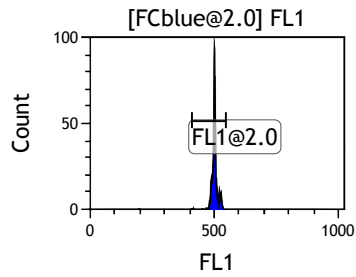

Gate	X-AMean	HP	X-CV
All	390.52	2.07	
FCblue@2.0	689.63	0.49	
FCred	226.49	0.94	
FCviolet	81.39	2.07	

Gate	X-AMean	HP	X-CV
All	500.88	0.42	
FL1@2.0	501.73	0.42	

Gate	X-AMean	HP	X-CV
All	516.45	0.49	
FL2@2.0	517.53	0.49	

Gate	X-AMean	HP	X-CV
All	493.11	0.78	
FL3@2.0	494.14	0.78	

Gate	X-AMean	HP	X-CV
All	495.37	0.95	
FL4@2.0	495.17	0.95	

Gate	X-AMean	HP	X-CV
All	500.83	0.94	
FL5@2.5	500.83	0.94	

Gate	X-AMean	HP	X-CV
All	490.91	0.87	
FL6@3.0	491.51	0.87	