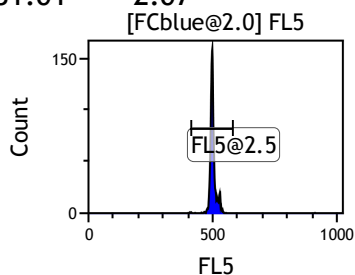

Gate	X-AMean	HP	X-CV
All	422.00	0.56	
FCblue@2.0	693.73	0.25	
FCred	227.26	0.56	
FCviolet	81.01	2.07	

Gate	X-AMean	HP	X-CV
All	472.08	0.63	
FL1@2.0	472.53	0.63	

Gate	X-AMean	HP	X-CV
All	473.36	0.81	
FL2@2.0	473.97	0.81	

Gate	X-AMean	HP	X-CV
All	491.55	0.86	
FL3@2.0	491.92	0.86	

Gate	X-AMean	HP	X-CV
All	495.45	0.78	
FL4@2.0	494.86	0.78	

Gate	X-AMean	HP	X-CV
All	500.89	0.94	
FL5@2.5	500.38	0.94	

Gate	X-AMean	HP	X-CV
All	474.31	0.89	
FL6@3.0	478.94	0.89	