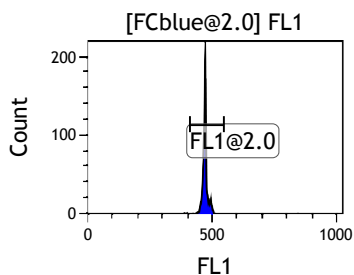

Gate	X-AMean	HP	X-CV
All	422.00	0.56	
FCblue@2.0	693.73	0.25	
FCred	227.26	0.56	
FCviolet	81.01	2.07	

Gate	X-AMean	HP	X-CV
All	472.08	0.63	
FL1@2.0	472.53	0.63	

Gate	X-AMean	HP	X-CV
All	473.36	0.81	
FL2@2.0	473.97	0.81	

Gate	X-AMean	HP	X-CV
All	491.55	0.86	
FL3@2.0	491.92	0.86	

Gate	X-AMean	HP	X-CV
All	495.45	0.78	
FL4@2.0	494.86	0.78	

Gate	X-AMean	HP	X-CV
All	500.89	0.94	
FL5@2.5	500.38	0.94	

Gate	X-AMean	HP	X-CV
All	474.31	0.89	
FL6@3.0	478.94	0.89	