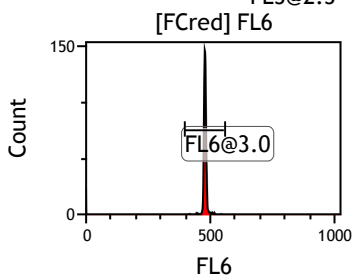

Gate	X-AMean	HP	X-CV
All	422.00	0.56	
FCblue@2.0	693.73	0.25	
FCred	227.26	0.56	
FCviolet	81.01	2.07	

Gate	X-AMean	HP	X-CV
All	472.08	0.63	
FL1@2.0	472.53	0.63	

Gate	X-AMean	HP	X-CV
All	473.36	0.81	
FL2@2.0	473.97	0.81	

Gate	X-AMean	HP	X-CV
All	491.55	0.86	
FL3@2.0	491.92	0.86	

Gate	X-AMean	HP	X-CV
All	495.45	0.78	
FL4@2.0	494.86	0.78	

Gate	X-AMean	HP	X-CV
All	500.89	0.94	
FL5@2.5	500.38	0.94	

Gate	X-AMean	HP	X-CV
All	474.31	0.89	
FL6@3.0	478.94	0.89	