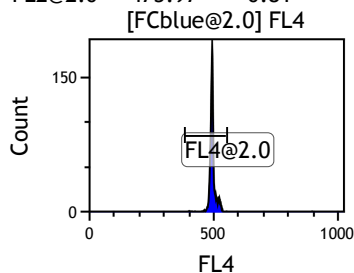

Gate	X-AMean	HP	X-CV
All	422.00	0.56	
FCblue@2.0	693.73	0.25	
FCred	227.26	0.56	
FCviolet	81.01	2.07	

Gate	X-AMean	HP	X-CV
All	472.08	0.63	
FL1@2.0	472.53	0.63	

Gate	X-AMean	HP	X-CV
All	473.36	0.81	
FL2@2.0	473.97	0.81	

Gate	X-AMean	HP	X-CV
All	491.55	0.86	
FL3@2.0	491.92	0.86	

Gate	X-AMean	HP	X-CV
All	495.45	0.78	
FL4@2.0	494.86	0.78	

Gate	X-AMean	HP	X-CV
All	500.89	0.94	
FL5@2.5	500.38	0.94	

Gate	X-AMean	HP	X-CV
All	474.31	0.89	
FL6@3.0	478.94	0.89	