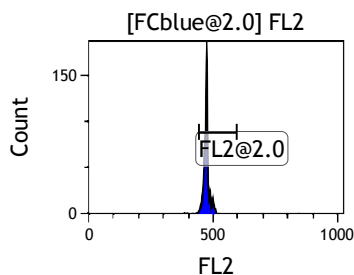

Gate	X-AMean	HP	X-CV
All	422.00	0.56	
FCblue@2.0	693.73	0.25	
FCred	227.26	0.56	
FCviolet	81.01	2.07	

Gate	X-AMean	HP	X-CV
All	472.08	0.63	
FL1@2.0	472.53	0.63	

Gate	X-AMean	HP	X-CV
All	473.36	0.81	
FL2@2.0	473.97	0.81	

Gate	X-AMean	HP	X-CV
All	491.55	0.86	
FL3@2.0	491.92	0.86	

Gate	X-AMean	HP	X-CV
All	495.45	0.78	
FL4@2.0	494.86	0.78	

Gate	X-AMean	HP	X-CV
All	500.89	0.94	
FL5@2.5	500.38	0.94	

Gate	X-AMean	HP	X-CV
All	474.31	0.89	
FL6@3.0	478.94	0.89	