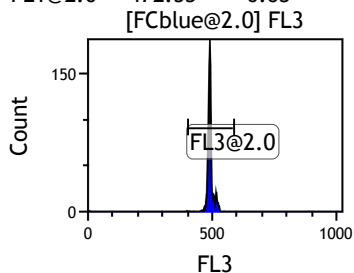

Gate	X-AMean	HP	X-CV
All	422.00	0.56	
FCblue@2.0	693.73	0.25	
FCred	227.26	0.56	
FCviolet	81.01	2.07	

Gate	X-AMean	HP	X-CV
All	472.08	0.63	
FL1@2.0	472.53	0.63	

Gate	X-AMean	HP	X-CV
All	473.36	0.81	
FL2@2.0	473.97	0.81	

Gate	X-AMean	HP	X-CV
All	491.55	0.86	
FL3@2.0	491.92	0.86	

Gate	X-AMean	HP	X-CV
All	495.45	0.78	
FL4@2.0	494.86	0.78	

Gate	X-AMean	HP	X-CV
All	500.89	0.94	
FL5@2.5	500.38	0.94	

Gate	X-AMean	HP	X-CV
All	474.31	0.89	
FL6@3.0	478.94	0.89	