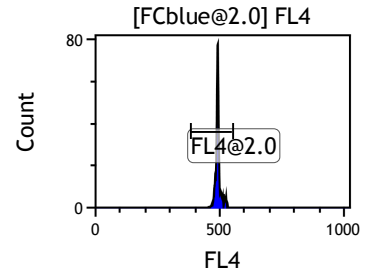

Gate	X-AMean	HP	X-CV
All	451.61	0.31	
FCblue@2.0	683.53	0.31	
FCred	223.77	0.38	
FCviolet	79.69	1.59	

Gate	X-AMean	HP	X-CV
All	494.50	0.43	
FL1@2.0	494.50	0.43	

Gate	X-AMean	HP	X-CV
All	487.91	0.61	
FL2@2.0	487.96	0.61	

Gate	X-AMean	HP	X-CV
All	501.50	0.60	
FL3@2.0	501.50	0.60	

Gate	X-AMean	HP	X-CV
All	493.51	0.69	
FL4@2.0	493.51	0.69	

Gate	X-AMean	HP	X-CV
All	485.15	0.97	
FL5@2.5	485.15	0.97	

Gate	X-AMean	HP	X-CV
All	498.54	0.76	
FL6@3.0	498.54	0.76	