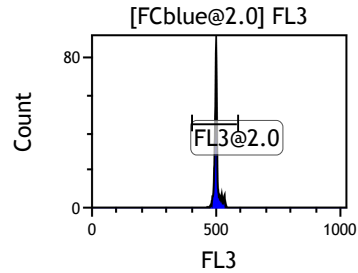

Gate	X-AMean	HP	X-CV
All	451.61	0.31	
FCblue@2.0	683.53	0.31	
FCred	223.77	0.38	
FCviolet	79.69	1.59	

Gate	X-AMean	HP	X-CV
All	494.50	0.43	
FL1@2.0	494.50	0.43	

Gate	X-AMean	HP	X-CV
All	487.91	0.61	
FL2@2.0	487.96	0.61	

Gate	X-AMean	HP	X-CV
All	501.50	0.60	
FL3@2.0	501.50	0.60	

Gate	X-AMean	HP	X-CV
All	493.51	0.69	
FL4@2.0	493.51	0.69	

Gate	X-AMean	HP	X-CV
All	485.15	0.97	
FL5@2.5	485.15	0.97	

Gate	X-AMean	HP	X-CV
All	498.54	0.76	
FL6@3.0	498.54	0.76	