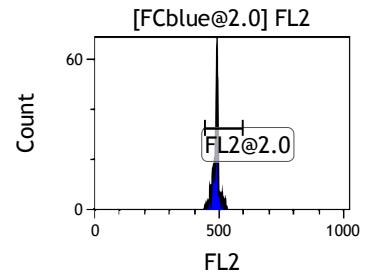

Gate	X-AMean	HP	X-CV
All	451.61	0.31	
FCblue@2.0	683.53	0.31	
FCred	223.77	0.38	
FCviolet	79.69	1.59	

Gate	X-AMean	HP	X-CV
All	494.50	0.43	
FL1@2.0	494.50	0.43	

Gate	X-AMean	HP	X-CV
All	487.91	0.61	
FL2@2.0	487.96	0.61	

Gate	X-AMean	HP	X-CV
All	501.50	0.60	
FL3@2.0	501.50	0.60	

Gate	X-AMean	HP	X-CV
All	493.51	0.69	
FL4@2.0	493.51	0.69	

Gate	X-AMean	HP	X-CV
All	485.15	0.97	
FL5@2.5	485.15	0.97	

Gate	X-AMean	HP	X-CV
All	498.54	0.76	
FL6@3.0	498.54	0.76	