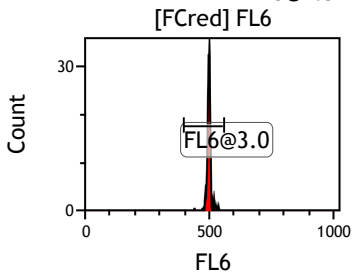

Gate	X-AMean	HP	X-CV
All	451.61	0.31	
FCblue@2.0	683.53	0.31	
FCred	223.77	0.38	
FCviolet	79.69	1.59	

Gate	X-AMean	HP	X-CV
All	494.50	0.43	
FL1@2.0	494.50	0.43	

Gate	X-AMean	HP	X-CV
All	487.91	0.61	
FL2@2.0	487.96	0.61	

Gate	X-AMean	HP	X-CV
All	501.50	0.60	
FL3@2.0	501.50	0.60	

Gate	X-AMean	HP	X-CV
All	493.51	0.69	
FL4@2.0	493.51	0.69	

Gate	X-AMean	HP	X-CV
All	485.15	0.97	
FL5@2.5	485.15	0.97	

Gate	X-AMean	HP	X-CV
All	498.54	0.76	
FL6@3.0	498.54	0.76	