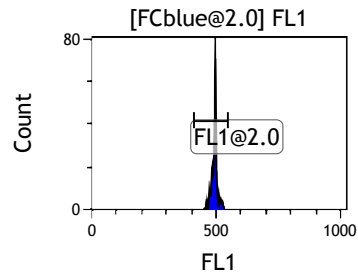

Gate	X-AMean	HP	X-CV
All	451.61	0.31	
FCblue@2.0	683.53	0.31	
FCred	223.77	0.38	
FCviolet	79.69	1.59	

Gate	X-AMean	HP	X-CV
All	494.50	0.43	
FL1@2.0	494.50	0.43	

Gate	X-AMean	HP	X-CV
All	487.91	0.61	
FL2@2.0	487.96	0.61	

Gate	X-AMean	HP	X-CV
All	501.50	0.60	
FL3@2.0	501.50	0.60	

Gate	X-AMean	HP	X-CV
All	493.51	0.69	
FL4@2.0	493.51	0.69	

Gate	X-AMean	HP	X-CV
All	485.15	0.97	
FL5@2.5	485.15	0.97	

Gate	X-AMean	HP	X-CV
All	498.54	0.76	
FL6@3.0	498.54	0.76	