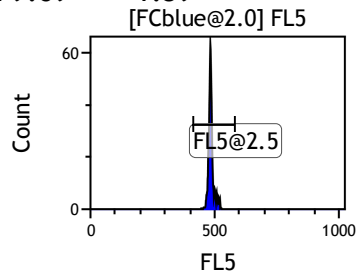

Gate	X-AMean	HP	X-CV
All	451.61	0.31	
FCblue@2.0	683.53	0.31	
FCred	223.77	0.38	
FCviolet	79.69	1.59	

Gate	X-AMean	HP	X-CV
All	494.50	0.43	
FL1@2.0	494.50	0.43	

Gate	X-AMean	HP	X-CV
All	487.91	0.61	
FL2@2.0	487.96	0.61	

Gate	X-AMean	HP	X-CV
All	501.50	0.60	
FL3@2.0	501.50	0.60	

Gate	X-AMean	HP	X-CV
All	493.51	0.69	
FL4@2.0	493.51	0.69	

Gate	X-AMean	HP	X-CV
All	485.15	0.97	
FL5@2.5	485.15	0.97	

Gate	X-AMean	HP	X-CV
All	498.54	0.76	
FL6@3.0	498.54	0.76	