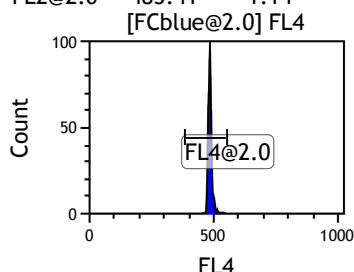

Gate	X-AMean	HP	X-CV
All	495.80	1.87	
FCblue@2.0	755.71	0.84	
FCred	247.03	1.20	
FCviolet	90.17	1.87	

Gate	X-AMean	HP	X-CV
All	496.58	0.94	
FL1@2.0	496.58	0.94	

Gate	X-AMean	HP	X-CV
All	485.41	1.14	
FL2@2.0	485.41	1.14	

Gate	X-AMean	HP	X-CV
All	489.30	0.96	
FL3@2.0	489.30	0.96	

Gate	X-AMean	HP	X-CV
All	484.74	1.05	
FL4@2.0	484.74	1.05	

Gate	X-AMean	HP	X-CV
All	469.20	1.18	
FL5@2.5	469.20	1.18	

Gate	X-AMean	HP	X-CV
All	493.94	1.03	
FL6@3.0	496.43	1.03	

Gate	X-AMean	HP	X-CV
All	483.73	0.79	
FL7@3.0	486.30	0.79	

Gate	X-AMean	HP	X-CV
All	498.32	1.29	
FL8@3.0	500.84	1.29	

Gate	X-AMean	HP	X-CV
All	481.67	0.86	
FL9@4.0	492.18	0.86	

Gate	X-AMean	HP	X-CV
All	485.04	0.95	
FL10@4.0	495.16	0.95	