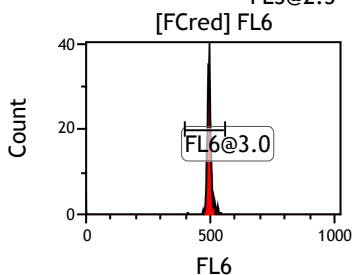

Gate	X-AMean	HP	X-CV
All	495.80	1.87	
FCblue@2.0	755.71	0.84	
FCred	247.03	1.20	
FCviolet	90.17	1.87	

Gate	X-AMean	HP	X-CV
All	496.58	0.94	
FL1@2.0	496.58	0.94	

Gate	X-AMean	HP	X-CV
All	485.41	1.14	
FL2@2.0	485.41	1.14	

Gate	X-AMean	HP	X-CV
All	489.30	0.96	
FL3@2.0	489.30	0.96	

Gate	X-AMean	HP	X-CV
All	484.74	1.05	
FL4@2.0	484.74	1.05	

Gate	X-AMean	HP	X-CV
All	469.20	1.18	
FL5@2.5	469.20	1.18	

Gate	X-AMean	HP	X-CV
All	493.94	1.03	
FL6@3.0	496.43	1.03	