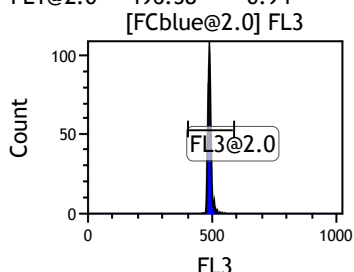

Gate	X-AMean	HP	X-CV
All	495.80	1.87	
FCblue@2.0	755.71	0.84	
FCred	247.03	1.20	
FCviolet	90.17	1.87	

Gate	X-AMean	HP	X-CV
All	496.58	0.94	
FL1@2.0	496.58	0.94	

Gate	X-AMean	HP	X-CV
All	485.41	1.14	
FL2@2.0	485.41	1.14	

Gate	X-AMean	HP	X-CV
All	489.30	0.96	
FL3@2.0	489.30	0.96	

Gate	X-AMean	HP	X-CV
All	484.74	1.05	
FL4@2.0	484.74	1.05	

Gate	X-AMean	HP	X-CV
All	469.20	1.18	
FL5@2.5	469.20	1.18	

Gate	X-AMean	HP	X-CV
All	493.94	1.03	
FL6@3.0	496.43	1.03	