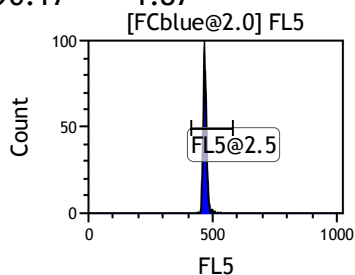

Gate	X-AMean	HP	X-CV
All	495.80	1.87	
FCblue@2.0	755.71	0.84	
FCred	247.03	1.20	
FCviolet	90.17	1.87	

Gate	X-AMean	HP	X-CV
All	496.58	0.94	
FL1@2.0	496.58	0.94	

Gate	X-AMean	HP	X-CV
All	485.41	1.14	
FL2@2.0	485.41	1.14	

Gate	X-AMean	HP	X-CV
All	489.30	0.96	
FL3@2.0	489.30	0.96	

Gate	X-AMean	HP	X-CV
All	484.74	1.05	
FL4@2.0	484.74	1.05	

Gate	X-AMean	HP	X-CV
All	469.20	1.18	
FL5@2.5	469.20	1.18	

Gate	X-AMean	HP	X-CV
All	493.94	1.03	
FL6@3.0	496.43	1.03	

Gate	X-AMean	HP	X-CV
All	483.73	0.79	
FL7@3.0	486.30	0.79	

Gate	X-AMean	HP	X-CV
All	498.32	1.29	
FL8@3.0	500.84	1.29	

Gate	X-AMean	HP	X-CV
All	481.67	0.86	
FL9@4.0	492.18	0.86	

Gate	X-AMean	HP	X-CV
All	485.04	0.95	
FL10@4.0	495.16	0.95	