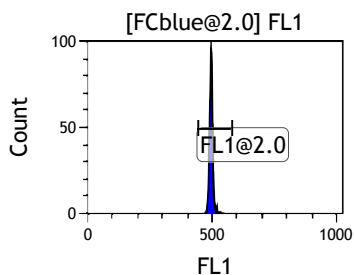

Gate	X-AMean	HP	X-CV
All	495.80	1.87	
FCblue@2.0	755.71	0.84	
FCred	247.03	1.20	
FCviolet	90.17	1.87	

Gate	X-AMean	HP	X-CV
All	496.58	0.94	
FL1@2.0	496.58	0.94	

Gate	X-AMean	HP	X-CV
All	485.41	1.14	
FL2@2.0	485.41	1.14	

Gate	X-AMean	HP	X-CV
All	489.30	0.96	
FL3@2.0	489.30	0.96	

Gate	X-AMean	HP	X-CV
All	484.74	1.05	
FL4@2.0	484.74	1.05	

Gate	X-AMean	HP	X-CV
All	469.20	1.18	
FL5@2.5	469.20	1.18	

Gate	X-AMean	HP	X-CV
All	493.94	1.03	
FL6@3.0	496.43	1.03	