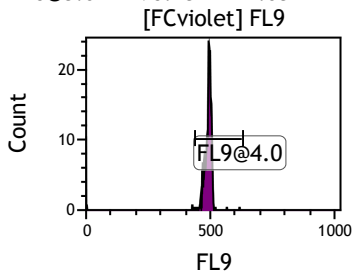

Gate	X-AMean	HP	X-CV
All	495.80	1.87	
FCblue@2.0	755.71	0.84	
FCred	247.03	1.20	
FCviolet	90.17	1.87	

Gate	X-AMean	HP	X-CV
All	496.58	0.94	
FL1@2.0	496.58	0.94	

Gate	X-AMean	HP	X-CV
All	485.41	1.14	
FL2@2.0	485.41	1.14	

Gate	X-AMean	HP	X-CV
All	489.30	0.96	
FL3@2.0	489.30	0.96	

Gate	X-AMean	HP	X-CV
All	484.74	1.05	
FL4@2.0	484.74	1.05	

Gate	X-AMean	HP	X-CV
All	469.20	1.18	
FL5@2.5	469.20	1.18	

Gate	X-AMean	HP	X-CV
All	493.94	1.03	
FL6@3.0	496.43	1.03	

Gate	X-AMean	HP	X-CV
All	483.73	0.79	
FL7@3.0	486.30	0.79	

Gate	X-AMean	HP	X-CV
All	498.32	1.29	
FL8@3.0	500.84	1.29	

Gate	X-AMean	HP	X-CV
All	481.67	0.86	
FL9@4.0	492.18	0.86	

Gate	X-AMean	HP	X-CV
All	485.04	0.95	
FL10@4.0	495.16	0.95	