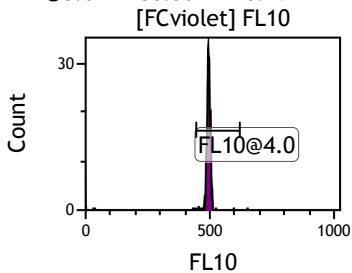

Gate	X-AMean	HP	X-CV
All	495.80	1.87	
FCblue@2.0	755.71	0.84	
FCred	247.03	1.20	
FCviolet	90.17	1.87	

Gate	X-AMean	HP	X-CV
All	496.58	0.94	
FL1@2.0	496.58	0.94	

Gate	X-AMean	HP	X-CV
All	485.41	1.14	
FL2@2.0	485.41	1.14	

Gate	X-AMean	HP	X-CV
All	489.30	0.96	
FL3@2.0	489.30	0.96	

Gate	X-AMean	HP	X-CV
All	484.74	1.05	
FL4@2.0	484.74	1.05	

Gate	X-AMean	HP	X-CV
All	469.20	1.18	
FL5@2.5	469.20	1.18	

Gate	X-AMean	HP	X-CV
All	493.94	1.03	
FL6@3.0	496.43	1.03	

Gate	X-AMean	HP	X-CV
All	483.73	0.79	
FL7@3.0	486.30	0.79	

Gate	X-AMean	HP	X-CV
All	498.32	1.29	
FL8@3.0	500.84	1.29	

Gate	X-AMean	HP	X-CV
All	481.67	0.86	
FL9@4.0	492.18	0.86	

Gate	X-AMean	HP	X-CV
All	485.04	0.95	
FL10@4.0	495.16	0.95	