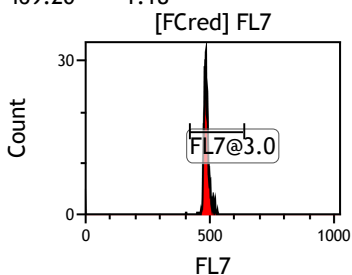

Gate	X-AMean	HP	X-CV
All	495.80	1.87	
FCblue@2.0	755.71	0.84	
FCred	247.03	1.20	
FCviolet	90.17	1.87	

Gate	X-AMean	HP	X-CV
All	496.58	0.94	
FL1@2.0	496.58	0.94	

Gate	X-AMean	HP	X-CV
All	485.41	1.14	
FL2@2.0	485.41	1.14	

Gate	X-AMean	HP	X-CV
All	489.30	0.96	
FL3@2.0	489.30	0.96	

Gate	X-AMean	HP	X-CV
All	484.74	1.05	
FL4@2.0	484.74	1.05	

Gate	X-AMean	HP	X-CV
All	469.20	1.18	
FL5@2.5	469.20	1.18	

Gate	X-AMean	HP	X-CV
All	493.94	1.03	
FL6@3.0	496.43	1.03	

Gate	X-AMean	HP	X-CV
All	483.73	0.79	
FL7@3.0	486.30	0.79	

Gate	X-AMean	HP	X-CV
All	498.32	1.29	
FL8@3.0	500.84	1.29	

Gate	X-AMean	HP	X-CV
All	481.67	0.86	
FL9@4.0	492.18	0.86	

Gate	X-AMean	HP	X-CV
All	485.04	0.95	
FL10@4.0	495.16	0.95	