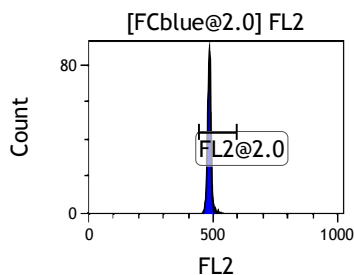

Gate	X-AMean	HP	X-CV
All	495.80	1.87	
FCblue@2.0	755.71	0.84	
FCred	247.03	1.20	
FCviolet	90.17	1.87	

Gate	X-AMean	HP	X-CV
All	496.58	0.94	
FL1@2.0	496.58	0.94	

Gate	X-AMean	HP	X-CV
All	485.41	1.14	
FL2@2.0	485.41	1.14	

Gate	X-AMean	HP	X-CV
All	489.30	0.96	
FL3@2.0	489.30	0.96	

Gate	X-AMean	HP	X-CV
All	484.74	1.05	
FL4@2.0	484.74	1.05	

Gate	X-AMean	HP	X-CV
All	469.20	1.18	
FL5@2.5	469.20	1.18	

Gate	X-AMean	HP	X-CV
All	493.94	1.03	
FL6@3.0	496.43	1.03	