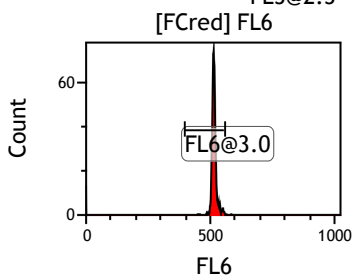

Gate	X-AMean	HP	X-CV
All	478.25	2.28	
FCblue@2.0	767.18	0.66	
FCred	251.09	1.19	
FCviolet	91.79	2.28	

Gate	X-AMean	HP	X-CV
All	509.99	0.91	
FL1@2.0	509.99	0.91	

Gate	X-AMean	HP	X-CV
All	503.11	0.93	
FL2@2.0	503.11	0.93	

Gate	X-AMean	HP	X-CV
All	500.62	0.85	
FL3@2.0	500.62	0.85	

Gate	X-AMean	HP	X-CV
All	494.14	0.95	
FL4@2.0	494.09	0.95	

Gate	X-AMean	HP	X-CV
All	479.46	1.15	
FL5@2.5	479.46	1.15	

Gate	X-AMean	HP	X-CV
All	511.62	0.91	
FL6@3.0	515.39	0.91	