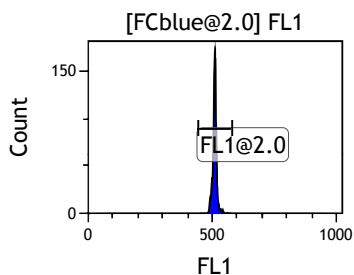

Gate	X-AMean	HP	X-CV
All	478.25	2.28	
FCblue@2.0	767.18	0.66	
FCred	251.09	1.19	
FCviolet	91.79	2.28	

Gate	X-AMean	HP	X-CV
All	509.99	0.91	
FL1@2.0	509.99	0.91	

Gate	X-AMean	HP	X-CV
All	503.11	0.93	
FL2@2.0	503.11	0.93	

Gate	X-AMean	HP	X-CV
All	500.62	0.85	
FL3@2.0	500.62	0.85	

Gate	X-AMean	HP	X-CV
All	494.14	0.95	
FL4@2.0	494.09	0.95	

Gate	X-AMean	HP	X-CV
All	479.46	1.15	
FL5@2.5	479.46	1.15	

Gate	X-AMean	HP	X-CV
All	511.62	0.91	
FL6@3.0	515.39	0.91	