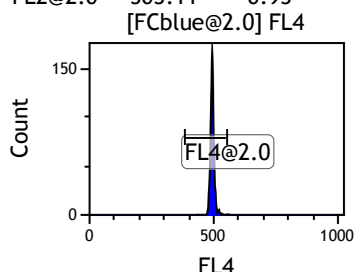

Gate	X-AMean	HP	X-CV
All	478.25	2.28	
FCblue@2.0	767.18	0.66	
FCred	251.09	1.19	
FCviolet	91.79	2.28	

Gate	X-AMean	HP	X-CV
All	509.99	0.91	
FL1@2.0	509.99	0.91	

Gate	X-AMean	HP	X-CV
All	503.11	0.93	
FL2@2.0	503.11	0.93	

Gate	X-AMean	HP	X-CV
All	500.62	0.85	
FL3@2.0	500.62	0.85	

Gate	X-AMean	HP	X-CV
All	494.14	0.95	
FL4@2.0	494.09	0.95	

Gate	X-AMean	HP	X-CV
All	479.46	1.15	
FL5@2.5	479.46	1.15	

Gate	X-AMean	HP	X-CV
All	511.62	0.91	
FL6@3.0	515.39	0.91	