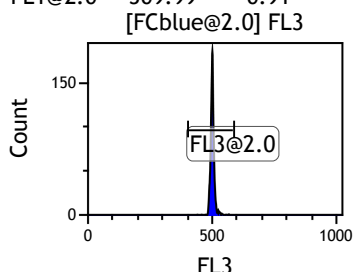

Gate	X-AMean	HP	X-CV
All	478.25	2.28	
FCblue@2.0	767.18	0.66	
FCred	251.09	1.19	
FCviolet	91.79	2.28	

Gate	X-AMean	HP	X-CV
All	509.99	0.91	
FL1@2.0	509.99	0.91	

Gate	X-AMean	HP	X-CV
All	503.11	0.93	
FL2@2.0	503.11	0.93	

Gate	X-AMean	HP	X-CV
All	500.62	0.85	
FL3@2.0	500.62	0.85	

Gate	X-AMean	HP	X-CV
All	494.14	0.95	
FL4@2.0	494.09	0.95	

Gate	X-AMean	HP	X-CV
All	479.46	1.15	
FL5@2.5	479.46	1.15	

Gate	X-AMean	HP	X-CV
All	511.62	0.91	
FL6@3.0	515.39	0.91	