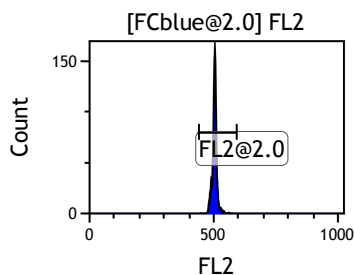

Gate	X-AMean	HP	X-CV
All	478.25	2.28	
FCblue@2.0	767.18	0.66	
FCred	251.09	1.19	
FCviolet	91.79	2.28	

Gate	X-AMean	HP	X-CV
All	509.99	0.91	
FL1@2.0	509.99	0.91	

Gate	X-AMean	HP	X-CV
All	503.11	0.93	
FL2@2.0	503.11	0.93	

Gate	X-AMean	HP	X-CV
All	500.62	0.85	
FL3@2.0	500.62	0.85	

Gate	X-AMean	HP	X-CV
All	494.14	0.95	
FL4@2.0	494.09	0.95	

Gate	X-AMean	HP	X-CV
All	479.46	1.15	
FL5@2.5	479.46	1.15	

Gate	X-AMean	HP	X-CV
All	511.62	0.91	
FL6@3.0	515.39	0.91	