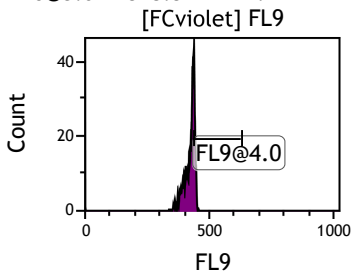

Gate	X-AMean	HP	X-CV
All	474.18	1.79	
FCblue@2.0	783.86	0.43	
FCred	256.20	1.17	
FCviolet	93.75	1.79	

Gate	X-AMean	HP	X-CV
All	513.82	0.80	
FL1@2.0	514.08	0.80	

Gate	X-AMean	HP	X-CV
All	500.31	0.91	
FL2@2.0	501.22	0.91	

Gate	X-AMean	HP	X-CV
All	503.68	1.50	
FL3@2.0	503.88	1.50	

Gate	X-AMean	HP	X-CV
All	494.71	2.04	
FL4@2.0	494.91	2.04	

Gate	X-AMean	HP	X-CV
All	481.31	1.58	
FL5@2.5	481.50	1.58	

Gate	X-AMean	HP	X-CV
All	522.97	1.12	
FL6@3.0	528.52	1.12	

Gate	X-AMean	HP	X-CV
All	515.52	1.30	
FL7@3.0	522.51	1.30	

Gate	X-AMean	HP	X-CV
All	535.06	0.62	
FL8@3.0	542.13	0.62	

Gate	X-AMean	HP	X-CV
All	401.71	N/A	
FL9@4.0	441.59	0.48	

Gate	X-AMean	HP	X-CV
All	414.91	1.25	
FL10@4.0	448.04	0.48	