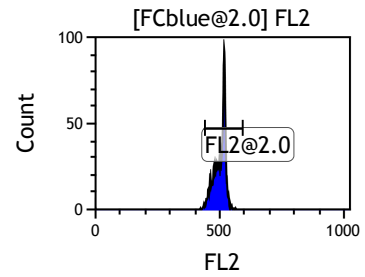

Gate	X-AMean	HP	X-CV
All	474.18	1.79	
FCblue@2.0	783.86	0.43	
FCred	256.20	1.17	
FCviolet	93.75	1.79	

Gate	X-AMean	HP	X-CV
All	513.82	0.80	
FL1@2.0	514.08	0.80	

Gate	X-AMean	HP	X-CV
All	500.31	0.91	
FL2@2.0	501.22	0.91	

Gate	X-AMean	HP	X-CV
All	503.68	1.50	
FL3@2.0	503.88	1.50	

Gate	X-AMean	HP	X-CV
All	494.71	2.04	
FL4@2.0	494.91	2.04	

Gate	X-AMean	HP	X-CV
All	481.31	1.58	
FL5@2.5	481.50	1.58	

Gate	X-AMean	HP	X-CV
All	522.97	1.12	
FL6@3.0	528.52	1.12	