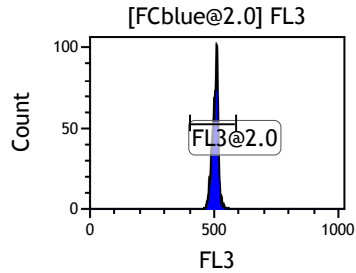

Gate	X-AMean	HP	X-CV
All	474.18	1.79	
FCblue@2.0	783.86	0.43	
FCred	256.20	1.17	
FCviolet	93.75	1.79	

Gate	X-AMean	HP	X-CV
All	513.82	0.80	
FL1@2.0	514.08	0.80	

Gate	X-AMean	HP	X-CV
All	500.31	0.91	
FL2@2.0	501.22	0.91	

Gate	X-AMean	HP	X-CV
All	503.68	1.50	
FL3@2.0	503.88	1.50	

Gate	X-AMean	HP	X-CV
All	494.71	2.04	
FL4@2.0	494.91	2.04	

Gate	X-AMean	HP	X-CV
All	481.31	1.58	
FL5@2.5	481.50	1.58	

Gate	X-AMean	HP	X-CV
All	522.97	1.12	
FL6@3.0	528.52	1.12	