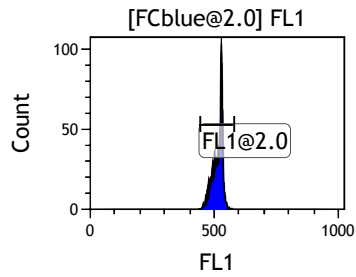

Gate	X-AMean	HP	X-CV
All	474.18	1.79	
FCblue@2.0	783.86	0.43	
FCred	256.20	1.17	
FCviolet	93.75	1.79	

Gate	X-AMean	HP	X-CV
All	513.82	0.80	
FL1@2.0	514.08	0.80	

Gate	X-AMean	HP	X-CV
All	500.31	0.91	
FL2@2.0	501.22	0.91	

Gate	X-AMean	HP	X-CV
All	503.68	1.50	
FL3@2.0	503.88	1.50	

Gate	X-AMean	HP	X-CV
All	494.71	2.04	
FL4@2.0	494.91	2.04	

Gate	X-AMean	HP	X-CV
All	481.31	1.58	
FL5@2.5	481.50	1.58	

Gate	X-AMean	HP	X-CV
All	522.97	1.12	
FL6@3.0	528.52	1.12	