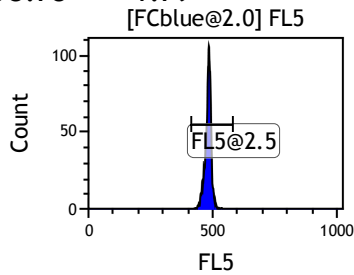

Gate	X-AMean	HP	X-CV
All	474.18	1.79	
FCblue@2.0	783.86	0.43	
FCred	256.20	1.17	
FCviolet	93.75	1.79	

Gate	X-AMean	HP	X-CV
All	513.82	0.80	
FL1@2.0	514.08	0.80	

Gate	X-AMean	HP	X-CV
All	500.31	0.91	
FL2@2.0	501.22	0.91	

Gate	X-AMean	HP	X-CV
All	503.68	1.50	
FL3@2.0	503.88	1.50	

Gate	X-AMean	HP	X-CV
All	494.71	2.04	
FL4@2.0	494.91	2.04	

Gate	X-AMean	HP	X-CV
All	481.31	1.58	
FL5@2.5	481.50	1.58	

Gate	X-AMean	HP	X-CV
All	522.97	1.12	
FL6@3.0	528.52	1.12	