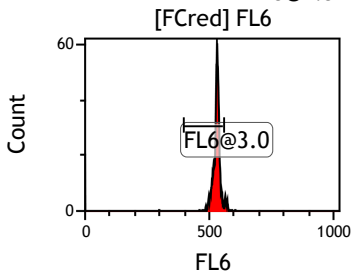

Gate	X-AMean	HP	X-CV
All	474.18	1.79	
FCblue@2.0	783.86	0.43	
FCred	256.20	1.17	
FCviolet	93.75	1.79	

Gate	X-AMean	HP	X-CV
All	513.82	0.80	
FL1@2.0	514.08	0.80	

Gate	X-AMean	HP	X-CV
All	500.31	0.91	
FL2@2.0	501.22	0.91	

Gate	X-AMean	HP	X-CV
All	503.68	1.50	
FL3@2.0	503.88	1.50	

Gate	X-AMean	HP	X-CV
All	494.71	2.04	
FL4@2.0	494.91	2.04	

Gate	X-AMean	HP	X-CV
All	481.31	1.58	
FL5@2.5	481.50	1.58	

Gate	X-AMean	HP	X-CV
All	522.97	1.12	
FL6@3.0	528.52	1.12	