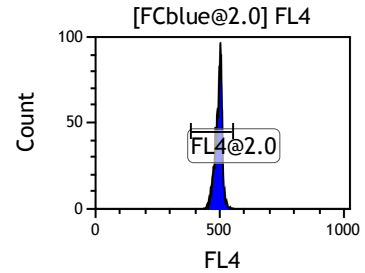

Gate	X-AMean	HP	X-CV
All	474.18	1.79	
FCblue@2.0	783.86	0.43	
FCred	256.20	1.17	
FCviolet	93.75	1.79	

Gate	X-AMean	HP	X-CV
All	513.82	0.80	
FL1@2.0	514.08	0.80	

Gate	X-AMean	HP	X-CV
All	500.31	0.91	
FL2@2.0	501.22	0.91	

Gate	X-AMean	HP	X-CV
All	503.68	1.50	
FL3@2.0	503.88	1.50	

Gate	X-AMean	HP	X-CV
All	494.71	2.04	
FL4@2.0	494.91	2.04	

Gate	X-AMean	HP	X-CV
All	481.31	1.58	
FL5@2.5	481.50	1.58	

Gate	X-AMean	HP	X-CV
All	522.97	1.12	
FL6@3.0	528.52	1.12	