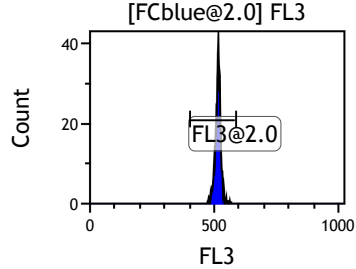

Gate	X-AMean	HP	X-CV
All	519.03		2.00
FL1@2.0	518.89		2.00

Gate	X-AMean	HP	X-CV
All	507.37		1.05
FL2@2.0	507.86		1.05

Gate	X-AMean	HP	X-CV
All	536.04		0.70
FCblue@2.0	791.28		0.70
FCred	259.04		0.98
FCviolet	94.34		1.79

Gate	X-AMean	HP	X-CV
All	515.06		1.07
FL3@2.0	515.06		1.07

Gate	X-AMean	HP	X-CV
All	503.84		1.17
FL4@2.0	503.71		1.17

Gate	X-AMean	HP	X-CV
All	489.98		0.61
FL5@2.5	489.98		0.61

Gate	X-AMean	HP	X-CV
All	525.91		1.58
FL6@3.0	531.20		1.58