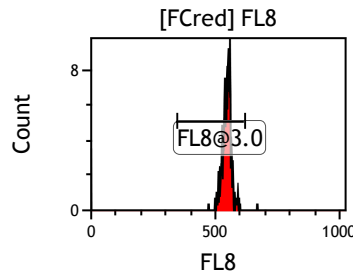

Gate	X-AMean	HP	X-CV
All	519.03		2.00
FL1@2.0	518.89		2.00

Gate	X-AMean	HP	X-CV
All	507.37		1.05
FL2@2.0	507.86		1.05

Gate	X-AMean	HP	X-CV
All	536.04		0.70
FCblue@2.0	791.28		0.70
FCred	259.04		0.98
FCviolet	94.34		1.79

Gate	X-AMean	HP	X-CV
All	515.06		1.07
FL3@2.0	515.06		1.07

Gate	X-AMean	HP	X-CV
All	503.84		1.17
FL4@2.0	503.71		1.17

Gate	X-AMean	HP	X-CV
All	489.98		0.61
FL5@2.5	489.98		0.61

Gate	X-AMean	HP	X-CV
All	525.91		1.58
FL6@3.0	531.20		1.58