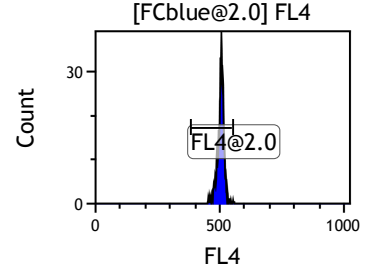

Gate	X-AMean	HP	X-CV
All	519.03		2.00
FL1@2.0	518.89		2.00

Gate	X-AMean	HP	X-CV
All	507.37		1.05
FL2@2.0	507.86		1.05

Gate	X-AMean	HP	X-CV
All	536.04		0.70
FCblue@2.0	791.28		0.70
FCred	259.04		0.98
FCviolet	94.34		1.79

Gate	X-AMean	HP	X-CV
All	515.06		1.07
FL3@2.0	515.06		1.07

Gate	X-AMean	HP	X-CV
All	503.84		1.17
FL4@2.0	503.71		1.17

Gate	X-AMean	HP	X-CV
All	489.98		0.61
FL5@2.5	489.98		0.61

Gate	X-AMean	HP	X-CV
All	525.91		1.58
FL6@3.0	531.20		1.58