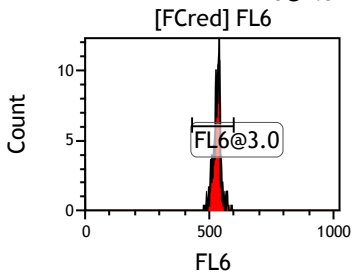

Gate	X-AMean	HP	X-CV
All	519.03		2.00
FL1@2.0	518.89		2.00

Gate	X-AMean	HP	X-CV
All	507.37		1.05
FL2@2.0	507.86		1.05

Gate	X-AMean	HP	X-CV
All	536.04		0.70
FCblue@2.0	791.28		0.70
FCred	259.04		0.98
FCviolet	94.34		1.79

Gate	X-AMean	HP	X-CV
All	515.06		1.07
FL3@2.0	515.06		1.07

Gate	X-AMean	HP	X-CV
All	503.84		1.17
FL4@2.0	503.71		1.17

Gate	X-AMean	HP	X-CV
All	489.98		0.61
FL5@2.5	489.98		0.61

Gate	X-AMean	HP	X-CV
All	525.91		1.58
FL6@3.0	531.20		1.58