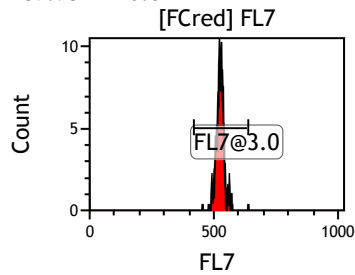

Gate	X-AMean	HP	X-CV
All	519.03		2.00
FL1@2.0	518.89		2.00

Gate	X-AMean	HP	X-CV
All	507.37		1.05
FL2@2.0	507.86		1.05

Gate	X-AMean	HP	X-CV
All	536.04		0.70
FCblue@2.0	791.28		0.70
FCred	259.04		0.98
FCviolet	94.34		1.79

Gate	X-AMean	HP	X-CV
All	515.06		1.07
FL3@2.0	515.06		1.07

Gate	X-AMean	HP	X-CV
All	503.84		1.17
FL4@2.0	503.71		1.17

Gate	X-AMean	HP	X-CV
All	489.98		0.61
FL5@2.5	489.98		0.61

Gate	X-AMean	HP	X-CV
All	525.91		1.58
FL6@3.0	531.20		1.58