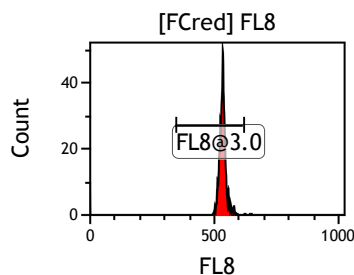

Gate	X-A-Mean	HP	X-CV
All	455.12	0.48	
FCblue@2.0	708.09	0.24	
FCred	230.37	0.92	
FCviolet	84.62	1.50	

Gate	X-A-Mean	HP	X-CV
All	508.26	0.83	
FL1@2.0	508.26	0.83	

Gate	X-A-Mean	HP	X-CV
All	494.28	0.93	
FL2@2.0	494.37	0.93	

Gate	X-A-Mean	HP	X-CV
All	511.86	0.74	
FL3@2.0	511.86	0.74	

Gate	X-A-Mean	HP	X-CV
All	501.72	0.84	
FL4@2.0	501.72	0.84	

Gate	X-A-Mean	HP	X-CV
All	503.72	1.26	
FL5@2.5	503.72	1.26	

Gate	X-A-Mean	HP	X-CV
All	519.73	0.89	
FL6@3.0	522.46	0.89	

Gate	X-A-Mean	HP	X-CV
All	516.84	1.65	
FL7@3.0	520.17	1.65	

Gate	X-A-Mean	HP	X-CV
All	530.74	1.11	
FL8@3.0	533.87	1.11	

Gate	X-A-Mean	HP	X-CV
All	451.06	1.09	
FL9@4.0	464.76	1.09	

Gate	X-A-Mean	HP	X-CV
All	463.54	1.25	
FL10@4.0	474.90	1.25	