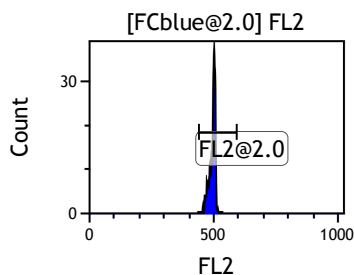

Gate	X-A-Mean	HP	X-CV
All	455.12	0.48	
FCblue@2.0	708.09	0.24	
FCred	230.37	0.92	
FCviolet	84.62	1.50	

Gate	X-A-Mean	HP	X-CV
All	508.26	0.83	
FL1@2.0	508.26	0.83	

Gate	X-A-Mean	HP	X-CV
All	494.28	0.93	
FL2@2.0	494.37	0.93	

Gate	X-A-Mean	HP	X-CV
All	511.86	0.74	
FL3@2.0	511.86	0.74	

Gate	X-A-Mean	HP	X-CV
All	501.72	0.84	
FL4@2.0	501.72	0.84	

Gate	X-A-Mean	HP	X-CV
All	503.72	1.26	
FL5@2.5	503.72	1.26	

Gate	X-A-Mean	HP	X-CV
All	519.73	0.89	
FL6@3.0	522.46	0.89	