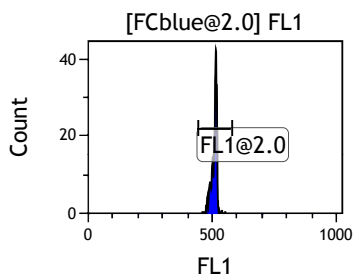

Gate	X-A-Mean	HP	X-CV
All	455.12	0.48	
FCblue@2.0	708.09	0.24	
FCred	230.37	0.92	
FCviolet	84.62	1.50	

Gate	X-A-Mean	HP	X-CV
All	508.26	0.83	
FL1@2.0	508.26	0.83	

Gate	X-A-Mean	HP	X-CV
All	494.28	0.93	
FL2@2.0	494.37	0.93	

Gate	X-A-Mean	HP	X-CV
All	511.86	0.74	
FL3@2.0	511.86	0.74	

Gate	X-A-Mean	HP	X-CV
All	501.72	0.84	
FL4@2.0	501.72	0.84	

Gate	X-A-Mean	HP	X-CV
All	503.72	1.26	
FL5@2.5	503.72	1.26	

Gate	X-A-Mean	HP	X-CV
All	519.73	0.89	
FL6@3.0	522.46	0.89	