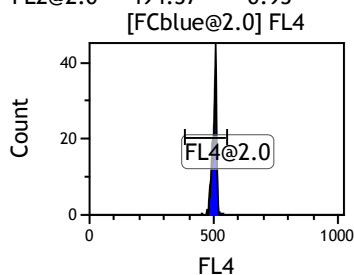

Gate	X-A-Mean	HP	X-CV
All	455.12	0.48	
FCblue@2.0	708.09	0.24	
FCred	230.37	0.92	
FCviolet	84.62	1.50	

Gate	X-A-Mean	HP	X-CV
All	508.26	0.83	
FL1@2.0	508.26	0.83	

Gate	X-A-Mean	HP	X-CV
All	494.28	0.93	
FL2@2.0	494.37	0.93	

Gate	X-A-Mean	HP	X-CV
All	511.86	0.74	
FL3@2.0	511.86	0.74	

Gate	X-A-Mean	HP	X-CV
All	501.72	0.84	
FL4@2.0	501.72	0.84	

Gate	X-A-Mean	HP	X-CV
All	503.72	1.26	
FL5@2.5	503.72	1.26	

Gate	X-A-Mean	HP	X-CV
All	519.73	0.89	
FL6@3.0	522.46	0.89	

Gate	X-A-Mean	HP	X-CV
All	516.84	1.65	
FL7@3.0	520.17	1.65	

Gate	X-A-Mean	HP	X-CV
All	530.74	1.11	
FL8@3.0	533.87	1.11	

Gate	X-A-Mean	HP	X-CV
All	451.06	1.09	
FL9@4.0	464.76	1.09	

Gate	X-A-Mean	HP	X-CV
All	463.54	1.25	
FL10@4.0	474.90	1.25	