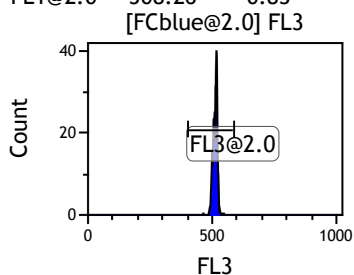

Gate	X-A-Mean	HP	X-CV
All	455.12	0.48	
FCblue@2.0	708.09	0.24	
FCred	230.37	0.92	
FCviolet	84.62	1.50	

Gate	X-A-Mean	HP	X-CV
All	508.26	0.83	
FL1@2.0	508.26	0.83	

Gate	X-A-Mean	HP	X-CV
All	494.28	0.93	
FL2@2.0	494.37	0.93	

Gate	X-A-Mean	HP	X-CV
All	511.86	0.74	
FL3@2.0	511.86	0.74	

Gate	X-A-Mean	HP	X-CV
All	501.72	0.84	
FL4@2.0	501.72	0.84	

Gate	X-A-Mean	HP	X-CV
All	503.72	1.26	
FL5@2.5	503.72	1.26	

Gate	X-A-Mean	HP	X-CV
All	519.73	0.89	
FL6@3.0	522.46	0.89	

Gate	X-A-Mean	HP	X-CV
All	516.84	1.65	
FL7@3.0	520.17	1.65	

Gate	X-A-Mean	HP	X-CV
All	530.74	1.11	
FL8@3.0	533.87	1.11	

Gate	X-A-Mean	HP	X-CV
All	451.06	1.09	
FL9@4.0	464.76	1.09	

Gate	X-A-Mean	HP	X-CV
All	463.54	1.25	
FL10@4.0	474.90	1.25	