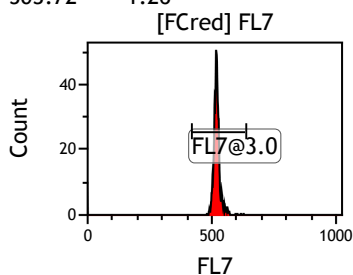

Gate	X-A-Mean	HP	X-CV
All	455.12	0.48	
FCblue@2.0	708.09	0.24	
FCred	230.37	0.92	
FCviolet	84.62	1.50	

Gate	X-A-Mean	HP	X-CV
All	508.26	0.83	
FL1@2.0	508.26	0.83	

Gate	X-A-Mean	HP	X-CV
All	494.28	0.93	
FL2@2.0	494.37	0.93	

Gate	X-A-Mean	HP	X-CV
All	511.86	0.74	
FL3@2.0	511.86	0.74	

Gate	X-A-Mean	HP	X-CV
All	501.72	0.84	
FL4@2.0	501.72	0.84	

Gate	X-A-Mean	HP	X-CV
All	503.72	1.26	
FL5@2.5	503.72	1.26	

Gate	X-A-Mean	HP	X-CV
All	519.73	0.89	
FL6@3.0	522.46	0.89	

Gate	X-A-Mean	HP	X-CV
All	516.84	1.65	
FL7@3.0	520.17	1.65	

Gate	X-A-Mean	HP	X-CV
All	530.74	1.11	
FL8@3.0	533.87	1.11	

Gate	X-A-Mean	HP	X-CV
All	451.06	1.09	
FL9@4.0	464.76	1.09	

Gate	X-A-Mean	HP	X-CV
All	463.54	1.25	
FL10@4.0	474.90	1.25	