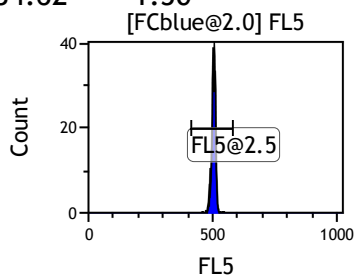

Gate	X-A-Mean	HP	X-CV
All	455.12	0.48	
FCblue@2.0	708.09	0.24	
FCred	230.37	0.92	
FCviolet	84.62	1.50	

Gate	X-A-Mean	HP	X-CV
All	508.26	0.83	
FL1@2.0	508.26	0.83	

Gate	X-A-Mean	HP	X-CV
All	494.28	0.93	
FL2@2.0	494.37	0.93	

Gate	X-A-Mean	HP	X-CV
All	511.86	0.74	
FL3@2.0	511.86	0.74	

Gate	X-A-Mean	HP	X-CV
All	501.72	0.84	
FL4@2.0	501.72	0.84	

Gate	X-A-Mean	HP	X-CV
All	503.72	1.26	
FL5@2.5	503.72	1.26	

Gate	X-A-Mean	HP	X-CV
All	519.73	0.89	
FL6@3.0	522.46	0.89	

Gate	X-A-Mean	HP	X-CV
All	516.84	1.65	
FL7@3.0	520.17	1.65	

Gate	X-A-Mean	HP	X-CV
All	530.74	1.11	
FL8@3.0	533.87	1.11	

Gate	X-A-Mean	HP	X-CV
All	451.06	1.09	
FL9@4.0	464.76	1.09	

Gate	X-A-Mean	HP	X-CV
All	463.54	1.25	
FL10@4.0	474.90	1.25	