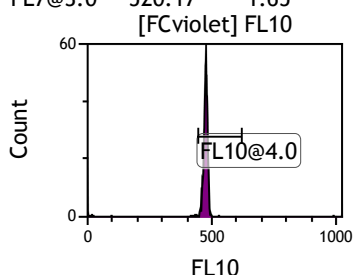

Gate	X-A-Mean	HP	X-CV
All	455.12	0.48	
FCblue@2.0	708.09	0.24	
FCred	230.37	0.92	
FCviolet	84.62	1.50	

Gate	X-A-Mean	HP	X-CV
All	508.26	0.83	
FL1@2.0	508.26	0.83	

Gate	X-A-Mean	HP	X-CV
All	494.28	0.93	
FL2@2.0	494.37	0.93	

Gate	X-A-Mean	HP	X-CV
All	511.86	0.74	
FL3@2.0	511.86	0.74	

Gate	X-A-Mean	HP	X-CV
All	501.72	0.84	
FL4@2.0	501.72	0.84	

Gate	X-A-Mean	HP	X-CV
All	503.72	1.26	
FL5@2.5	503.72	1.26	

Gate	X-A-Mean	HP	X-CV
All	519.73	0.89	
FL6@3.0	522.46	0.89	

Gate	X-A-Mean	HP	X-CV
All	516.84	1.65	
FL7@3.0	520.17	1.65	

Gate	X-A-Mean	HP	X-CV
All	530.74	1.11	
FL8@3.0	533.87	1.11	

Gate	X-A-Mean	HP	X-CV
All	451.06	1.09	
FL9@4.0	464.76	1.09	

Gate	X-A-Mean	HP	X-CV
All	463.54	1.25	
FL10@4.0	474.90	1.25	