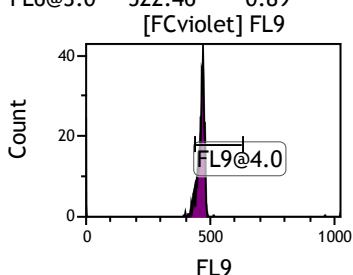

Gate	X-A-Mean	HP	X-CV
All	455.12	0.48	
FCblue@2.0	708.09	0.24	
FCred	230.37	0.92	
FCviolet	84.62	1.50	

Gate	X-A-Mean	HP	X-CV
All	508.26	0.83	
FL1@2.0	508.26	0.83	

Gate	X-A-Mean	HP	X-CV
All	494.28	0.93	
FL2@2.0	494.37	0.93	

Gate	X-A-Mean	HP	X-CV
All	511.86	0.74	
FL3@2.0	511.86	0.74	

Gate	X-A-Mean	HP	X-CV
All	501.72	0.84	
FL4@2.0	501.72	0.84	

Gate	X-A-Mean	HP	X-CV
All	503.72	1.26	
FL5@2.5	503.72	1.26	

Gate	X-A-Mean	HP	X-CV
All	519.73	0.89	
FL6@3.0	522.46	0.89	

Gate	X-A-Mean	HP	X-CV
All	516.84	1.65	
FL7@3.0	520.17	1.65	

Gate	X-A-Mean	HP	X-CV
All	530.74	1.11	
FL8@3.0	533.87	1.11	

Gate	X-A-Mean	HP	X-CV
All	451.06	1.09	
FL9@4.0	464.76	1.09	

Gate	X-A-Mean	HP	X-CV
All	463.54	1.25	
FL10@4.0	474.90	1.25	