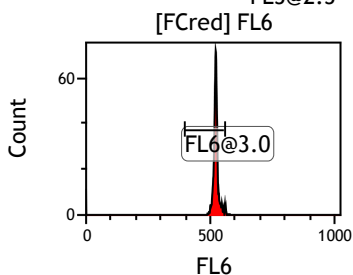

Gate	X-A-Mean	HP	X-CV
All	455.12	0.48	
FCblue@2.0	708.09	0.24	
FCred	230.37	0.92	
FCviolet	84.62	1.50	

Gate	X-A-Mean	HP	X-CV
All	508.26	0.83	
FL1@2.0	508.26	0.83	

Gate	X-A-Mean	HP	X-CV
All	494.28	0.93	
FL2@2.0	494.37	0.93	

Gate	X-A-Mean	HP	X-CV
All	511.86	0.74	
FL3@2.0	511.86	0.74	

Gate	X-A-Mean	HP	X-CV
All	501.72	0.84	
FL4@2.0	501.72	0.84	

Gate	X-A-Mean	HP	X-CV
All	503.72	1.26	
FL5@2.5	503.72	1.26	

Gate	X-A-Mean	HP	X-CV
All	519.73	0.89	
FL6@3.0	522.46	0.89	