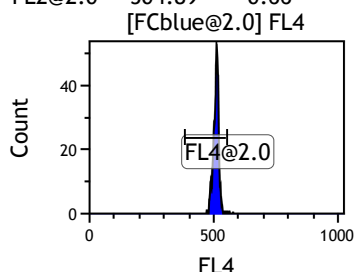

Gate	X-A-Mean	HP	X-CV
All	432.15	0.42	
FCblue@2.0	711.68	0.42	
FCred	233.20	0.92	
FCviolet	85.69	1.97	

Gate	X-A-Mean	HP	X-CV
All	516.55	0.65	
FL1@2.0	516.55	0.65	

Gate	X-A-Mean	HP	X-CV
All	504.89	0.66	
FL2@2.0	504.89	0.66	

Gate	X-A-Mean	HP	X-CV
All	520.34	0.89	
FL3@2.0	520.28	0.89	

Gate	X-A-Mean	HP	X-CV
All	508.95	1.25	
FL4@2.0	508.75	1.25	

Gate	X-A-Mean	HP	X-CV
All	509.53	1.33	
FL5@2.5	509.53	1.33	

Gate	X-A-Mean	HP	X-CV
All	523.99	0.97	
FL6@3.0	525.72	0.97	

Gate	X-A-Mean	HP	X-CV
All	519.52	1.31	
FL7@3.0	521.10	1.31	

Gate	X-A-Mean	HP	X-CV
All	539.60	1.02	
FL8@3.0	541.28	1.02	

Gate	X-A-Mean	HP	X-CV
All	488.90	0.33	
FL9@4.0	497.66	0.33	

Gate	X-A-Mean	HP	X-CV
All	482.75	1.28	
FL10@4.0	491.23	1.28	