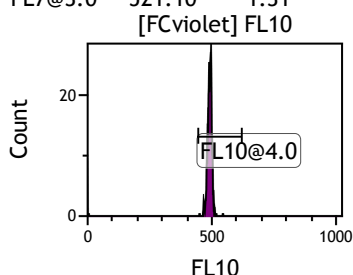

Gate	X-A-Mean	HP	X-CV
All	432.15	0.42	
FCblue@2.0	711.68	0.42	
FCred	233.20	0.92	
FCviolet	85.69	1.97	

Gate	X-A-Mean	HP	X-CV
All	516.55	0.65	
FL1@2.0	516.55	0.65	

Gate	X-A-Mean	HP	X-CV
All	504.89	0.66	
FL2@2.0	504.89	0.66	

Gate	X-A-Mean	HP	X-CV
All	520.34	0.89	
FL3@2.0	520.28	0.89	

Gate	X-A-Mean	HP	X-CV
All	508.95	1.25	
FL4@2.0	508.75	1.25	

Gate	X-A-Mean	HP	X-CV
All	509.53	1.33	
FL5@2.5	509.53	1.33	

Gate	X-A-Mean	HP	X-CV
All	523.99	0.97	
FL6@3.0	525.72	0.97	

Gate	X-A-Mean	HP	X-CV
All	519.52	1.31	
FL7@3.0	521.10	1.31	

Gate	X-A-Mean	HP	X-CV
All	539.60	1.02	
FL8@3.0	541.28	1.02	

Gate	X-A-Mean	HP	X-CV
All	488.90	0.33	
FL9@4.0	497.66	0.33	

Gate	X-A-Mean	HP	X-CV
All	482.75	1.28	
FL10@4.0	491.23	1.28	