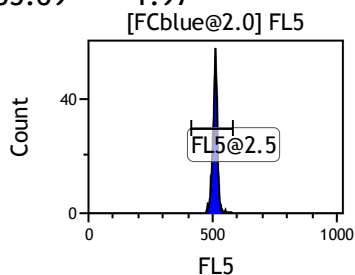

Gate	X-A-Mean	HP	X-CV
All	432.15	0.42	
FCblue@2.0	711.68	0.42	
FCred	233.20	0.92	
FCviolet	85.69	1.97	

Gate	X-A-Mean	HP	X-CV
All	516.55	0.65	
FL1@2.0	516.55	0.65	

Gate	X-A-Mean	HP	X-CV
All	504.89	0.66	
FL2@2.0	504.89	0.66	

Gate	X-A-Mean	HP	X-CV
All	520.34	0.89	
FL3@2.0	520.28	0.89	

Gate	X-A-Mean	HP	X-CV
All	508.95	1.25	
FL4@2.0	508.75	1.25	

Gate	X-A-Mean	HP	X-CV
All	509.53	1.33	
FL5@2.5	509.53	1.33	

Gate	X-A-Mean	HP	X-CV
All	523.99	0.97	
FL6@3.0	525.72	0.97	

Gate	X-A-Mean	HP	X-CV
All	519.52	1.31	
FL7@3.0	521.10	1.31	

Gate	X-A-Mean	HP	X-CV
All	539.60	1.02	
FL8@3.0	541.28	1.02	

Gate	X-A-Mean	HP	X-CV
All	488.90	0.33	
FL9@4.0	497.66	0.33	

Gate	X-A-Mean	HP	X-CV
All	482.75	1.28	
FL10@4.0	491.23	1.28	