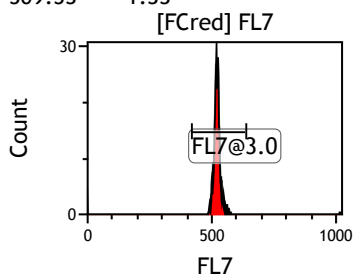

Gate	X-A-Mean	HP	X-CV
All	432.15	0.42	
FCblue@2.0	711.68	0.42	
FCred	233.20	0.92	
FCviolet	85.69	1.97	

Gate	X-A-Mean	HP	X-CV
All	516.55	0.65	
FL1@2.0	516.55	0.65	

Gate	X-A-Mean	HP	X-CV
All	504.89	0.66	
FL2@2.0	504.89	0.66	

Gate	X-A-Mean	HP	X-CV
All	520.34	0.89	
FL3@2.0	520.28	0.89	

Gate	X-A-Mean	HP	X-CV
All	508.95	1.25	
FL4@2.0	508.75	1.25	

Gate	X-A-Mean	HP	X-CV
All	509.53	1.33	
FL5@2.5	509.53	1.33	

Gate	X-A-Mean	HP	X-CV
All	523.99	0.97	
FL6@3.0	525.72	0.97	

Gate	X-A-Mean	HP	X-CV
All	519.52	1.31	
FL7@3.0	521.10	1.31	

Gate	X-A-Mean	HP	X-CV
All	539.60	1.02	
FL8@3.0	541.28	1.02	

Gate	X-A-Mean	HP	X-CV
All	488.90	0.33	
FL9@4.0	497.66	0.33	

Gate	X-A-Mean	HP	X-CV
All	482.75	1.28	
FL10@4.0	491.23	1.28	