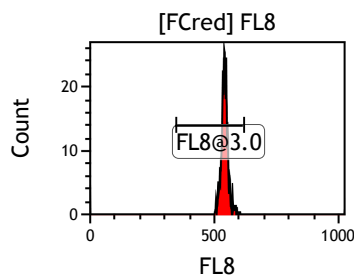

Gate	X-A-Mean	HP	X-CV
All	520.34	0.89	
FL3@2.0	520.28	0.89	

Gate	X-A-Mean	HP	X-CV
All	508.95	1.25	
FL4@2.0	508.75	1.25	

Gate	X-A-Mean	HP	X-CV
All	509.53	1.33	
FL5@2.5	509.53	1.33	

Gate	X-A-Mean	HP	X-CV
All	523.99	0.97	
FL6@3.0	525.72	0.97	

Gate	X-A-Mean	HP	X-CV
All	519.52	1.31	
FL7@3.0	521.10	1.31	

Gate	X-A-Mean	HP	X-CV
All	539.60	1.02	
FL8@3.0	541.28	1.02	

Gate	X-A-Mean	HP	X-CV
All	488.90	0.33	
FL9@4.0	497.66	0.33	

Gate	X-A-Mean	HP	X-CV
All	482.75	1.28	
FL10@4.0	491.23	1.28	