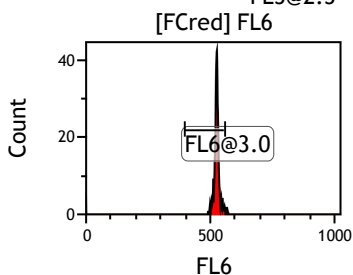

Gate	X-A-Mean	HP	X-CV
All	432.15	0.42	
FCblue@2.0	711.68	0.42	
FCred	233.20	0.92	
FCviolet	85.69	1.97	

Gate	X-A-Mean	HP	X-CV
All	516.55	0.65	
FL1@2.0	516.55	0.65	

Gate	X-A-Mean	HP	X-CV
All	504.89	0.66	
FL2@2.0	504.89	0.66	

Gate	X-A-Mean	HP	X-CV
All	520.34	0.89	
FL3@2.0	520.28	0.89	

Gate	X-A-Mean	HP	X-CV
All	508.95	1.25	
FL4@2.0	508.75	1.25	

Gate	X-A-Mean	HP	X-CV
All	509.53	1.33	
FL5@2.5	509.53	1.33	

Gate	X-A-Mean	HP	X-CV
All	523.99	0.97	
FL6@3.0	525.72	0.97	