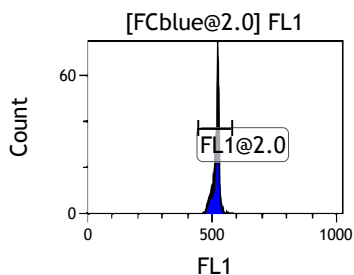

Gate	X-A-Mean	HP	X-CV
All	432.15	0.42	
FCblue@2.0	711.68	0.42	
FCred	233.20	0.92	
FCviolet	85.69	1.97	

Gate	X-A-Mean	HP	X-CV
All	516.55	0.65	
FL1@2.0	516.55	0.65	

Gate	X-A-Mean	HP	X-CV
All	504.89	0.66	
FL2@2.0	504.89	0.66	

Gate	X-A-Mean	HP	X-CV
All	520.34	0.89	
FL3@2.0	520.28	0.89	

Gate	X-A-Mean	HP	X-CV
All	508.95	1.25	
FL4@2.0	508.75	1.25	

Gate	X-A-Mean	HP	X-CV
All	509.53	1.33	
FL5@2.5	509.53	1.33	

Gate	X-A-Mean	HP	X-CV
All	523.99	0.97	
FL6@3.0	525.72	0.97	