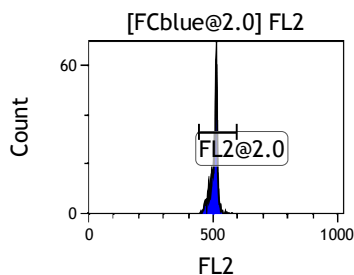

Gate	X-A-Mean	HP	X-CV
All	432.15	0.42	
FCblue@2.0	711.68	0.42	
FCred	233.20	0.92	
FCviolet	85.69	1.97	

Gate	X-A-Mean	HP	X-CV
All	516.55	0.65	
FL1@2.0	516.55	0.65	

Gate	X-A-Mean	HP	X-CV
All	504.89	0.66	
FL2@2.0	504.89	0.66	

Gate	X-A-Mean	HP	X-CV
All	520.34	0.89	
FL3@2.0	520.28	0.89	

Gate	X-A-Mean	HP	X-CV
All	508.95	1.25	
FL4@2.0	508.75	1.25	

Gate	X-A-Mean	HP	X-CV
All	509.53	1.33	
FL5@2.5	509.53	1.33	

Gate	X-A-Mean	HP	X-CV
All	523.99	0.97	
FL6@3.0	525.72	0.97	