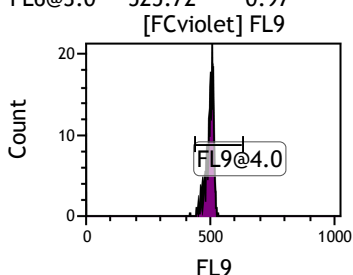

Gate	X-A-Mean	HP	X-CV
All	432.15	0.42	
FCblue@2.0	711.68	0.42	
FCred	233.20	0.92	
FCviolet	85.69	1.97	

Gate	X-A-Mean	HP	X-CV
All	516.55	0.65	
FL1@2.0	516.55	0.65	

Gate	X-A-Mean	HP	X-CV
All	504.89	0.66	
FL2@2.0	504.89	0.66	

Gate	X-A-Mean	HP	X-CV
All	520.34	0.89	
FL3@2.0	520.28	0.89	

Gate	X-A-Mean	HP	X-CV
All	508.95	1.25	
FL4@2.0	508.75	1.25	

Gate	X-A-Mean	HP	X-CV
All	509.53	1.33	
FL5@2.5	509.53	1.33	

Gate	X-A-Mean	HP	X-CV
All	523.99	0.97	
FL6@3.0	525.72	0.97	

Gate	X-A-Mean	HP	X-CV
All	519.52	1.31	
FL7@3.0	521.10	1.31	

Gate	X-A-Mean	HP	X-CV
All	539.60	1.02	
FL8@3.0	541.28	1.02	

Gate	X-A-Mean	HP	X-CV
All	488.90	0.33	
FL9@4.0	497.66	0.33	

Gate	X-A-Mean	HP	X-CV
All	482.75	1.28	
FL10@4.0	491.23	1.28	