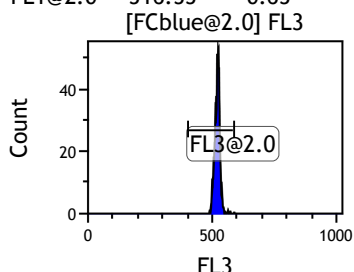

Gate	X-A-Mean	HP	X-CV
All	432.15	0.42	
FCblue@2.0	711.68	0.42	
FCred	233.20	0.92	
FCviolet	85.69	1.97	

Gate	X-A-Mean	HP	X-CV
All	516.55	0.65	
FL1@2.0	516.55	0.65	

Gate	X-A-Mean	HP	X-CV
All	504.89	0.66	
FL2@2.0	504.89	0.66	

Gate	X-A-Mean	HP	X-CV
All	520.34	0.89	
FL3@2.0	520.28	0.89	

Gate	X-A-Mean	HP	X-CV
All	508.95	1.25	
FL4@2.0	508.75	1.25	

Gate	X-A-Mean	HP	X-CV
All	509.53	1.33	
FL5@2.5	509.53	1.33	

Gate	X-A-Mean	HP	X-CV
All	523.99	0.97	
FL6@3.0	525.72	0.97	

Gate	X-A-Mean	HP	X-CV
All	519.52	1.31	
FL7@3.0	521.10	1.31	

Gate	X-A-Mean	HP	X-CV
All	539.60	1.02	
FL8@3.0	541.28	1.02	

Gate	X-A-Mean	HP	X-CV
All	488.90	0.33	
FL9@4.0	497.66	0.33	

Gate	X-A-Mean	HP	X-CV
All	482.75	1.28	
FL10@4.0	491.23	1.28	