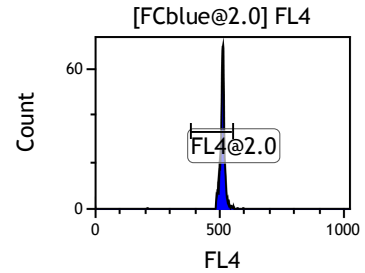

Gate	X-A-Mean	HP	X-CV
All	457.39	1.97	
FCblue@2.0	707.83	0.42	
FCred	231.72	0.74	
FCviolet	85.32	1.97	

Gate	X-A-Mean	HP	X-CV
All	522.08	0.73	
FL1@2.0	522.70	0.73	

Gate	X-A-Mean	HP	X-CV
All	513.50	0.91	
FL2@2.0	514.18	0.91	

Gate	X-A-Mean	HP	X-CV
All	519.92	0.81	
FL3@2.0	520.54	0.81	

Gate	X-A-Mean	HP	X-CV
All	510.43	0.92	
FL4@2.0	510.87	0.92	

Gate	X-A-Mean	HP	X-CV
All	509.93	1.16	
FL5@2.5	510.54	1.16	

Gate	X-A-Mean	HP	X-CV
All	519.78	0.57	
FL6@3.0	524.16	0.57	

Gate	X-A-Mean	HP	X-CV
All	519.18	0.81	
FL7@3.0	524.02	0.81	

Gate	X-A-Mean	HP	X-CV
All	534.54	0.39	
FL8@3.0	539.52	0.39	

Gate	X-A-Mean	HP	X-CV
All	451.53	1.55	
FL9@4.0	460.77	1.55	

Gate	X-A-Mean	HP	X-CV
All	465.57	1.42	
FL10@4.0	475.15	1.42	