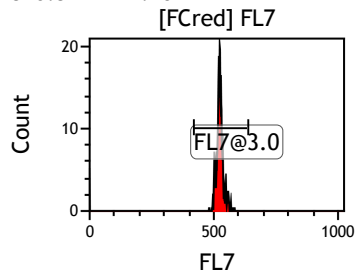

Gate	X-A-Mean	HP	X-CV
All	457.39	1.97	
FCblue@2.0	707.83	0.42	
FCred	231.72	0.74	
FCviolet	85.32	1.97	

Gate	X-A-Mean	HP	X-CV
All	522.08	0.73	
FL1@2.0	522.70	0.73	

Gate	X-A-Mean	HP	X-CV
All	513.50	0.91	
FL2@2.0	514.18	0.91	

Gate	X-A-Mean	HP	X-CV
All	519.92	0.81	
FL3@2.0	520.54	0.81	

Gate	X-A-Mean	HP	X-CV
All	510.43	0.92	
FL4@2.0	510.87	0.92	

Gate	X-A-Mean	HP	X-CV
All	509.93	1.16	
FL5@2.5	510.54	1.16	

Gate	X-A-Mean	HP	X-CV
All	519.78	0.57	
FL6@3.0	524.16	0.57	

Gate	X-A-Mean	HP	X-CV
All	519.18	0.81	
FL7@3.0	524.02	0.81	

Gate	X-A-Mean	HP	X-CV
All	534.54	0.39	
FL8@3.0	539.52	0.39	

Gate	X-A-Mean	HP	X-CV
All	451.53	1.55	
FL9@4.0	460.77	1.55	

Gate	X-A-Mean	HP	X-CV
All	465.57	1.42	
FL10@4.0	475.15	1.42	