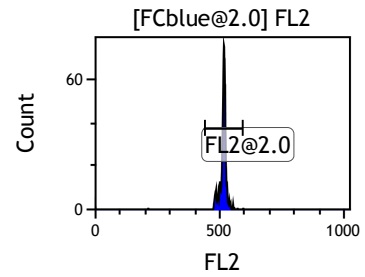

Gate	X-A-Mean	HP	X-CV
All	457.39	1.97	
FCblue@2.0	707.83	0.42	
FCred	231.72	0.74	
FCviolet	85.32	1.97	

Gate	X-A-Mean	HP	X-CV
All	522.08	0.73	
FL1@2.0	522.70	0.73	

Gate	X-A-Mean	HP	X-CV
All	513.50	0.91	
FL2@2.0	514.18	0.91	

Gate	X-A-Mean	HP	X-CV
All	519.92	0.81	
FL3@2.0	520.54	0.81	

Gate	X-A-Mean	HP	X-CV
All	510.43	0.92	
FL4@2.0	510.87	0.92	

Gate	X-A-Mean	HP	X-CV
All	509.93	1.16	
FL5@2.5	510.54	1.16	

Gate	X-A-Mean	HP	X-CV
All	519.78	0.57	
FL6@3.0	524.16	0.57	