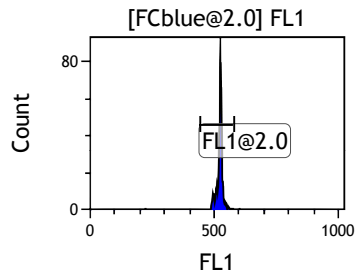

Gate	X-A-Mean	HP	X-CV
All	457.39	1.97	
FCblue@2.0	707.83	0.42	
FCred	231.72	0.74	
FCviolet	85.32	1.97	

Gate	X-A-Mean	HP	X-CV
All	522.08	0.73	
FL1@2.0	522.70	0.73	

Gate	X-A-Mean	HP	X-CV
All	513.50	0.91	
FL2@2.0	514.18	0.91	

Gate	X-A-Mean	HP	X-CV
All	519.92	0.81	
FL3@2.0	520.54	0.81	

Gate	X-A-Mean	HP	X-CV
All	510.43	0.92	
FL4@2.0	510.87	0.92	

Gate	X-A-Mean	HP	X-CV
All	509.93	1.16	
FL5@2.5	510.54	1.16	

Gate	X-A-Mean	HP	X-CV
All	519.78	0.57	
FL6@3.0	524.16	0.57	

Gate	X-A-Mean	HP	X-CV
All	519.18	0.81	
FL7@3.0	524.02	0.81	

Gate	X-A-Mean	HP	X-CV
All	534.54	0.39	
FL8@3.0	539.52	0.39	

Gate	X-A-Mean	HP	X-CV
All	451.53	1.55	
FL9@4.0	460.77	1.55	

Gate	X-A-Mean	HP	X-CV
All	465.57	1.42	
FL10@4.0	475.15	1.42	