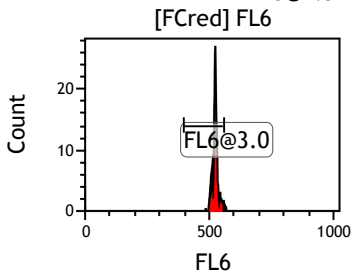

Gate	X-A-Mean	HP	X-CV
All	457.39	1.97	
FCblue@2.0	707.83	0.42	
FCred	231.72	0.74	
FCviolet	85.32	1.97	

Gate	X-A-Mean	HP	X-CV
All	522.08	0.73	
FL1@2.0	522.70	0.73	

Gate	X-A-Mean	HP	X-CV
All	513.50	0.91	
FL2@2.0	514.18	0.91	

Gate	X-A-Mean	HP	X-CV
All	519.92	0.81	
FL3@2.0	520.54	0.81	

Gate	X-A-Mean	HP	X-CV
All	510.43	0.92	
FL4@2.0	510.87	0.92	

Gate	X-A-Mean	HP	X-CV
All	509.93	1.16	
FL5@2.5	510.54	1.16	

Gate	X-A-Mean	HP	X-CV
All	519.78	0.57	
FL6@3.0	524.16	0.57	