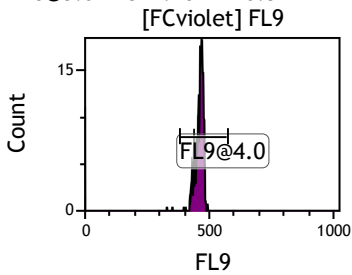

Gate	X-A-Mean	HP	X-CV
All	457.39	1.97	
FCblue@2.0	707.83	0.42	
FCred	231.72	0.74	
FCviolet	85.32	1.97	

Gate	X-A-Mean	HP	X-CV
All	522.08	0.73	
FL1@2.0	522.70	0.73	

Gate	X-A-Mean	HP	X-CV
All	513.50	0.91	
FL2@2.0	514.18	0.91	

Gate	X-A-Mean	HP	X-CV
All	519.92	0.81	
FL3@2.0	520.54	0.81	

Gate	X-A-Mean	HP	X-CV
All	510.43	0.92	
FL4@2.0	510.87	0.92	

Gate	X-A-Mean	HP	X-CV
All	509.93	1.16	
FL5@2.5	510.54	1.16	

Gate	X-A-Mean	HP	X-CV
All	519.78	0.57	
FL6@3.0	524.16	0.57	

Gate	X-A-Mean	HP	X-CV
All	519.18	0.81	
FL7@3.0	524.02	0.81	

Gate	X-A-Mean	HP	X-CV
All	534.54	0.39	
FL8@3.0	539.52	0.39	

Gate	X-A-Mean	HP	X-CV
All	451.53	1.55	
FL9@4.0	460.77	1.55	

Gate	X-A-Mean	HP	X-CV
All	465.57	1.42	
FL10@4.0	475.15	1.42	