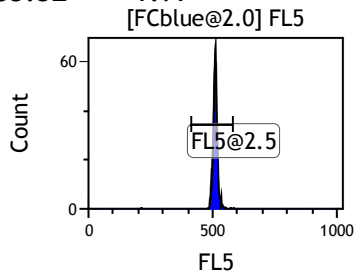

Gate	X-A-Mean	HP	X-CV
All	457.39	1.97	
FCblue@2.0	707.83	0.42	
FCred	231.72	0.74	
FCviolet	85.32	1.97	

Gate	X-A-Mean	HP	X-CV
All	522.08	0.73	
FL1@2.0	522.70	0.73	

Gate	X-A-Mean	HP	X-CV
All	513.50	0.91	
FL2@2.0	514.18	0.91	

Gate	X-A-Mean	HP	X-CV
All	519.92	0.81	
FL3@2.0	520.54	0.81	

Gate	X-A-Mean	HP	X-CV
All	510.43	0.92	
FL4@2.0	510.87	0.92	

Gate	X-A-Mean	HP	X-CV
All	509.93	1.16	
FL5@2.5	510.54	1.16	

Gate	X-A-Mean	HP	X-CV
All	519.78	0.57	
FL6@3.0	524.16	0.57	

Gate	X-A-Mean	HP	X-CV
All	519.18	0.81	
FL7@3.0	524.02	0.81	

Gate	X-A-Mean	HP	X-CV
All	534.54	0.39	
FL8@3.0	539.52	0.39	

Gate	X-A-Mean	HP	X-CV
All	451.53	1.55	
FL9@4.0	460.77	1.55	

Gate	X-A-Mean	HP	X-CV
All	465.57	1.42	
FL10@4.0	475.15	1.42	