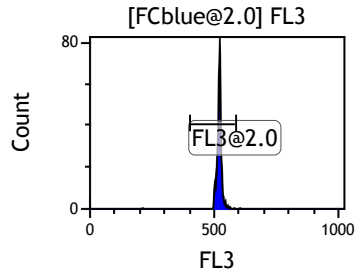

Gate	X-A-Mean	HP	X-CV
All	457.39	1.97	
FCblue@2.0	707.83	0.42	
FCred	231.72	0.74	
FCviolet	85.32	1.97	

Gate	X-A-Mean	HP	X-CV
All	522.08	0.73	
FL1@2.0	522.70	0.73	

Gate	X-A-Mean	HP	X-CV
All	513.50	0.91	
FL2@2.0	514.18	0.91	

Gate	X-A-Mean	HP	X-CV
All	519.92	0.81	
FL3@2.0	520.54	0.81	

Gate	X-A-Mean	HP	X-CV
All	510.43	0.92	
FL4@2.0	510.87	0.92	

Gate	X-A-Mean	HP	X-CV
All	509.93	1.16	
FL5@2.5	510.54	1.16	

Gate	X-A-Mean	HP	X-CV
All	519.78	0.57	
FL6@3.0	524.16	0.57	

Gate	X-A-Mean	HP	X-CV
All	519.18	0.81	
FL7@3.0	524.02	0.81	

Gate	X-A-Mean	HP	X-CV
All	534.54	0.39	
FL8@3.0	539.52	0.39	

Gate	X-A-Mean	HP	X-CV
All	451.53	1.55	
FL9@4.0	460.77	1.55	

Gate	X-A-Mean	HP	X-CV
All	465.57	1.42	
FL10@4.0	475.15	1.42	