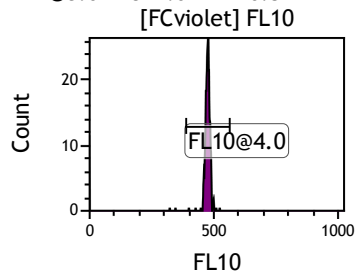

Gate	X-A-Mean	HP	X-CV
All	457.39	1.97	
FCblue@2.0	707.83	0.42	
FCred	231.72	0.74	
FCviolet	85.32	1.97	

Gate	X-A-Mean	HP	X-CV
All	522.08	0.73	
FL1@2.0	522.70	0.73	

Gate	X-A-Mean	HP	X-CV
All	513.50	0.91	
FL2@2.0	514.18	0.91	

Gate	X-A-Mean	HP	X-CV
All	519.92	0.81	
FL3@2.0	520.54	0.81	

Gate	X-A-Mean	HP	X-CV
All	510.43	0.92	
FL4@2.0	510.87	0.92	

Gate	X-A-Mean	HP	X-CV
All	509.93	1.16	
FL5@2.5	510.54	1.16	

Gate	X-A-Mean	HP	X-CV
All	519.78	0.57	
FL6@3.0	524.16	0.57	

Gate	X-A-Mean	HP	X-CV
All	519.18	0.81	
FL7@3.0	524.02	0.81	

Gate	X-A-Mean	HP	X-CV
All	534.54	0.39	
FL8@3.0	539.52	0.39	

Gate	X-A-Mean	HP	X-CV
All	451.53	1.55	
FL9@4.0	460.77	1.55	

Gate	X-A-Mean	HP	X-CV
All	465.57	1.42	
FL10@4.0	475.15	1.42	