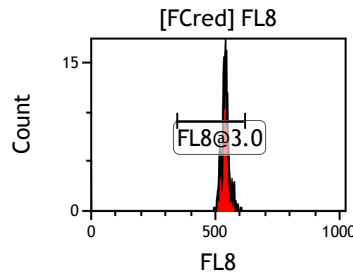

Gate	X-A-Mean	HP	X-CV
All	457.39	1.97	
FCblue@2.0	707.83	0.42	
FCred	231.72	0.74	
FCviolet	85.32	1.97	

Gate	X-A-Mean	HP	X-CV
All	522.08	0.73	
FL1@2.0	522.70	0.73	

Gate	X-A-Mean	HP	X-CV
All	513.50	0.91	
FL2@2.0	514.18	0.91	

Gate	X-A-Mean	HP	X-CV
All	519.92	0.81	
FL3@2.0	520.54	0.81	

Gate	X-A-Mean	HP	X-CV
All	510.43	0.92	
FL4@2.0	510.87	0.92	

Gate	X-A-Mean	HP	X-CV
All	509.93	1.16	
FL5@2.5	510.54	1.16	

Gate	X-A-Mean	HP	X-CV
All	519.78	0.57	
FL6@3.0	524.16	0.57	

Gate	X-A-Mean	HP	X-CV
All	519.18	0.81	
FL7@3.0	524.02	0.81	

Gate	X-A-Mean	HP	X-CV
All	534.54	0.39	
FL8@3.0	539.52	0.39	

Gate	X-A-Mean	HP	X-CV
All	451.53	1.55	
FL9@4.0	460.77	1.55	

Gate	X-A-Mean	HP	X-CV
All	465.57	1.42	
FL10@4.0	475.15	1.42	