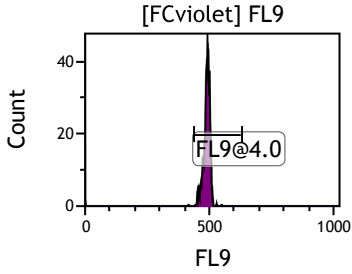

Gate	X-A-Mean	HP	X-CV
All	509.12	0.99	
FL1@2.0	509.86	0.99	

Gate	X-A-Mean	HP	X-CV
All	507.39	0.99	
FL2@2.0	508.12	0.99	

Gate	X-A-Mean	HP	X-CV
All	433.69	0.36	
FCblue@2.0	705.02	0.36	
FCred	232.25	0.92	
FCviolet	85.27	1.48	

Gate	X-A-Mean	HP	X-CV
All	507.34	1.43	
FL3@2.0	508.04	1.43	

Gate	X-A-Mean	HP	X-CV
All	498.31	1.53	
FL4@2.0	498.64	1.53	

Gate	X-A-Mean	HP	X-CV
All	496.99	1.36	
FL5@2.5	497.47	1.36	

Gate	X-A-Mean	HP	X-CV
All	514.64	0.90	
FL6@3.0	520.53	0.90	

Gate	X-A-Mean	HP	X-CV
All	514.04	0.90	
FL7@3.0	519.88	0.90	

Gate	X-A-Mean	HP	X-CV
All	526.61	1.21	
FL8@3.0	532.47	1.21	

Gate	X-A-Mean	HP	X-CV
All	454.38	N/A	
FL9@4.0	489.86	1.72	

Gate	X-A-Mean	HP	X-CV
All	462.72	N/A	
FL10@4.0	498.76	1.20	