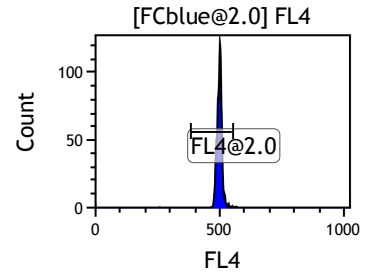

Gate	X-A-Mean	HP	X-CV
All	509.12	0.99	
FL1@2.0	509.86	0.99	

Gate	X-A-Mean	HP	X-CV
All	507.39	0.99	
FL2@2.0	508.12	0.99	

Gate	X-A-Mean	HP	X-CV
All	433.69	0.36	
FCblue@2.0	705.02	0.36	
FCred	232.25	0.92	
FCviolet	85.27	1.48	

Gate	X-A-Mean	HP	X-CV
All	507.34	1.43	
FL3@2.0	508.04	1.43	

Gate	X-A-Mean	HP	X-CV
All	498.31	1.53	
FL4@2.0	498.64	1.53	

Gate	X-A-Mean	HP	X-CV
All	496.99	1.36	
FL5@2.5	497.47	1.36	

Gate	X-A-Mean	HP	X-CV
All	514.64	0.90	
FL6@3.0	520.53	0.90	