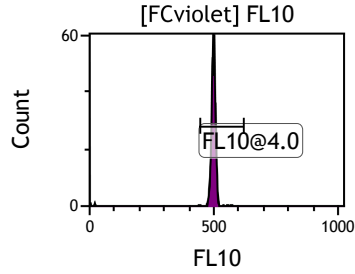

Gate	X-A-Mean	HP	X-CV
All	509.12	0.99	
FL1@2.0	509.86	0.99	

Gate	X-A-Mean	HP	X-CV
All	507.39	0.99	
FL2@2.0	508.12	0.99	

Gate	X-A-Mean	HP	X-CV
All	433.69	0.36	
FCblue@2.0	705.02	0.36	
FCred	232.25	0.92	
FCviolet	85.27	1.48	

Gate	X-A-Mean	HP	X-CV
All	507.34	1.43	
FL3@2.0	508.04	1.43	

Gate	X-A-Mean	HP	X-CV
All	498.31	1.53	
FL4@2.0	498.64	1.53	

Gate	X-A-Mean	HP	X-CV
All	496.99	1.36	
FL5@2.5	497.47	1.36	

Gate	X-A-Mean	HP	X-CV
All	514.64	0.90	
FL6@3.0	520.53	0.90	

Gate	X-A-Mean	HP	X-CV
All	514.04	0.90	
FL7@3.0	519.88	0.90	

Gate	X-A-Mean	HP	X-CV
All	526.61	1.21	
FL8@3.0	532.47	1.21	

Gate	X-A-Mean	HP	X-CV
All	454.38	N/A	
FL9@4.0	489.86	1.72	

Gate	X-A-Mean	HP	X-CV
All	462.72	N/A	
FL10@4.0	498.76	1.20	