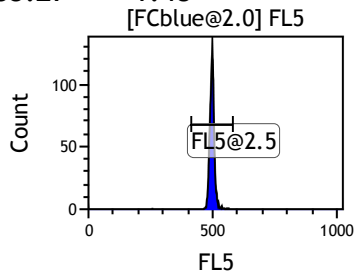

Gate	X-A-Mean	HP	X-CV
All	509.12	0.99	
FL1@2.0	509.86	0.99	

Gate	X-A-Mean	HP	X-CV
All	507.39	0.99	
FL2@2.0	508.12	0.99	

Gate	X-A-Mean	HP	X-CV
All	433.69	0.36	
FCblue@2.0	705.02	0.36	
FCred	232.25	0.92	
FCviolet	85.27	1.48	

Gate	X-A-Mean	HP	X-CV
All	507.34	1.43	
FL3@2.0	508.04	1.43	

Gate	X-A-Mean	HP	X-CV
All	498.31	1.53	
FL4@2.0	498.64	1.53	

Gate	X-A-Mean	HP	X-CV
All	496.99	1.36	
FL5@2.5	497.47	1.36	

Gate	X-A-Mean	HP	X-CV
All	514.64	0.90	
FL6@3.0	520.53	0.90	

Gate	X-A-Mean	HP	X-CV
All	514.04	0.90	
FL7@3.0	519.88	0.90	

Gate	X-A-Mean	HP	X-CV
All	526.61	1.21	
FL8@3.0	532.47	1.21	

Gate	X-A-Mean	HP	X-CV
All	454.38	N/A	
FL9@4.0	489.86	1.72	

Gate	X-A-Mean	HP	X-CV
All	462.72	N/A	
FL10@4.0	498.76	1.20	