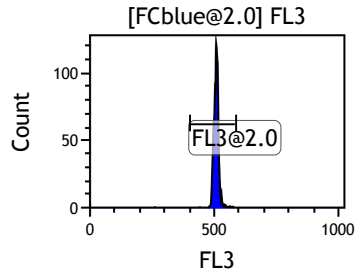

Gate	X-A-Mean	HP	X-CV
All	509.12	0.99	
FL1@2.0	509.86	0.99	

Gate	X-A-Mean	HP	X-CV
All	507.39	0.99	
FL2@2.0	508.12	0.99	

Gate	X-A-Mean	HP	X-CV
All	433.69	0.36	
FCblue@2.0	705.02	0.36	
FCred	232.25	0.92	
FCviolet	85.27	1.48	

Gate	X-A-Mean	HP	X-CV
All	507.34	1.43	
FL3@2.0	508.04	1.43	

Gate	X-A-Mean	HP	X-CV
All	498.31	1.53	
FL4@2.0	498.64	1.53	

Gate	X-A-Mean	HP	X-CV
All	496.99	1.36	
FL5@2.5	497.47	1.36	

Gate	X-A-Mean	HP	X-CV
All	514.64	0.90	
FL6@3.0	520.53	0.90	