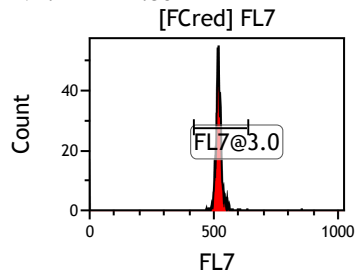

Gate	X-A-Mean	HP	X-CV
All	509.12	0.99	
FL1@2.0	509.86	0.99	

Gate	X-A-Mean	HP	X-CV
All	507.39	0.99	
FL2@2.0	508.12	0.99	

Gate	X-A-Mean	HP	X-CV
All	433.69	0.36	
FCblue@2.0	705.02	0.36	
FCred	232.25	0.92	
FCviolet	85.27	1.48	

Gate	X-A-Mean	HP	X-CV
All	507.34	1.43	
FL3@2.0	508.04	1.43	

Gate	X-A-Mean	HP	X-CV
All	498.31	1.53	
FL4@2.0	498.64	1.53	

Gate	X-A-Mean	HP	X-CV
All	496.99	1.36	
FL5@2.5	497.47	1.36	

Gate	X-A-Mean	HP	X-CV
All	514.64	0.90	
FL6@3.0	520.53	0.90	