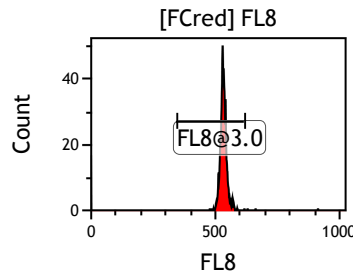

Gate	X-A-Mean	HP	X-CV
All	509.12	0.99	
FL1@2.0	509.86	0.99	

Gate	X-A-Mean	HP	X-CV
All	507.39	0.99	
FL2@2.0	508.12	0.99	

Gate	X-A-Mean	HP	X-CV
All	433.69	0.36	
FCblue@2.0	705.02	0.36	
FCred	232.25	0.92	
FCviolet	85.27	1.48	

Gate	X-A-Mean	HP	X-CV
All	507.34	1.43	
FL3@2.0	508.04	1.43	

Gate	X-A-Mean	HP	X-CV
All	498.31	1.53	
FL4@2.0	498.64	1.53	

Gate	X-A-Mean	HP	X-CV
All	496.99	1.36	
FL5@2.5	497.47	1.36	

Gate	X-A-Mean	HP	X-CV
All	514.64	0.90	
FL6@3.0	520.53	0.90	