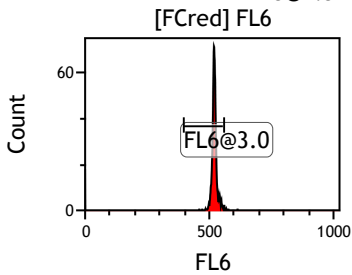

Gate	X-A-Mean	HP	X-CV
All	509.12	0.99	
FL1@2.0	509.86	0.99	

Gate	X-A-Mean	HP	X-CV
All	507.39	0.99	
FL2@2.0	508.12	0.99	

Gate	X-A-Mean	HP	X-CV
All	433.69	0.36	
FCblue@2.0	705.02	0.36	
FCred	232.25	0.92	
FCviolet	85.27	1.48	

Gate	X-A-Mean	HP	X-CV
All	507.34	1.43	
FL3@2.0	508.04	1.43	

Gate	X-A-Mean	HP	X-CV
All	498.31	1.53	
FL4@2.0	498.64	1.53	

Gate	X-A-Mean	HP	X-CV
All	496.99	1.36	
FL5@2.5	497.47	1.36	

Gate	X-A-Mean	HP	X-CV
All	514.64	0.90	
FL6@3.0	520.53	0.90	