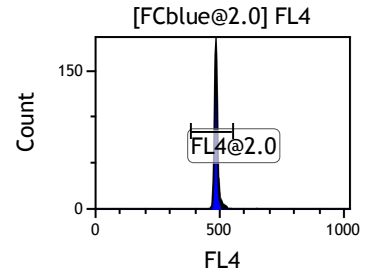

Gate	X-A-Mean	HP	X-CV
All	414.90	2.05	
FCblue@2.0	682.76	0.37	
FCred	224.73	1.33	
FCviolet	82.24	2.05	

Gate	X-A-Mean	HP	X-CV
All	486.82	0.87	
FL1@2.0	486.75	0.87	

Gate	X-A-Mean	HP	X-CV
All	491.08	0.95	
FL2@2.0	491.02	0.95	

Gate	X-A-Mean	HP	X-CV
All	494.61	0.86	
FL3@2.0	494.55	0.86	

Gate	X-A-Mean	HP	X-CV
All	485.76	1.05	
FL4@2.0	485.69	1.05	

Gate	X-A-Mean	HP	X-CV
All	488.29	1.05	
FL5@2.5	488.22	1.05	

Gate	X-A-Mean	HP	X-CV
All	487.74	0.87	
FL6@3.0	491.08	0.87	

Gate	X-A-Mean	HP	X-CV
All	483.64	1.32	
FL7@3.0	486.95	1.32	

Gate	X-A-Mean	HP	X-CV
All	484.14	1.15	
FL8@3.0	487.45	1.15	

Gate	X-A-Mean	HP	X-CV
All	530.41	1.17	
FL9@4.0	532.52	1.17	

Gate	X-A-Mean	HP	X-CV
All	532.93	1.19	
FL10@4.0	534.91	1.19	