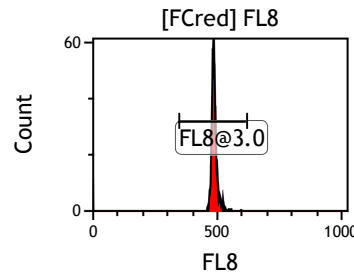

Gate	X-A-Mean	HP	X-CV
All	414.90	2.05	
FCblue@2.0	682.76	0.37	
FCred	224.73	1.33	
FCviolet	82.24	2.05	

Gate	X-A-Mean	HP	X-CV
All	486.82	0.87	
FL1@2.0	486.75	0.87	

Gate	X-A-Mean	HP	X-CV
All	491.08	0.95	
FL2@2.0	491.02	0.95	

Gate	X-A-Mean	HP	X-CV
All	494.61	0.86	
FL3@2.0	494.55	0.86	

Gate	X-A-Mean	HP	X-CV
All	485.76	1.05	
FL4@2.0	485.69	1.05	

Gate	X-A-Mean	HP	X-CV
All	488.29	1.05	
FL5@2.5	488.22	1.05	

Gate	X-A-Mean	HP	X-CV
All	487.74	0.87	
FL6@3.0	491.08	0.87	

Gate	X-A-Mean	HP	X-CV
All	483.64	1.32	
FL7@3.0	486.95	1.32	

Gate	X-A-Mean	HP	X-CV
All	484.14	1.15	
FL8@3.0	487.45	1.15	

Gate	X-A-Mean	HP	X-CV
All	530.41	1.17	
FL9@4.0	532.52	1.17	

Gate	X-A-Mean	HP	X-CV
All	532.93	1.19	
FL10@4.0	534.91	1.19	