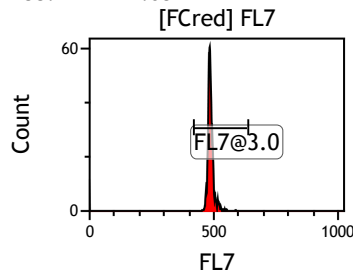

Gate	X-A-Mean	HP	X-CV
All	414.90	2.05	
FCblue@2.0	682.76	0.37	
FCred	224.73	1.33	
FCviolet	82.24	2.05	

Gate	X-A-Mean	HP	X-CV
All	486.82	0.87	
FL1@2.0	486.75	0.87	

Gate	X-A-Mean	HP	X-CV
All	491.08	0.95	
FL2@2.0	491.02	0.95	

Gate	X-A-Mean	HP	X-CV
All	494.61	0.86	
FL3@2.0	494.55	0.86	

Gate	X-A-Mean	HP	X-CV
All	485.76	1.05	
FL4@2.0	485.69	1.05	

Gate	X-A-Mean	HP	X-CV
All	488.29	1.05	
FL5@2.5	488.22	1.05	

Gate	X-A-Mean	HP	X-CV
All	487.74	0.87	
FL6@3.0	491.08	0.87	

Gate	X-A-Mean	HP	X-CV
All	483.64	1.32	
FL7@3.0	486.95	1.32	

Gate	X-A-Mean	HP	X-CV
All	484.14	1.15	
FL8@3.0	487.45	1.15	

Gate	X-A-Mean	HP	X-CV
All	530.41	1.17	
FL9@4.0	532.52	1.17	

Gate	X-A-Mean	HP	X-CV
All	532.93	1.19	
FL10@4.0	534.91	1.19	