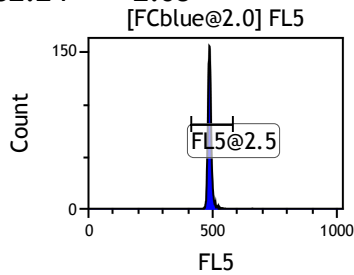

Gate	X-A-Mean	HP	X-CV
All	414.90	2.05	
FCblue@2.0	682.76	0.37	
FCred	224.73	1.33	
FCviolet	82.24	2.05	

Gate	X-A-Mean	HP	X-CV
All	486.82	0.87	
FL1@2.0	486.75	0.87	

Gate	X-A-Mean	HP	X-CV
All	491.08	0.95	
FL2@2.0	491.02	0.95	

Gate	X-A-Mean	HP	X-CV
All	494.61	0.86	
FL3@2.0	494.55	0.86	

Gate	X-A-Mean	HP	X-CV
All	485.76	1.05	
FL4@2.0	485.69	1.05	

Gate	X-A-Mean	HP	X-CV
All	488.29	1.05	
FL5@2.5	488.22	1.05	

Gate	X-A-Mean	HP	X-CV
All	487.74	0.87	
FL6@3.0	491.08	0.87	

Gate	X-A-Mean	HP	X-CV
All	483.64	1.32	
FL7@3.0	486.95	1.32	

Gate	X-A-Mean	HP	X-CV
All	484.14	1.15	
FL8@3.0	487.45	1.15	

Gate	X-A-Mean	HP	X-CV
All	530.41	1.17	
FL9@4.0	532.52	1.17	

Gate	X-A-Mean	HP	X-CV
All	532.93	1.19	
FL10@4.0	534.91	1.19	