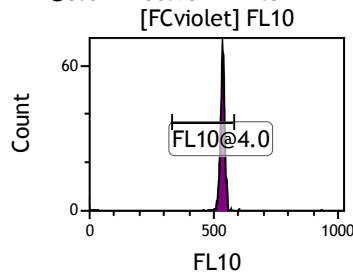

Gate	X-A-Mean	HP	X-CV
All	414.90	2.05	
FCblue@2.0	682.76	0.37	
FCred	224.73	1.33	
FCviolet	82.24	2.05	

Gate	X-A-Mean	HP	X-CV
All	486.82	0.87	
FL1@2.0	486.75	0.87	

Gate	X-A-Mean	HP	X-CV
All	491.08	0.95	
FL2@2.0	491.02	0.95	

Gate	X-A-Mean	HP	X-CV
All	494.61	0.86	
FL3@2.0	494.55	0.86	

Gate	X-A-Mean	HP	X-CV
All	485.76	1.05	
FL4@2.0	485.69	1.05	

Gate	X-A-Mean	HP	X-CV
All	488.29	1.05	
FL5@2.5	488.22	1.05	

Gate	X-A-Mean	HP	X-CV
All	487.74	0.87	
FL6@3.0	491.08	0.87	

Gate	X-A-Mean	HP	X-CV
All	483.64	1.32	
FL7@3.0	486.95	1.32	

Gate	X-A-Mean	HP	X-CV
All	484.14	1.15	
FL8@3.0	487.45	1.15	

Gate	X-A-Mean	HP	X-CV
All	530.41	1.17	
FL9@4.0	532.52	1.17	

Gate	X-A-Mean	HP	X-CV
All	532.93	1.19	
FL10@4.0	534.91	1.19	