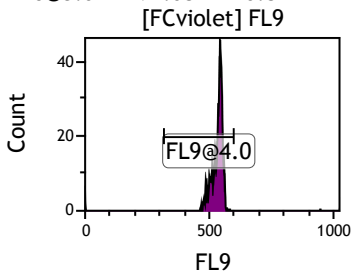

Gate	X-A-Mean	HP	X-CV
All	414.90	2.05	
FCblue@2.0	682.76	0.37	
FCred	224.73	1.33	
FCviolet	82.24	2.05	

Gate	X-A-Mean	HP	X-CV
All	486.82	0.87	
FL1@2.0	486.75	0.87	

Gate	X-A-Mean	HP	X-CV
All	491.08	0.95	
FL2@2.0	491.02	0.95	

Gate	X-A-Mean	HP	X-CV
All	494.61	0.86	
FL3@2.0	494.55	0.86	

Gate	X-A-Mean	HP	X-CV
All	485.76	1.05	
FL4@2.0	485.69	1.05	

Gate	X-A-Mean	HP	X-CV
All	488.29	1.05	
FL5@2.5	488.22	1.05	

Gate	X-A-Mean	HP	X-CV
All	487.74	0.87	
FL6@3.0	491.08	0.87	

Gate	X-A-Mean	HP	X-CV
All	483.64	1.32	
FL7@3.0	486.95	1.32	

Gate	X-A-Mean	HP	X-CV
All	484.14	1.15	
FL8@3.0	487.45	1.15	

Gate	X-A-Mean	HP	X-CV
All	530.41	1.17	
FL9@4.0	532.52	1.17	

Gate	X-A-Mean	HP	X-CV
All	532.93	1.19	
FL10@4.0	534.91	1.19	