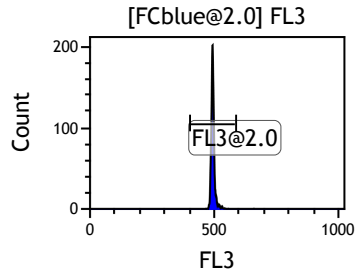

Gate	X-A-Mean	HP	X-CV
All	414.90	2.05	
FCblue@2.0	682.76	0.37	
FCred	224.73	1.33	
FCviolet	82.24	2.05	

Gate	X-A-Mean	HP	X-CV
All	486.82	0.87	
FL1@2.0	486.75	0.87	

Gate	X-A-Mean	HP	X-CV
All	491.08	0.95	
FL2@2.0	491.02	0.95	

Gate	X-A-Mean	HP	X-CV
All	494.61	0.86	
FL3@2.0	494.55	0.86	

Gate	X-A-Mean	HP	X-CV
All	485.76	1.05	
FL4@2.0	485.69	1.05	

Gate	X-A-Mean	HP	X-CV
All	488.29	1.05	
FL5@2.5	488.22	1.05	

Gate	X-A-Mean	HP	X-CV
All	487.74	0.87	
FL6@3.0	491.08	0.87	

Gate	X-A-Mean	HP	X-CV
All	483.64	1.32	
FL7@3.0	486.95	1.32	

Gate	X-A-Mean	HP	X-CV
All	484.14	1.15	
FL8@3.0	487.45	1.15	

Gate	X-A-Mean	HP	X-CV
All	530.41	1.17	
FL9@4.0	532.52	1.17	

Gate	X-A-Mean	HP	X-CV
All	532.93	1.19	
FL10@4.0	534.91	1.19	