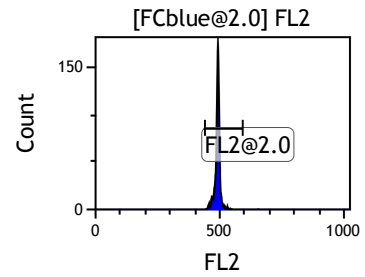

Gate	X-A-Mean	HP	X-CV
All	414.90	2.05	
FCblue@2.0	682.76	0.37	
FCred	224.73	1.33	
FCviolet	82.24	2.05	

Gate	X-A-Mean	HP	X-CV
All	486.82	0.87	
FL1@2.0	486.75	0.87	

Gate	X-A-Mean	HP	X-CV
All	491.08	0.95	
FL2@2.0	491.02	0.95	

Gate	X-A-Mean	HP	X-CV
All	494.61	0.86	
FL3@2.0	494.55	0.86	

Gate	X-A-Mean	HP	X-CV
All	485.76	1.05	
FL4@2.0	485.69	1.05	

Gate	X-A-Mean	HP	X-CV
All	488.29	1.05	
FL5@2.5	488.22	1.05	

Gate	X-A-Mean	HP	X-CV
All	487.74	0.87	
FL6@3.0	491.08	0.87	