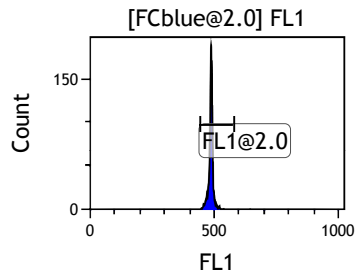

Gate	X-A-Mean	HP	X-CV
All	414.90	2.05	
FCblue@2.0	682.76	0.37	
FCred	224.73	1.33	
FCviolet	82.24	2.05	

Gate	X-A-Mean	HP	X-CV
All	486.82	0.87	
FL1@2.0	486.75	0.87	

Gate	X-A-Mean	HP	X-CV
All	491.08	0.95	
FL2@2.0	491.02	0.95	

Gate	X-A-Mean	HP	X-CV
All	494.61	0.86	
FL3@2.0	494.55	0.86	

Gate	X-A-Mean	HP	X-CV
All	485.76	1.05	
FL4@2.0	485.69	1.05	

Gate	X-A-Mean	HP	X-CV
All	488.29	1.05	
FL5@2.5	488.22	1.05	

Gate	X-A-Mean	HP	X-CV
All	487.74	0.87	
FL6@3.0	491.08	0.87	

Gate	X-A-Mean	HP	X-CV
All	483.64	1.32	
FL7@3.0	486.95	1.32	

Gate	X-A-Mean	HP	X-CV
All	484.14	1.15	
FL8@3.0	487.45	1.15	

Gate	X-A-Mean	HP	X-CV
All	530.41	1.17	
FL9@4.0	532.52	1.17	

Gate	X-A-Mean	HP	X-CV
All	532.93	1.19	
FL10@4.0	534.91	1.19	