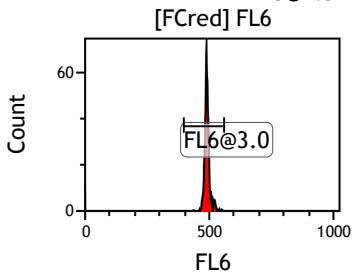

Gate	X-A-Mean	HP	X-CV
All	414.90	2.05	
FCblue@2.0	682.76	0.37	
FCred	224.73	1.33	
FCviolet	82.24	2.05	

Gate	X-A-Mean	HP	X-CV
All	486.82	0.87	
FL1@2.0	486.75	0.87	

Gate	X-A-Mean	HP	X-CV
All	491.08	0.95	
FL2@2.0	491.02	0.95	

Gate	X-A-Mean	HP	X-CV
All	494.61	0.86	
FL3@2.0	494.55	0.86	

Gate	X-A-Mean	HP	X-CV
All	485.76	1.05	
FL4@2.0	485.69	1.05	

Gate	X-A-Mean	HP	X-CV
All	488.29	1.05	
FL5@2.5	488.22	1.05	

Gate	X-A-Mean	HP	X-CV
All	487.74	0.87	
FL6@3.0	491.08	0.87	