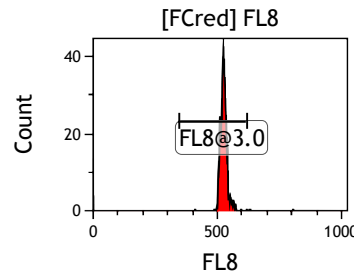

Gate	X-A-Mean	HP	X-CV
All	499.04	0.93	
FL1@2.0	499.10	0.93	

Gate	X-A-Mean	HP	X-CV
All	495.10	1.10	
FL2@2.0	495.16	1.10	

Gate	X-A-Mean	HP	X-CV
All	439.56	0.42	
FCblue@2.0	698.56	0.42	
FCred	230.43	0.92	
FCviolet	84.46	2.00	

Gate	X-A-Mean	HP	X-CV
All	504.24	2.02	
FL3@2.0	504.28	2.02	

Gate	X-A-Mean	HP	X-CV
All	493.64	1.46	
FL4@2.0	493.67	1.46	

Gate	X-A-Mean	HP	X-CV
All	495.06	1.38	
FL5@2.5	495.09	1.38	

Gate	X-A-Mean	HP	X-CV
All	511.00	0.91	
FL6@3.0	515.87	0.91	