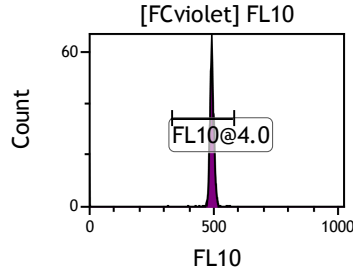

Gate	X-A-Mean	HP	X-CV
All	499.04	0.93	
FL1@2.0	499.10	0.93	

Gate	X-A-Mean	HP	X-CV
All	495.10	1.10	
FL2@2.0	495.16	1.10	

Gate	X-A-Mean	HP	X-CV
All	439.56	0.42	
FCblue@2.0	698.56	0.42	
FCred	230.43	0.92	
FCviolet	84.46	2.00	

Gate	X-A-Mean	HP	X-CV
All	504.24	2.02	
FL3@2.0	504.28	2.02	

Gate	X-A-Mean	HP	X-CV
All	493.64	1.46	
FL4@2.0	493.67	1.46	

Gate	X-A-Mean	HP	X-CV
All	495.06	1.38	
FL5@2.5	495.09	1.38	

Gate	X-A-Mean	HP	X-CV
All	511.00	0.91	
FL6@3.0	515.87	0.91	

Gate	X-A-Mean	HP	X-CV
All	509.68	0.58	
FL7@3.0	514.61	0.58	

Gate	X-A-Mean	HP	X-CV
All	520.77	1.14	
FL8@3.0	525.49	1.14	

Gate	X-A-Mean	HP	X-CV
All	478.30	1.38	
FL9@4.0	486.00	1.38	

Gate	X-A-Mean	HP	X-CV
All	484.32	0.86	
FL10@4.0	492.28	0.86	