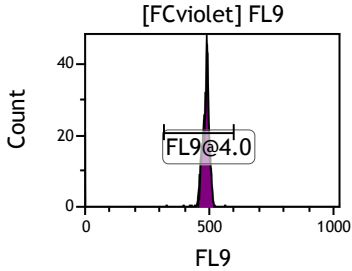

Gate	X-A-Mean	HP	X-CV
All	499.04	0.93	
FL1@2.0	499.10	0.93	

Gate	X-A-Mean	HP	X-CV
All	495.10	1.10	
FL2@2.0	495.16	1.10	

Gate	X-A-Mean	HP	X-CV
All	439.56	0.42	
FCblue@2.0	698.56	0.42	
FCred	230.43	0.92	
FCviolet	84.46	2.00	

Gate	X-A-Mean	HP	X-CV
All	504.24	2.02	
FL3@2.0	504.28	2.02	

Gate	X-A-Mean	HP	X-CV
All	493.64	1.46	
FL4@2.0	493.67	1.46	

Gate	X-A-Mean	HP	X-CV
All	495.06	1.38	
FL5@2.5	495.09	1.38	

Gate	X-A-Mean	HP	X-CV
All	511.00	0.91	
FL6@3.0	515.87	0.91	

Gate	X-A-Mean	HP	X-CV
All	509.68	0.58	
FL7@3.0	514.61	0.58	

Gate	X-A-Mean	HP	X-CV
All	520.77	1.14	
FL8@3.0	525.49	1.14	

Gate	X-A-Mean	HP	X-CV
All	478.30	1.38	
FL9@4.0	486.00	1.38	

Gate	X-A-Mean	HP	X-CV
All	484.32	0.86	
FL10@4.0	492.28	0.86	