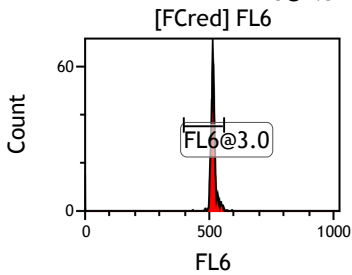

Gate	X-A-Mean	HP	X-CV
All	499.04	0.93	
FL1@2.0	499.10	0.93	

Gate	X-A-Mean	HP	X-CV
All	495.10	1.10	
FL2@2.0	495.16	1.10	

Gate	X-A-Mean	HP	X-CV
All	439.56	0.42	
FCblue@2.0	698.56	0.42	
FCred	230.43	0.92	
FCviolet	84.46	2.00	

Gate	X-A-Mean	HP	X-CV
All	504.24	2.02	
FL3@2.0	504.28	2.02	

Gate	X-A-Mean	HP	X-CV
All	493.64	1.46	
FL4@2.0	493.67	1.46	

Gate	X-A-Mean	HP	X-CV
All	495.06	1.38	
FL5@2.5	495.09	1.38	

Gate	X-A-Mean	HP	X-CV
All	511.00	0.91	
FL6@3.0	515.87	0.91	