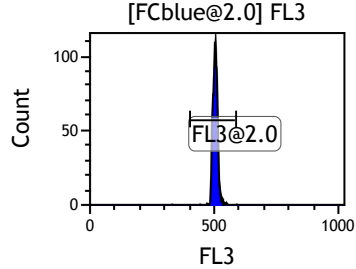

Gate	X-A-Mean	HP	X-CV
All	499.04	0.93	
FL1@2.0	499.10	0.93	

Gate	X-A-Mean	HP	X-CV
All	495.10	1.10	
FL2@2.0	495.16	1.10	

Gate	X-A-Mean	HP	X-CV
All	439.56	0.42	
FCblue@2.0	698.56	0.42	
FCred	230.43	0.92	
FCviolet	84.46	2.00	

Gate	X-A-Mean	HP	X-CV
All	504.24	2.02	
FL3@2.0	504.28	2.02	

Gate	X-A-Mean	HP	X-CV
All	493.64	1.46	
FL4@2.0	493.67	1.46	

Gate	X-A-Mean	HP	X-CV
All	495.06	1.38	
FL5@2.5	495.09	1.38	

Gate	X-A-Mean	HP	X-CV
All	511.00	0.91	
FL6@3.0	515.87	0.91	

Gate	X-A-Mean	HP	X-CV
All	509.68	0.58	
FL7@3.0	514.61	0.58	

Gate	X-A-Mean	HP	X-CV
All	520.77	1.14	
FL8@3.0	525.49	1.14	

Gate	X-A-Mean	HP	X-CV
All	478.30	1.38	
FL9@4.0	486.00	1.38	

Gate	X-A-Mean	HP	X-CV
All	484.32	0.86	
FL10@4.0	492.28	0.86	