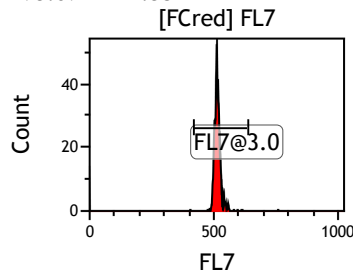

Gate	X-A-Mean	HP	X-CV
All	499.04	0.93	
FL1@2.0	499.10	0.93	

Gate	X-A-Mean	HP	X-CV
All	495.10	1.10	
FL2@2.0	495.16	1.10	

Gate	X-A-Mean	HP	X-CV
All	439.56	0.42	
FCblue@2.0	698.56	0.42	
FCred	230.43	0.92	
FCviolet	84.46	2.00	

Gate	X-A-Mean	HP	X-CV
All	504.24	2.02	
FL3@2.0	504.28	2.02	

Gate	X-A-Mean	HP	X-CV
All	493.64	1.46	
FL4@2.0	493.67	1.46	

Gate	X-A-Mean	HP	X-CV
All	495.06	1.38	
FL5@2.5	495.09	1.38	

Gate	X-A-Mean	HP	X-CV
All	511.00	0.91	
FL6@3.0	515.87	0.91	