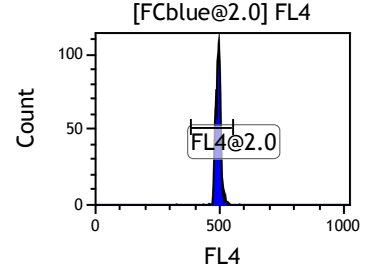

Gate	X-A-Mean	HP	X-CV
All	499.04	0.93	
FL1@2.0	499.10	0.93	

Gate	X-A-Mean	HP	X-CV
All	495.10	1.10	
FL2@2.0	495.16	1.10	

Gate	X-A-Mean	HP	X-CV
All	439.56	0.42	
FCblue@2.0	698.56	0.42	
FCred	230.43	0.92	
FCviolet	84.46	2.00	

Gate	X-A-Mean	HP	X-CV
All	504.24	2.02	
FL3@2.0	504.28	2.02	

Gate	X-A-Mean	HP	X-CV
All	493.64	1.46	
FL4@2.0	493.67	1.46	

Gate	X-A-Mean	HP	X-CV
All	495.06	1.38	
FL5@2.5	495.09	1.38	

Gate	X-A-Mean	HP	X-CV
All	511.00	0.91	
FL6@3.0	515.87	0.91	

Gate	X-A-Mean	HP	X-CV
All	509.68	0.58	
FL7@3.0	514.61	0.58	

Gate	X-A-Mean	HP	X-CV
All	520.77	1.14	
FL8@3.0	525.49	1.14	

Gate	X-A-Mean	HP	X-CV
All	478.30	1.38	
FL9@4.0	486.00	1.38	

Gate	X-A-Mean	HP	X-CV
All	484.32	0.86	
FL10@4.0	492.28	0.86	