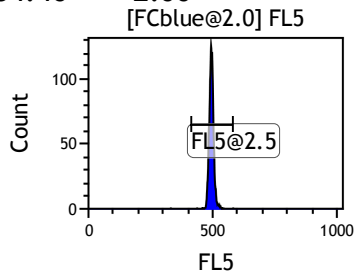

Gate	X-A-Mean	HP	X-CV
All	499.04	0.93	
FL1@2.0	499.10	0.93	

Gate	X-A-Mean	HP	X-CV
All	495.10	1.10	
FL2@2.0	495.16	1.10	

Gate	X-A-Mean	HP	X-CV
All	439.56	0.42	
FCblue@2.0	698.56	0.42	
FCred	230.43	0.92	
FCviolet	84.46	2.00	

Gate	X-A-Mean	HP	X-CV
All	504.24	2.02	
FL3@2.0	504.28	2.02	

Gate	X-A-Mean	HP	X-CV
All	493.64	1.46	
FL4@2.0	493.67	1.46	

Gate	X-A-Mean	HP	X-CV
All	495.06	1.38	
FL5@2.5	495.09	1.38	

Gate	X-A-Mean	HP	X-CV
All	511.00	0.91	
FL6@3.0	515.87	0.91	

Gate	X-A-Mean	HP	X-CV
All	509.68	0.58	
FL7@3.0	514.61	0.58	

Gate	X-A-Mean	HP	X-CV
All	520.77	1.14	
FL8@3.0	525.49	1.14	

Gate	X-A-Mean	HP	X-CV
All	478.30	1.38	
FL9@4.0	486.00	1.38	

Gate	X-A-Mean	HP	X-CV
All	484.32	0.86	
FL10@4.0	492.28	0.86	