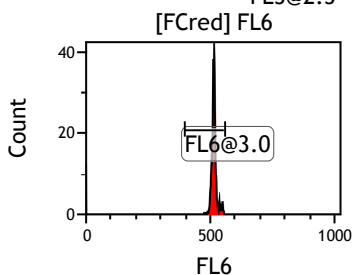

Gate	X-A-Mean	HP	X-CV
All	467.80	0.36	
FCblue@2.0	708.46	0.36	
FCred	233.73	0.91	
FCviolet	85.46	1.97	

Gate	X-A-Mean	HP	X-CV
All	511.40	0.99	
FL1@2.0	511.09	0.99	

Gate	X-A-Mean	HP	X-CV
All	508.85	1.40	
FL2@2.0	508.59	1.40	

Gate	X-A-Mean	HP	X-CV
All	512.97	1.24	
FL3@2.0	512.71	1.24	

Gate	X-A-Mean	HP	X-CV
All	500.55	1.19	
FL4@2.0	500.24	1.19	

Gate	X-A-Mean	HP	X-CV
All	503.39	1.19	
FL5@2.5	503.13	1.19	

Gate	X-A-Mean	HP	X-CV
All	506.75	0.74	
FL6@3.0	515.16	0.74	