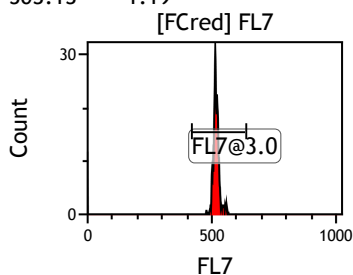

Gate	X-A-Mean	HP	X-CV
All	467.80	0.36	
FCblue@2.0	708.46	0.36	
FCred	233.73	0.91	
FCviolet	85.46	1.97	

Gate	X-A-Mean	HP	X-CV
All	511.40	0.99	
FL1@2.0	511.09	0.99	

Gate	X-A-Mean	HP	X-CV
All	508.85	1.40	
FL2@2.0	508.59	1.40	

Gate	X-A-Mean	HP	X-CV
All	512.97	1.24	
FL3@2.0	512.71	1.24	

Gate	X-A-Mean	HP	X-CV
All	500.55	1.19	
FL4@2.0	500.24	1.19	

Gate	X-A-Mean	HP	X-CV
All	503.39	1.19	
FL5@2.5	503.13	1.19	

Gate	X-A-Mean	HP	X-CV
All	506.75	0.74	
FL6@3.0	515.16	0.74	

Gate	X-A-Mean	HP	X-CV
All	509.21	1.49	
FL7@3.0	517.66	1.49	

Gate	X-A-Mean	HP	X-CV
All	521.47	1.28	
FL8@3.0	530.12	1.28	

Gate	X-A-Mean	HP	X-CV
All	471.08	0.44	
FL9@4.0	482.92	0.44	

Gate	X-A-Mean	HP	X-CV
All	475.31	0.61	
FL10@4.0	487.23	0.61	