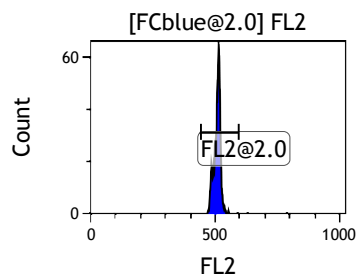

Gate	X-A-Mean	HP	X-CV
All	467.80	0.36	
FCblue@2.0	708.46	0.36	
FCred	233.73	0.91	
FCviolet	85.46	1.97	

Gate	X-A-Mean	HP	X-CV
All	511.40	0.99	
FL1@2.0	511.09	0.99	

Gate	X-A-Mean	HP	X-CV
All	508.85	1.40	
FL2@2.0	508.59	1.40	

Gate	X-A-Mean	HP	X-CV
All	512.97	1.24	
FL3@2.0	512.71	1.24	

Gate	X-A-Mean	HP	X-CV
All	500.55	1.19	
FL4@2.0	500.24	1.19	

Gate	X-A-Mean	HP	X-CV
All	503.39	1.19	
FL5@2.5	503.13	1.19	

Gate	X-A-Mean	HP	X-CV
All	506.75	0.74	
FL6@3.0	515.16	0.74	