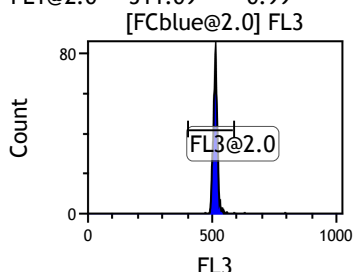

Gate	X-A-Mean	HP	X-CV
All	467.80	0.36	
FCblue@2.0	708.46	0.36	
FCred	233.73	0.91	
FCviolet	85.46	1.97	

Gate	X-A-Mean	HP	X-CV
All	511.40	0.99	
FL1@2.0	511.09	0.99	

Gate	X-A-Mean	HP	X-CV
All	508.85	1.40	
FL2@2.0	508.59	1.40	

Gate	X-A-Mean	HP	X-CV
All	512.97	1.24	
FL3@2.0	512.71	1.24	

Gate	X-A-Mean	HP	X-CV
All	500.55	1.19	
FL4@2.0	500.24	1.19	

Gate	X-A-Mean	HP	X-CV
All	503.39	1.19	
FL5@2.5	503.13	1.19	

Gate	X-A-Mean	HP	X-CV
All	506.75	0.74	
FL6@3.0	515.16	0.74	