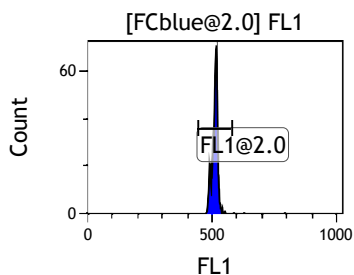

Gate	X-A-Mean	HP	X-CV
All	467.80	0.36	
FCblue@2.0	708.46	0.36	
FCred	233.73	0.91	
FCviolet	85.46	1.97	

Gate	X-A-Mean	HP	X-CV
All	511.40	0.99	
FL1@2.0	511.09	0.99	

Gate	X-A-Mean	HP	X-CV
All	508.85	1.40	
FL2@2.0	508.59	1.40	

Gate	X-A-Mean	HP	X-CV
All	512.97	1.24	
FL3@2.0	512.71	1.24	

Gate	X-A-Mean	HP	X-CV
All	500.55	1.19	
FL4@2.0	500.24	1.19	

Gate	X-A-Mean	HP	X-CV
All	503.39	1.19	
FL5@2.5	503.13	1.19	

Gate	X-A-Mean	HP	X-CV
All	506.75	0.74	
FL6@3.0	515.16	0.74	