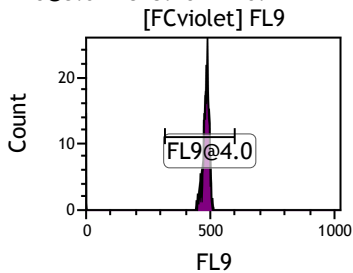

Gate	X-A-Mean	HP	X-CV
All	467.80	0.36	
FCblue@2.0	708.46	0.36	
FCred	233.73	0.91	
FCviolet	85.46	1.97	

Gate	X-A-Mean	HP	X-CV
All	511.40	0.99	
FL1@2.0	511.09	0.99	

Gate	X-A-Mean	HP	X-CV
All	508.85	1.40	
FL2@2.0	508.59	1.40	

Gate	X-A-Mean	HP	X-CV
All	512.97	1.24	
FL3@2.0	512.71	1.24	

Gate	X-A-Mean	HP	X-CV
All	500.55	1.19	
FL4@2.0	500.24	1.19	

Gate	X-A-Mean	HP	X-CV
All	503.39	1.19	
FL5@2.5	503.13	1.19	

Gate	X-A-Mean	HP	X-CV
All	506.75	0.74	
FL6@3.0	515.16	0.74	

Gate	X-A-Mean	HP	X-CV
All	509.21	1.49	
FL7@3.0	517.66	1.49	

Gate	X-A-Mean	HP	X-CV
All	521.47	1.28	
FL8@3.0	530.12	1.28	

Gate	X-A-Mean	HP	X-CV
All	471.08	0.44	
FL9@4.0	482.92	0.44	

Gate	X-A-Mean	HP	X-CV
All	475.31	0.61	
FL10@4.0	487.23	0.61	