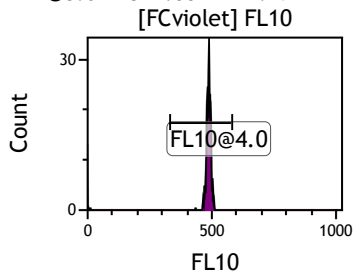

Gate	X-A-Mean	HP	X-CV
All	467.80	0.36	
FCblue@2.0	708.46	0.36	
FCred	233.73	0.91	
FCviolet	85.46	1.97	

Gate	X-A-Mean	HP	X-CV
All	511.40	0.99	
FL1@2.0	511.09	0.99	

Gate	X-A-Mean	HP	X-CV
All	508.85	1.40	
FL2@2.0	508.59	1.40	

Gate	X-A-Mean	HP	X-CV
All	512.97	1.24	
FL3@2.0	512.71	1.24	

Gate	X-A-Mean	HP	X-CV
All	500.55	1.19	
FL4@2.0	500.24	1.19	

Gate	X-A-Mean	HP	X-CV
All	503.39	1.19	
FL5@2.5	503.13	1.19	

Gate	X-A-Mean	HP	X-CV
All	506.75	0.74	
FL6@3.0	515.16	0.74	

Gate	X-A-Mean	HP	X-CV
All	509.21	1.49	
FL7@3.0	517.66	1.49	

Gate	X-A-Mean	HP	X-CV
All	521.47	1.28	
FL8@3.0	530.12	1.28	

Gate	X-A-Mean	HP	X-CV
All	471.08	0.44	
FL9@4.0	482.92	0.44	

Gate	X-A-Mean	HP	X-CV
All	475.31	0.61	
FL10@4.0	487.23	0.61	