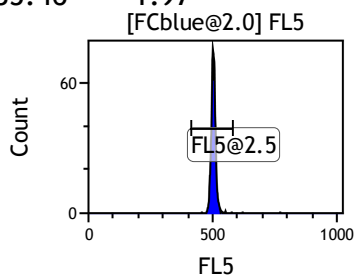

Gate	X-A-Mean	HP	X-CV
All	467.80	0.36	
FCblue@2.0	708.46	0.36	
FCred	233.73	0.91	
FCviolet	85.46	1.97	

Gate	X-A-Mean	HP	X-CV
All	511.40	0.99	
FL1@2.0	511.09	0.99	

Gate	X-A-Mean	HP	X-CV
All	508.85	1.40	
FL2@2.0	508.59	1.40	

Gate	X-A-Mean	HP	X-CV
All	512.97	1.24	
FL3@2.0	512.71	1.24	

Gate	X-A-Mean	HP	X-CV
All	500.55	1.19	
FL4@2.0	500.24	1.19	

Gate	X-A-Mean	HP	X-CV
All	503.39	1.19	
FL5@2.5	503.13	1.19	

Gate	X-A-Mean	HP	X-CV
All	506.75	0.74	
FL6@3.0	515.16	0.74	

Gate	X-A-Mean	HP	X-CV
All	509.21	1.49	
FL7@3.0	517.66	1.49	

Gate	X-A-Mean	HP	X-CV
All	521.47	1.28	
FL8@3.0	530.12	1.28	

Gate	X-A-Mean	HP	X-CV
All	471.08	0.44	
FL9@4.0	482.92	0.44	

Gate	X-A-Mean	HP	X-CV
All	475.31	0.61	
FL10@4.0	487.23	0.61	