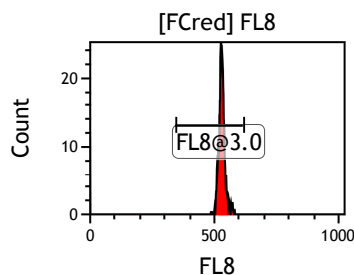

Gate	X-A-Mean	HP	X-CV
All	467.80	0.36	
FCblue@2.0	708.46	0.36	
FCred	233.73	0.91	
FCviolet	85.46	1.97	

Gate	X-A-Mean	HP	X-CV
All	511.40	0.99	
FL1@2.0	511.09	0.99	

Gate	X-A-Mean	HP	X-CV
All	508.85	1.40	
FL2@2.0	508.59	1.40	

Gate	X-A-Mean	HP	X-CV
All	512.97	1.24	
FL3@2.0	512.71	1.24	

Gate	X-A-Mean	HP	X-CV
All	500.55	1.19	
FL4@2.0	500.24	1.19	

Gate	X-A-Mean	HP	X-CV
All	503.39	1.19	
FL5@2.5	503.13	1.19	

Gate	X-A-Mean	HP	X-CV
All	506.75	0.74	
FL6@3.0	515.16	0.74	

Gate	X-A-Mean	HP	X-CV
All	509.21	1.49	
FL7@3.0	517.66	1.49	

Gate	X-A-Mean	HP	X-CV
All	521.47	1.28	
FL8@3.0	530.12	1.28	

Gate	X-A-Mean	HP	X-CV
All	471.08	0.44	
FL9@4.0	482.92	0.44	

Gate	X-A-Mean	HP	X-CV
All	475.31	0.61	
FL10@4.0	487.23	0.61	