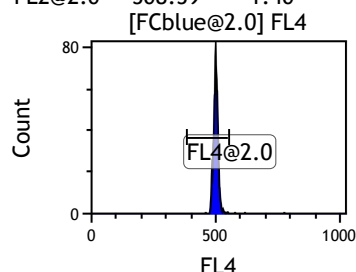

Gate	X-A-Mean	HP	X-CV
All	467.80	0.36	
FCblue@2.0	708.46	0.36	
FCred	233.73	0.91	
FCviolet	85.46	1.97	

Gate	X-A-Mean	HP	X-CV
All	511.40	0.99	
FL1@2.0	511.09	0.99	

Gate	X-A-Mean	HP	X-CV
All	508.85	1.40	
FL2@2.0	508.59	1.40	

Gate	X-A-Mean	HP	X-CV
All	512.97	1.24	
FL3@2.0	512.71	1.24	

Gate	X-A-Mean	HP	X-CV
All	500.55	1.19	
FL4@2.0	500.24	1.19	

Gate	X-A-Mean	HP	X-CV
All	503.39	1.19	
FL5@2.5	503.13	1.19	

Gate	X-A-Mean	HP	X-CV
All	506.75	0.74	
FL6@3.0	515.16	0.74	