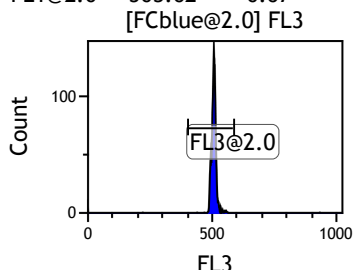

Gate	X-AMean	HP	X-CV
All	435.04	1.50	
FCblue@2.0	700.25	0.61	
FCred	229.72	1.11	
FCviolet	84.16	1.50	

Gate	X-AMean	HP	X-CV
All	503.08	0.67	
FL1@2.0	503.62	0.67	

Gate	X-AMean	HP	X-CV
All	501.16	0.92	
FL2@2.0	501.73	0.92	

Gate	X-AMean	HP	X-CV
All	505.77	1.17	
FL3@2.0	506.32	1.17	

Gate	X-AMean	HP	X-CV
All	495.40	1.28	
FL4@2.0	495.91	1.28	

Gate	X-AMean	HP	X-CV
All	495.94	1.20	
FL5@2.5	496.48	1.20	

Gate	X-AMean	HP	X-CV
All	514.15	0.82	
FL6@3.0	517.46	0.82	