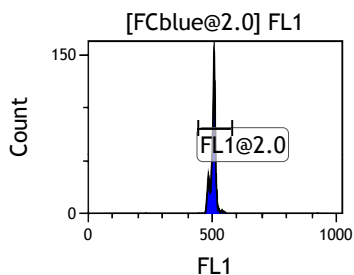

Gate	X-AMean	HP	X-CV
All	435.04	1.50	
FCblue@2.0	700.25	0.61	
FCred	229.72	1.11	
FCviolet	84.16	1.50	

Gate	X-AMean	HP	X-CV
All	503.08	0.67	
FL1@2.0	503.62	0.67	

Gate	X-AMean	HP	X-CV
All	501.16	0.92	
FL2@2.0	501.73	0.92	

Gate	X-AMean	HP	X-CV
All	505.77	1.17	
FL3@2.0	506.32	1.17	

Gate	X-AMean	HP	X-CV
All	495.40	1.28	
FL4@2.0	495.91	1.28	

Gate	X-AMean	HP	X-CV
All	495.94	1.20	
FL5@2.5	496.48	1.20	

Gate	X-AMean	HP	X-CV
All	514.15	0.82	
FL6@3.0	517.46	0.82	