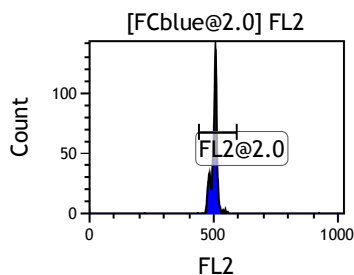

Gate	X-AMean	HP	X-CV
All	435.04	1.50	
FCblue@2.0	700.25	0.61	
FCred	229.72	1.11	
FCviolet	84.16	1.50	

Gate	X-AMean	HP	X-CV
All	503.08	0.67	
FL1@2.0	503.62	0.67	

Gate	X-AMean	HP	X-CV
All	501.16	0.92	
FL2@2.0	501.73	0.92	

Gate	X-AMean	HP	X-CV
All	505.77	1.17	
FL3@2.0	506.32	1.17	

Gate	X-AMean	HP	X-CV
All	495.40	1.28	
FL4@2.0	495.91	1.28	

Gate	X-AMean	HP	X-CV
All	495.94	1.20	
FL5@2.5	496.48	1.20	

Gate	X-AMean	HP	X-CV
All	514.15	0.82	
FL6@3.0	517.46	0.82	