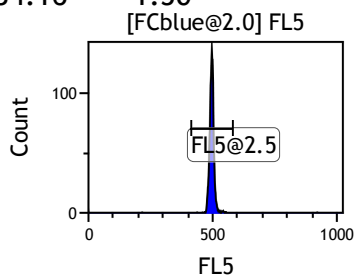

Gate	X-AMean	HP	X-CV
All	435.04	1.50	
FCblue@2.0	700.25	0.61	
FCred	229.72	1.11	
FCviolet	84.16	1.50	

Gate	X-AMean	HP	X-CV
All	503.08	0.67	
FL1@2.0	503.62	0.67	

Gate	X-AMean	HP	X-CV
All	501.16	0.92	
FL2@2.0	501.73	0.92	

Gate	X-AMean	HP	X-CV
All	505.77	1.17	
FL3@2.0	506.32	1.17	

Gate	X-AMean	HP	X-CV
All	495.40	1.28	
FL4@2.0	495.91	1.28	

Gate	X-AMean	HP	X-CV
All	495.94	1.20	
FL5@2.5	496.48	1.20	

Gate	X-AMean	HP	X-CV
All	514.15	0.82	
FL6@3.0	517.46	0.82	

Gate	X-AMean	HP	X-CV
All	514.11	1.07	
FL7@3.0	517.22	1.07	

Gate	X-AMean	HP	X-CV
All	521.27	1.06	
FL8@3.0	524.09	1.06	

Gate	X-AMean	HP	X-CV
All	480.44	1.36	
FL9@4.0	495.96	1.36	

Gate	X-AMean	HP	X-CV
All	482.52	1.80	
FL10@4.0	498.06	1.80	