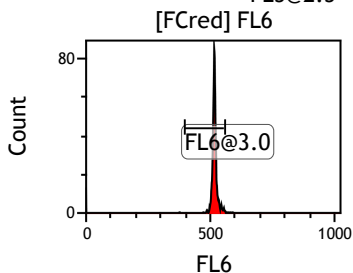

Gate	X-AMean	HP	X-CV
All	435.04	1.50	
FCblue@2.0	700.25	0.61	
FCred	229.72	1.11	
FCviolet	84.16	1.50	

Gate	X-AMean	HP	X-CV
All	503.08	0.67	
FL1@2.0	503.62	0.67	

Gate	X-AMean	HP	X-CV
All	501.16	0.92	
FL2@2.0	501.73	0.92	

Gate	X-AMean	HP	X-CV
All	505.77	1.17	
FL3@2.0	506.32	1.17	

Gate	X-AMean	HP	X-CV
All	495.40	1.28	
FL4@2.0	495.91	1.28	

Gate	X-AMean	HP	X-CV
All	495.94	1.20	
FL5@2.5	496.48	1.20	

Gate	X-AMean	HP	X-CV
All	514.15	0.82	
FL6@3.0	517.46	0.82	