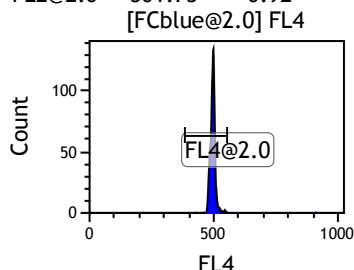

Gate	X-AMean	HP	X-CV
All	435.04	1.50	
FCblue@2.0	700.25	0.61	
FCred	229.72	1.11	
FCviolet	84.16	1.50	

Gate	X-AMean	HP	X-CV
All	503.08	0.67	
FL1@2.0	503.62	0.67	

Gate	X-AMean	HP	X-CV
All	501.16	0.92	
FL2@2.0	501.73	0.92	

Gate	X-AMean	HP	X-CV
All	505.77	1.17	
FL3@2.0	506.32	1.17	

Gate	X-AMean	HP	X-CV
All	495.40	1.28	
FL4@2.0	495.91	1.28	

Gate	X-AMean	HP	X-CV
All	495.94	1.20	
FL5@2.5	496.48	1.20	

Gate	X-AMean	HP	X-CV
All	514.15	0.82	
FL6@3.0	517.46	0.82	