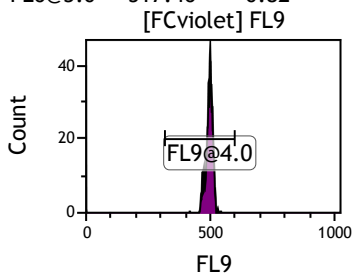

Gate	X-AMean	HP	X-CV
All	435.04	1.50	
FCblue@2.0	700.25	0.61	
FCred	229.72	1.11	
FCviolet	84.16	1.50	

Gate	X-AMean	HP	X-CV
All	503.08	0.67	
FL1@2.0	503.62	0.67	

Gate	X-AMean	HP	X-CV
All	501.16	0.92	
FL2@2.0	501.73	0.92	

Gate	X-AMean	HP	X-CV
All	505.77	1.17	
FL3@2.0	506.32	1.17	

Gate	X-AMean	HP	X-CV
All	495.40	1.28	
FL4@2.0	495.91	1.28	

Gate	X-AMean	HP	X-CV
All	495.94	1.20	
FL5@2.5	496.48	1.20	

Gate	X-AMean	HP	X-CV
All	514.15	0.82	
FL6@3.0	517.46	0.82	

Gate	X-AMean	HP	X-CV
All	514.11	1.07	
FL7@3.0	517.22	1.07	

Gate	X-AMean	HP	X-CV
All	521.27	1.06	
FL8@3.0	524.09	1.06	

Gate	X-AMean	HP	X-CV
All	480.44	1.36	
FL9@4.0	495.96	1.36	

Gate	X-AMean	HP	X-CV
All	482.52	1.80	
FL10@4.0	498.06	1.80	