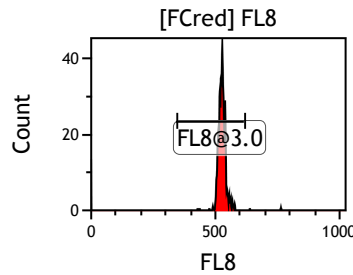

Gate	X-AMean	HP	X-CV
All	503.63		1.74
FL1@2.0	503.58		1.74

Gate	X-AMean	HP	X-CV
All	496.35		2.10
FL2@2.0	496.30		2.10

Gate	X-AMean	HP	X-CV
All	436.09		0.36
FCblue@2.0	707.14		0.36
FCred	232.82		0.92
FCviolet	85.17		1.97

Gate	X-AMean	HP	X-CV
All	506.90		1.77
FL3@2.0	506.85		1.77

Gate	X-AMean	HP	X-CV
All	496.35		1.96
FL4@2.0	496.29		1.96

Gate	X-AMean	HP	X-CV
All	498.21		1.71
FL5@2.5	498.16		1.71

Gate	X-AMean	HP	X-CV
All	508.87		0.83
FL6@3.0	513.62		0.83