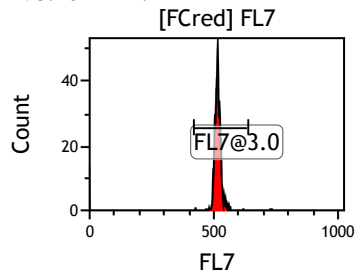

Gate	X-AMean	HP	X-CV
All	503.63		1.74
FL1@2.0	503.58		1.74

Gate	X-AMean	HP	X-CV
All	496.35		2.10
FL2@2.0	496.30		2.10

Gate	X-AMean	HP	X-CV
All	436.09		0.36
FCblue@2.0	707.14		0.36
FCred	232.82		0.92
FCviolet	85.17		1.97

Gate	X-AMean	HP	X-CV
All	506.90		1.77
FL3@2.0	506.85		1.77

Gate	X-AMean	HP	X-CV
All	496.35		1.96
FL4@2.0	496.29		1.96

Gate	X-AMean	HP	X-CV
All	498.21		1.71
FL5@2.5	498.16		1.71

Gate	X-AMean	HP	X-CV
All	508.87		0.83
FL6@3.0	513.62		0.83