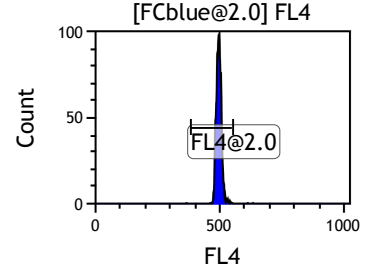

Gate	X-AMean	HP	X-CV
All	503.63		1.74
FL1@2.0	503.58		1.74

Gate	X-AMean	HP	X-CV
All	496.35		2.10
FL2@2.0	496.30		2.10

Gate	X-AMean	HP	X-CV
All	436.09		0.36
FCblue@2.0	707.14		0.36
FCred	232.82		0.92
FCviolet	85.17		1.97

Gate	X-AMean	HP	X-CV
All	506.90		1.77
FL3@2.0	506.85		1.77

Gate	X-AMean	HP	X-CV
All	496.35		1.96
FL4@2.0	496.29		1.96

Gate	X-AMean	HP	X-CV
All	498.21		1.71
FL5@2.5	498.16		1.71

Gate	X-AMean	HP	X-CV
All	508.87		0.83
FL6@3.0	513.62		0.83