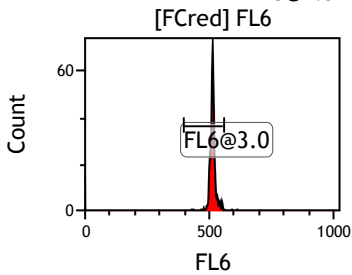

Gate	X-AMean	HP	X-CV
All	503.63		1.74
FL1@2.0	503.58		1.74

Gate	X-AMean	HP	X-CV
All	496.35		2.10
FL2@2.0	496.30		2.10

Gate	X-AMean	HP	X-CV
All	436.09		0.36
FCblue@2.0	707.14		0.36
FCred	232.82		0.92
FCviolet	85.17		1.97

Gate	X-AMean	HP	X-CV
All	506.90		1.77
FL3@2.0	506.85		1.77

Gate	X-AMean	HP	X-CV
All	496.35		1.96
FL4@2.0	496.29		1.96

Gate	X-AMean	HP	X-CV
All	498.21		1.71
FL5@2.5	498.16		1.71

Gate	X-AMean	HP	X-CV
All	508.87		0.83
FL6@3.0	513.62		0.83