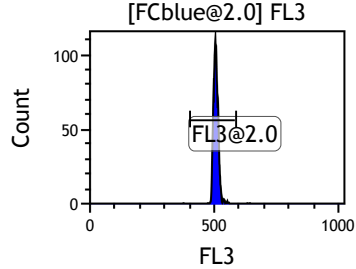

Gate	X-AMean	HP	X-CV
All	503.63		1.74
FL1@2.0	503.58		1.74

Gate	X-AMean	HP	X-CV
All	496.35		2.10
FL2@2.0	496.30		2.10

Gate	X-AMean	HP	X-CV
All	436.09		0.36
FCblue@2.0	707.14		0.36
FCred	232.82		0.92
FCviolet	85.17		1.97

Gate	X-AMean	HP	X-CV
All	506.90		1.77
FL3@2.0	506.85		1.77

Gate	X-AMean	HP	X-CV
All	496.35		1.96
FL4@2.0	496.29		1.96

Gate	X-AMean	HP	X-CV
All	498.21		1.71
FL5@2.5	498.16		1.71

Gate	X-AMean	HP	X-CV
All	508.87		0.83
FL6@3.0	513.62		0.83