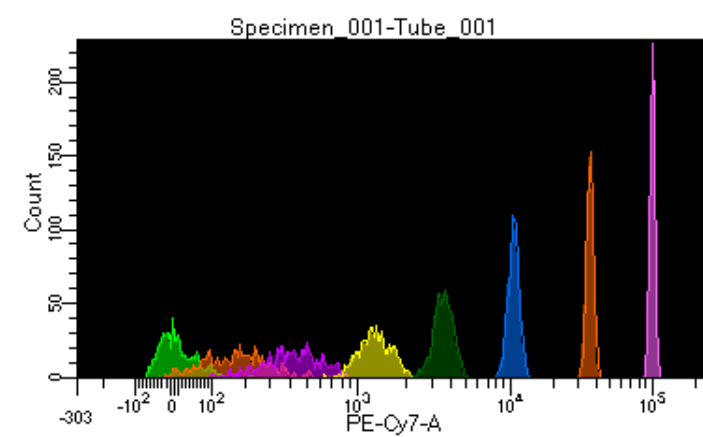

BD FACSDiva 8.0.1

Tube: Tube_001

Population	#Events	%Parent	%Total
All Events	5,000	####	100.0
P1	4,558	91.2	91.2
P2	522	11.5	10.4
P3	591	13.0	11.8
P4	578	12.7	11.6
P5	552	12.1	11.0
P6	591	13.0	11.8
P7	589	12.9	11.8
P8	549	12.0	11.0
P9	570	12.5	11.4