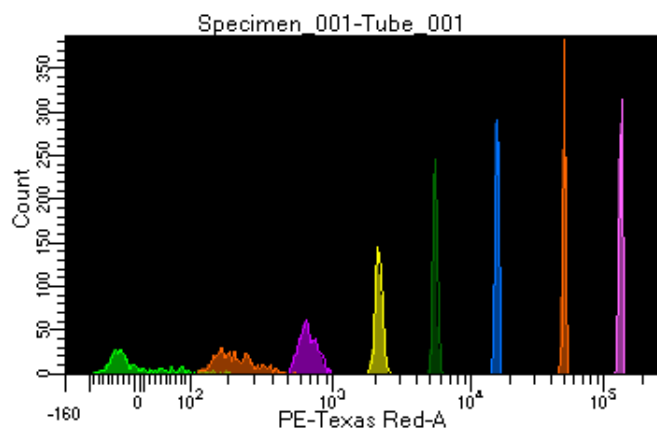

BD FACSDiva 8.0.1

Tube: Tube_001

Population	#Events	%Parent	%Total
All Events	5,000	####	100.0
P1	4,558	91.2	91.2
P2	522	11.5	10.4
P3	591	13.0	11.8
P4	578	12.7	11.6
P5	552	12.1	11.0
P6	591	13.0	11.8
P7	589	12.9	11.8
P8	549	12.0	11.0
P9	570	12.5	11.4