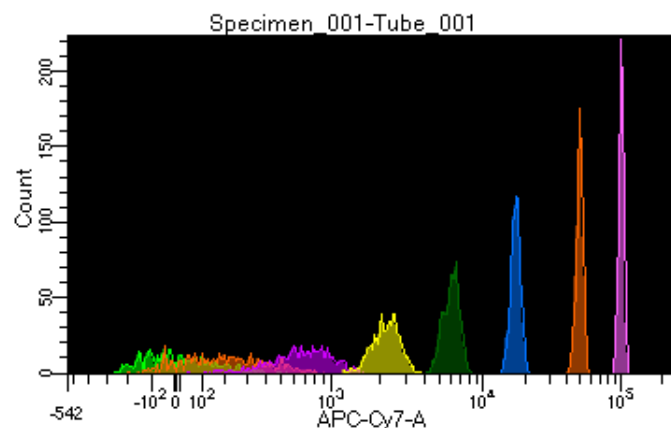

BD FACSDiva 8.0.1

Tube: Tube_001

Population	#Events	%Parent	%Total
All Events	5,000	####	100.0
P1	4,558	91.2	91.2
P2	522	11.5	10.4
P3	591	13.0	11.8
P4	578	12.7	11.6
P5	552	12.1	11.0
P6	591	13.0	11.8
P7	589	12.9	11.8
P8	549	12.0	11.0
P9	570	12.5	11.4