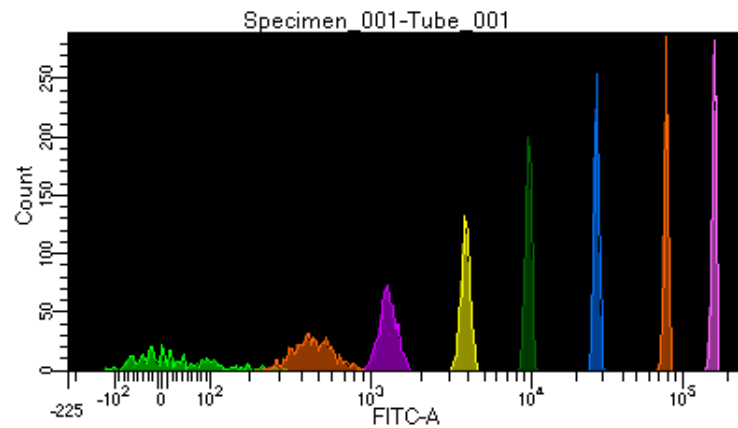

BD FACSDiva 8.0.1

Tube: Tube_001

Population	#Events	%Parent	%Total
All Events	5,000	####	100.0
P1	4,558	91.2	91.2
P2	522	11.5	10.4
P3	591	13.0	11.8
P4	578	12.7	11.6
P5	552	12.1	11.0
P6	591	13.0	11.8
P7	589	12.9	11.8
P8	549	12.0	11.0
P9	570	12.5	11.4