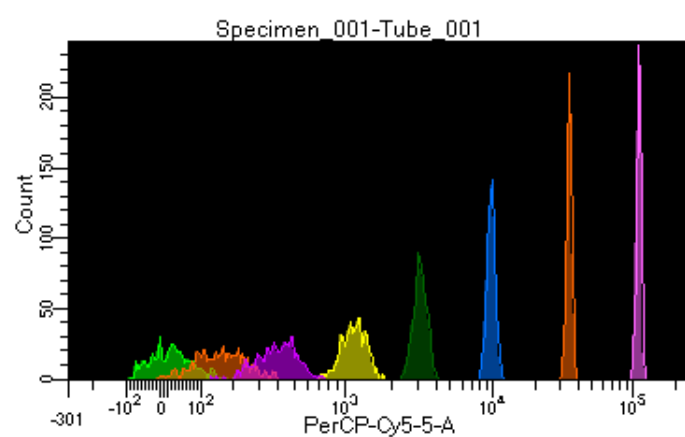

BD FACSDiva 8.0.1

Tube: Tube_001

Population	#Events	%Parent	%Total
All Events	5,000	####	100.0
P1	4,558	91.2	91.2
P2	522	11.5	10.4
P3	591	13.0	11.8
P4	578	12.7	11.6
P5	552	12.1	11.0
P6	591	13.0	11.8
P7	589	12.9	11.8
P8	549	12.0	11.0
P9	570	12.5	11.4