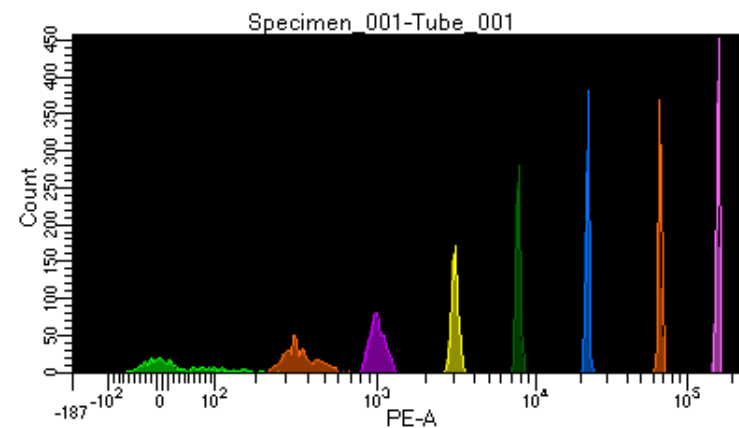

BD FACSDiva 8.0.1

Tube: Tube_001

Population	#Events	%Parent	%Total
All Events	5,000	####	100.0
P1	4,558	91.2	91.2
P2	522	11.5	10.4
P3	591	13.0	11.8
P4	578	12.7	11.6
P5	552	12.1	11.0
P6	591	13.0	11.8
P7	589	12.9	11.8
P8	549	12.0	11.0
P9	570	12.5	11.4