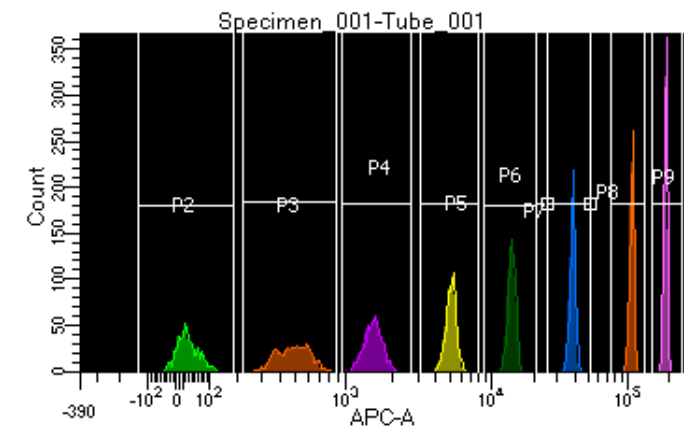

BD FACSDiva 8.0.1

Tube: Tube_001

Population	#Events	%Parent	%Total
All Events	5,000	####	100.0
P1	4,558	91.2	91.2
P2	522	11.5	10.4
P3	591	13.0	11.8
P4	578	12.7	11.6
P5	552	12.1	11.0
P6	591	13.0	11.8
P7	589	12.9	11.8
P8	549	12.0	11.0
P9	570	12.5	11.4