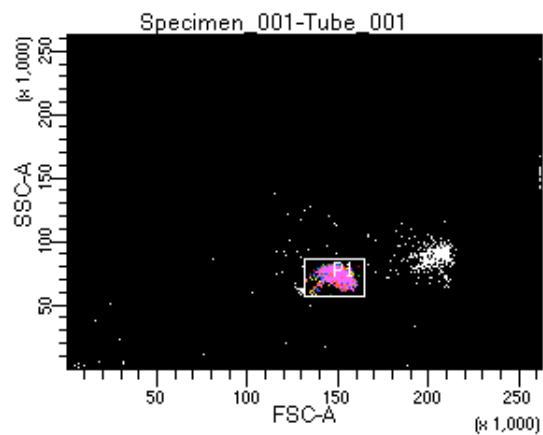

BD FACSDiva 8.0.1

Tube: Tube_001

Population	#Events	%Parent	%Total
All Events	5,000	####	100.0
P1	4,558	91.2	91.2
P2	522	11.5	10.4
P3	591	13.0	11.8
P4	578	12.7	11.6
P5	552	12.1	11.0
P6	591	13.0	11.8
P7	589	12.9	11.8
P8	549	12.0	11.0
P9	570	12.5	11.4