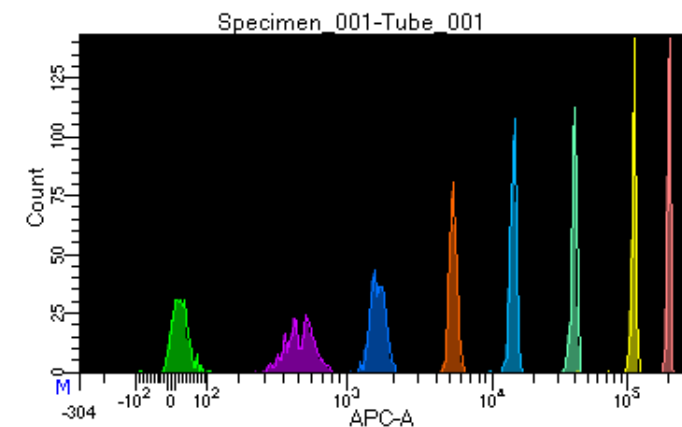

# BD FACSDiva 9.0.1

Tube: Tube\_001

Population	#Events	%Parent	%Total
All Events	3,511	####	100.0
P1	2,444	69.6	69.6
P2	287	11.7	8.2
P3	319	13.1	9.1
P4	337	13.8	9.6
P5	307	12.6	8.7
P6	322	13.2	9.2
P7	296	12.1	8.4
P8	281	11.5	8.0
P9	288	11.8	8.2