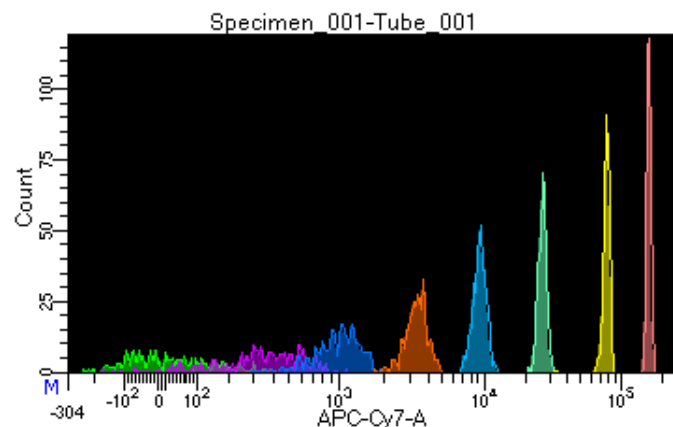

# BD FACSDiva 9.0.1

Tube: Tube\_001

Population	#Events	%Parent	%Total
All Events	3,511	####	100.0
P1	2,444	69.6	69.6
P2	287	11.7	8.2
P3	319	13.1	9.1
P4	337	13.8	9.6
P5	307	12.6	8.7
P6	322	13.2	9.2
P7	296	12.1	8.4
P8	281	11.5	8.0
P9	288	11.8	8.2