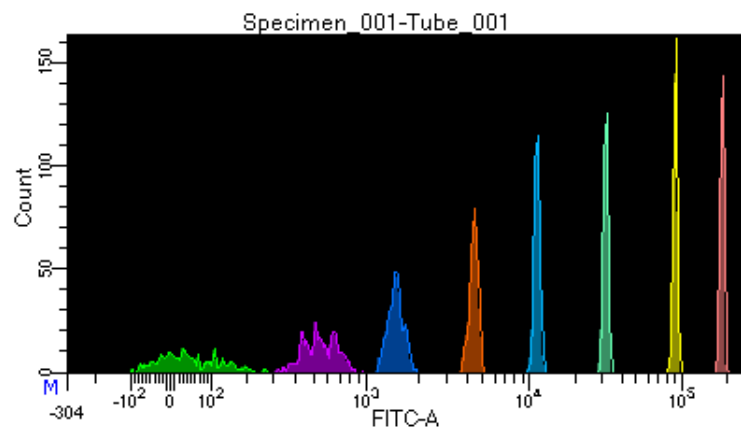

# BD FACSDiva 9.0.1

Tube: Tube\_001

Population	#Events	%Parent	%Total
All Events	3,511	####	100.0
P1	2,444	69.6	69.6
P2	287	11.7	8.2
P3	319	13.1	9.1
P4	337	13.8	9.6
P5	307	12.6	8.7
P6	322	13.2	9.2
P7	296	12.1	8.4
P8	281	11.5	8.0
P9	288	11.8	8.2