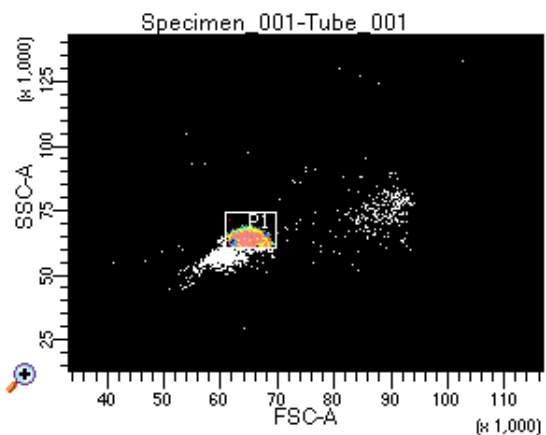

# BD FACSDiva 9.0.1

Tube: Tube\_001

Population	#Events	%Parent	%Total
All Events	3,511	####	100.0
P1	2,444	69.6	69.6
P2	287	11.7	8.2
P3	319	13.1	9.1
P4	337	13.8	9.6
P5	307	12.6	8.7
P6	322	13.2	9.2
P7	296	12.1	8.4
P8	281	11.5	8.0
P9	288	11.8	8.2