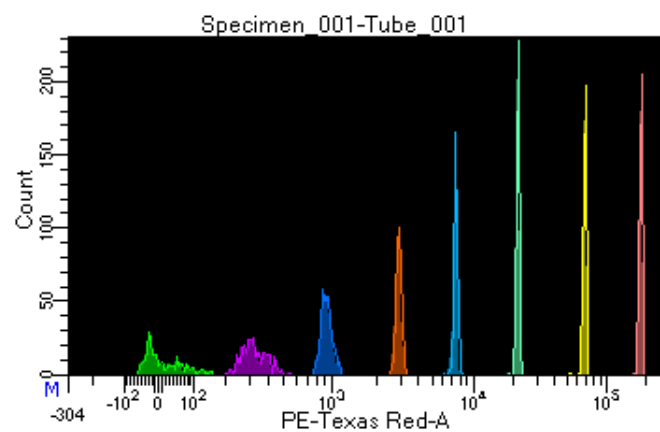

# BD FACSDiva 9.0.1

Tube: Tube\_001

Population	#Events	%Parent	%Total
All Events	3,511	####	100.0
P1	2,444	69.6	69.6
P2	287	11.7	8.2
P3	319	13.1	9.1
P4	337	13.8	9.6
P5	307	12.6	8.7
P6	322	13.2	9.2
P7	296	12.1	8.4
P8	281	11.5	8.0
P9	288	11.8	8.2