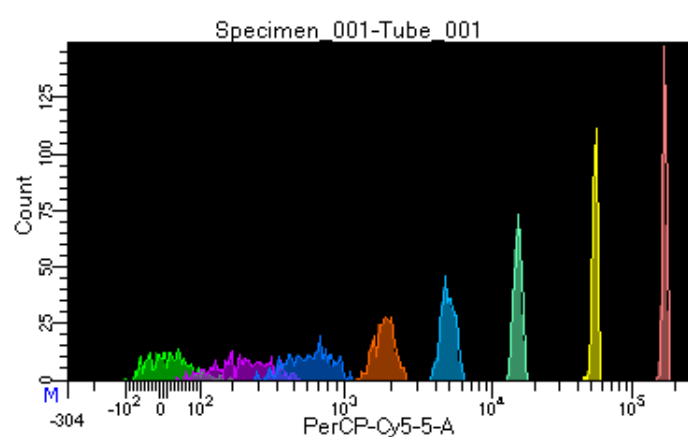

# BD FACSDiva 9.0.1

Tube: Tube\_001

Population	#Events	%Parent	%Total
All Events	3,511	####	100.0
P1	2,444	69.6	69.6
P2	287	11.7	8.2
P3	319	13.1	9.1
P4	337	13.8	9.6
P5	307	12.6	8.7
P6	322	13.2	9.2
P7	296	12.1	8.4
P8	281	11.5	8.0
P9	288	11.8	8.2