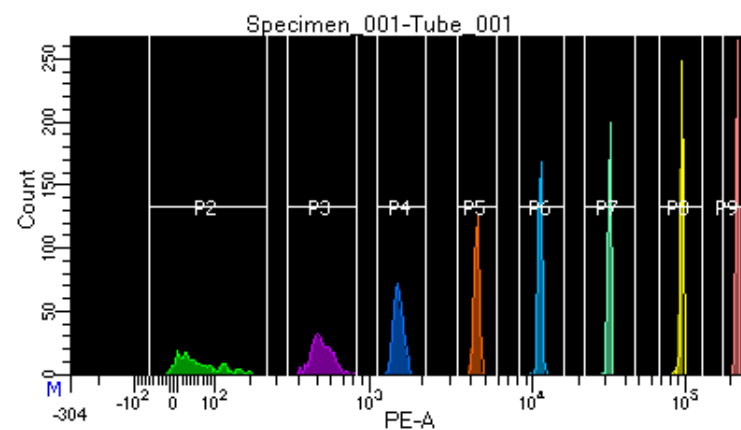

# BD FACSDiva 9.0.1

Tube: Tube\_001

Population	#Events	%Parent	%Total
All Events	3,511	####	100.0
P1	2,444	69.6	69.6
P2	287	11.7	8.2
P3	319	13.1	9.1
P4	337	13.8	9.6
P5	307	12.6	8.7
P6	322	13.2	9.2
P7	296	12.1	8.4
P8	281	11.5	8.0
P9	288	11.8	8.2