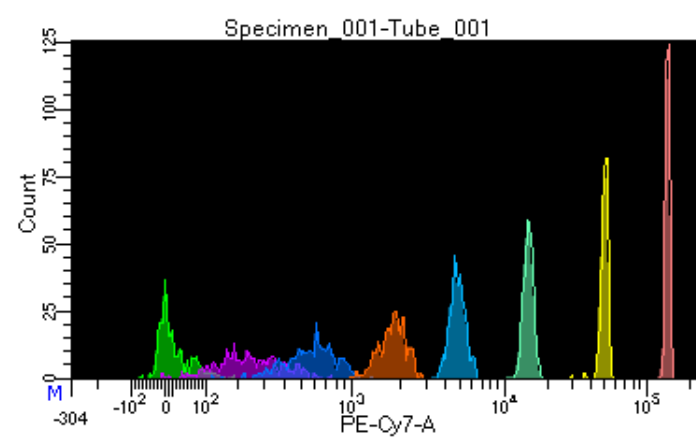

# BD FACSDiva 9.0.1

Tube: Tube\_001

Population	#Events	%Parent	%Total
All Events	3,511	####	100.0
P1	2,444	69.6	69.6
P2	287	11.7	8.2
P3	319	13.1	9.1
P4	337	13.8	9.6
P5	307	12.6	8.7
P6	322	13.2	9.2
P7	296	12.1	8.4
P8	281	11.5	8.0
P9	288	11.8	8.2