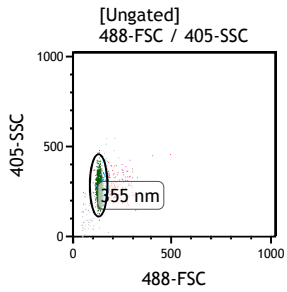

Gate	X-CV	HP	X-CV
All	9.94	1.16	
A	1.57	1.16	

Gate	X-CV	HP	X-CV
All	10.56	1.90	
B	2.03	1.90	

Gate	X-CV	HP	X-CV
All	10.44	1.90	
C	2.11	1.90	

Gate	X-CV	HP	X-CV
All	10.81	3.01	
D	3.33	3.01	

Gate	X-CV	HP	X-CV
All	10.26	1.89	
E	2.28	1.89	

Gate	X-CV	HP	X-CV
All	11.40	2.69	
F	3.89	2.69	

Date of data... 03 Feb 2012

Gate	X-CV	HP	X-CV
All	19.13	2.19	
G	4.37	2.19	

Gate	X-CV	HP	X-CV
All	19.16	1.48	
H	2.62	1.48	

Gate	X-CV	HP	X-CV
All	19.91	2.67	
I	3.81	2.67	

Gate	X-CV	HP	X-CV
All	20.01	1.81	
J	2.36	1.81	

Gate	X-CV	HP	X-CV
All	20.18	0.04	
K	4.73	3.46	

Gate	X-CV	HP	X-CV
All	9.27	1.16	
L	1.21	1.16	

Gate	X-CV	HP	X-CV
All	10.35	2.09	
M	2.32	2.09	

Gate	X-CV	HP	X-CV
All	10.25	1.74	
N	1.91	1.74	