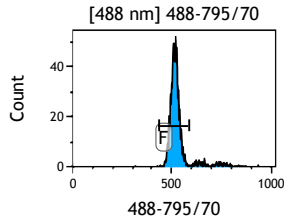

Gate	X-CV	HP	X-CV
All	9.94	1.16	
A	1.57	1.16	

Gate	X-CV	HP	X-CV
All	10.56	1.90	
B	2.03	1.90	

Gate	X-CV	HP	X-CV
All	10.44	1.90	
C	2.11	1.90	

Gate	X-CV	HP	X-CV
All	10.81	3.01	
D	3.33	3.01	

Gate	X-CV	HP	X-CV
All	10.26	1.89	
E	2.28	1.89	

Gate	X-CV	HP	X-CV
All	11.40	2.69	
F	3.89	2.69	

Date of data... 03 Feb 2012

Gate	X-CV	HP	X-CV
All	19.13	2.19	
G	4.37	2.19	

Gate	X-CV	HP	X-CV
All	19.16	1.48	
H	2.62	1.48	

Gate	X-CV	HP	X-CV
All	19.91	2.67	
I	3.81	2.67	