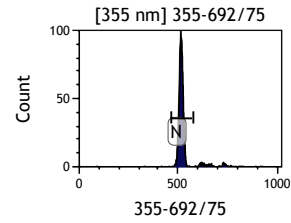

Gate	X-CV	HP	X-CV
All	11.40	2.69	
F	3.89	2.69	

Date of data... 03 Feb 2012

Gate	X-CV	HP	X-CV
All	19.13	2.19	
G	4.37	2.19	

Gate	X-CV	HP	X-CV
All	19.16	1.48	
H	2.62	1.48	

Gate	X-CV	HP	X-CV
All	19.91	2.67	
I	3.81	2.67	

Gate	X-CV	HP	X-CV
All	20.01	1.81	
J	2.36	1.81	

Gate	X-CV	HP	X-CV
All	20.18	0.04	
K	4.73	3.46	

Gate	X-CV	HP	X-CV
All	9.27	1.16	
L	1.21	1.16	

Gate	X-CV	HP	X-CV
All	10.35	2.09	
M	2.32	2.09	

Gate	X-CV	HP	X-CV
All	10.25	1.74	
N	1.91	1.74	