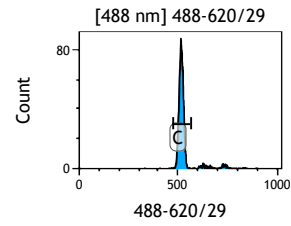

Gate	X-CV	HP	X-CV
All	9.94	1.16	
A	1.57	1.16	

Gate	X-CV	HP	X-CV
All	10.56	1.90	
B	2.03	1.90	

Gate	X-CV	HP	X-CV
All	10.44	1.90	
C	2.11	1.90	

Gate	X-CV	HP	X-CV
All	10.81	3.01	
D	3.33	3.01	

Gate	X-CV	HP	X-CV
All	10.26	1.89	
E	2.28	1.89	

Gate	X-CV	HP	X-CV
All	11.40	2.69	
F	3.89	2.69	

Date of data... 03 Feb 2012

Gate	X-CV	HP	X-CV
All	19.13	2.19	
G	4.37	2.19	

Gate	X-CV	HP	X-CV
All	19.16	1.48	
H	2.62	1.48	

Gate	X-CV	HP	X-CV
All	19.91	2.67	
I	3.81	2.67	