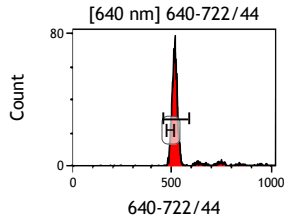

Gate	X-CV	HP	X-CV
All	9.94	1.16	
A	1.57	1.16	

Gate	X-CV	HP	X-CV
All	10.56	1.90	
B	2.03	1.90	

Gate	X-CV	HP	X-CV
All	10.44	1.90	
C	2.11	1.90	

Gate	X-CV	HP	X-CV
All	10.81	3.01	
D	3.33	3.01	

Gate	X-CV	HP	X-CV
All	10.26	1.89	
E	2.28	1.89	

Gate	X-CV	HP	X-CV
All	11.40	2.69	
F	3.89	2.69	

Date of data... 03 Feb 2012

Gate	X-CV	HP	X-CV
All	19.13	2.19	
G	4.37	2.19	

Gate	X-CV	HP	X-CV
All	19.16	1.48	
H	2.62	1.48	

Gate	X-CV	HP	X-CV
All	19.91	2.67	
I	3.81	2.67	