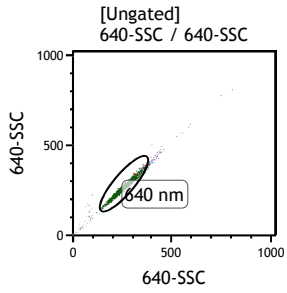

Gate	X-CV	HP	X-CV
All	9.94	1.16	
A	1.57	1.16	

Gate	X-CV	HP	X-CV
All	10.56	1.90	
B	2.03	1.90	

Gate	X-CV	HP	X-CV
All	10.44	1.90	
C	2.11	1.90	

Gate	X-CV	HP	X-CV
All	10.81	3.01	
D	3.33	3.01	

Gate	X-CV	HP	X-CV
All	10.26	1.89	
E	2.28	1.89	

Gate	X-CV	HP	X-CV
All	11.40	2.69	
F	3.89	2.69	

Date of data... 03 Feb 2012

Gate	X-CV	HP	X-CV
All	19.13	2.19	
G	4.37	2.19	

Gate	X-CV	HP	X-CV
All	19.16	1.48	
H	2.62	1.48	

Gate	X-CV	HP	X-CV
All	19.91	2.67	
I	3.81	2.67	