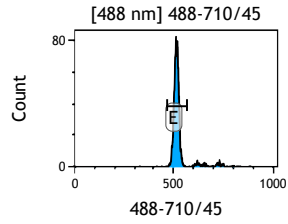

Gate	X-CV	HP	X-CV
All	9.94	1.16	
A	1.57	1.16	

Gate	X-CV	HP	X-CV
All	10.56	1.90	
B	2.03	1.90	

Gate	X-CV	HP	X-CV
All	10.44	1.90	
C	2.11	1.90	

Gate	X-CV	HP	X-CV
All	10.81	3.01	
D	3.33	3.01	

Gate	X-CV	HP	X-CV
All	10.26	1.89	
E	2.28	1.89	

Gate	X-CV	HP	X-CV
All	11.40	2.69	
F	3.89	2.69	

Date of data... 03 Feb 2012

Gate	X-CV	HP	X-CV
All	19.13	2.19	
G	4.37	2.19	

Gate	X-CV	HP	X-CV
All	19.16	1.48	
H	2.62	1.48	

Gate	X-CV	HP	X-CV
All	19.91	2.67	
I	3.81	2.67	