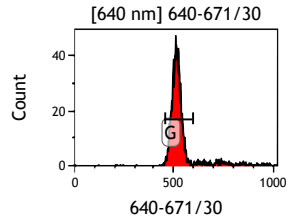

Gate	X-CV	HP	X-CV
All	9.94	1.16	
A	1.57	1.16	

Gate	X-CV	HP	X-CV
All	10.56	1.90	
B	2.03	1.90	

Gate	X-CV	HP	X-CV
All	10.44	1.90	
C	2.11	1.90	

Gate	X-CV	HP	X-CV
All	10.81	3.01	
D	3.33	3.01	

Gate	X-CV	HP	X-CV
All	10.26	1.89	
E	2.28	1.89	

Gate	X-CV	HP	X-CV
All	11.40	2.69	
F	3.89	2.69	

Date of data... 03 Feb 2012

Gate	X-CV	HP	X-CV
All	19.13	2.19	
G	4.37	2.19	

Gate	X-CV	HP	X-CV
All	19.16	1.48	
H	2.62	1.48	

Gate	X-CV	HP	X-CV
All	19.91	2.67	
I	3.81	2.67	