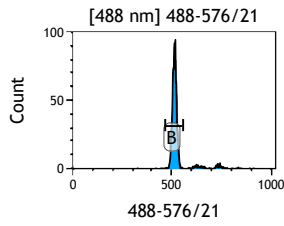

Gate	X-CV	HP	X-CV
All	9.94	1.16	
A	1.57	1.16	

Gate	X-CV	HP	X-CV
All	10.56	1.90	
B	2.03	1.90	

Gate	X-CV	HP	X-CV
All	10.44	1.90	
C	2.11	1.90	

Gate	X-CV	HP	X-CV
All	10.81	3.01	
D	3.33	3.01	

Gate	X-CV	HP	X-CV
All	10.26	1.89	
E	2.28	1.89	

Gate	X-CV	HP	X-CV
All	11.40	2.69	
F	3.89	2.69	

Date of data... 03 Feb 2012

Gate	X-CV	HP	X-CV
All	19.13	2.19	
G	4.37	2.19	

Gate	X-CV	HP	X-CV
All	19.16	1.48	
H	2.62	1.48	

Gate	X-CV	HP	X-CV
All	19.91	2.67	
I	3.81	2.67	