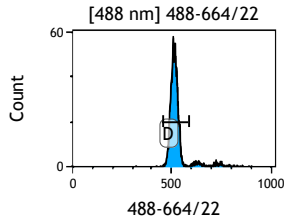

Gate	X-CV	HP	X-CV
All	9.94	1.16	
A	1.57	1.16	

Gate	X-CV	HP	X-CV
All	10.56	1.90	
B	2.03	1.90	

Gate	X-CV	HP	X-CV
All	10.44	1.90	
C	2.11	1.90	

Gate	X-CV	HP	X-CV
All	10.81	3.01	
D	3.33	3.01	

Gate	X-CV	HP	X-CV
All	10.26	1.89	
E	2.28	1.89	

Gate	X-CV	HP	X-CV
All	11.40	2.69	
F	3.89	2.69	

Date of data... 03 Feb 2012

Gate	X-CV	HP	X-CV
All	19.13	2.19	
G	4.37	2.19	

Gate	X-CV	HP	X-CV
All	19.16	1.48	
H	2.62	1.48	

Gate	X-CV	HP	X-CV
All	19.91	2.67	
I	3.81	2.67	