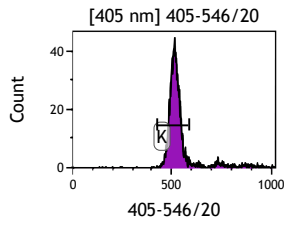

Gate	X-CV	HP	X-CV
All	11.40	2.69	
F	3.89	2.69	

Date of data... 03 Feb 2012

Gate	X-CV	HP	X-CV
All	19.13	2.19	
G	4.37	2.19	

Gate	X-CV	HP	X-CV
All	19.16	1.48	
H	2.62	1.48	

Gate	X-CV	HP	X-CV
All	19.91	2.67	
I	3.81	2.67	

Gate	X-CV	HP	X-CV
All	20.01	1.81	
J	2.36	1.81	

Gate	X-CV	HP	X-CV
All	20.18	0.04	
K	4.73	3.46	

Gate	X-CV	HP	X-CV
All	9.27	1.16	
L	1.21	1.16	

Gate	X-CV	HP	X-CV
All	10.35	2.09	
M	2.32	2.09	

Gate	X-CV	HP	X-CV
All	10.25	1.74	
N	1.91	1.74	