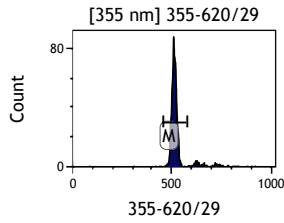

Gate	X-CV	HP	X-CV
All	11.40	2.69	
F	3.89	2.69	

Date of data... 03 Feb 2012

Gate	X-CV	HP	X-CV
All	19.13	2.19	
G	4.37	2.19	

Gate	X-CV	HP	X-CV
All	19.16	1.48	
H	2.62	1.48	

Gate	X-CV	HP	X-CV
All	19.91	2.67	
I	3.81	2.67	

Gate	X-CV	HP	X-CV
All	20.01	1.81	
J	2.36	1.81	

Gate	X-CV	HP	X-CV
All	20.18	0.04	
K	4.73	3.46	

Gate	X-CV	HP	X-CV
All	9.27	1.16	
L	1.21	1.16	

Gate	X-CV	HP	X-CV
All	10.35	2.09	
M	2.32	2.09	

Gate	X-CV	HP	X-CV
All	10.25	1.74	
N	1.91	1.74	