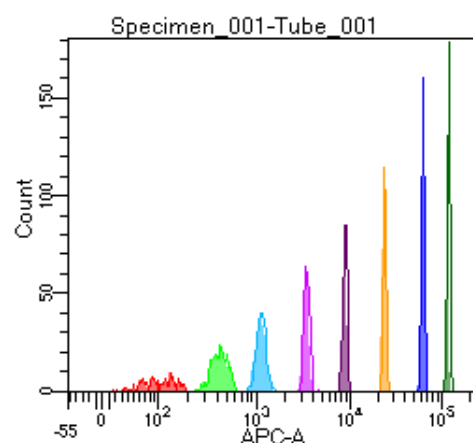

BD FACSDiva 9.0

Tube: Tube_001

Population	#Events	%Parent	%Total
All Events	3,591	####	100.0
P1	2,284	63.6	63.6
P2	196	8.6	5.5
P3	305	13.4	8.5
P4	313	13.7	8.7
P5	286	12.5	8.0
P6	287	12.6	8.0
P7	302	13.2	8.4
P8	297	13.0	8.3
P9	295	12.9	8.2