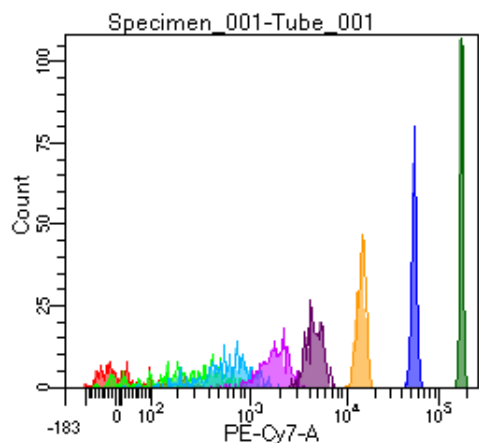

BD FACSDiva 9.0

Tube: Tube_001

Population	#Events	%Parent	%Total
All Events	3,591	####	100.0
P1	2,284	63.6	63.6
P2	196	8.6	5.5
P3	305	13.4	8.5
P4	313	13.7	8.7
P5	286	12.5	8.0
P6	287	12.6	8.0
P7	302	13.2	8.4
P8	297	13.0	8.3
P9	295	12.9	8.2