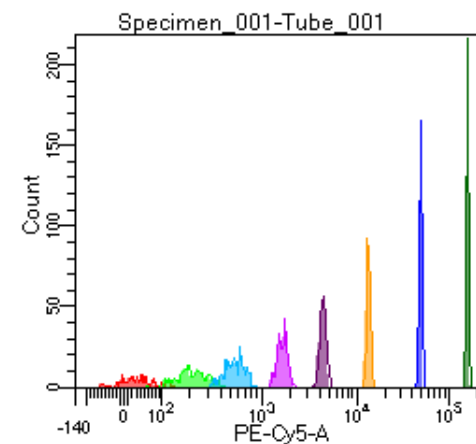

BD FACSDiva 9.0

Tube: Tube_001

Population	#Events	%Parent	%Total
All Events	3,591	####	100.0
P1	2,284	63.6	63.6
P2	196	8.6	5.5
P3	305	13.4	8.5
P4	313	13.7	8.7
P5	286	12.5	8.0
P6	287	12.6	8.0
P7	302	13.2	8.4
P8	297	13.0	8.3
P9	295	12.9	8.2