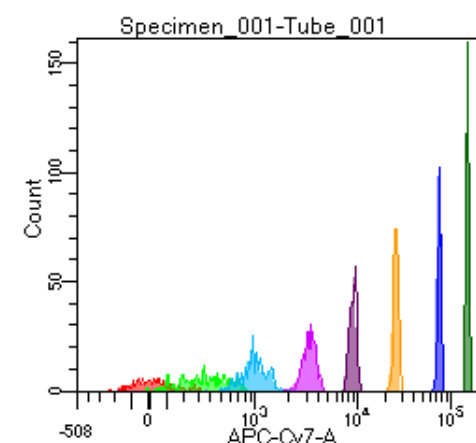

BD FACSDiva 9.0

Tube: Tube_001

Population	#Events	%Parent	%Total
All Events	3,591	####	100.0
P1	2,284	63.6	63.6
P2	196	8.6	5.5
P3	305	13.4	8.5
P4	313	13.7	8.7
P5	286	12.5	8.0
P6	287	12.6	8.0
P7	302	13.2	8.4
P8	297	13.0	8.3
P9	295	12.9	8.2