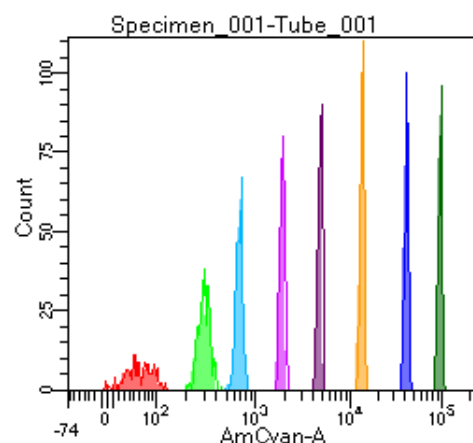

BD FACSDiva 9.0

Tube: Tube_001

Population	#Events	%Parent	%Total
All Events	3,591	####	100.0
P1	2,284	63.6	63.6
P2	196	8.6	5.5
P3	305	13.4	8.5
P4	313	13.7	8.7
P5	286	12.5	8.0
P6	287	12.6	8.0
P7	302	13.2	8.4
P8	297	13.0	8.3
P9	295	12.9	8.2