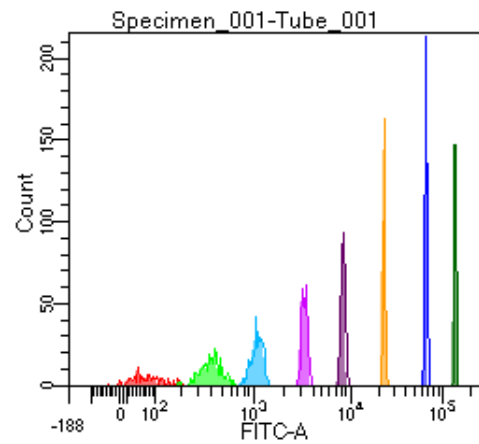

BD FACSDiva 9.0

Tube: Tube_001

Population	#Events	%Parent	%Total
All Events	3,591	####	100.0
P1	2,284	63.6	63.6
P2	196	8.6	5.5
P3	305	13.4	8.5
P4	313	13.7	8.7
P5	286	12.5	8.0
P6	287	12.6	8.0
P7	302	13.2	8.4
P8	297	13.0	8.3
P9	295	12.9	8.2