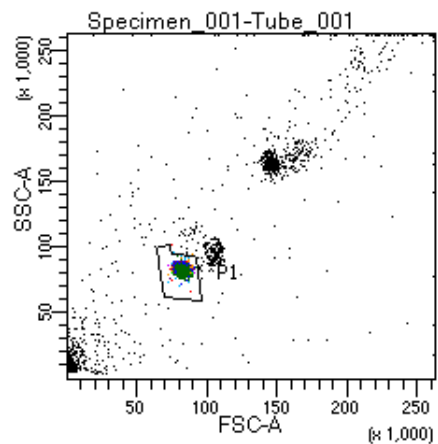

BD FACSDiva 9.0

Tube: Tube_001

Population	#Events	%Parent	%Total
All Events	3,591	####	100.0
P1	2,284	63.6	63.6
P2	196	8.6	5.5
P3	305	13.4	8.5
P4	313	13.7	8.7
P5	286	12.5	8.0
P6	287	12.6	8.0
P7	302	13.2	8.4
P8	297	13.0	8.3
P9	295	12.9	8.2