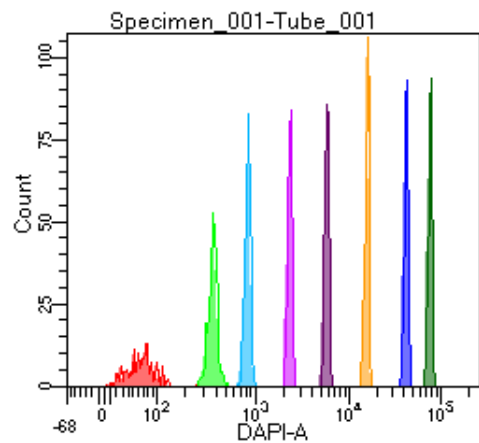

BD FACSDiva 9.0

Tube: Tube_001

Population	#Events	%Parent	%Total
All Events	3,591	####	100.0
P1	2,284	63.6	63.6
P2	196	8.6	5.5
P3	305	13.4	8.5
P4	313	13.7	8.7
P5	286	12.5	8.0
P6	287	12.6	8.0
P7	302	13.2	8.4
P8	297	13.0	8.3
P9	295	12.9	8.2