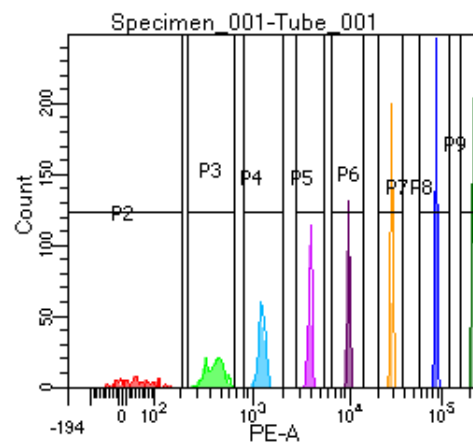

BD FACSDiva 9.0

Tube: Tube_001

Population	#Events	%Parent	%Total
All Events	3,591	####	100.0
P1	2,284	63.6	63.6
P2	196	8.6	5.5
P3	305	13.4	8.5
P4	313	13.7	8.7
P5	286	12.5	8.0
P6	287	12.6	8.0
P7	302	13.2	8.4
P8	297	13.0	8.3
P9	295	12.9	8.2