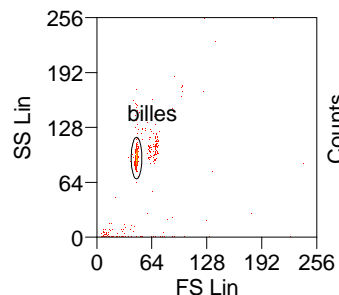

Qualification_URP_22_Jan_10

Region	Count	% Hist
Total	1085	100.00
billes	829	76.41