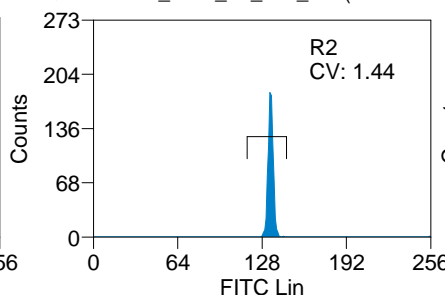

Qualification_URP_22_Jan_10

Qualification_URP_22_Jan_10 (G1: bil...

Region	Median	CV
Total	134.00	3.42
R2	134.00	1.44