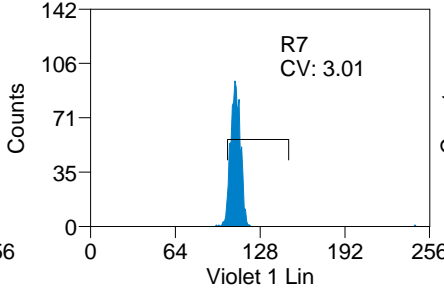

Qualification_URP_22_Jan_10 (G1: bil...

Qualification_URP_22_Jan_10 (G1: bil...

Region	Median	CV
Total	109.00	5.35
R7	109.00	3.01