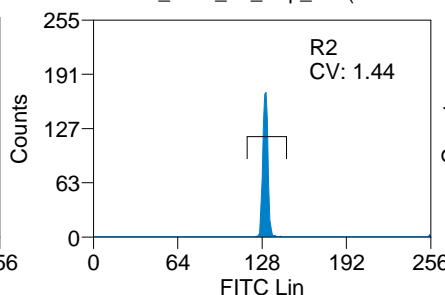

Qualification_URP_27_Sep_10

Qualification_URP_27_Sep_10 (G1: bi...

Region	Median	CV
Total	130.00	5.91
R2	130.00	1.44