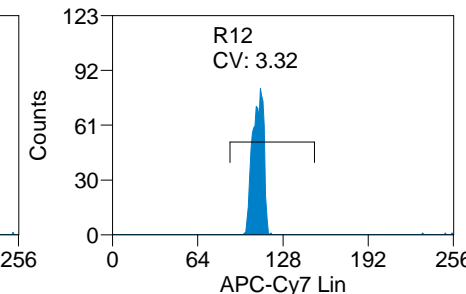

Region	Median	CV
Total	120.00	7.61
R8	120.00	3.74

Qualification\_URP\_27\_Sep\_10 (G1: bi...

Region	Median	CV
Total	120.00	7.23
R9	120.00	2.72

Qualification\_URP\_27\_Sep\_10 (G1: bi...

Region	Median	CV
Total	121.00	7.26
R10	121.00	2.94

Qualification\_URP\_27\_Sep\_10 (G1: bi...

Region	Median	CV
Total	97.00	10.31
R11	97.00	6.05

Qualification\_URP\_27\_Sep\_10 (G1: bil...

Region	Median	CV
Total	109.00	8.24
R12	109.00	3.32

FL1, FL2 CV<3.0  
 FL3 CV<3.5  
 FL4 CV<4.5  
 FL5 CV<6.5  
 FL6, FL7, FL8, FL9 CV<6.0