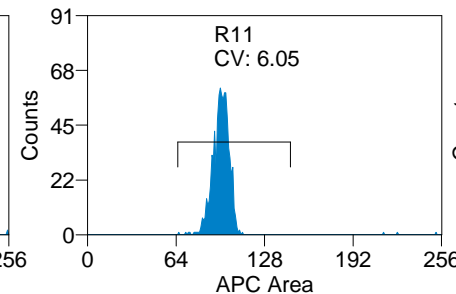

Region	Median	CV
Total	120.00	7.61
R8	120.00	3.74

Qualification\_URP\_27\_Sep\_10 (G1: bi...

Region	Median	CV
Total	120.00	7.23
R9	120.00	2.72

Qualification\_URP\_27\_Sep\_10 (G1: bi...

Region	Median	CV
Total	121.00	7.26
R10	121.00	2.94

Qualification\_URP\_27\_Sep\_10 (G1: bi...

Region	Median	CV
Total	97.00	10.31
R11	97.00	6.05

Qualification\_URP\_27\_Sep\_10 (G1: bil...

Region	Median	CV
Total	109.00	8.24
R12	109.00	3.32

FL1, FL2 CV<3.0  
 FL3 CV<3.5  
 FL4 CV<4.5  
 FL5 CV<6.5  
 FL6, FL7, FL8, FL9 CV<6.0